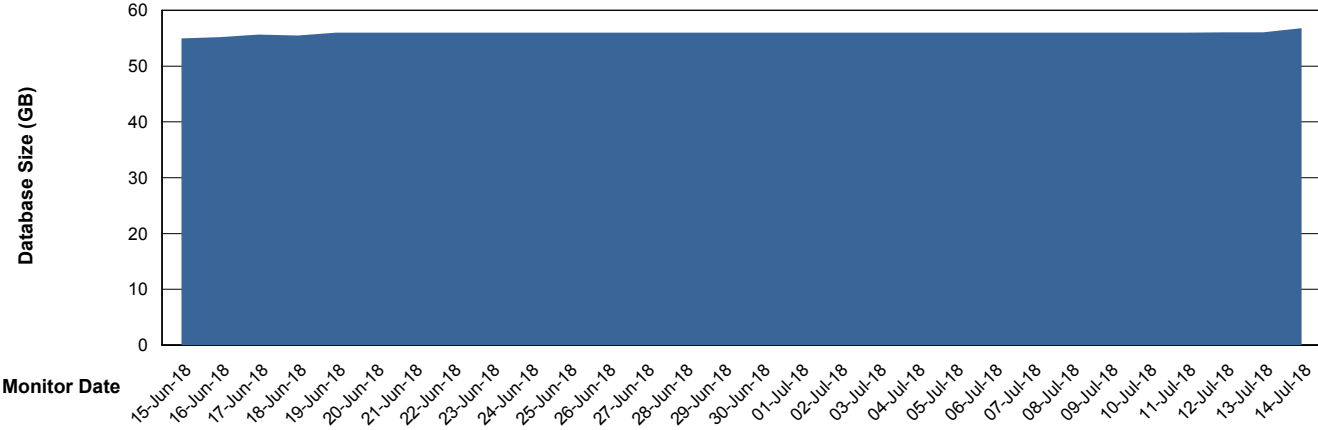

## Database Performance BOHABS02\_DB\_Standby

# Weekly SLA Customer Report

Customer BOH\_Production  
 Database ID 55

DATABASE SIZE BOHABS01\_DB\_Primary

Database growth over last month

Database Tablespace BOHABS01\_DB\_Primary

| Date      | Tablespace Name | Filesize (Gb) | Usedsize (Gb) | Percentage free |
|-----------|-----------------|---------------|---------------|-----------------|
| 14-Jul-18 | ABSDATA         | 48            | 23            | 52              |
|           | INDX            | 44            | 31            | 30              |
| 13-Jul-18 | ABSDATA         | 48            | 23            | 52              |
|           | INDX            | 44            | 31            | 30              |
| 12-Jul-18 | ABSDATA         | 48            | 23            | 52              |
|           | INDX            | 44            | 31            | 30              |
| 11-Jul-18 | ABSDATA         | 48            | 23            | 52              |
|           | INDX            | 44            | 31            | 30              |
| 10-Jul-18 | ABSDATA         | 48            | 23            | 52              |
|           | INDX            | 44            | 31            | 30              |
| 09-Jul-18 | ABSDATA         | 48            | 23            | 52              |
|           | INDX            | 44            | 31            | 30              |
| 08-Jul-18 | ABSDATA         | 48            | 23            | 52              |
|           | INDX            | 44            | 31            | 30              |