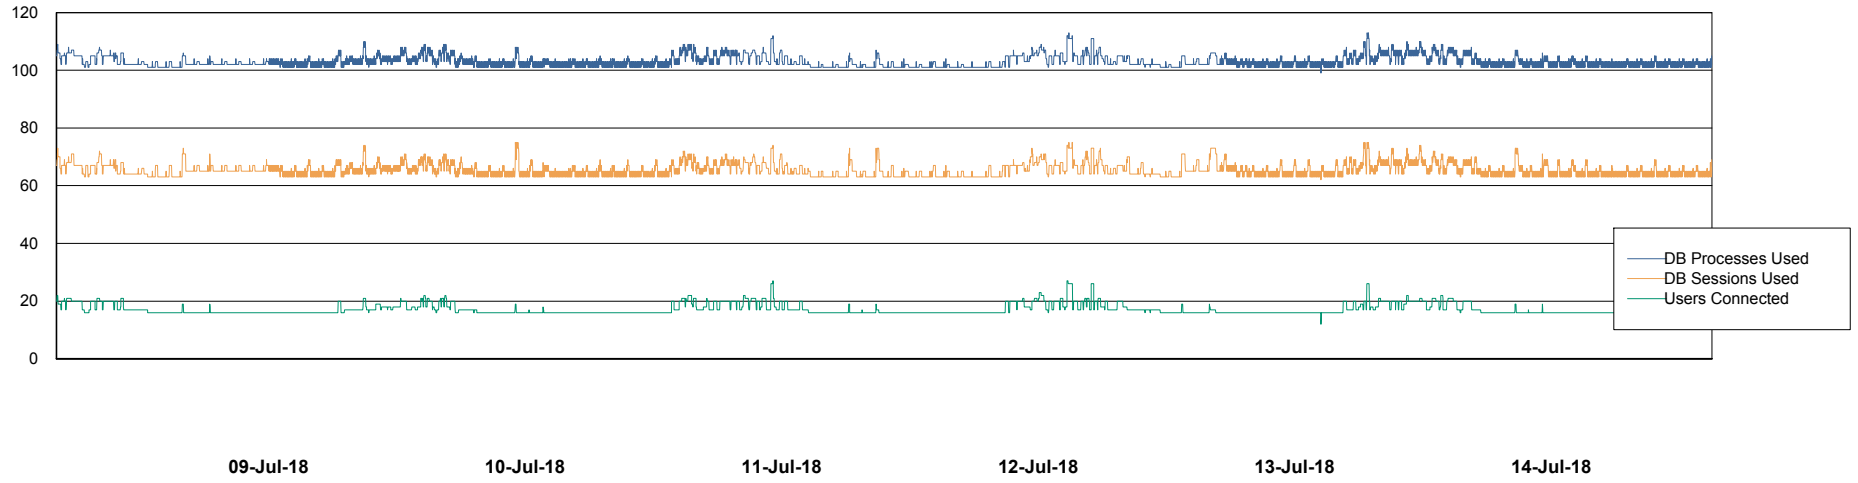

Database Performance BOHABS01_DB_Primary