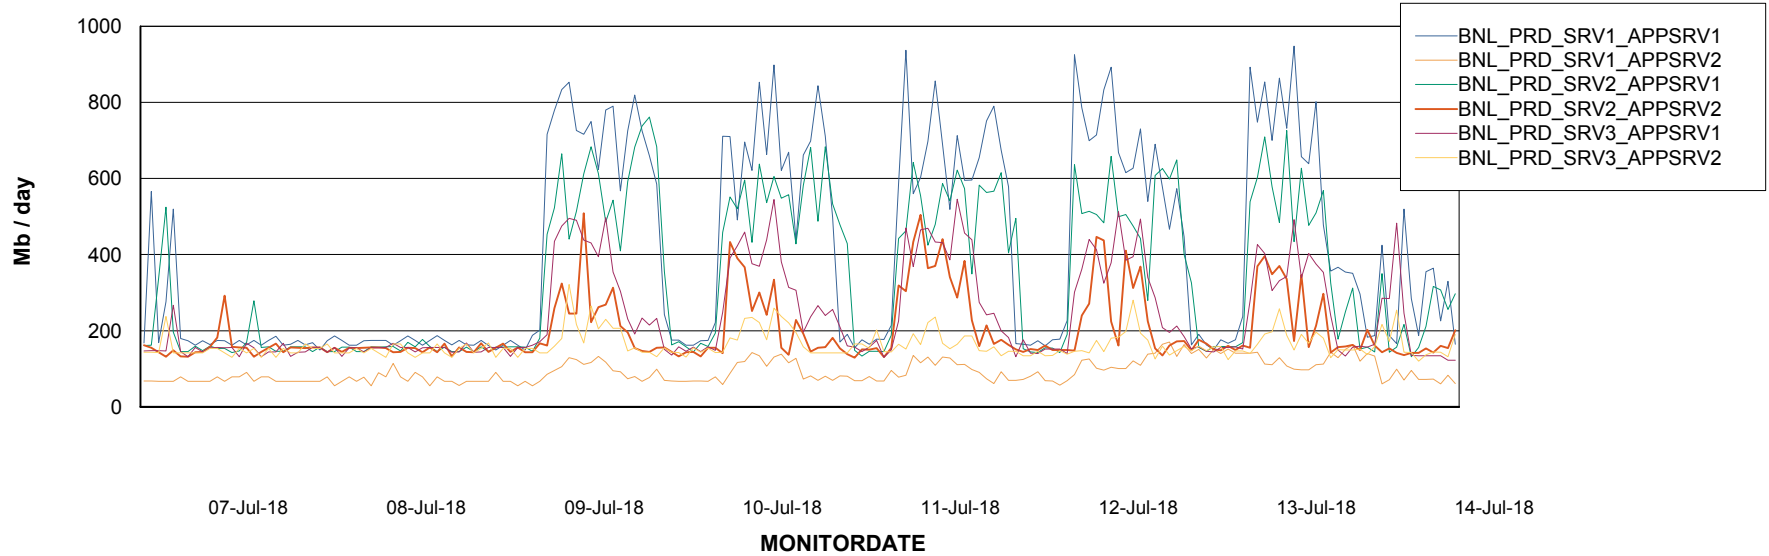

ABSolute Application Server Services

Avg memory used per ABS Server Service