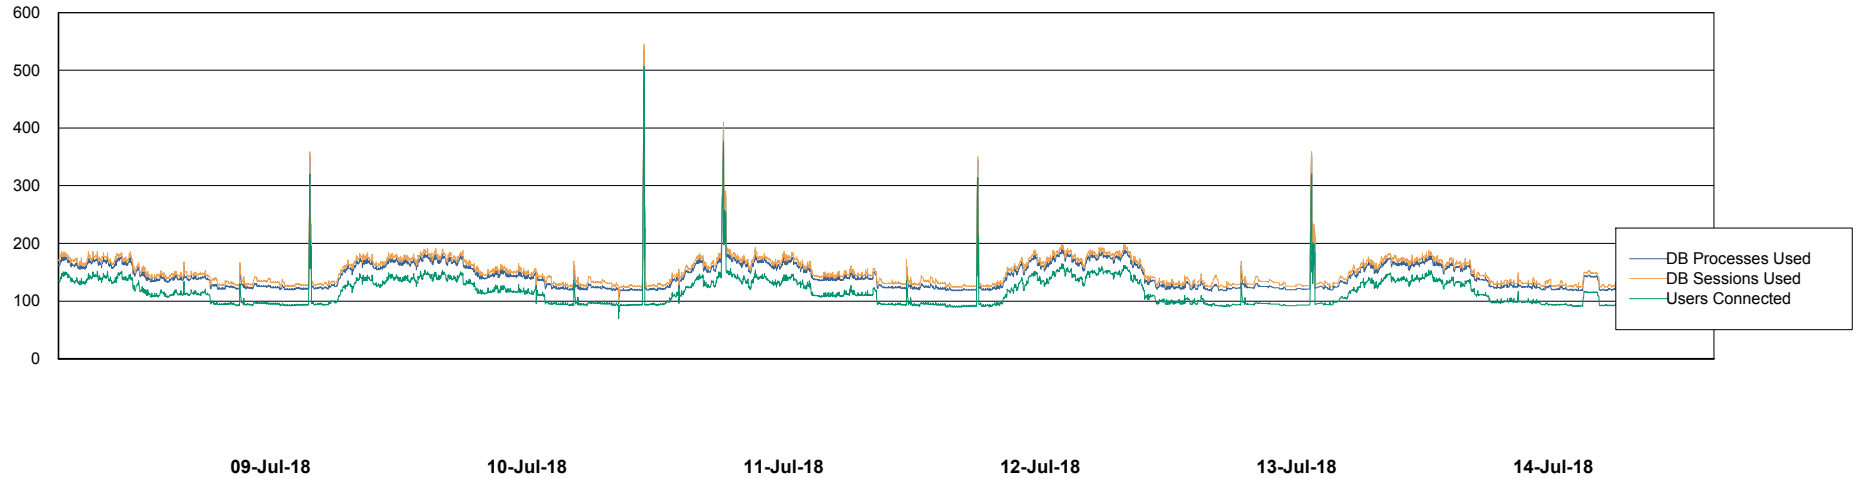

Database Performance BNLDB_Production