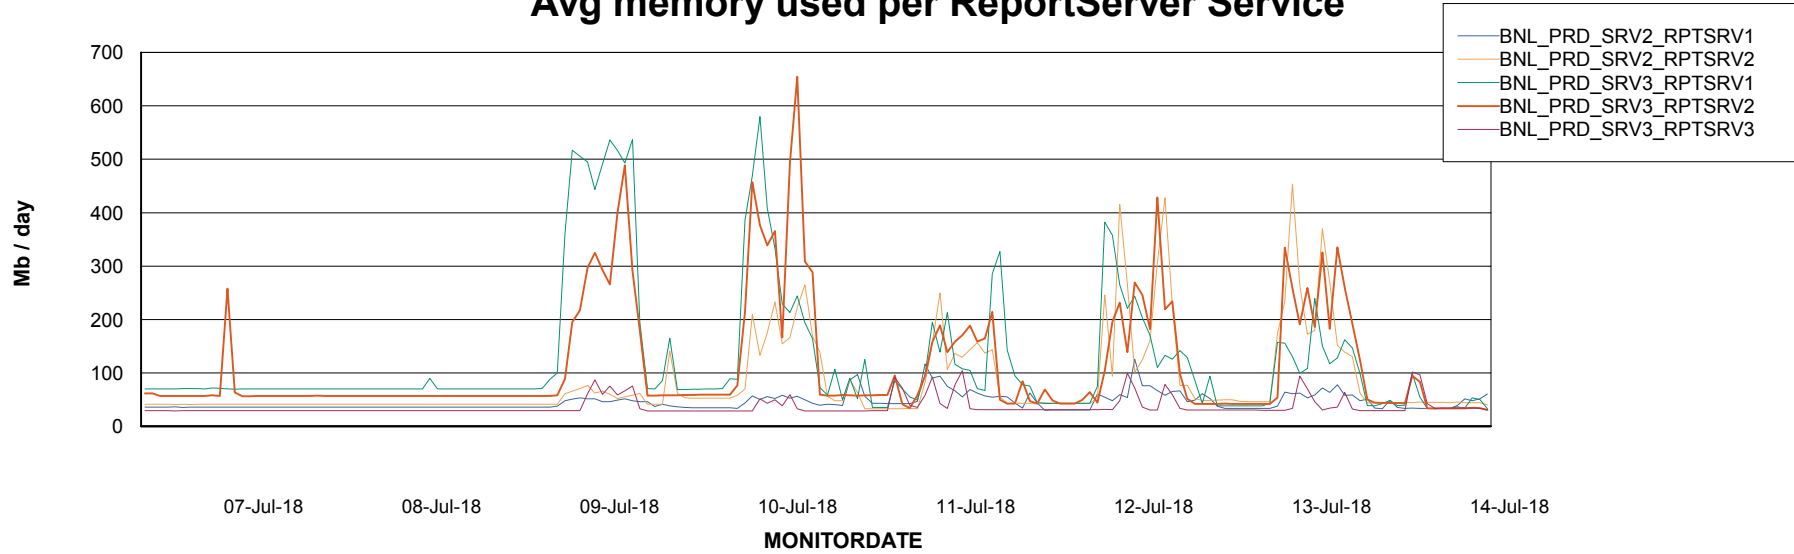

ABSSolute Web Component Services

Avg memory used per ReportServer Service