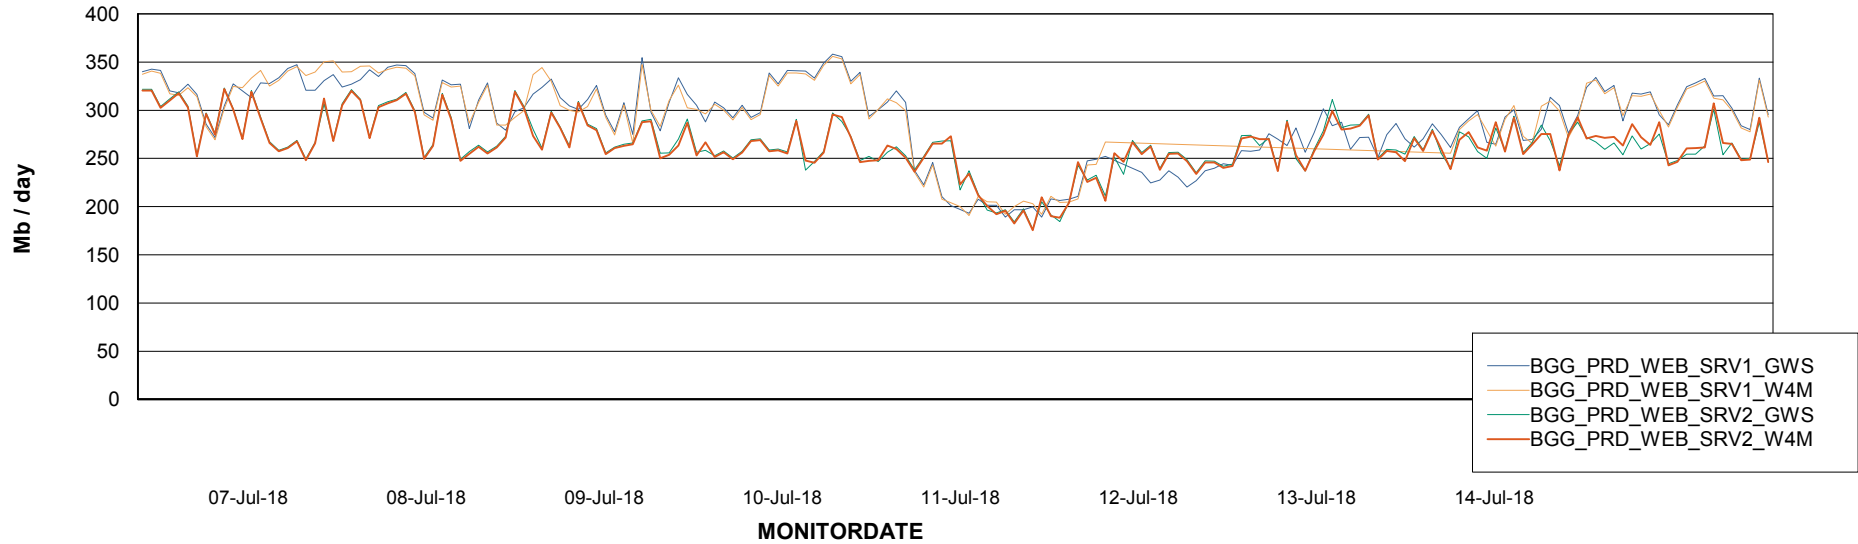

ABSSolute Web Component Services

Avg memory used per ABS Web component