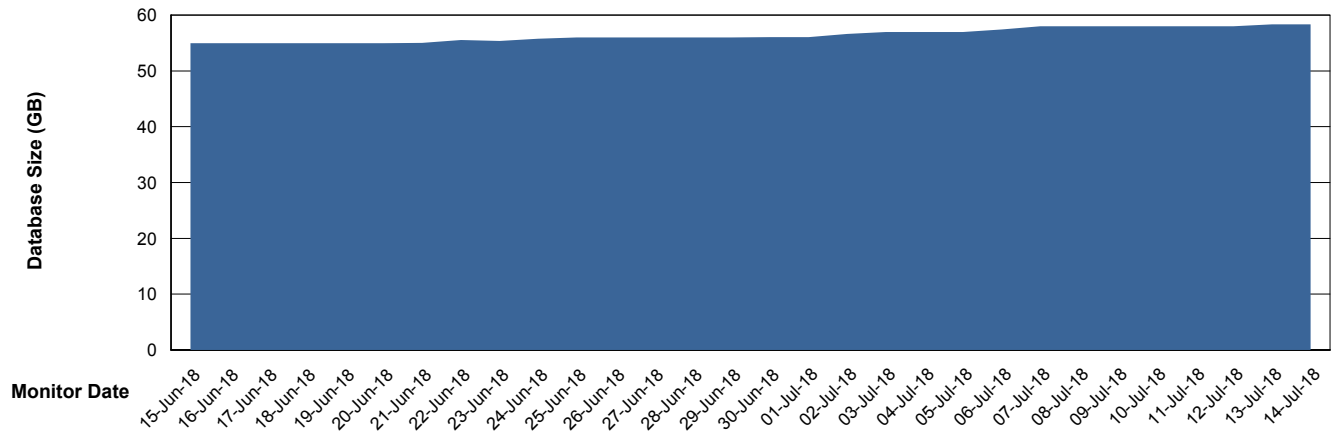

Customer BGG_Production
Database ID 58

Database Performance BGGDB_Standby

Weekly SLA Customer Report

Customer BGG_Production
Database ID 58

DATABASE SIZE BGGDB_BI

Database growth over last month

DATABASE SIZE BGGDB_Production

Database growth over last month

Weekly SLA Customer Report

Customer BGG_Production
 Database ID 58

Database Tablespace BGGDB_BI

Date	Tablespace Name	Filesize (Gb)	Usedsize (Gb)	Percentage free
14-Jul-18	ABSDATA	12	10	17
	INDX	12	11	8
13-Jul-18	ABSDATA	12	10	17
	INDX	12	11	8
12-Jul-18	ABSDATA	12	10	17
	INDX	12	11	8
11-Jul-18	ABSDATA	12	10	17
	INDX	12	11	8
10-Jul-18	ABSDATA	12	10	17
	INDX	12	10	17
09-Jul-18	ABSDATA	12	10	17
	INDX	12	10	17
08-Jul-18	ABSDATA	12	10	17
	INDX	12	10	17