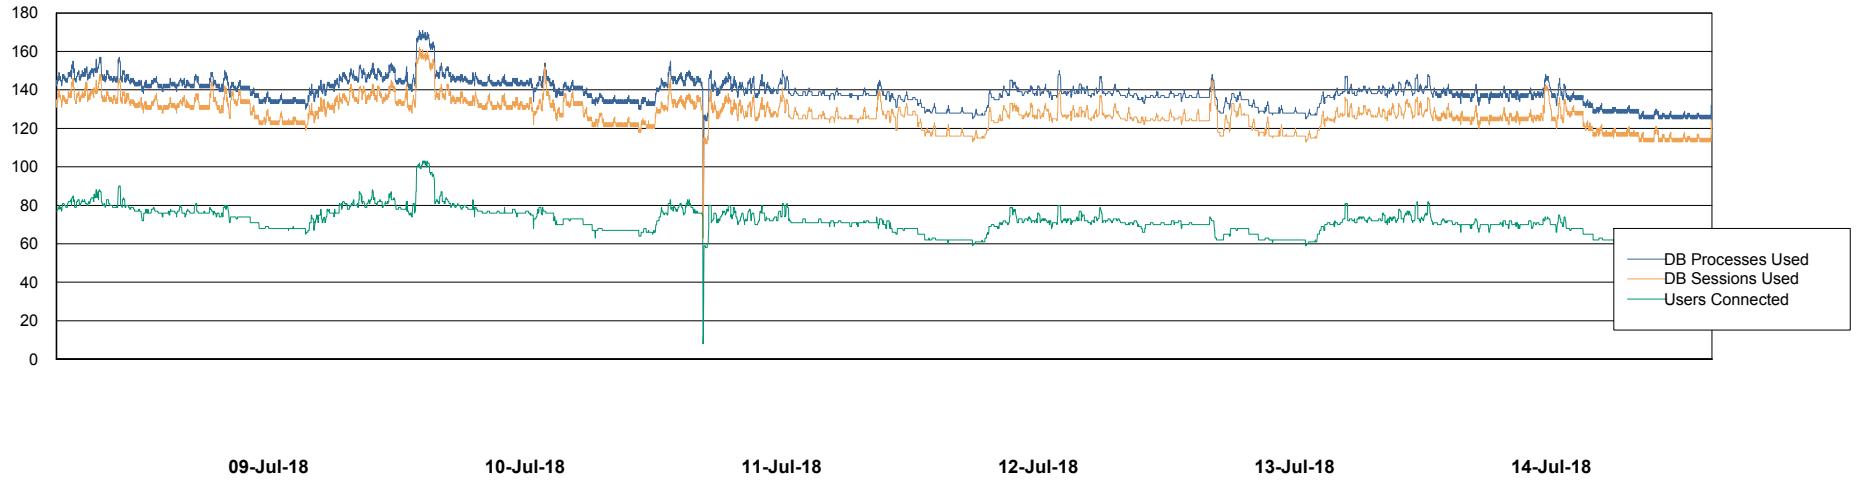

Weekly SLA Customer Report

Customer BGG_Production
Database ID 58

Database Performance BGGDB_BI

Weekly SLA Customer Report

Customer BGG_Production
Database ID 58

Database Performance BGGDB_Production

Weekly SLA Customer Report