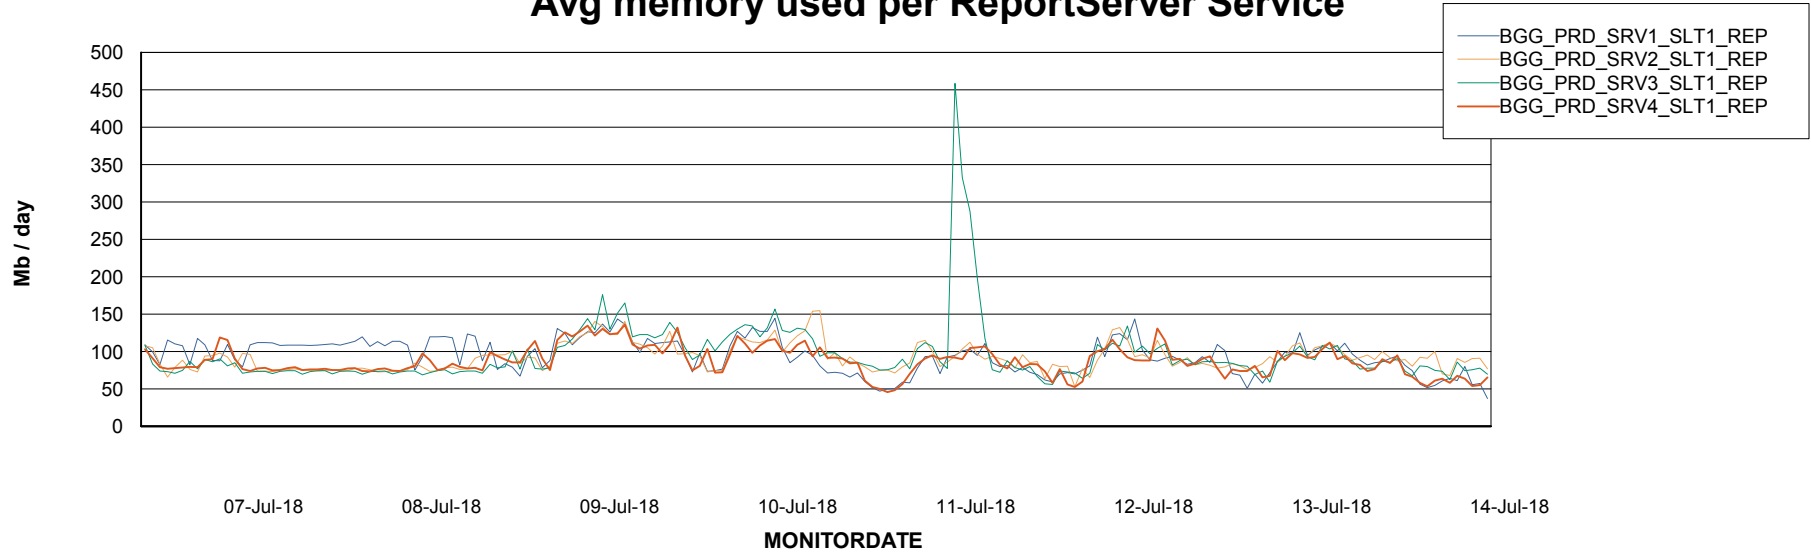

Avg memory used per ABS Server Service

Avg users per day per ABS server

Weekly SLA Customer Report

Customer BGG_Production
Database ID 58

ABSSolute Application ReportServer Services

Avg memory used per ReportServer Service