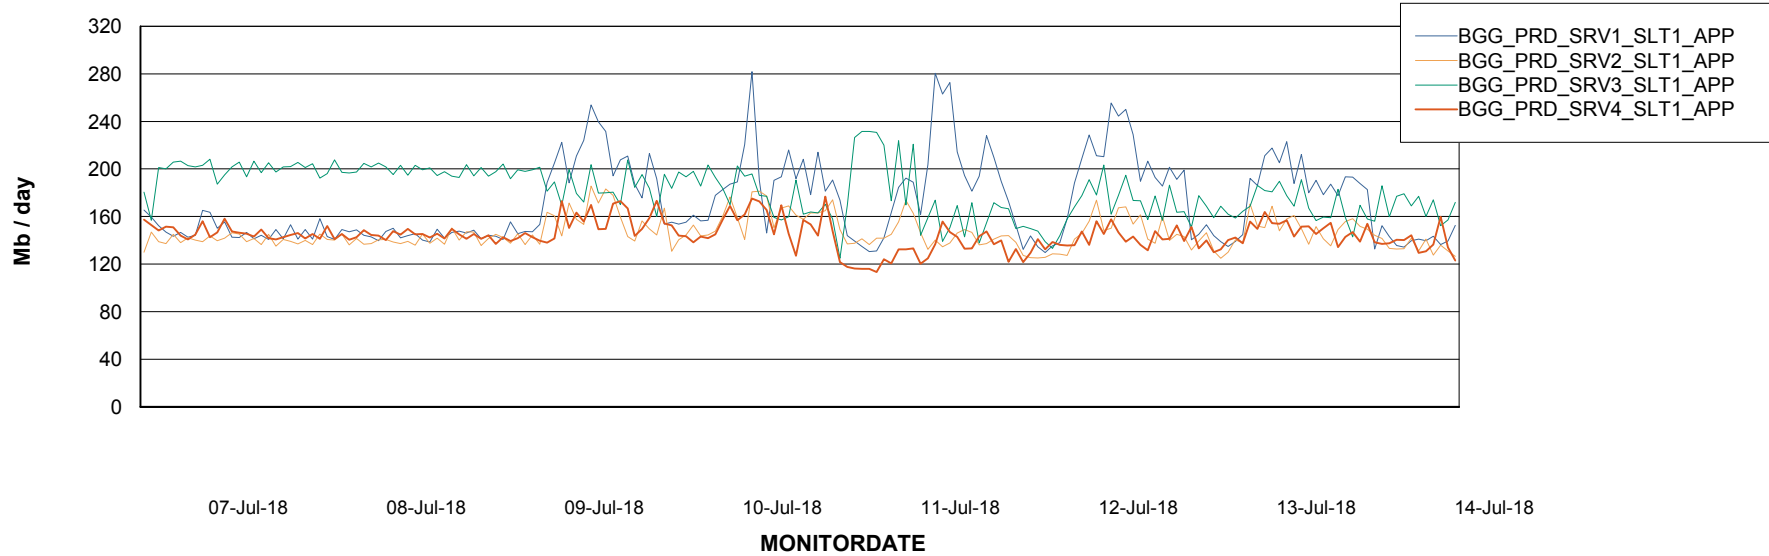

ABSSolute Application Server Services

Avg memory used per ABS Server Service