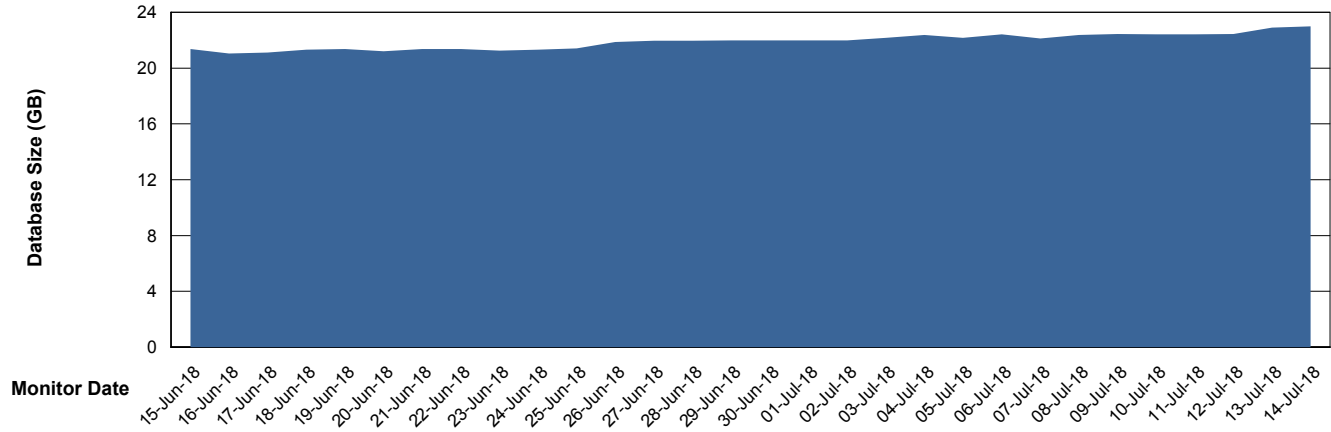

Customer BGG_Production
Database ID 58

Database Performance BGGDB_Standby

Weekly SLA Customer Report

Customer BGG_Production
Database ID 58

DATABASE SIZE BGGDB_BI

Database growth over last month

DATABASE SIZE BGGDB_Production

Database growth over last month

Weekly SLA Customer Report

Customer BGG_Production
 Database ID 58

Database Tablespace BGGDB_BI

Date	Tablespace Name	Filesize (Gb)	Usedsize (Gb)	Percentage free
14-Jul-18	ABSDATA	12	10	17
	INDX	12	11	8
13-Jul-18	ABSDATA	12	10	17
	INDX	12	11	8
12-Jul-18	ABSDATA	12	10	17
	INDX	12	11	8
11-Jul-18	ABSDATA	12	10	17
	INDX	12	11	8
10-Jul-18	ABSDATA	12	10	17
	INDX	12	10	17
09-Jul-18	ABSDATA	12	10	17
	INDX	12	10	17
08-Jul-18	ABSDATA	12	10	17
	INDX	12	10	17