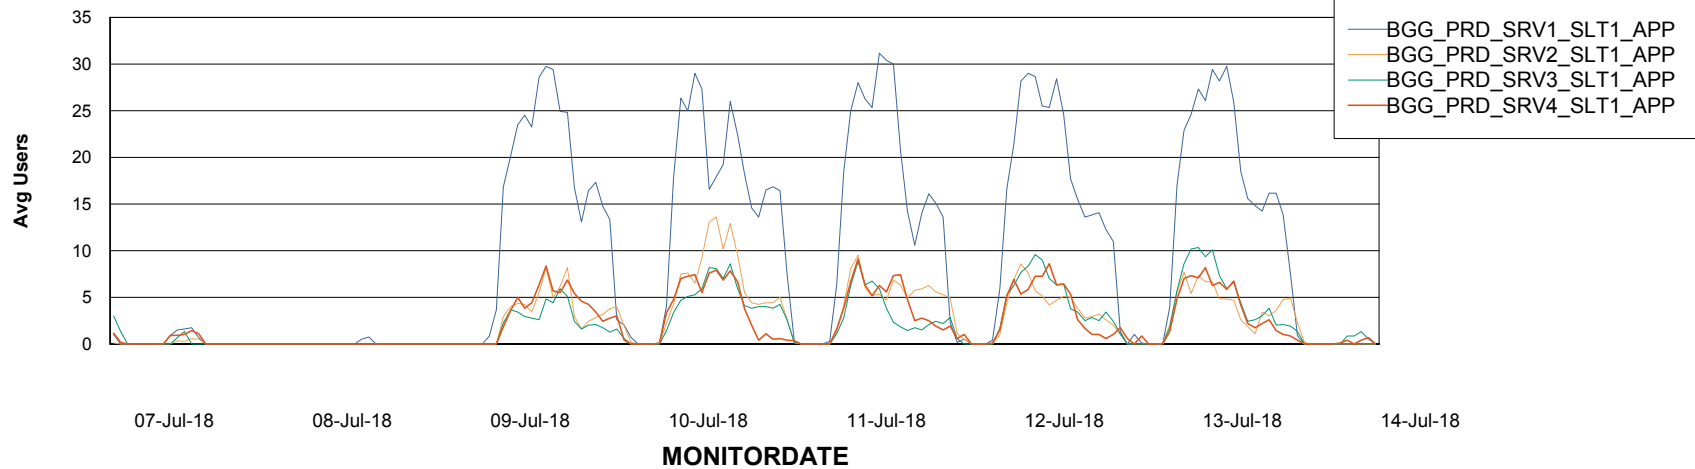

Avg users per day per ABS server