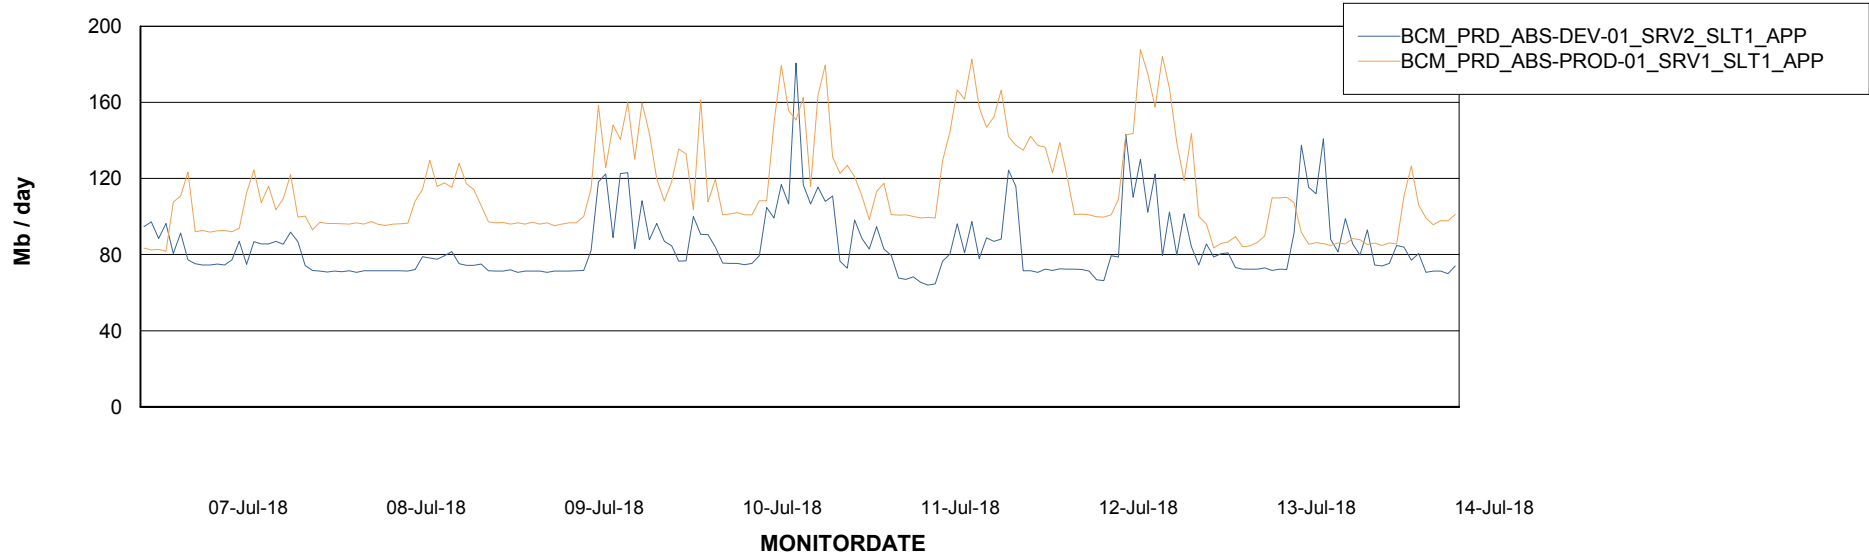

ABSSolute Application Server Services

Avg memory used per ABS Server Service