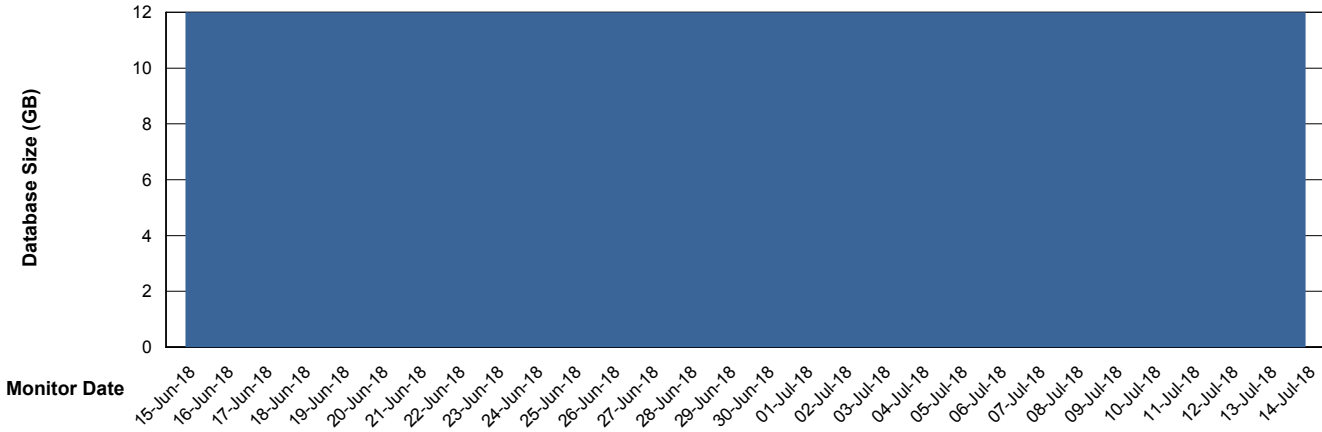

DATABASE SIZE BCMDB_ABS1 Production Database

Database growth over last month

Database Tablespace BCMDB_ABS1 Production Database

Date	Tablespace Name	Filesize (Gb)	Usedsize (Gb)	Percentage free
14-Jul-18	ABSDATA	5	3	40
	INDX	10	8	20
13-Jul-18	ABSDATA	5	3	40
	INDX	10	8	20
12-Jul-18	ABSDATA	5	3	40
	INDX	10	8	20
11-Jul-18	ABSDATA	5	3	40
	INDX	10	8	20
10-Jul-18	ABSDATA	5	3	40
	INDX	10	8	20
09-Jul-18	ABSDATA	5	3	40
	INDX	10	8	20
08-Jul-18	ABSDATA	5	3	40
	INDX	10	8	20