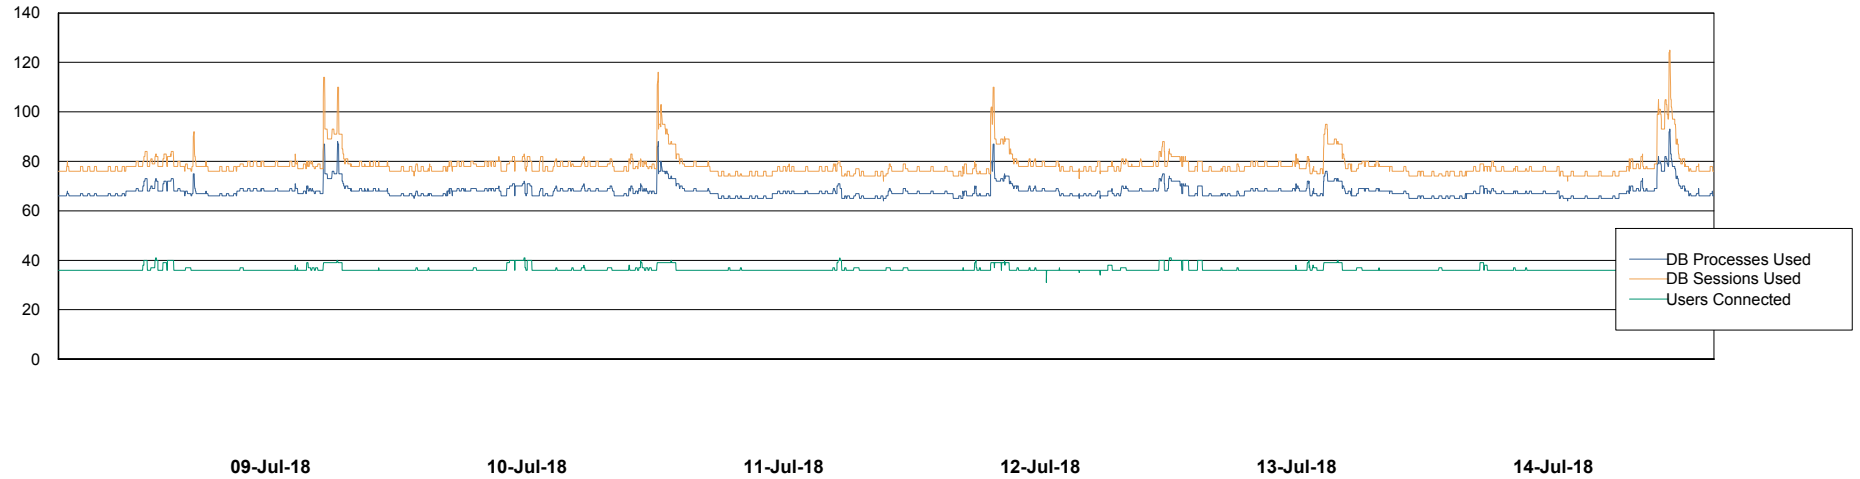

Database Performance BCMDB_ABS1 Production Database