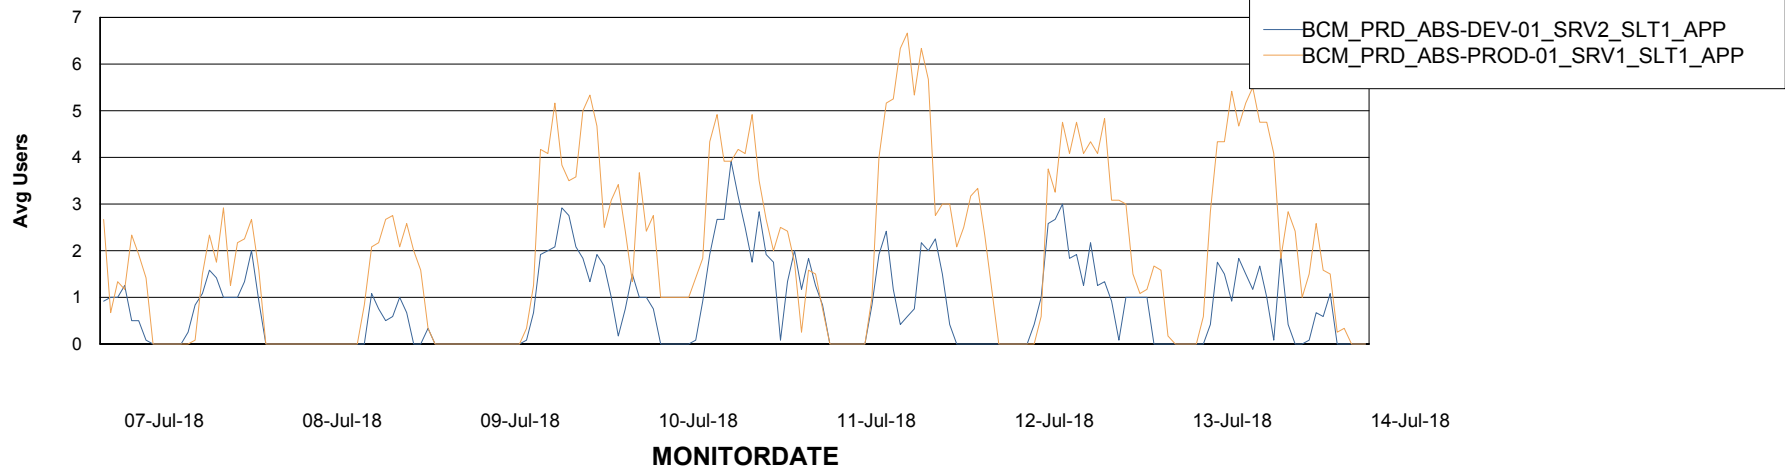

Avg users per day per ABS server