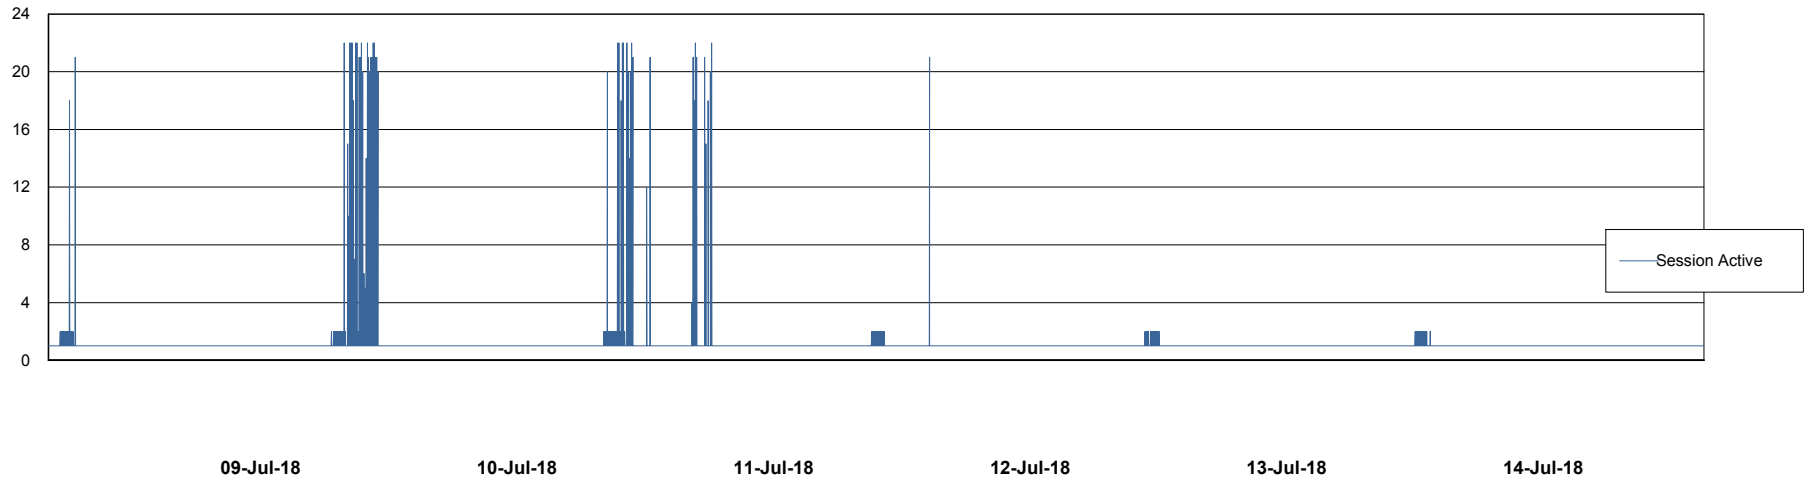

Weekly SLA Customer Report

Customer AUJ_Production
Database ID 41

Database Performance AUJ_DB4_Primary

Weekly SLA Customer Report

Customer AUJ_Production
Database ID 41

Database Performance AUJ_DB5_Standby

Weekly SLA Customer Report

Customer AUJ_Production
Database ID 41

Database Performance AUJ_DB6_Standby2

Weekly SLA Customer Report

Customer AUJ_Production
Database ID 41

Database Performance AUJDB_BI

Weekly SLA Customer Report