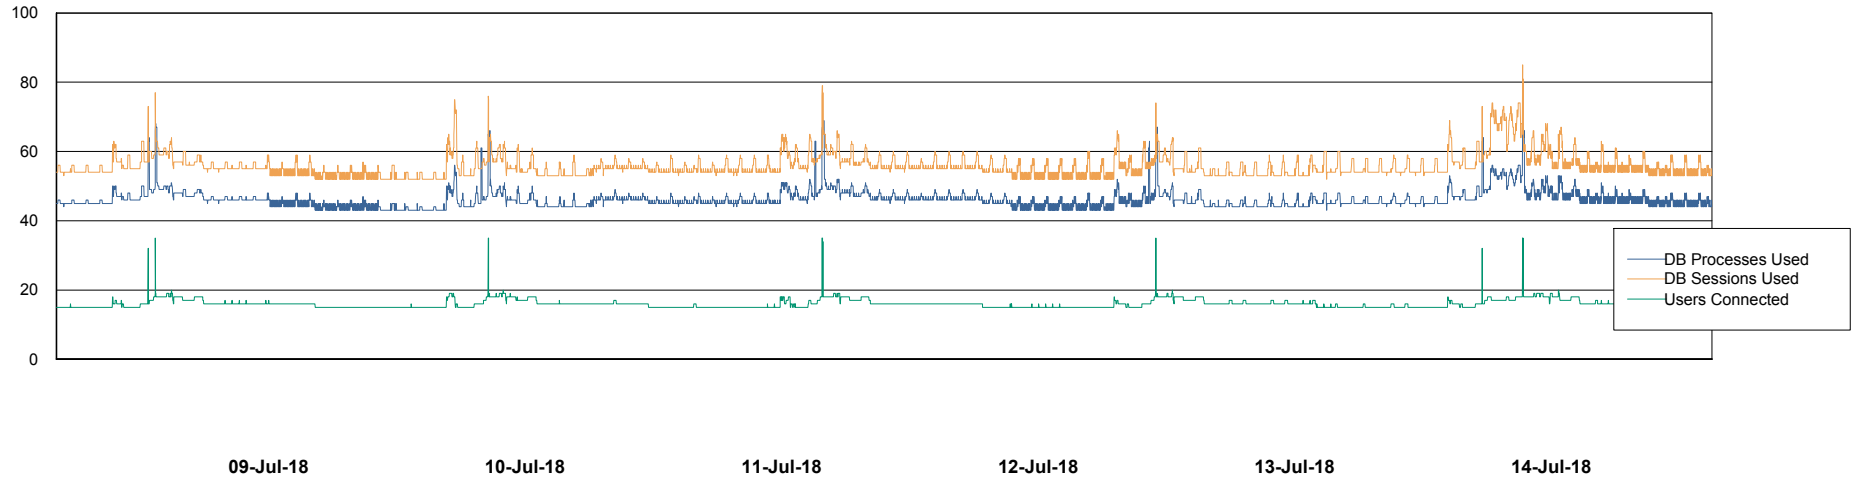

Weekly SLA Customer Report

Customer AUJ_Production
Database ID 41

Database Performance AUJ_DB6_Standby2

Weekly SLA Customer Report

Customer AUJ_Production
Database ID 41

Database Performance AUJDB_BI

Weekly SLA Customer Report