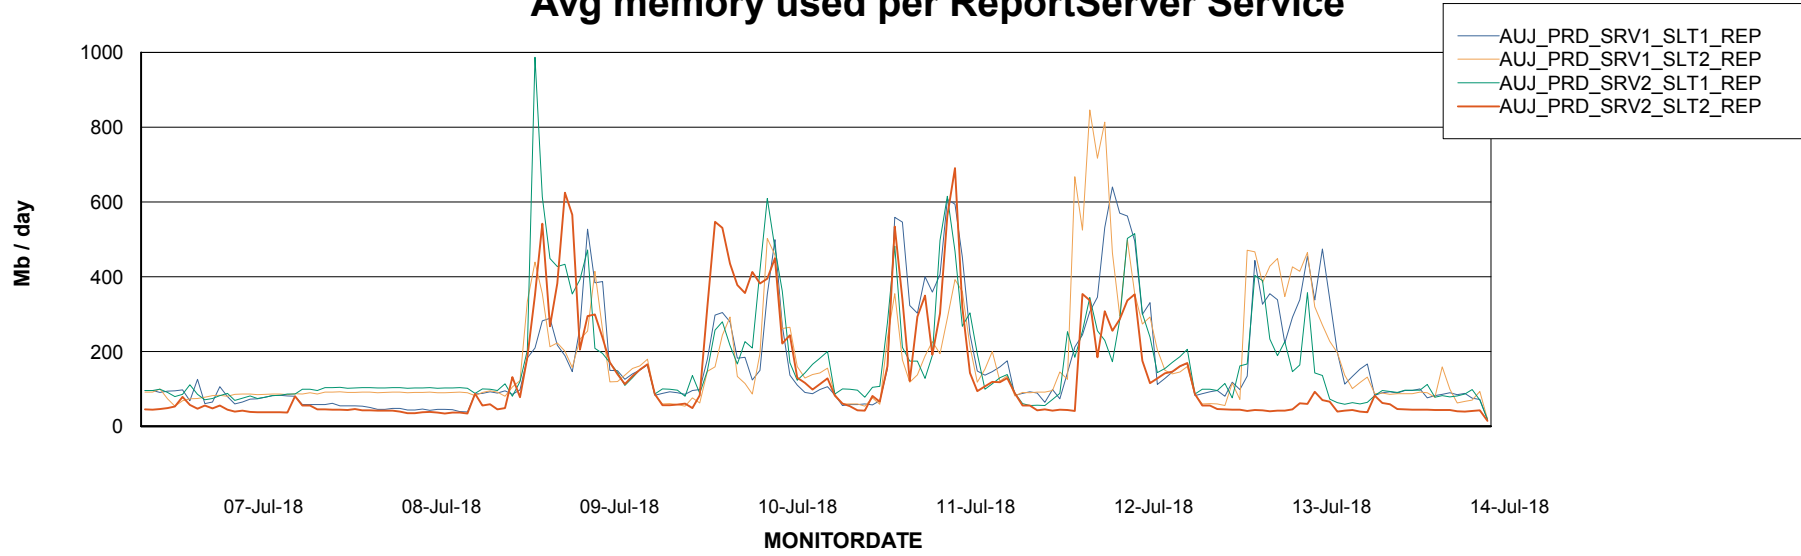

Avg memory used per ABS Server Service

Avg users per day per ABS server

Weekly SLA Customer Report

Customer AUJ_Production
Database ID 41

ABSSolute Application ReportServer Services

Avg memory used per ReportServer Service