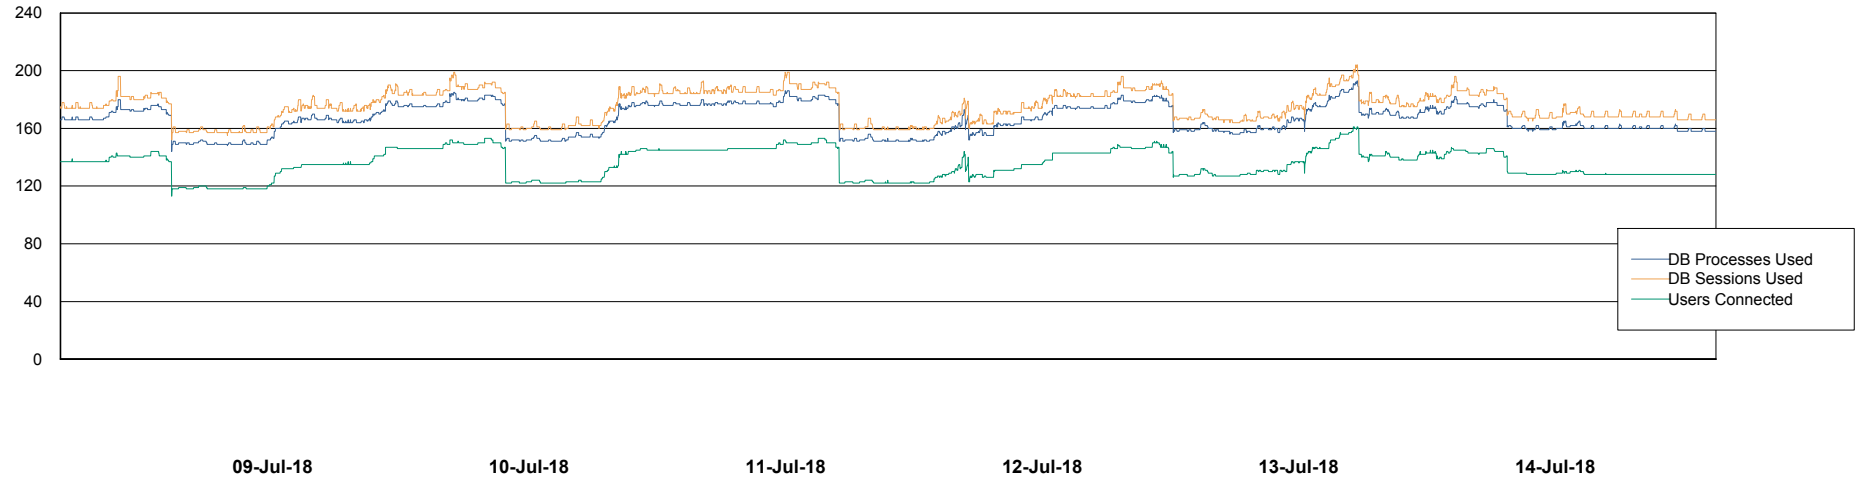

Weekly SLA Customer Report

Customer AUJ_Production
 Database ID 41

Harddisk Usage AUJ_PRD_ORACLE_BI1

	Free disk space on / (%)	Total disk space on / (Gb)	Used disk space on / (Gb)
14-Jul-18	8	526	458
13-Jul-18	9	526	454
12-Jul-18	9	526	454
11-Jul-18	9	526	454
10-Jul-18	9	526	453
09-Jul-18	9	526	453
08-Jul-18	8	526	456

Weekly SLA Customer Report

Customer AUJ_Production
Database ID 41

Database Performance AUJ_DB4_Primary

Weekly SLA Customer Report

Customer AUJ_Production
Database ID 41

Database Performance AUJ_DB5_Standby