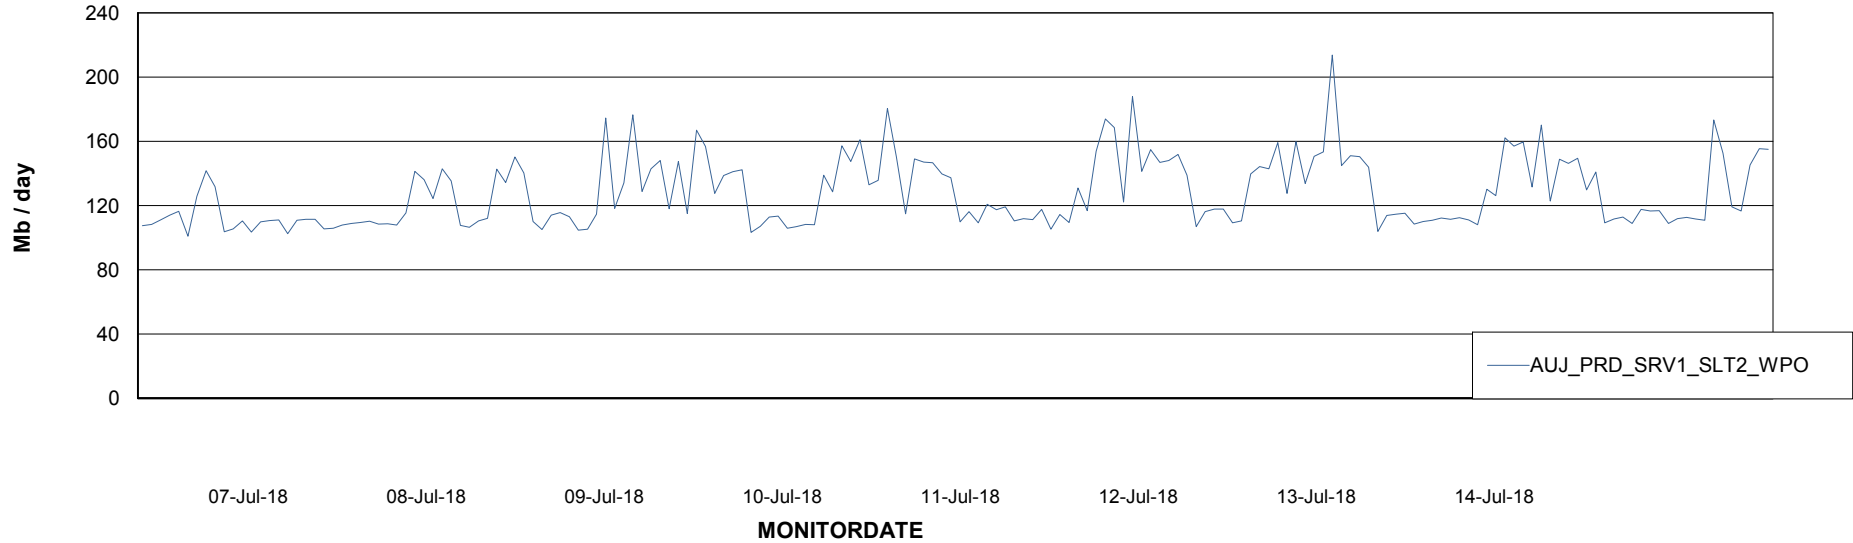

ABSolute Web Component Services

Avg memory used per ABS Web component