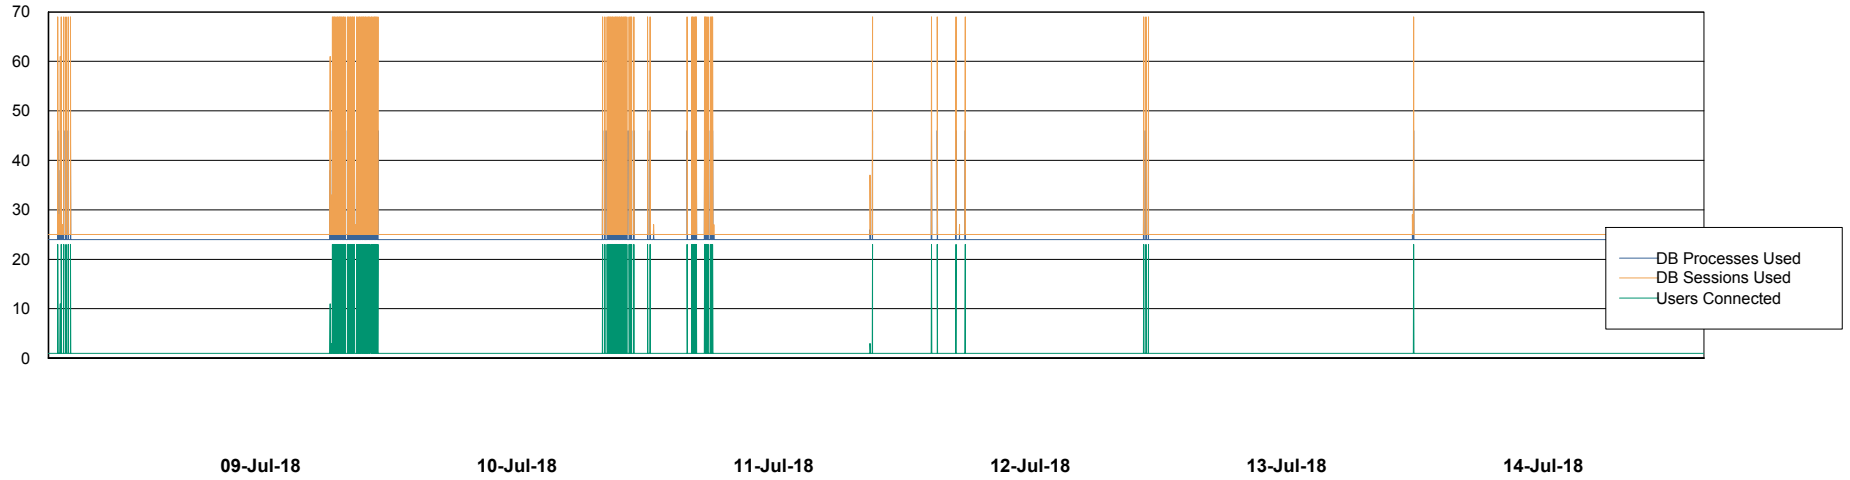

Weekly SLA Customer Report

Customer AUJ_Production
Database ID 41

Database Performance AUJ_DB4_Primary

Weekly SLA Customer Report

Customer AUJ_Production
Database ID 41

Database Performance AUJ_DB5_Standby

Weekly SLA Customer Report

Customer AUJ_Production
Database ID 41

Database Performance AUJ_DB6_Standby2

Weekly SLA Customer Report

Customer AUJ_Production
Database ID 41

Database Performance AUJDB_BI

Weekly SLA Customer Report