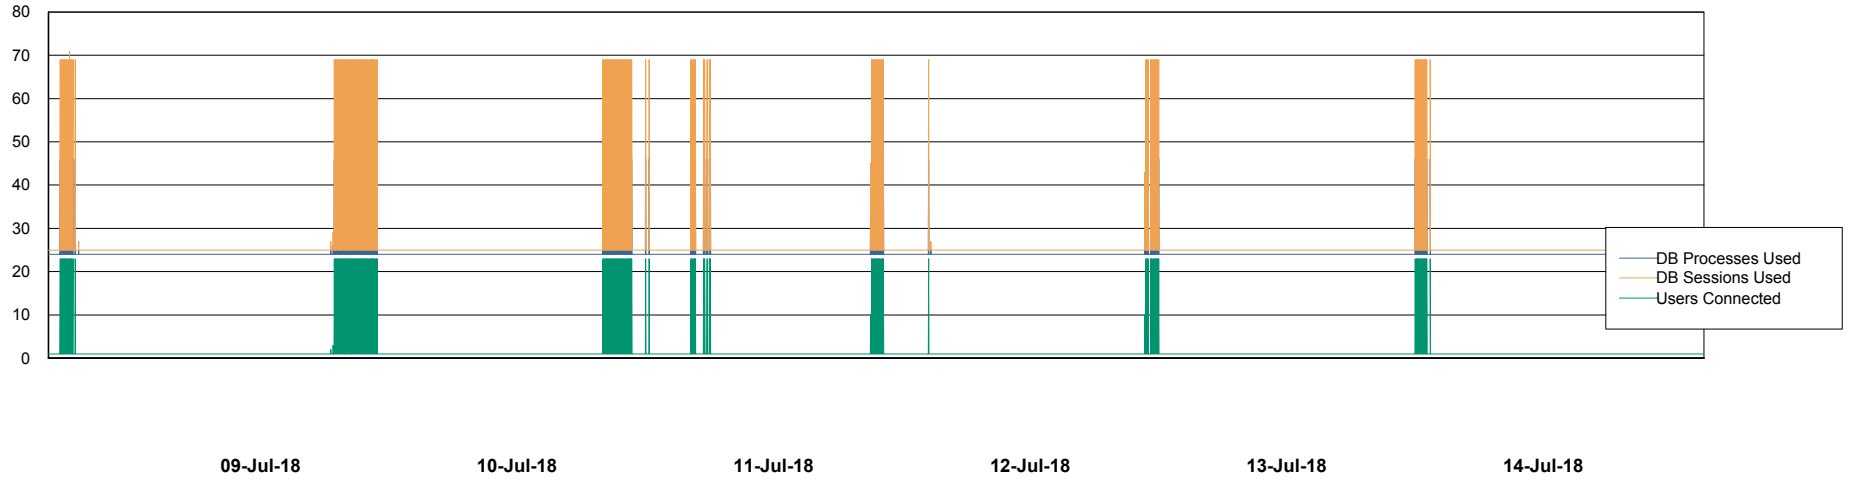

Weekly SLA Customer Report

Customer AUJ_Production
Database ID 41

Database Performance AUJ_DB4_Primary

Weekly SLA Customer Report

Customer AUJ_Production
Database ID 41

Database Performance AUJ_DB5_Standby

Weekly SLA Customer Report

Customer AUJ_Production
Database ID 41

Database Performance AUJ_DB6_Standby2

Weekly SLA Customer Report

Customer AUJ_Production
Database ID 41

Database Performance AUJDB_BI

Weekly SLA Customer Report