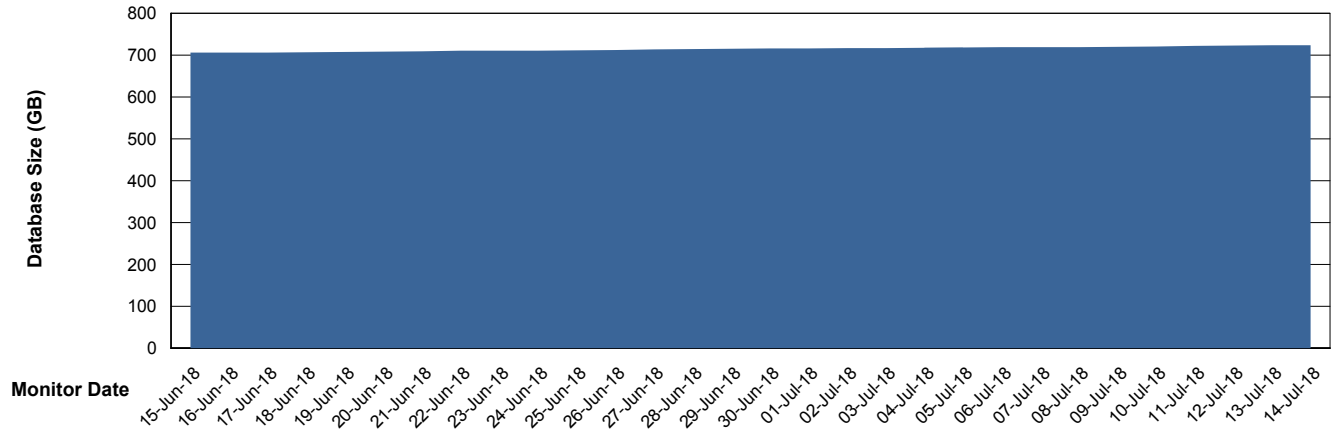

Weekly SLA Customer Report

Customer AUJ_Production
Database ID 41

Database Performance AUJ_DB6_Standby2

Weekly SLA Customer Report

Customer AUJ_Production
Database ID 41

Database Performance AUJDB_BI

Weekly SLA Customer Report

Customer AUJ_Production
Database ID 41

Database Performance AUJDB_BI_TS1

Weekly SLA Customer Report

Customer AUJ_Production
Database ID 41

DATABASE SIZE AUJ_DB4_Primary

Database growth over last month

DATABASE SIZE AUJDB_BI

Database growth over last month

Weekly SLA Customer Report

Customer AUJ_Production
Database ID 41

DATABASE SIZE AUJDB_BI_TS1

Database growth over last month

Weekly SLA Customer Report

Customer AUJ_Production
 Database ID 41