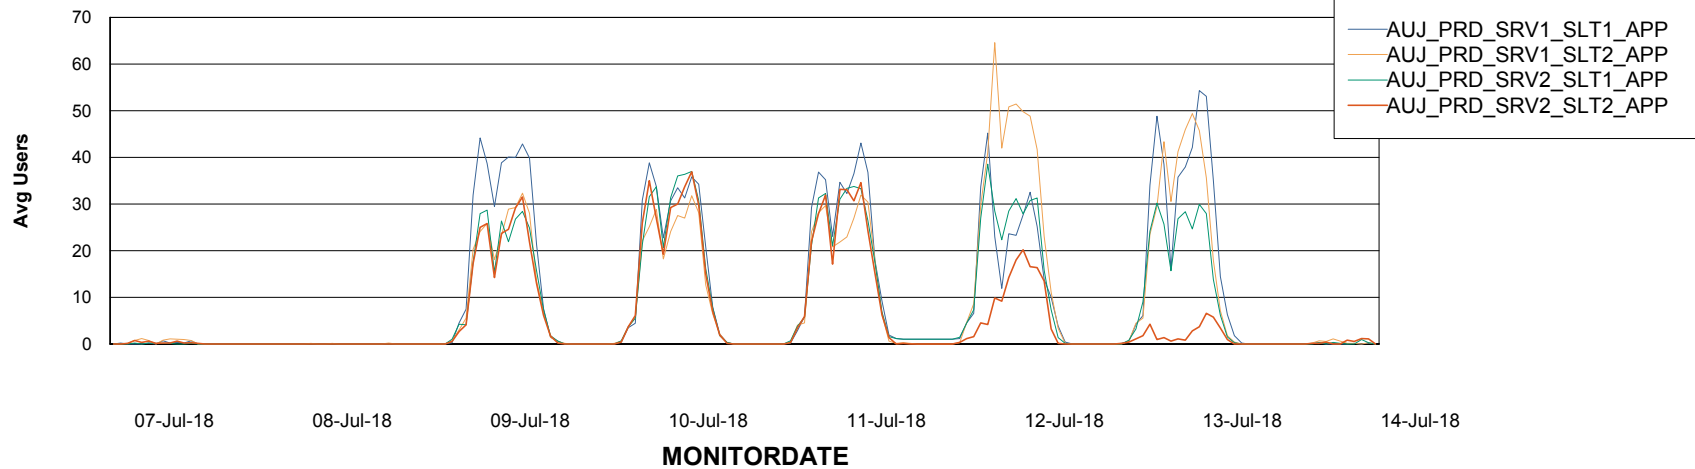

Avg users per day per ABS server