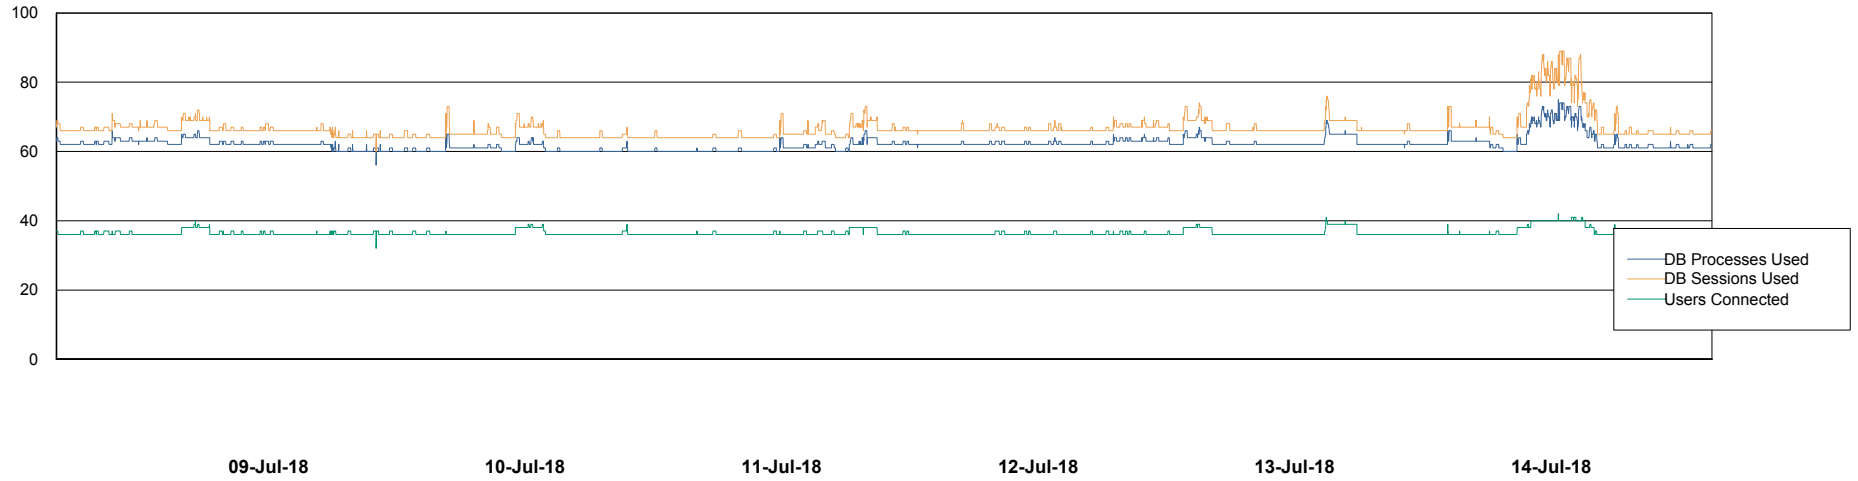

Database Performance AUJDB_BI_TS1