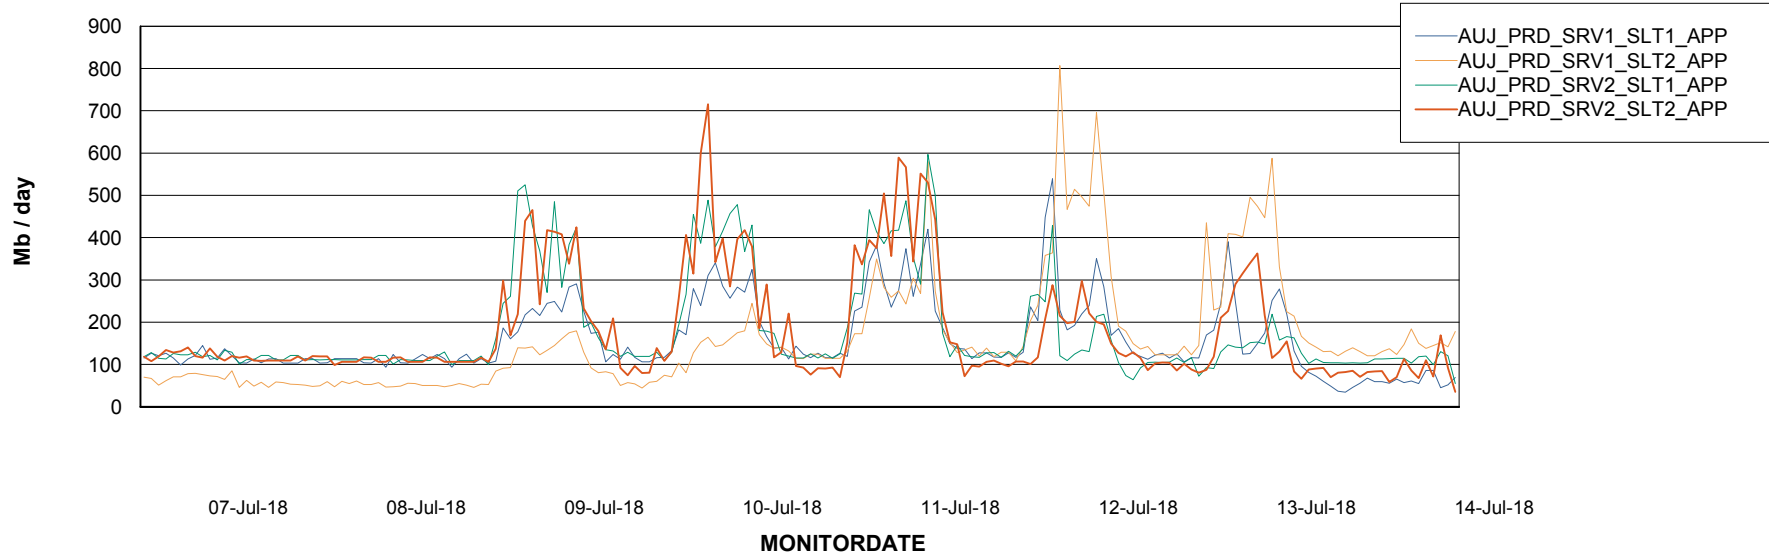

ABSSolute Application Server Services

Avg memory used per ABS Server Service