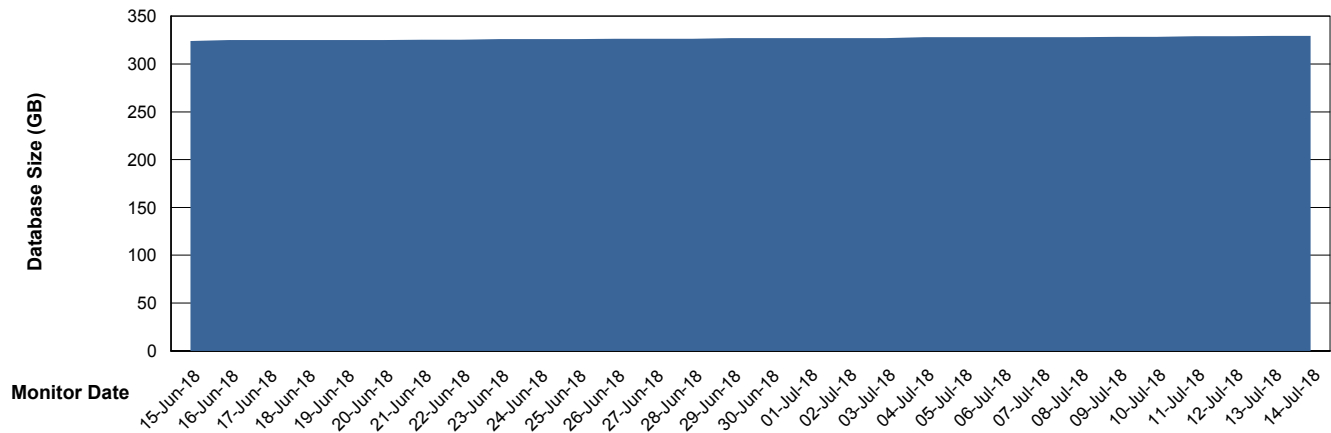

Weekly SLA Customer Report

Customer AUJ_Production
Database ID 41

Database Performance AUJ_DB6_Standby2

Weekly SLA Customer Report

Customer AUJ_Production
Database ID 41

Database Performance AUJDB_BI

Weekly SLA Customer Report

Customer AUJ_Production
Database ID 41

Database Performance AUJDB_BI_TS1

Weekly SLA Customer Report

Customer AUJ_Production
Database ID 41

DATABASE SIZE AUJ_DB4_Primary

Database growth over last month

DATABASE SIZE AUJDB_BI

Database growth over last month

Weekly SLA Customer Report

Customer AUJ_Production
Database ID 41

DATABASE SIZE AUJDB_BI_TS1

Database growth over last month

Weekly SLA Customer Report

Customer AUJ_Production
 Database ID 41