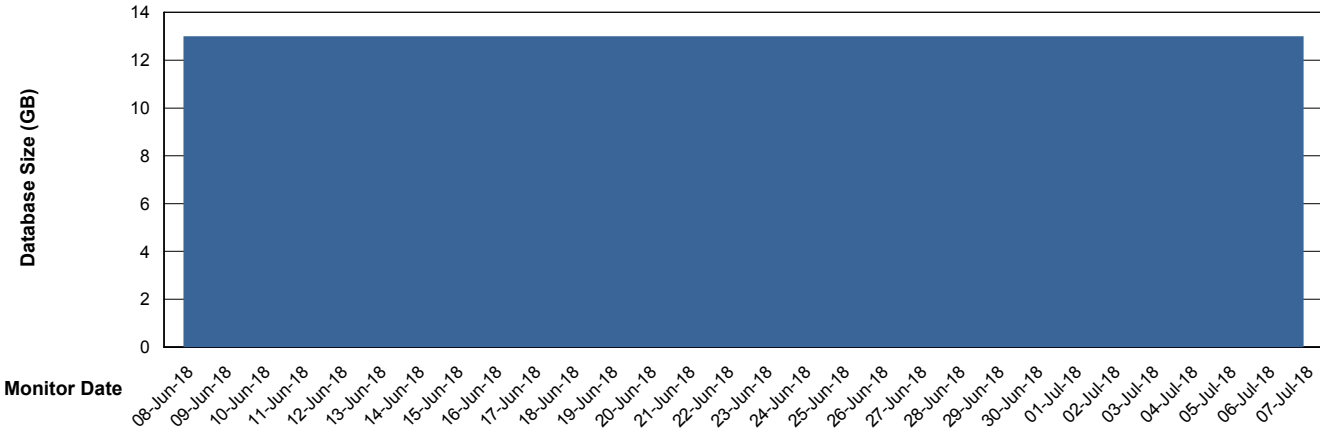

Weekly SLA Customer Report

Customer WBL_Production
Database ID 40

Database Performance WBLDB_Production

Weekly SLA Customer Report

Customer WBL_Production
Database ID 40

Database Performance WBLDB_Standby

Weekly SLA Customer Report

Customer WBL_Production
 Database ID 40

DATABASE SIZE WBLDB_Production

Database growth over last month

Database Tablespace WBLDB_Production

Date	Tablespace Name	Filesize (Gb)	Usedsize (Gb)	Percentage free
07-Jul-18	ABSDATA	6	5	17
	INDX	8	6	25
06-Jul-18	ABSDATA	6	5	17
	INDX	8	6	25
05-Jul-18	ABSDATA	6	5	17
	INDX	8	6	25
04-Jul-18	ABSDATA	6	5	17
	INDX	8	6	25
03-Jul-18	ABSDATA	6	5	17
	INDX	8	6	25
02-Jul-18	ABSDATA	6	5	17
	INDX	8	6	25
01-Jul-18	ABSDATA	6	5	17
	INDX	8	6	25