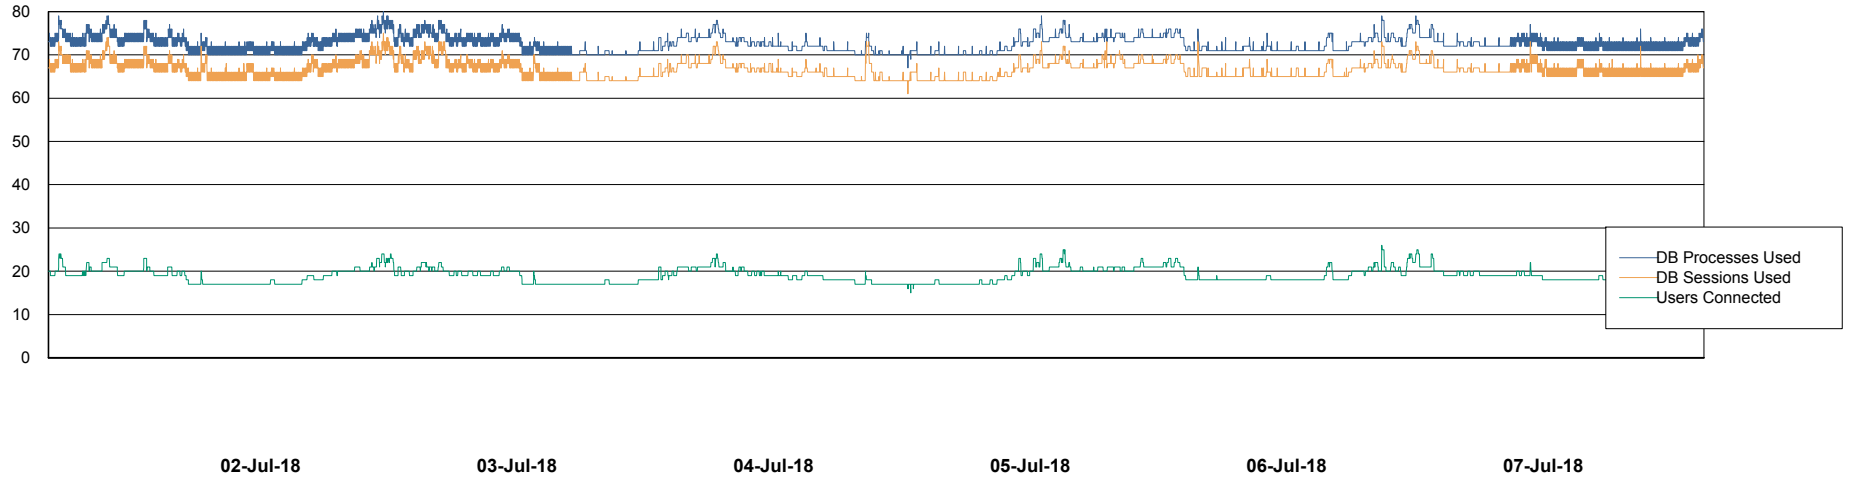

Weekly SLA Customer Report

Customer WBL_Production
 Database ID 40

Harddisk Usage WBL_PRD_ORACLE1

	Free disk space on c: (%)	Total disk space on c: (Gb)	Free disk space on d: (%)	Total disk space on d: (Gb)	Free disk space on e: (%)	Total disk space on e: (Gb)	Free disk space on f: (%)	Total disk space on f: (Gb)
07-Jul-18	73	120	79	200	93	200	92	100
06-Jul-18	73	120	79	200	93	200	93	100
05-Jul-18	73	120	79	200	93	200	93	100
04-Jul-18	73	120	79	200	93	200	93	100
03-Jul-18	73	120	79	200	93	200	94	100
02-Jul-18	73	120	79	200	93	200	94	100
01-Jul-18	73	120	79	200	93	200	94	100

Harddisk Usage WBL_PRD_ORACLE2

	Free disk space on c: (%)	Total disk space on c: (Gb)	Free disk space on d: (%)	Total disk space on d: (Gb)	Free disk space on e: (%)	Total disk space on e: (Gb)	Free disk space on f: (%)	Total disk space on f: (Gb)
07-Jul-18	75	120	90	200	89	200	96	200
06-Jul-18	75	120	90	200	89	200	96	200
05-Jul-18	75	120	90	200	89	200	96	200
04-Jul-18	75	120	90	200	89	200	96	200
03-Jul-18	75	120	90	200	89	200	96	200
02-Jul-18	75	120	90	200	89	200	97	200
01-Jul-18	75	120	90	200	89	200	97	200

Weekly SLA Customer Report

Customer WBL_Production
Database ID 40

Database Performance WBLDB_Production

Weekly SLA Customer Report

Customer WBL_Production
Database ID 40

Database Performance WBLDB_Standby

Weekly SLA Customer Report