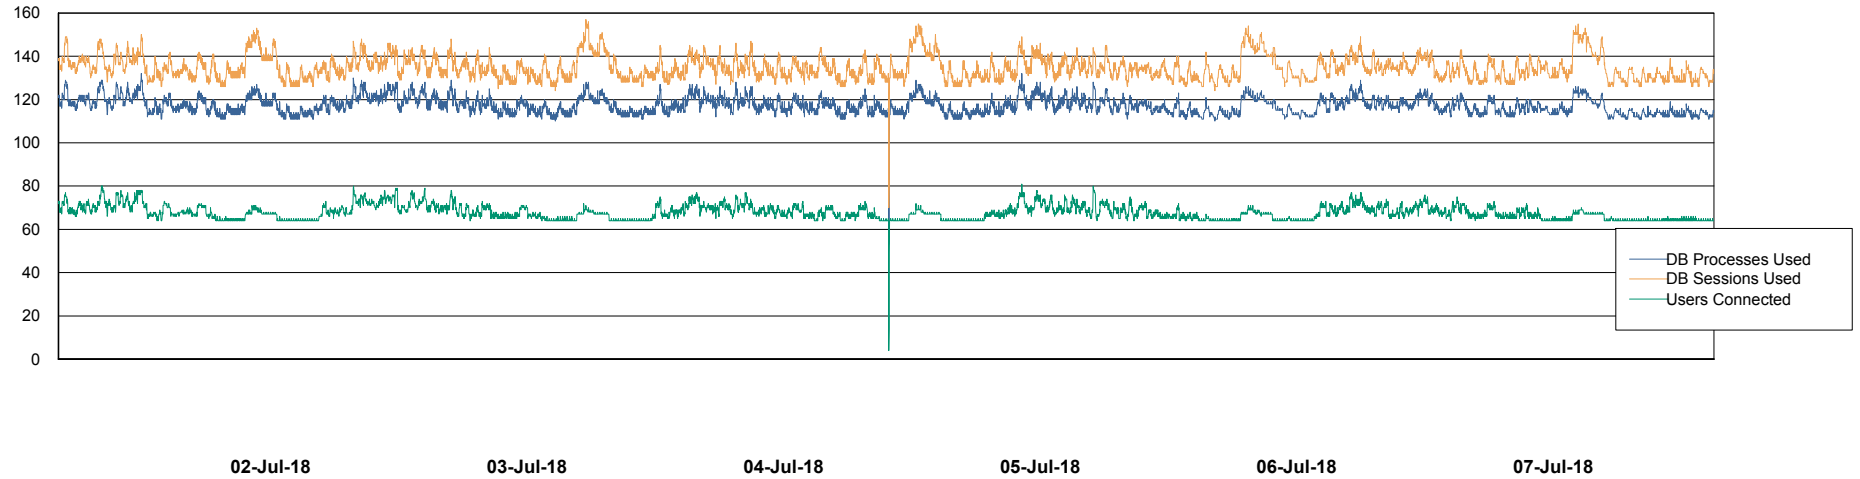

Database Performance VOSDB_Production