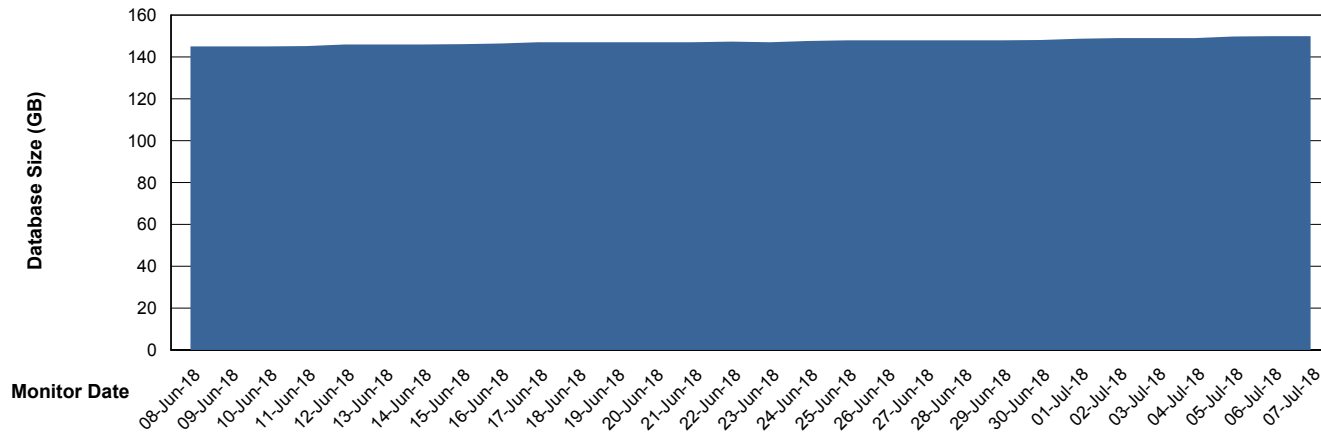

DATABASE SIZE VOSDB_Production

Database growth over last month