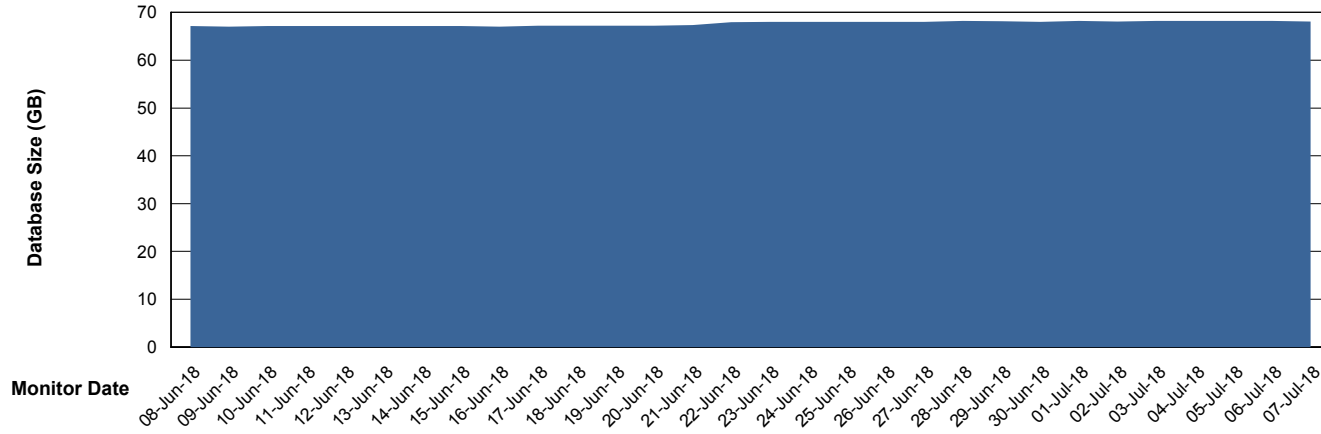

DATABASE SIZE VOSBIDB_Production

Database growth over last month