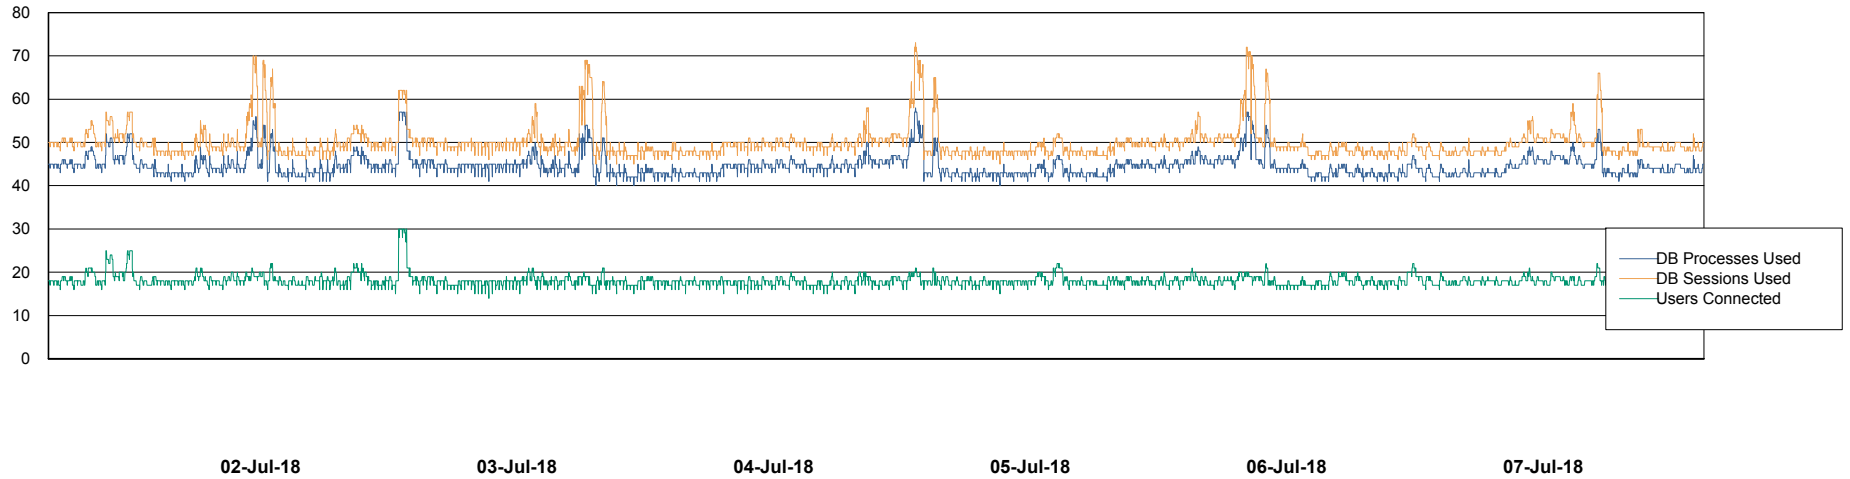

Database Performance VOSBIDB_Production