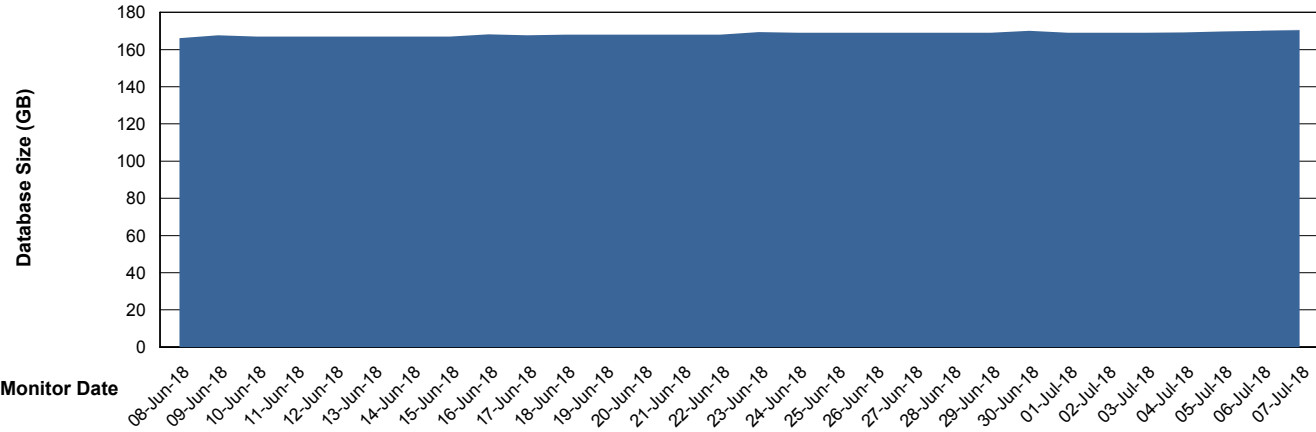

Weekly SLA Customer Report

Customer VEN_Production
Database ID 35

Database Performance VENDB_Production

Weekly SLA Customer Report

Customer VEN_Production
Database ID 35

Database Performance VENDB_Standby

Weekly SLA Customer Report

Customer VEN_Production
 Database ID 35

DATABASE SIZE VENDB_Production

Database growth over last month

Database Tablespace VENDB_Production

Date	Tablespace Name	Filesize (Gb)	Usedsize (Gb)	Percentage free
07-Jul-18	ABSDATA	73	62	15
	INDX	127	107	16
06-Jul-18	ABSDATA	73	62	15
	INDX	127	107	16
05-Jul-18	ABSDATA	73	61	16
	INDX	127	107	16
04-Jul-18	ABSDATA	73	61	16
	INDX	127	107	16
03-Jul-18	ABSDATA	73	61	16
	INDX	127	107	16
02-Jul-18	ABSDATA	73	61	16
	INDX	127	107	16
01-Jul-18	ABSDATA	73	61	16
	INDX	127	107	16