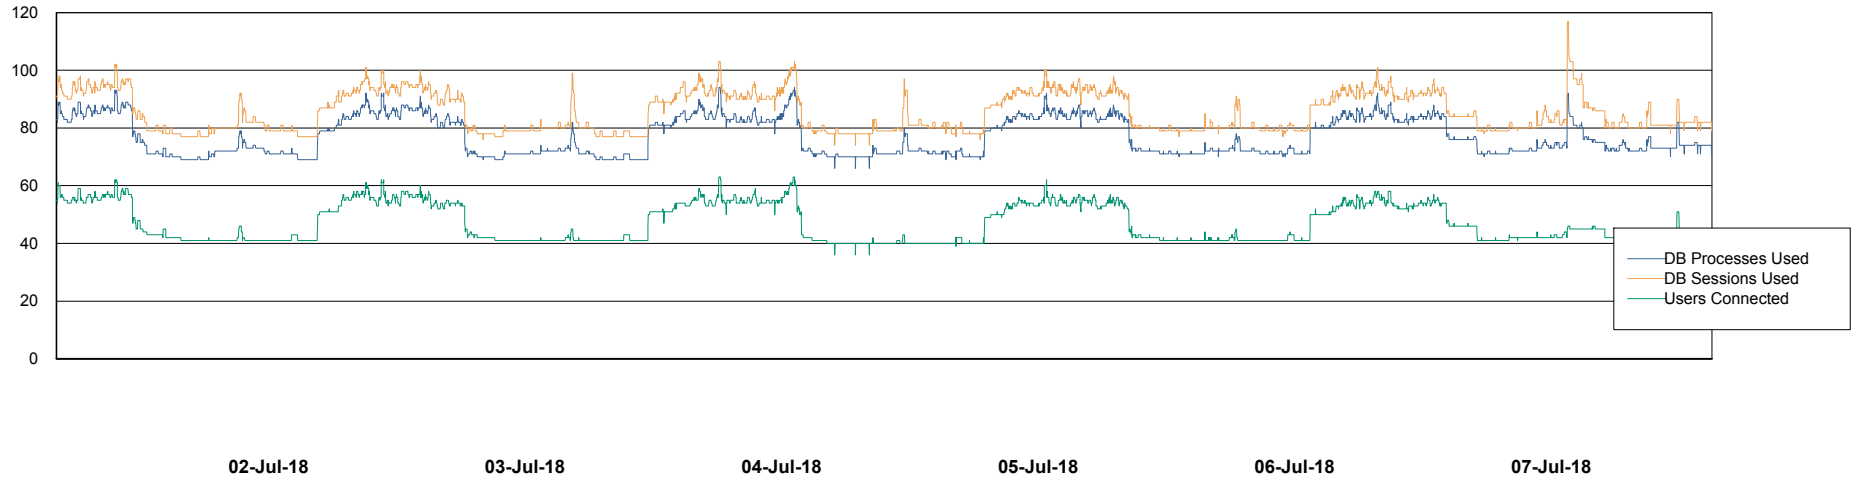

Harddisk Usage VEN_PRD_ORACLE2

	Free disk space on c: (%)	Free disk space on d: (%)	Free disk space on e: (%)
07-Jul-18	34	48	39
06-Jul-18	34	48	40
05-Jul-18	34	48	40
04-Jul-18	34	48	40
03-Jul-18	34	48	40
02-Jul-18	34	48	40
01-Jul-18	34	48	40

Weekly SLA Customer Report

Customer VEN_Production
Database ID 35

Database Performance VENDB_Production

Weekly SLA Customer Report

Customer VEN_Production
Database ID 35

Database Performance VENDB_Standby

Weekly SLA Customer Report