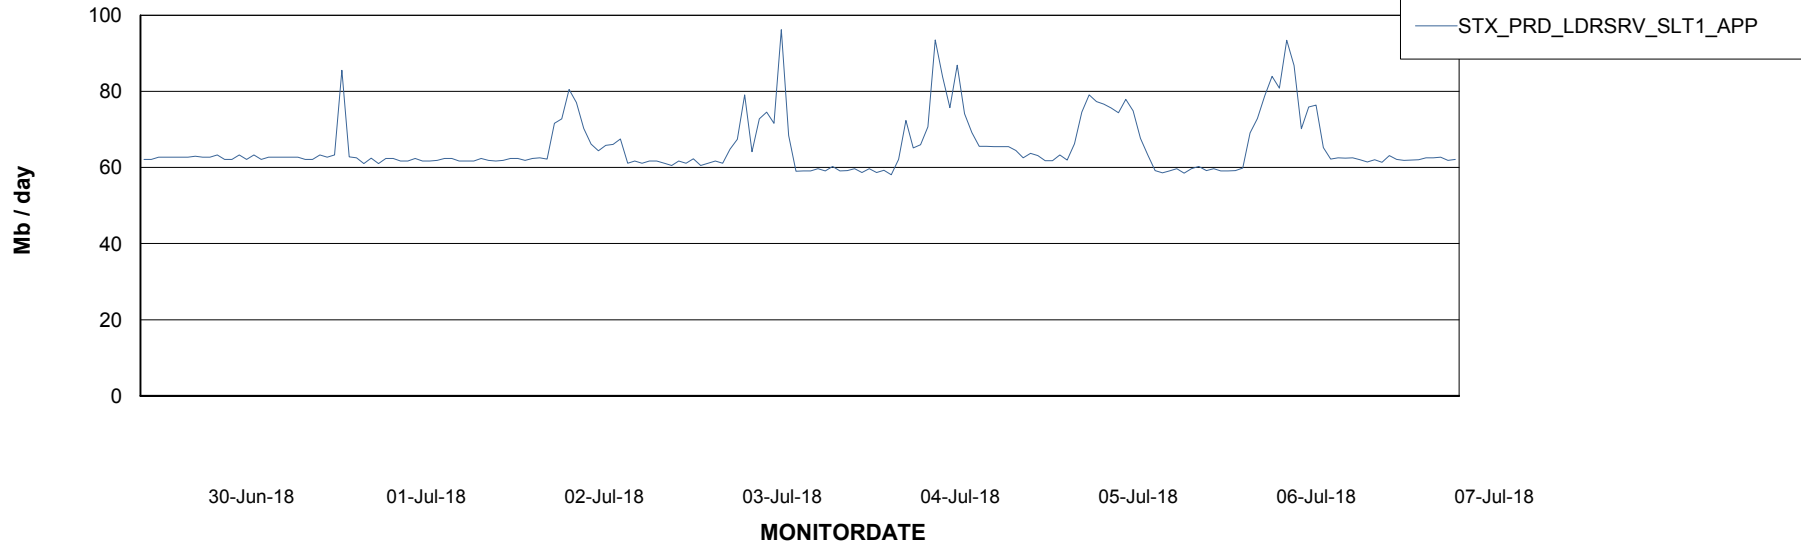

ABSSolute Application Server Services

Avg memory used per ABS Server Service