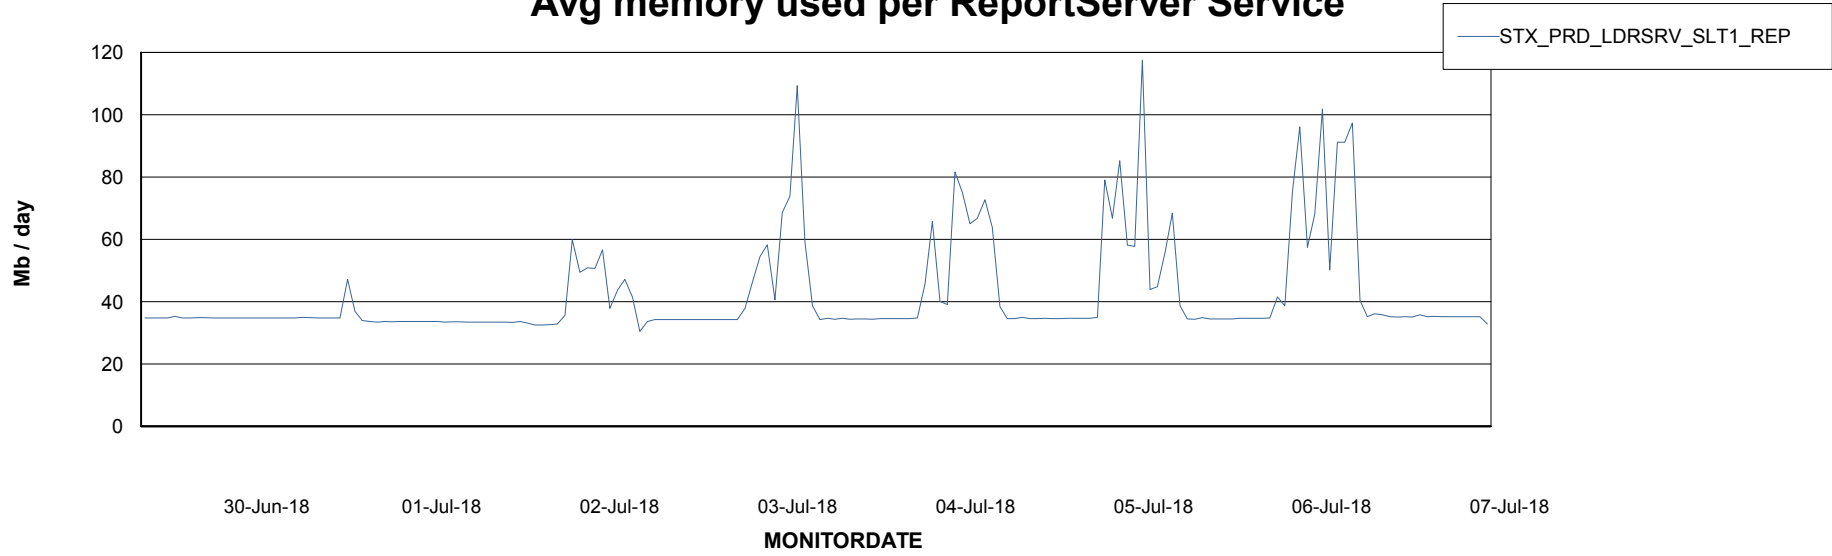

ABSSolute Application ReportServer Services

Avg memory used per ReportServer Service