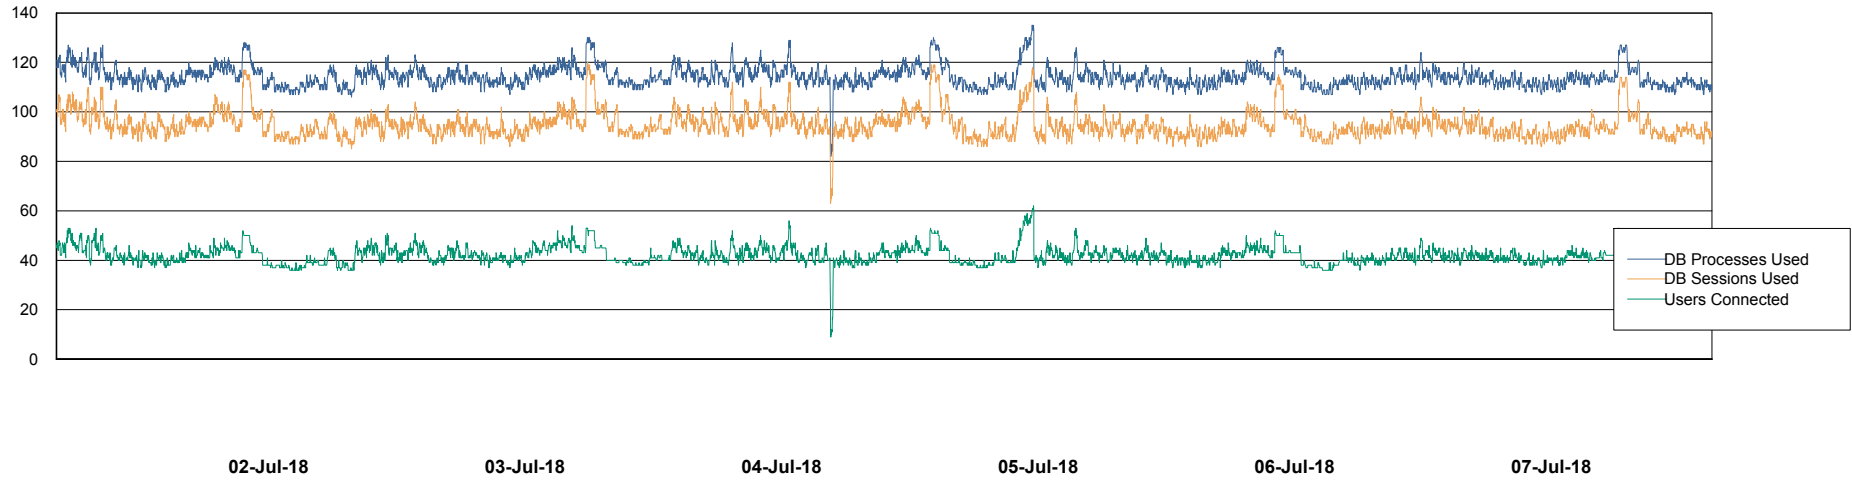

Database Performance STKDB_ABS1 Production Database