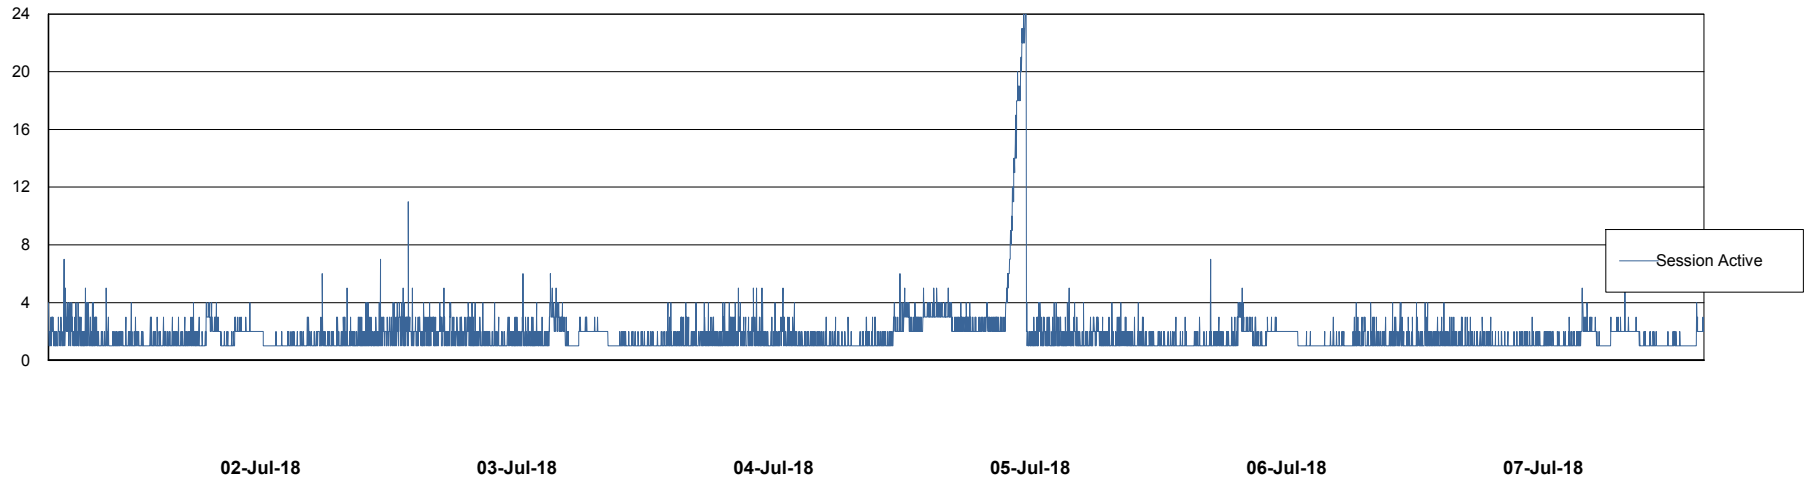

Weekly SLA Customer Report

Customer STK_Production
Database ID 82

Harddisk Usage STK_STAABSDB2 Standby DB Server

	Free disk space on c: (%)	Total disk space on c: (Gb)	Free disk space on d: (%)	Total disk space on d: (Gb)	Free disk space on e: (%)	Total disk space on e: (Gb)
07-Jul-18	67	99	41	350	31	1,000
06-Jul-18	67	99	43	350	31	1,000
05-Jul-18	68	99	42	350	31	1,000
04-Jul-18	68	99	42	350	31	1,000
03-Jul-18	68	99	43	350	31	1,000
02-Jul-18	68	99	43	350	31	1,000
01-Jul-18	68	99	44	350	31	1,000

Weekly SLA Customer Report

Customer STK_Production
Database ID 82

Database Performance STKDB_ABS1 Production Database

Weekly SLA Customer Report

Customer STK_Production
Database ID 82

Database Performance STKDB_ABS1SB Standby Database