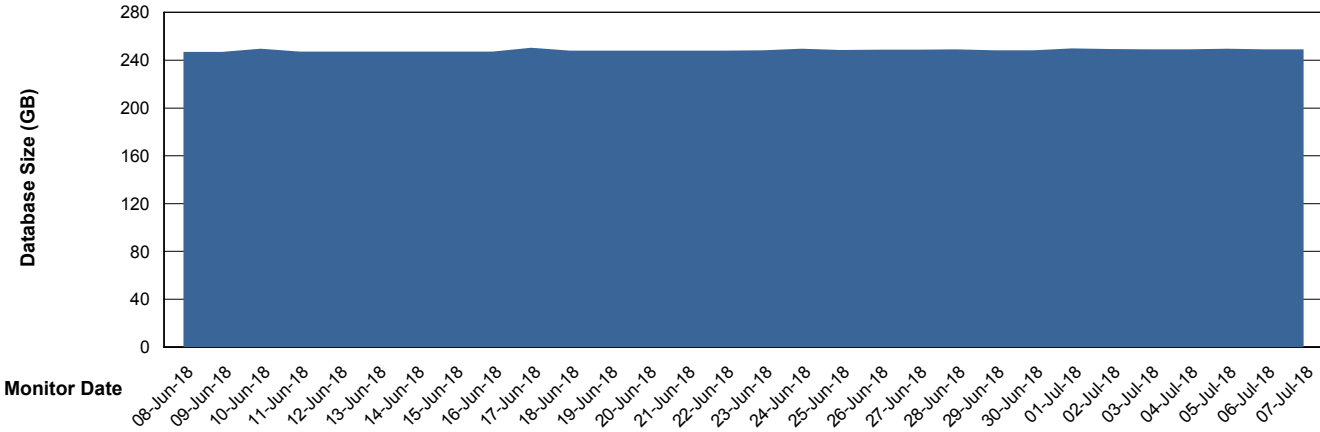

Weekly SLA Customer Report

Customer STK_Production
Database ID 82

Database Performance STKDB_ABS1 Production Database

Weekly SLA Customer Report

Customer STK_Production
Database ID 82

Database Performance STKDB_ABS1SB Standby Database

Weekly SLA Customer Report

Customer STK_Production
 Database ID 82

DATABASE SIZE STKDB_ABS1 Production Database

Database growth over last month

Database Tablespace STKDB_ABS1 Production Database

Date	Tablespace Name	Filesize (Gb)	Usedsize (Gb)	Percentage free
07-Jul-18	ABSDATA	179	128	29
	INDX	140	119	15
06-Jul-18	ABSDATA	179	127	29
	INDX	140	119	15
05-Jul-18	ABSDATA	179	126	30
	INDX	140	119	15
04-Jul-18	ABSDATA	179	126	30
	INDX	140	119	15
03-Jul-18	ABSDATA	179	127	29
	INDX	140	119	15
02-Jul-18	ABSDATA	179	126	30
	INDX	140	119	15
01-Jul-18	ABSDATA	179	126	30
	INDX	140	117	16