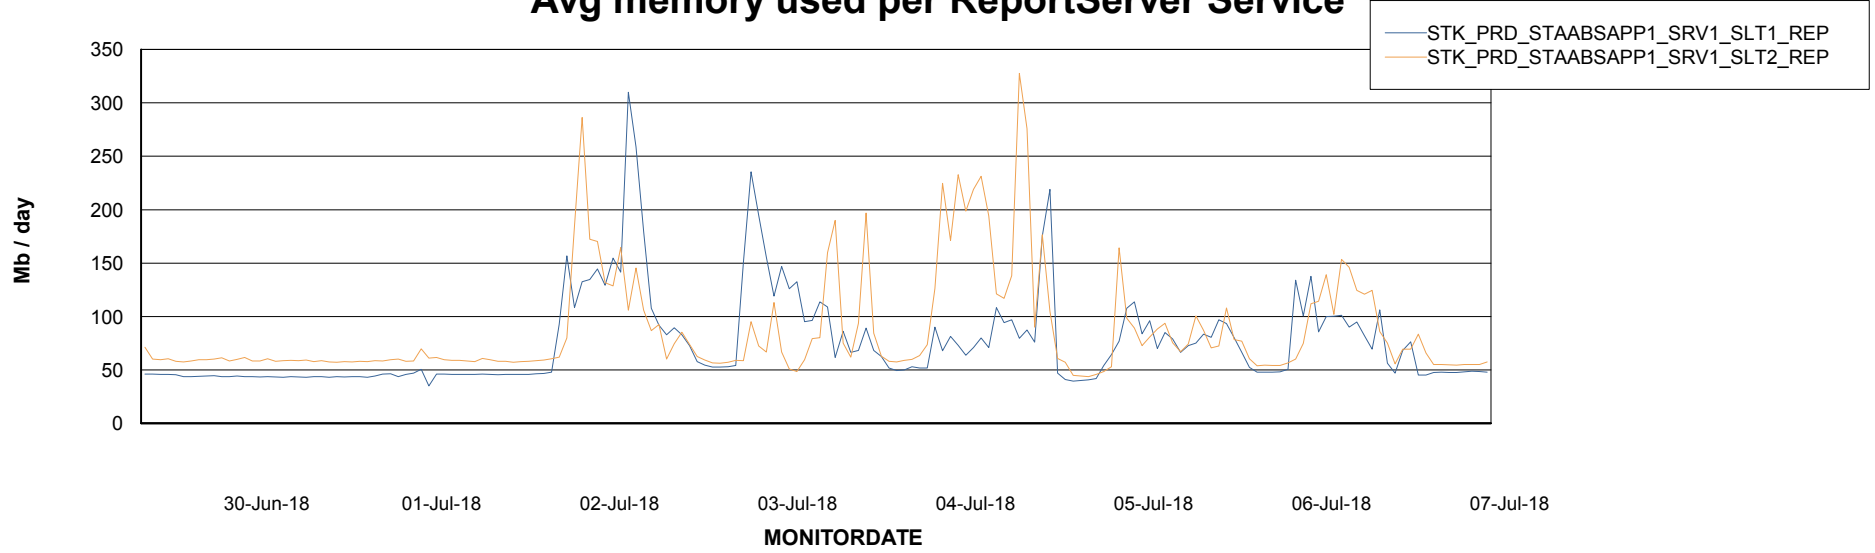

ABSSolute Application ReportServer Services

Avg memory used per ReportServer Service