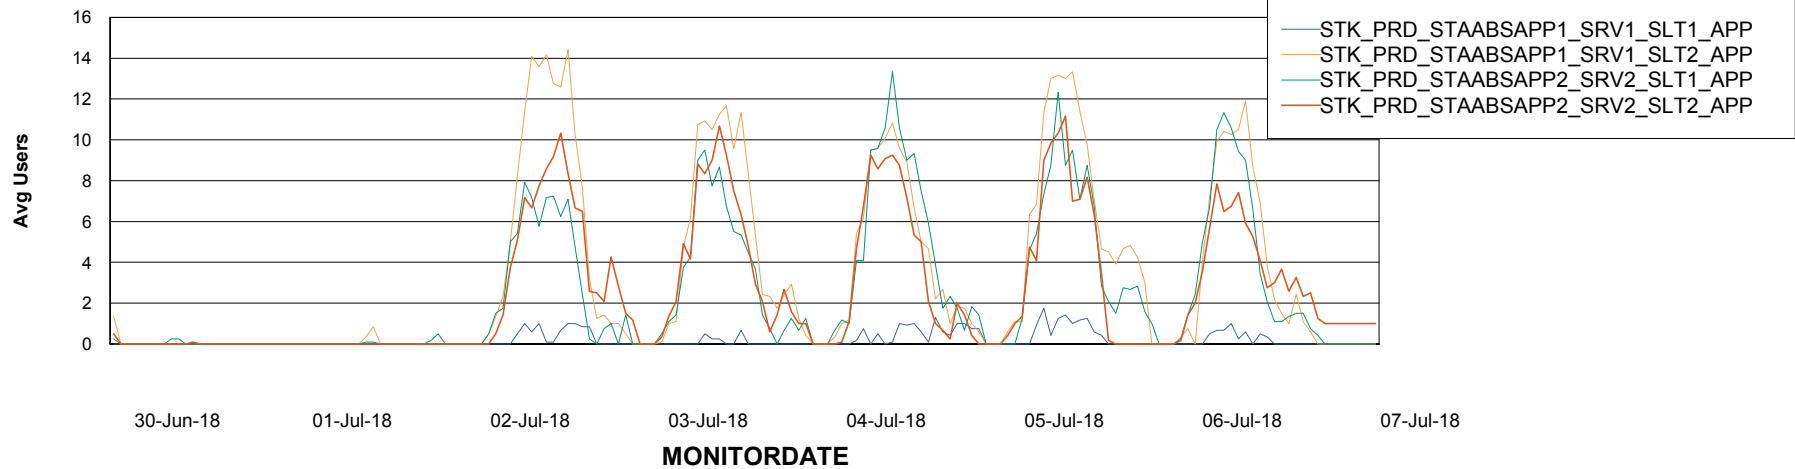

Weekly SLA Customer Report

Customer STK_Production
Database ID 82

ABSolute Application Server Services

Avg memory used per ABS Server Service

Avg users per day per ABS server

Weekly SLA Customer Report

Customer STK_Production
Database ID 82