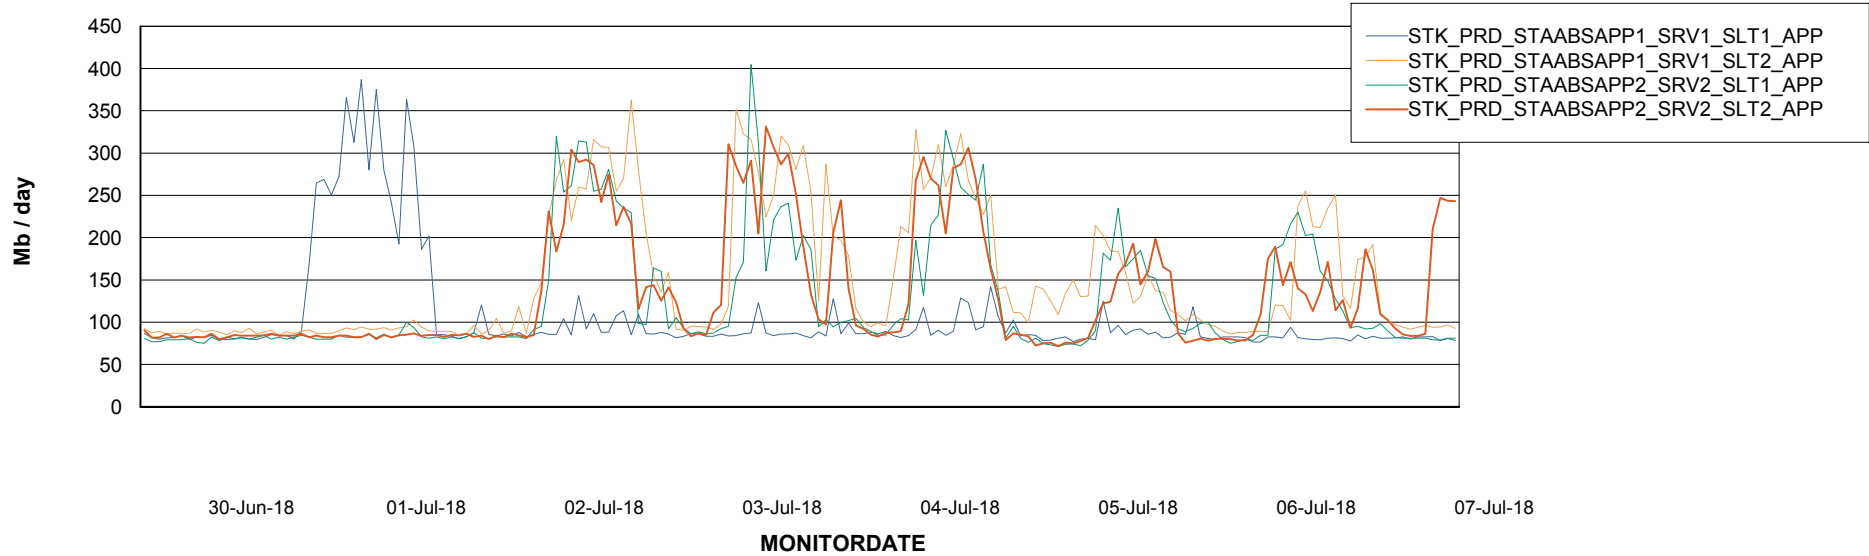

Weekly SLA Customer Report

Customer STK_Production
Database ID 82

Database Performance STKDB_ABS1 Production Database

Weekly SLA Customer Report

Customer STK_Production
Database ID 82

Database Performance STKDB_ABS1SB Standby Database

Weekly SLA Customer Report

Customer STK_Production
 Database ID 82

DATABASE SIZE STKDB_ABS1 Production Database

Database growth over last month

Database Tablespace STKDB_ABS1 Production Database

Date	Tablespace Name	Filesize (Gb)	Usedsize (Gb)	Percentage free
07-Jul-18	ABSDATA	179	128	29
	INDX	140	119	15
06-Jul-18	ABSDATA	179	127	29
	INDX	140	119	15
05-Jul-18	ABSDATA	179	126	30
	INDX	140	119	15
04-Jul-18	ABSDATA	179	126	30
	INDX	140	119	15
03-Jul-18	ABSDATA	179	127	29
	INDX	140	119	15
02-Jul-18	ABSDATA	179	126	30
	INDX	140	119	15
01-Jul-18	ABSDATA	179	126	30
	INDX	140	117	16

Weekly SLA Customer Report

Customer STK_Production
Database ID 82

ABSolute Application Server Services

Avg memory used per ABS Server Service

Avg users per day per ABS server

Weekly SLA Customer Report

Customer STK_Production
Database ID 82