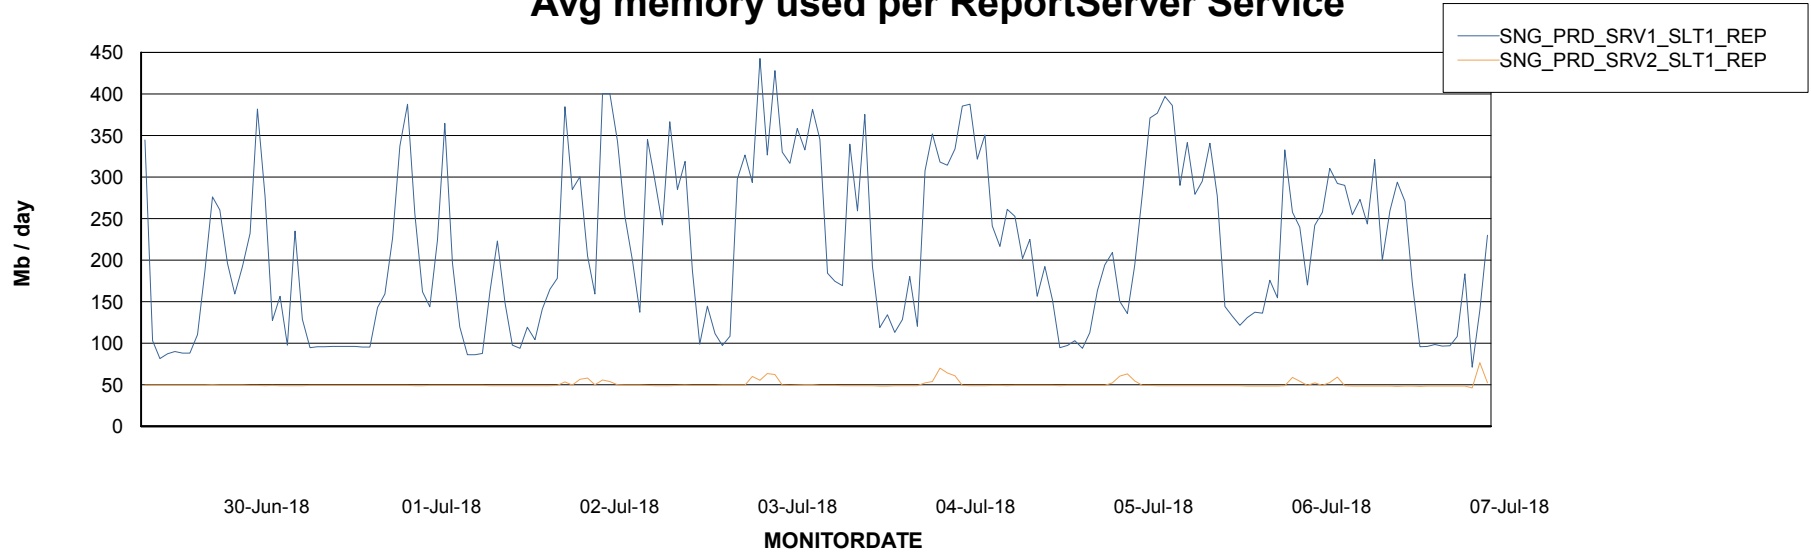

ABSSolute Application ReportServer Services

Avg memory used per ReportServer Service