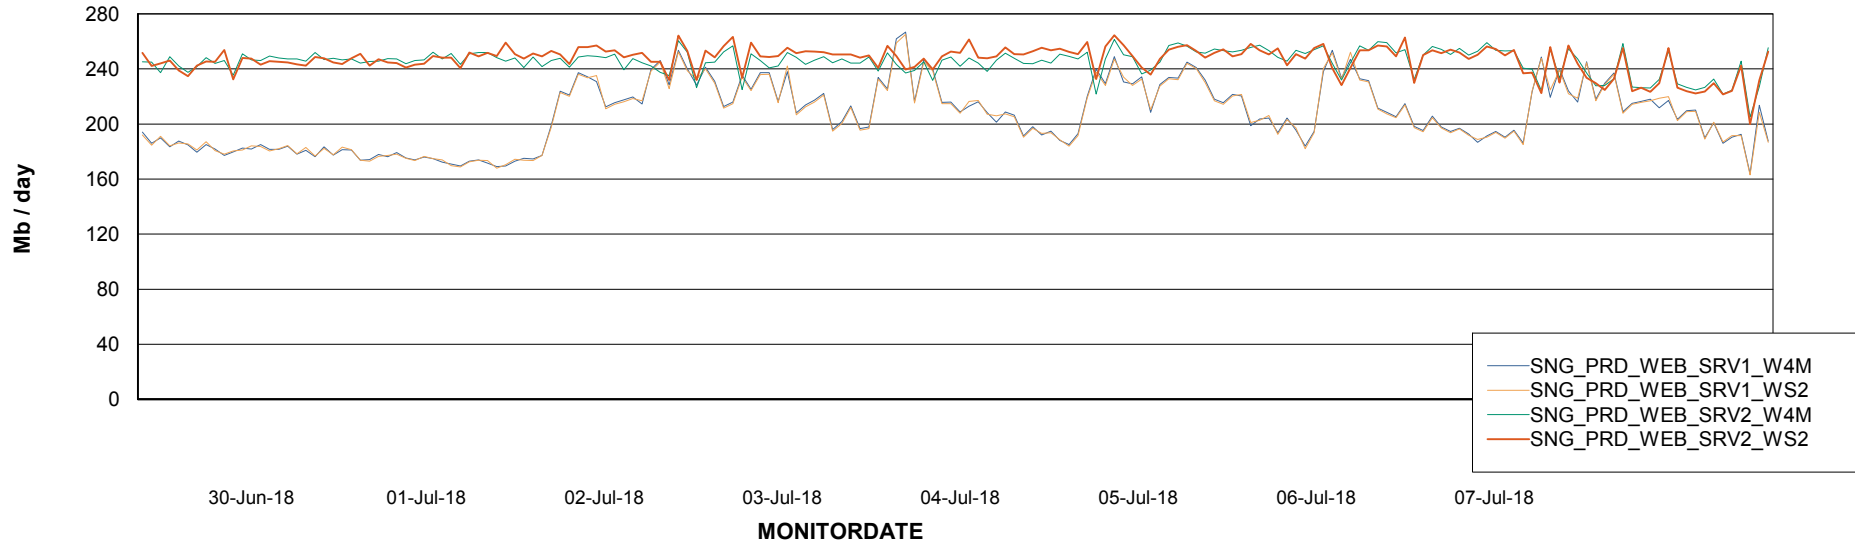

ABSSolute Application ReportServer Services

Avg memory used per ReportServer Service

Weekly SLA Customer Report

Customer SNG_Production
Database ID 70

ABSSolute Web Component Services

Avg memory used per ABS Web component