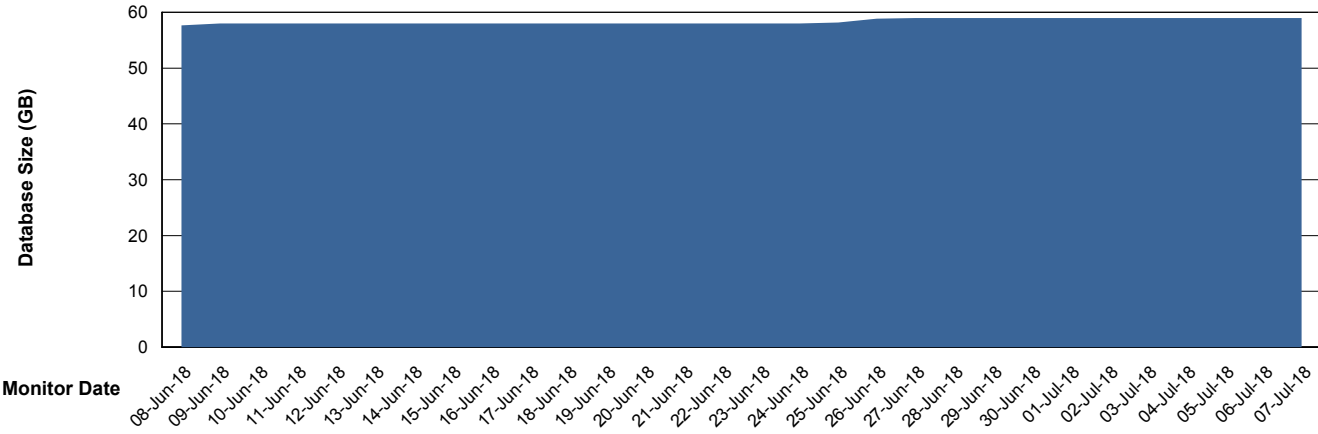

Weekly SLA Customer Report

Customer SNG_Production
Database ID 70

Database Performance SNGDB_Production

Weekly SLA Customer Report

Customer SNG_Production
 Database ID 70

DATABASE SIZE SNGDB_Production

Database growth over last month

Database Tablespace SNGDB_Production

Date	Tablespace Name	Filesize (Gb)	Usedsize (Gb)	Percentage free
07-Jul-18	ABSDATA	17	14	18
	INDX	50	44	12
06-Jul-18	ABSDATA	17	14	18
	INDX	50	44	12
05-Jul-18	ABSDATA	17	14	18
	INDX	50	44	12
04-Jul-18	ABSDATA	17	14	18
	INDX	50	43	14
03-Jul-18	ABSDATA	17	14	18
	INDX	50	43	14
02-Jul-18	ABSDATA	17	14	18
	INDX	50	43	14
01-Jul-18	ABSDATA	17	14	18
	INDX	50	43	14