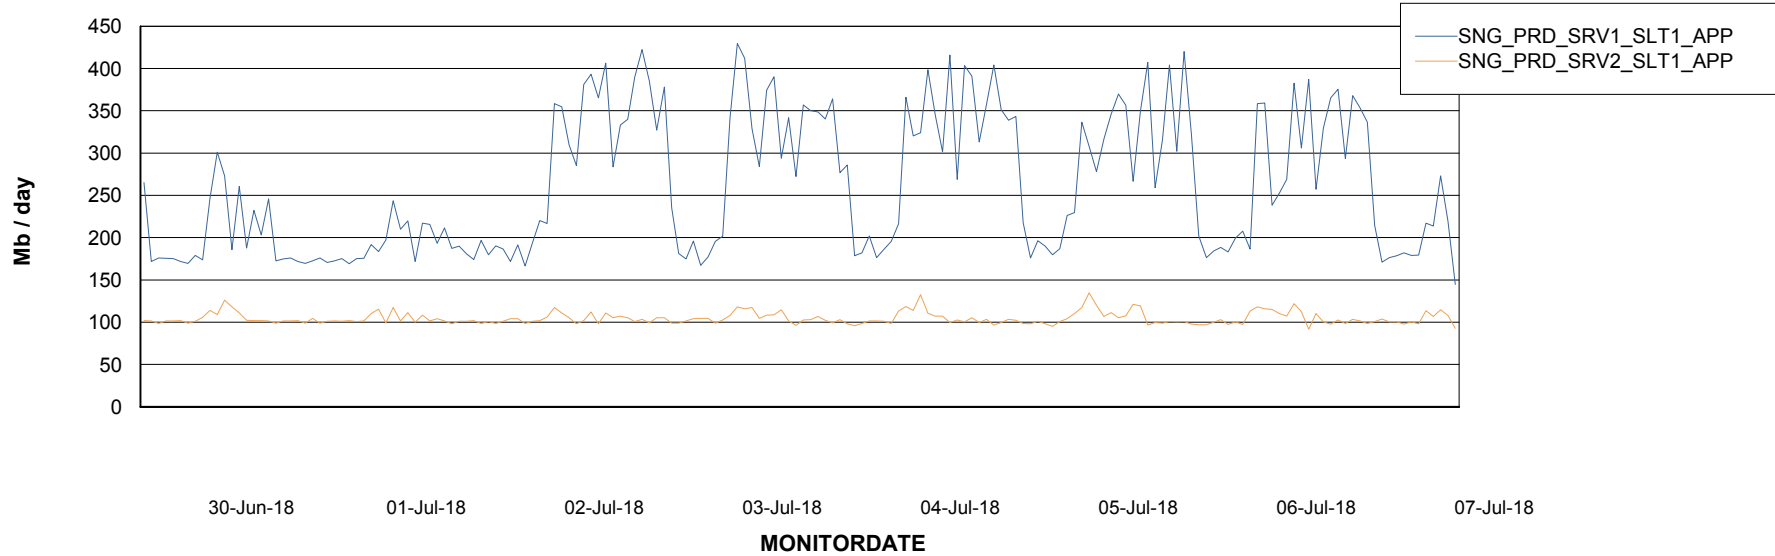

ABSSolute Application Server Services

Avg memory used per ABS Server Service