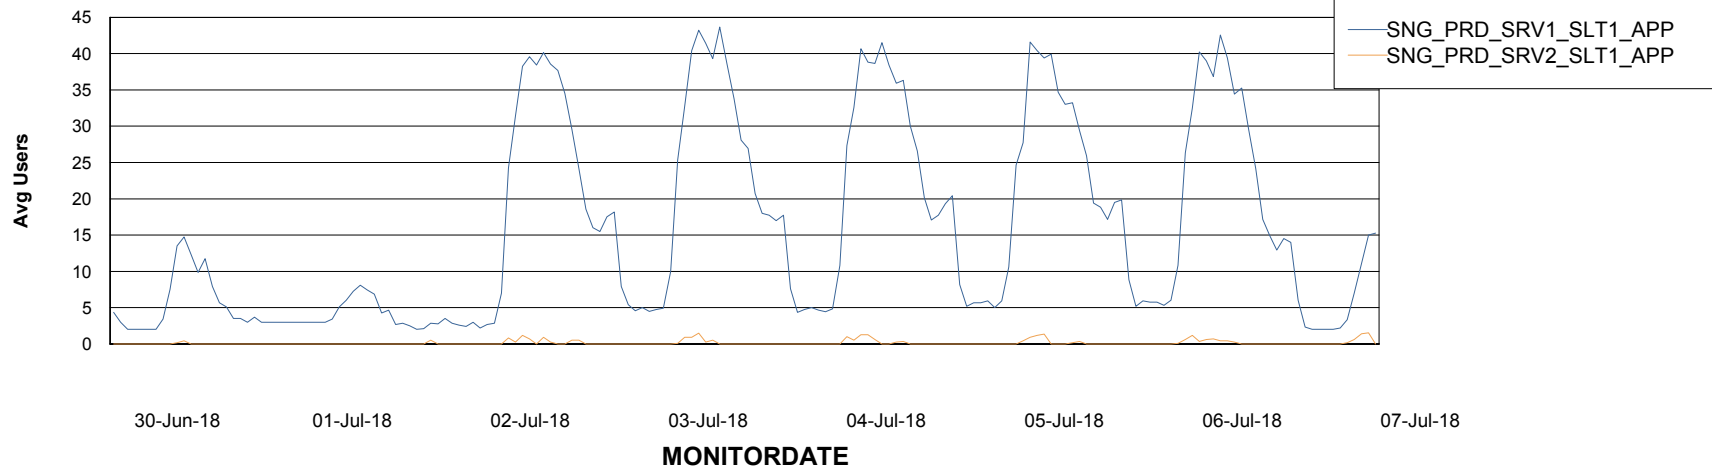

Database Tablespace SNGDB_Production

Date	Tablespace Name	Filesize (Gb)	Usedsize (Gb)	Percentage free
07-Jul-18	ABSDATA	17	14	18
	INDX	50	44	12
06-Jul-18	ABSDATA	17	14	18
	INDX	50	44	12
05-Jul-18	ABSDATA	17	14	18
	INDX	50	44	12
04-Jul-18	ABSDATA	17	14	18
	INDX	50	43	14
03-Jul-18	ABSDATA	17	14	18
	INDX	50	43	14
02-Jul-18	ABSDATA	17	14	18
	INDX	50	43	14
01-Jul-18	ABSDATA	17	14	18
	INDX	50	43	14

Weekly SLA Customer Report

Customer SNG_Production
Database ID 70

ABSSolute Application Server Services

Avg memory used per ABS Server Service

Avg users per day per ABS server

Weekly SLA Customer Report

Customer SNG_Production
Database ID 70