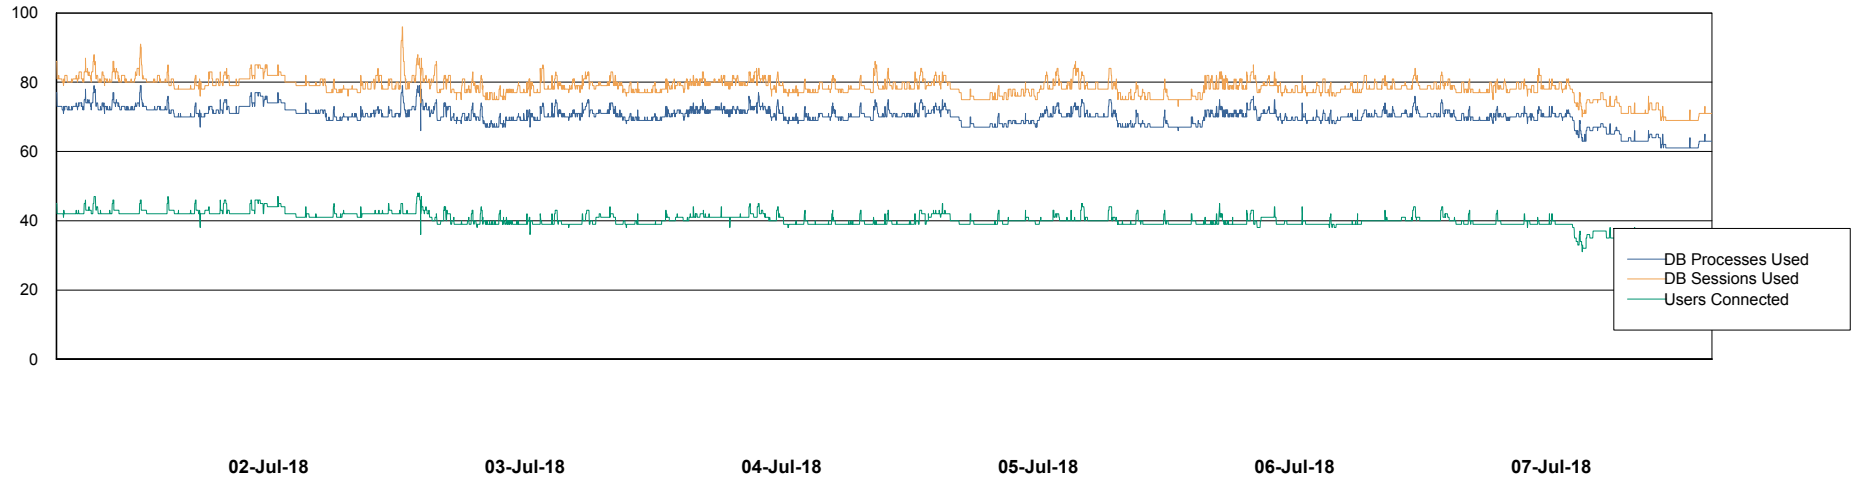

Database Performance RSSDB_Production