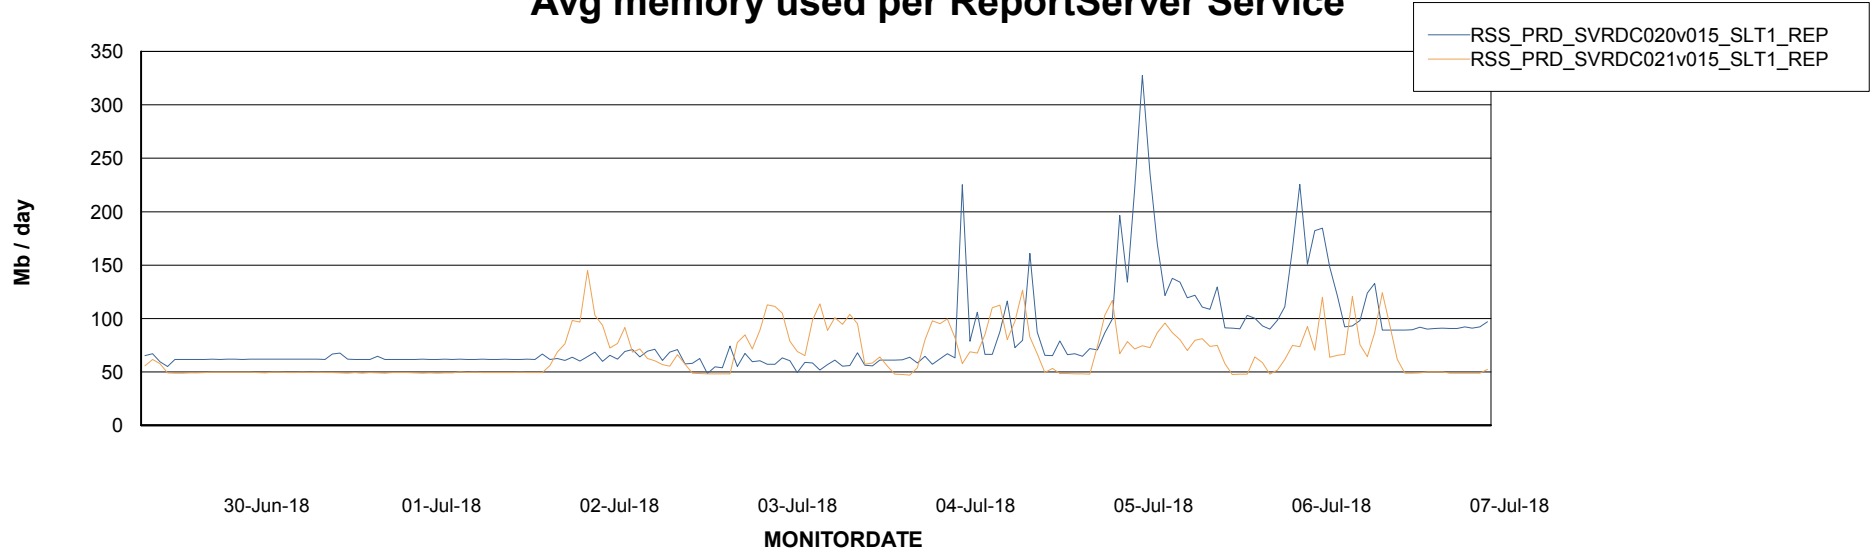

Avg memory used per ABS Server Service

Avg users per day per ABS server

Weekly SLA Customer Report

Customer RSS Production
Database ID 52

ABSSolute Application ReportServer Services

Avg memory used per ReportServer Service