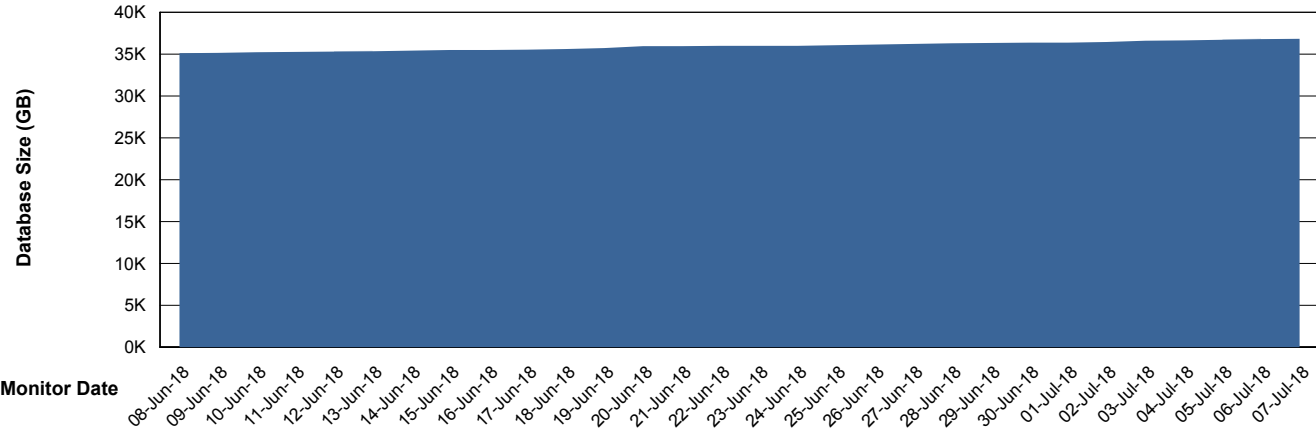

Weekly SLA Customer Report

Customer RSS Production
Database ID 52

Harddisk Usage RSS_PRD_SVRDC191v016

	Free disk space on c: (%)	Total disk space on c: (Gb)	Free disk space on d: (%)	Total disk space on d: (Gb)
07-Jul-18	16	60	56	200
06-Jul-18	16	60	56	200
05-Jul-18	16	60	56	200
04-Jul-18	16	60	56	200
03-Jul-18	17	60	56	200
02-Jul-18	17	60	56	200
01-Jul-18	17	60	56	200

Weekly SLA Customer Report

Customer RSS Production
Database ID 52

Database Performance RSSDB_Production

Weekly SLA Customer Report

Customer RSS Production
Database ID 52

Database Performance RSSDB_Standby

Weekly SLA Customer Report

Customer RSS Production
 Database ID 52

DATABASE SIZE RSSDB_Production

Database growth over last month

Database Tablespace RSSDB_Production

Date	Tablespace Name	Filesize (Gb)	Usedsize (Gb)	Percentage free
07-Jul-18	ABSDATA	20,000	15,721	21
	INDX	24,500	19,810	19
06-Jul-18	ABSDATA	20,000	15,721	21
	INDX	24,500	19,810	19
05-Jul-18	ABSDATA	20,000	15,707	21
	INDX	24,500	19,710	20
04-Jul-18	ABSDATA	20,000	15,694	22
	INDX	24,500	19,664	20
03-Jul-18	ABSDATA	20,000	15,686	22
	INDX	24,500	19,627	20
02-Jul-18	ABSDATA	20,000	15,610	22
	INDX	24,500	19,586	20
01-Jul-18	ABSDATA	20,000	15,534	22
	INDX	24,500	19,538	20