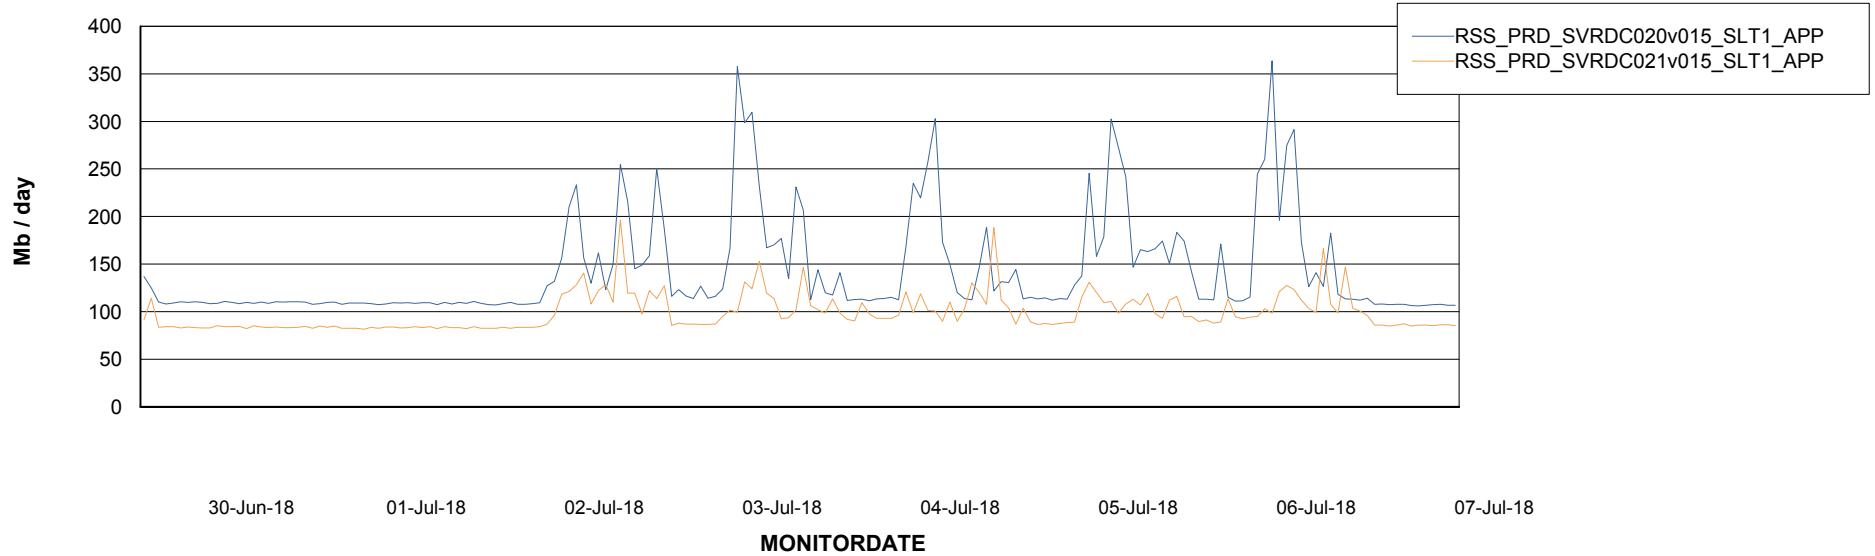

ABSSolute Application Server Services

Avg memory used per ABS Server Service