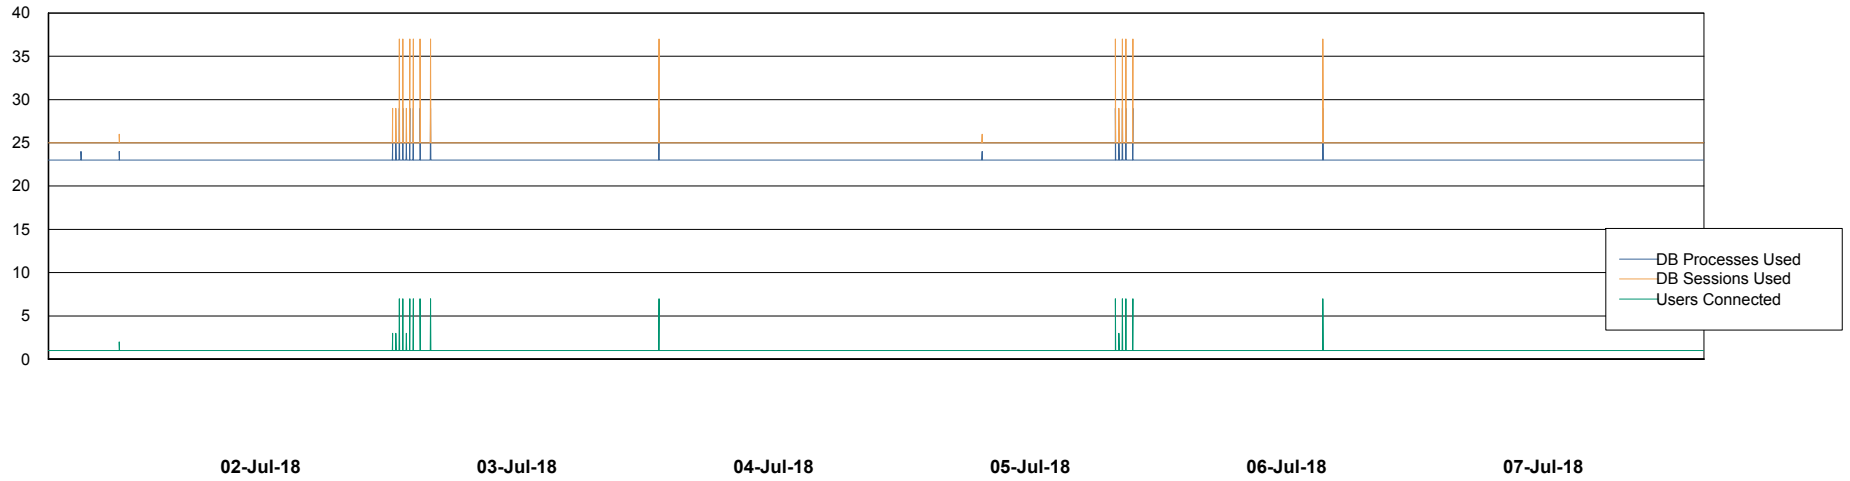

Weekly SLA Customer Report

Customer RSS Production
Database ID 52

Database Performance RSSDB_Production

Weekly SLA Customer Report

Customer RSS Production
Database ID 52

Database Performance RSSDB_Standby

Weekly SLA Customer Report