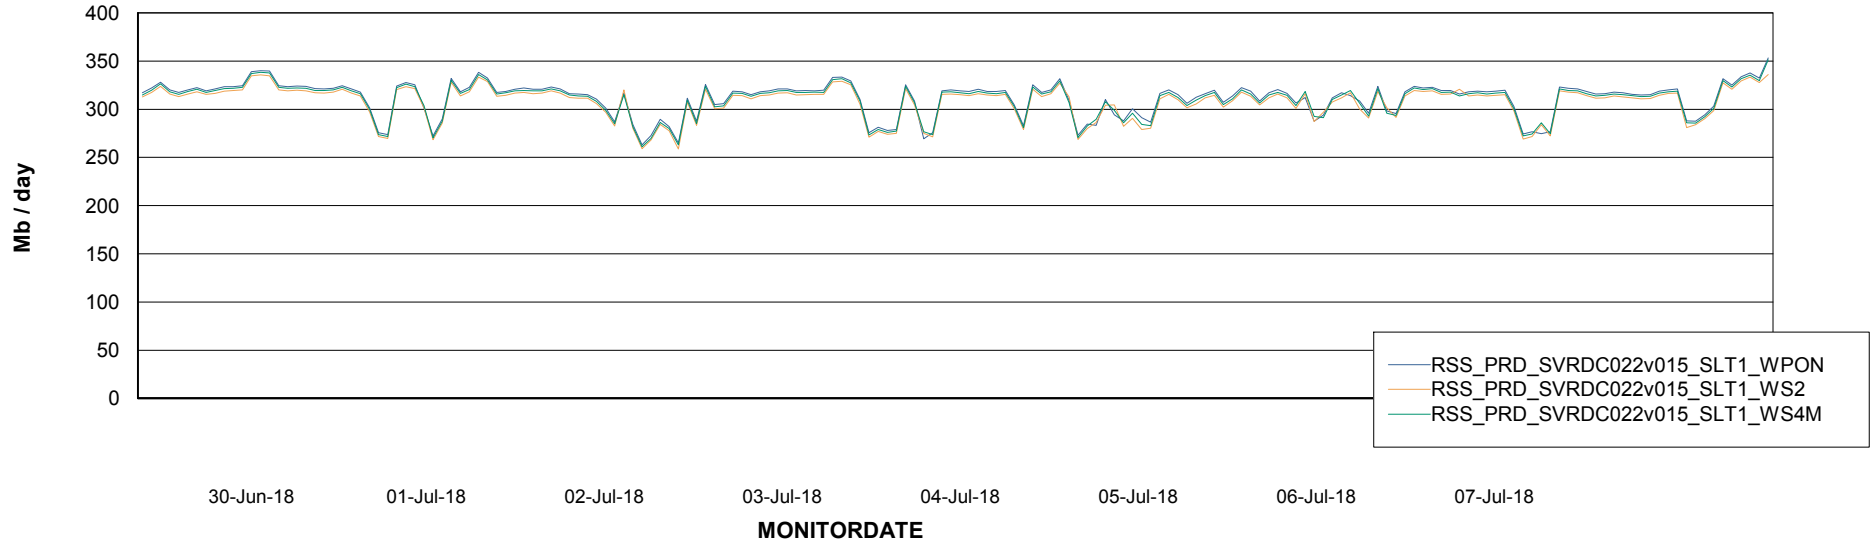

ABSSolute Web Component Services

Avg memory used per ABS Web component