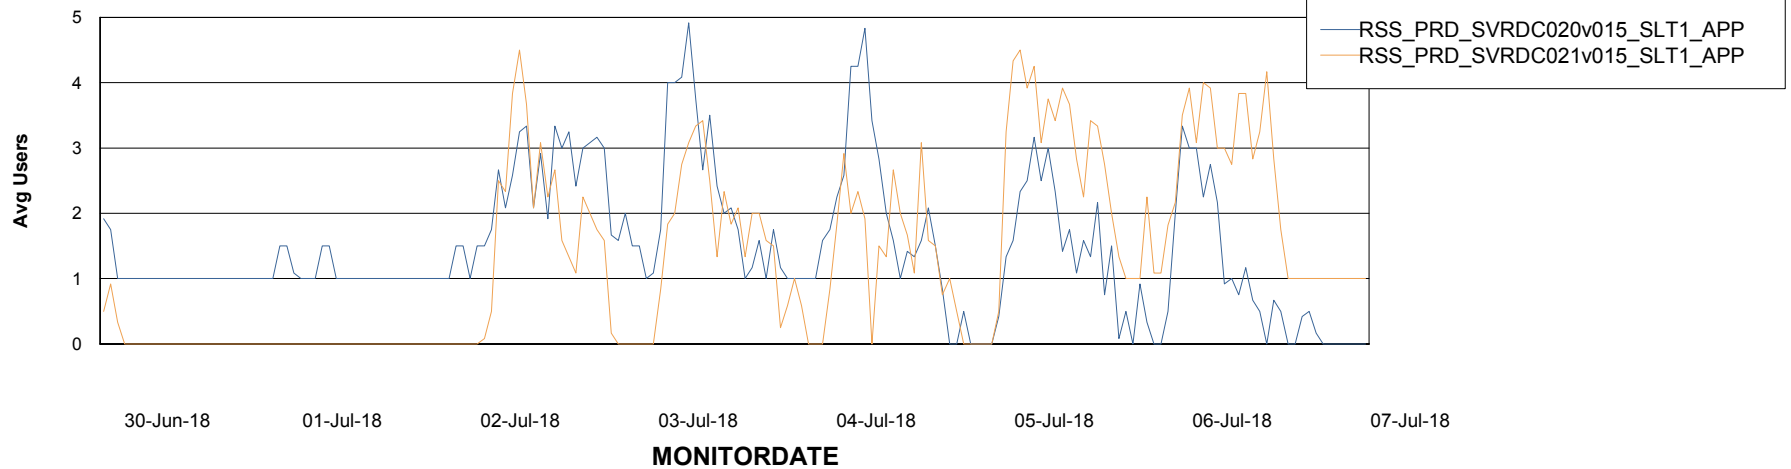

Avg users per day per ABS server