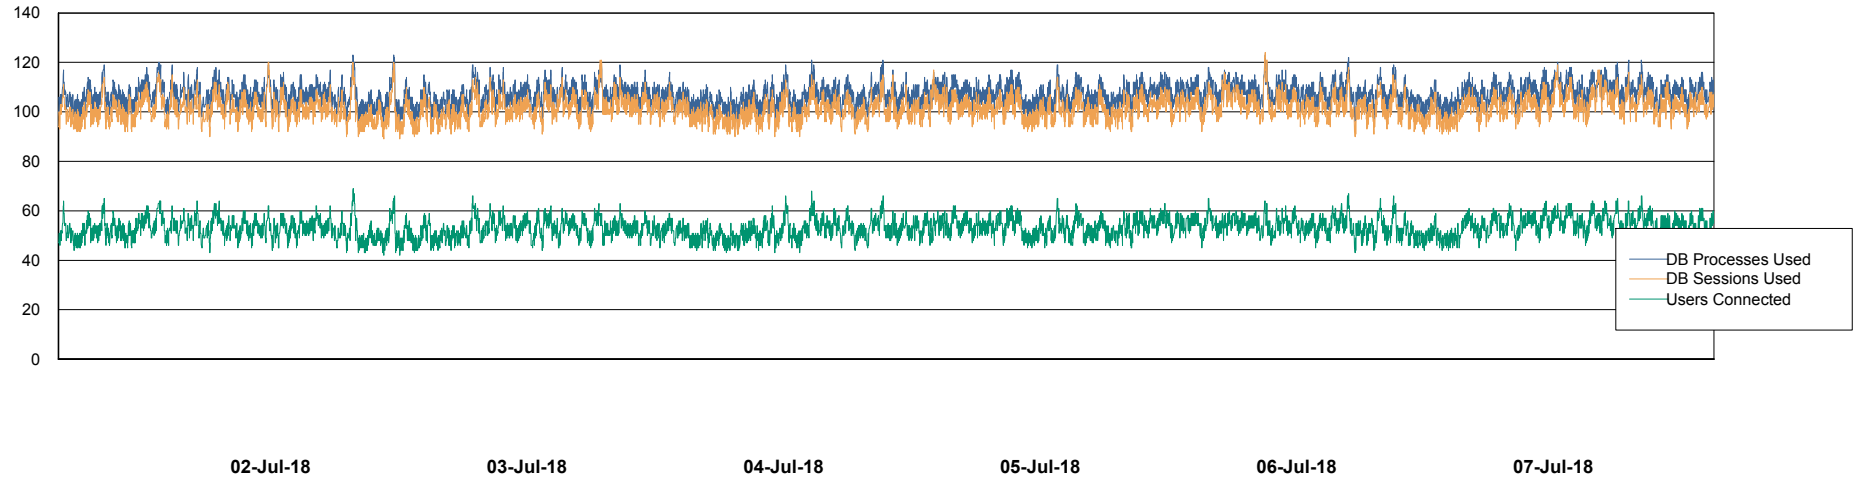

Database Performance PHSDB_Production