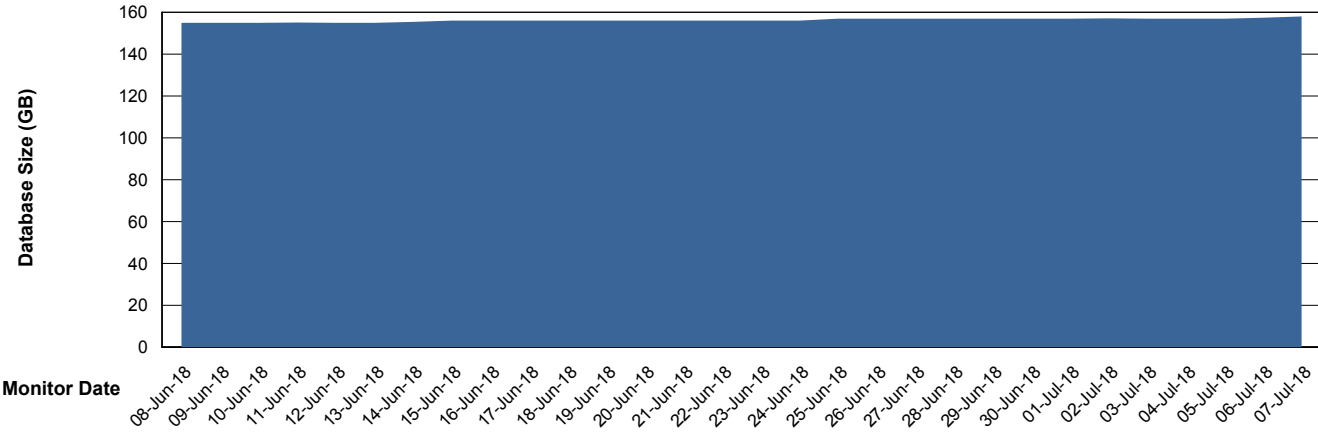

DATABASE SIZE PHSDB_Production

Database growth over last month