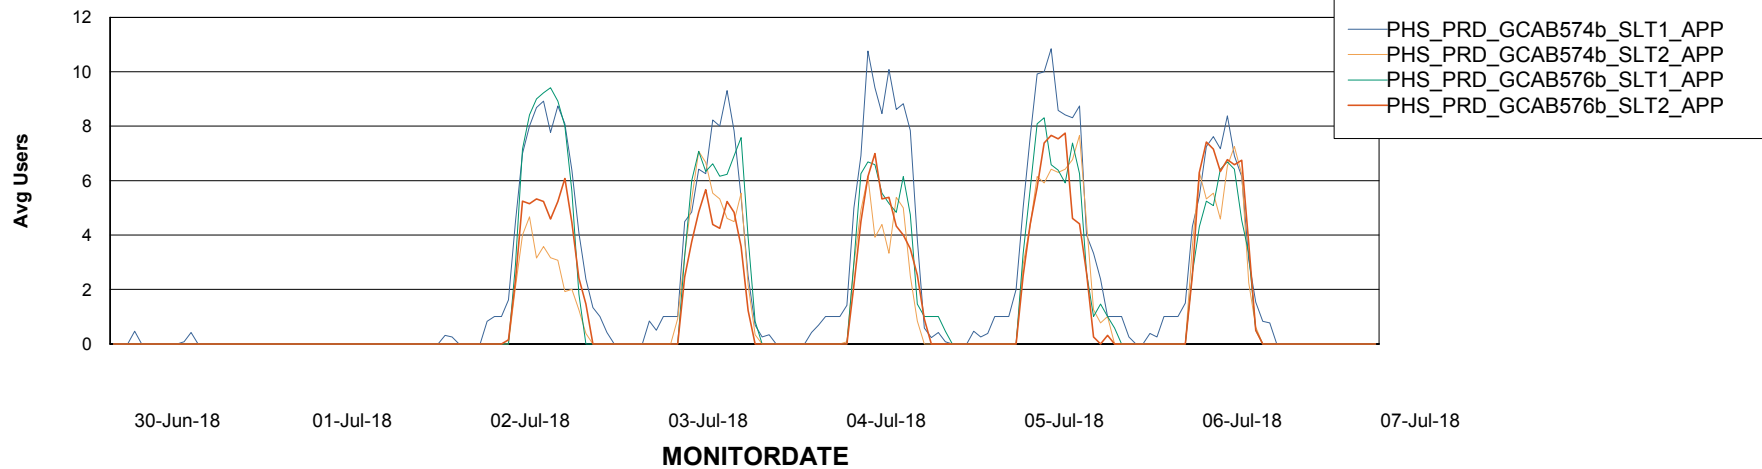

Avg users per day per ABS server