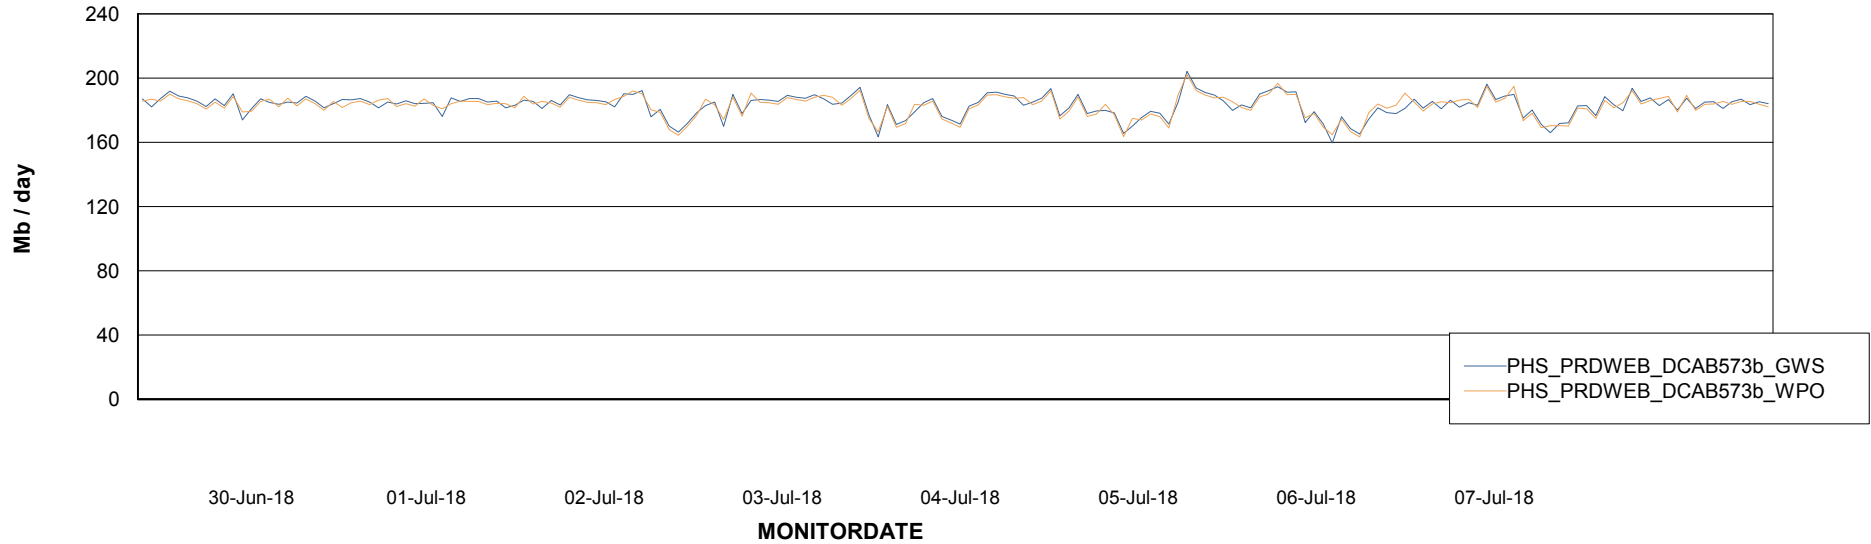

ABSSolute Web Component Services

Avg memory used per ABS Web component