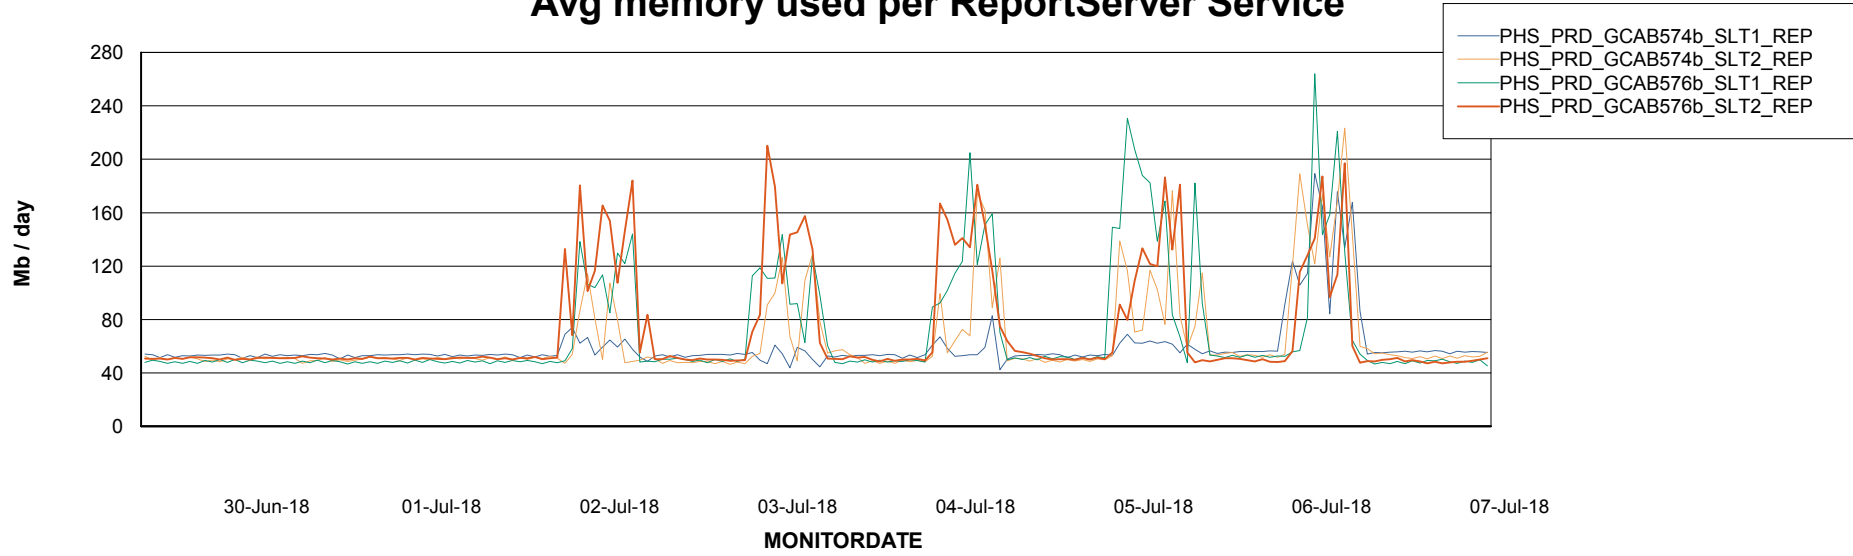

ABSSolute Application ReportServer Services

Avg memory used per ReportServer Service