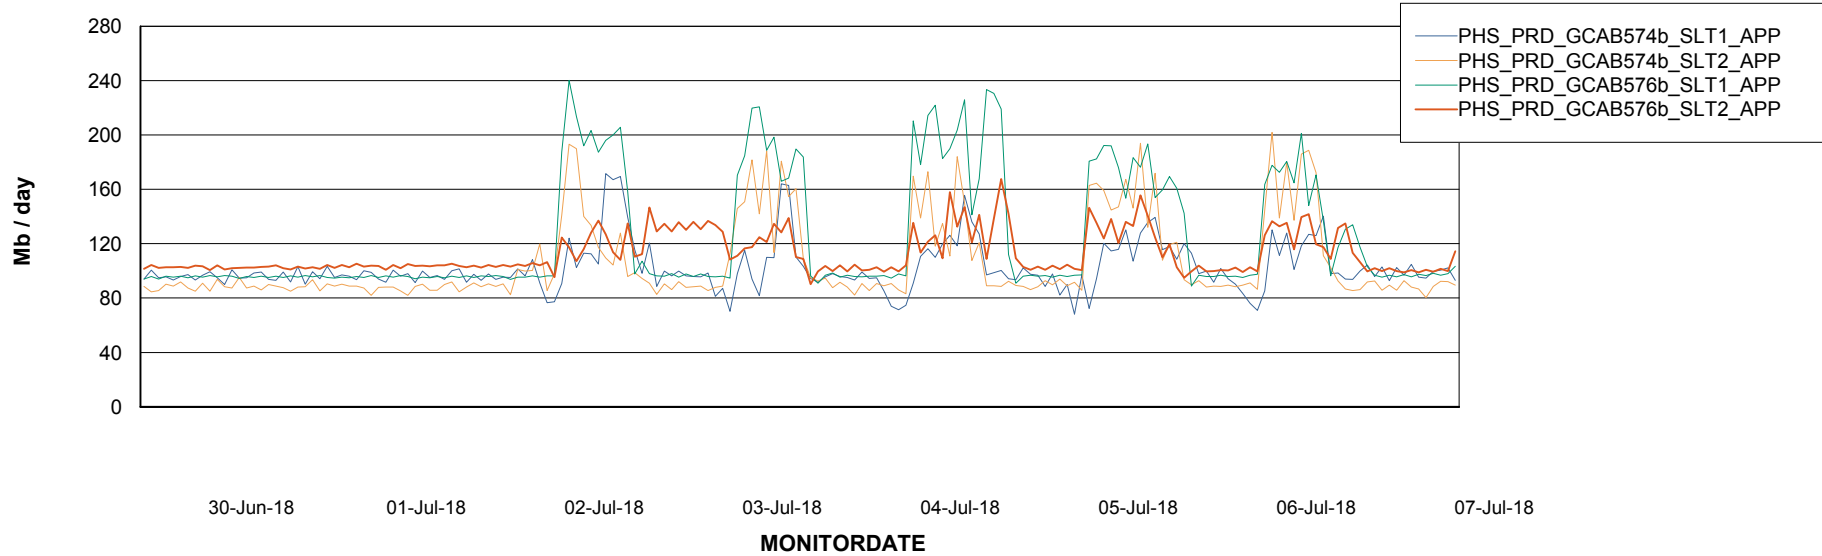

ABSolute Application Server Services

Avg memory used per ABS Server Service