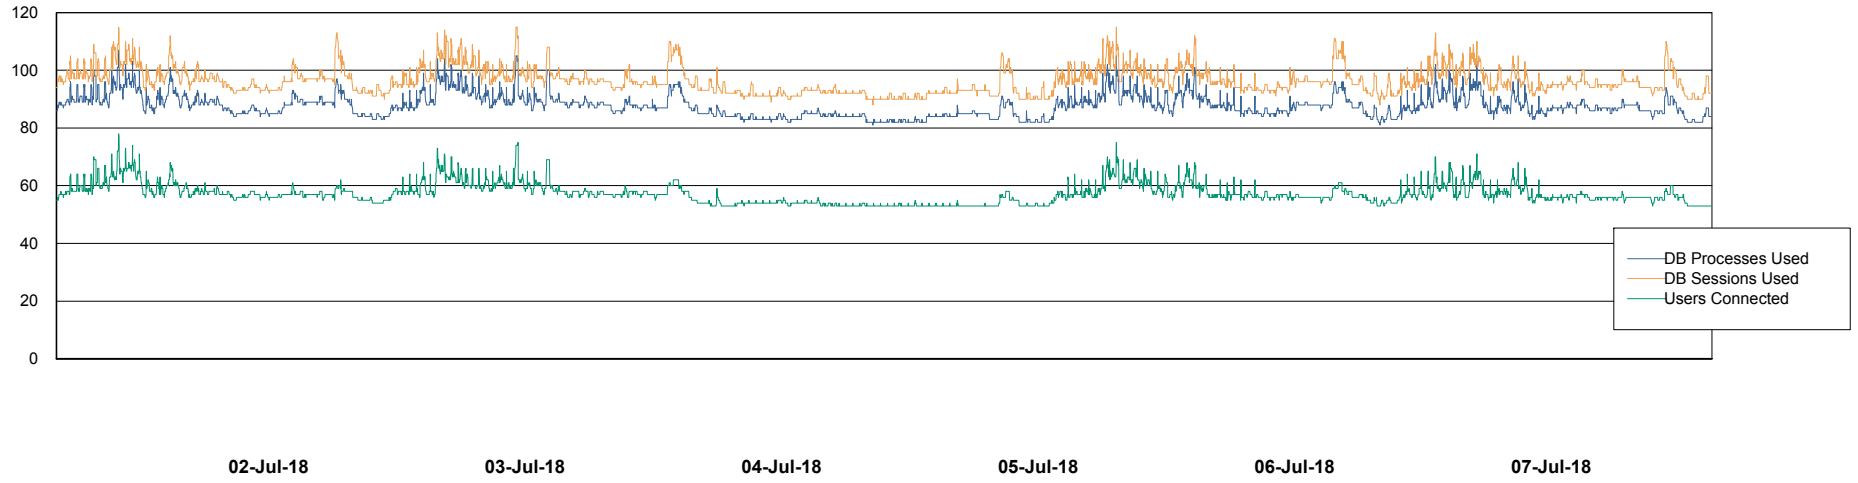

Database Performance PCODB_Production