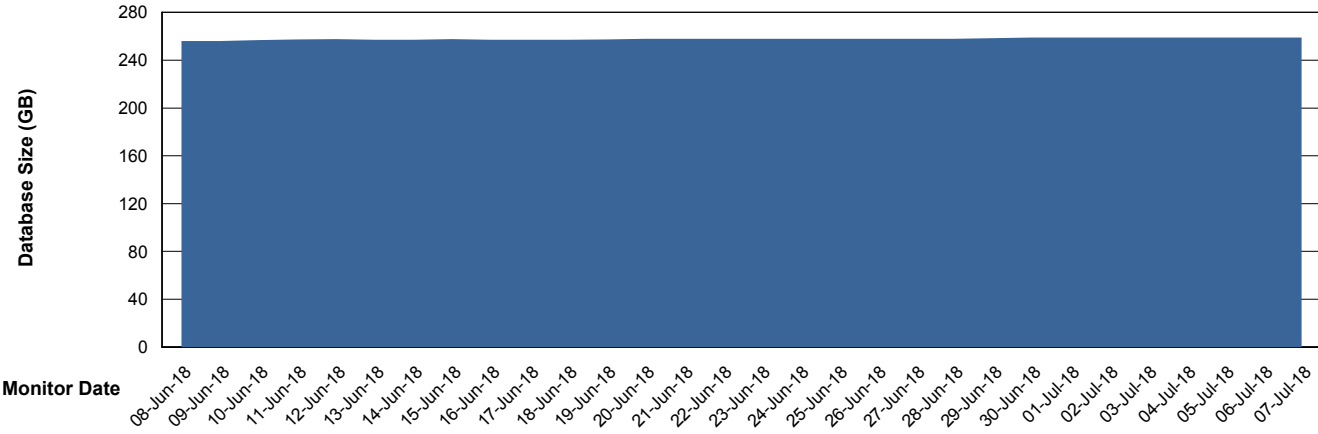

DATABASE SIZE PCODB_Production

Database growth over last month

Database Tablespace PCODB_Production

Date	Tablespace Name	Filesize (Gb)	Usedsize (Gb)	Percentage free
07-Jul-18	ABSDATA	103	87	16
	INDX	202	170	16
06-Jul-18	ABSDATA	103	87	16
	INDX	202	170	16
05-Jul-18	ABSDATA	103	87	16
	INDX	202	170	16
04-Jul-18	ABSDATA	103	87	16
	INDX	202	170	16
03-Jul-18	ABSDATA	103	87	16
	INDX	202	170	16
02-Jul-18	ABSDATA	103	87	16
	INDX	202	170	16
01-Jul-18	ABSDATA	103	87	16
	INDX	202	170	16