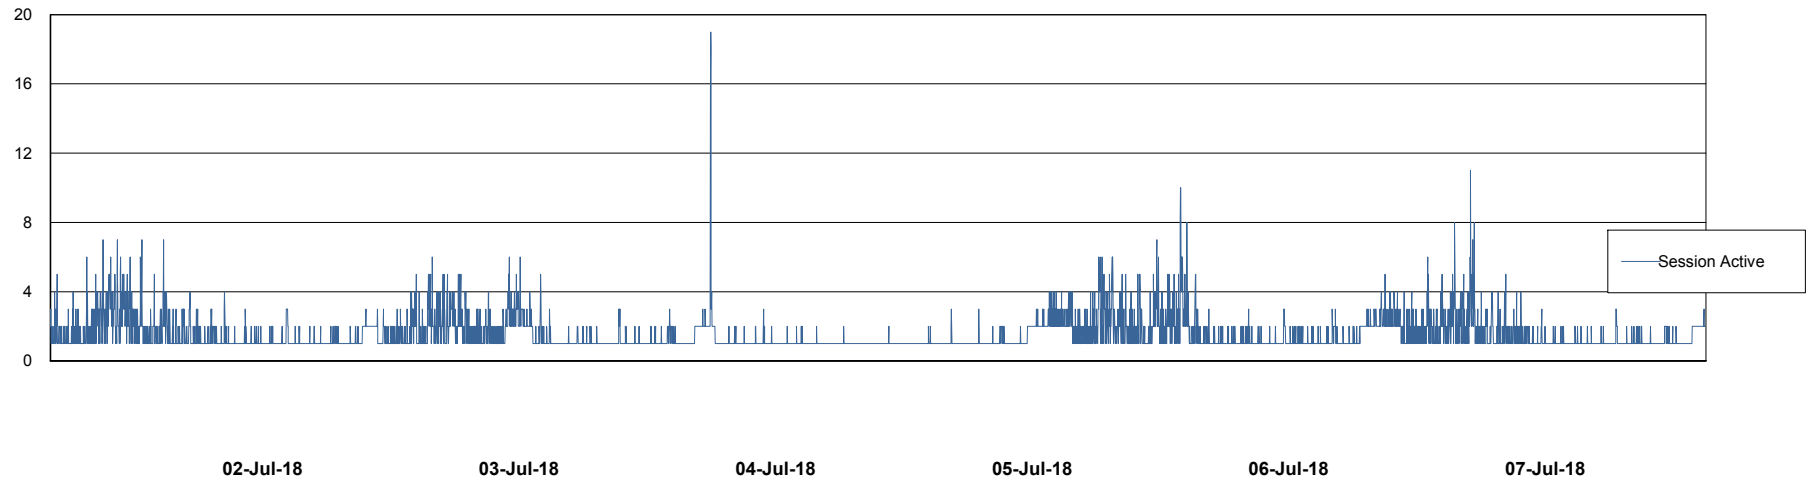

Database Performance PCODB_Production