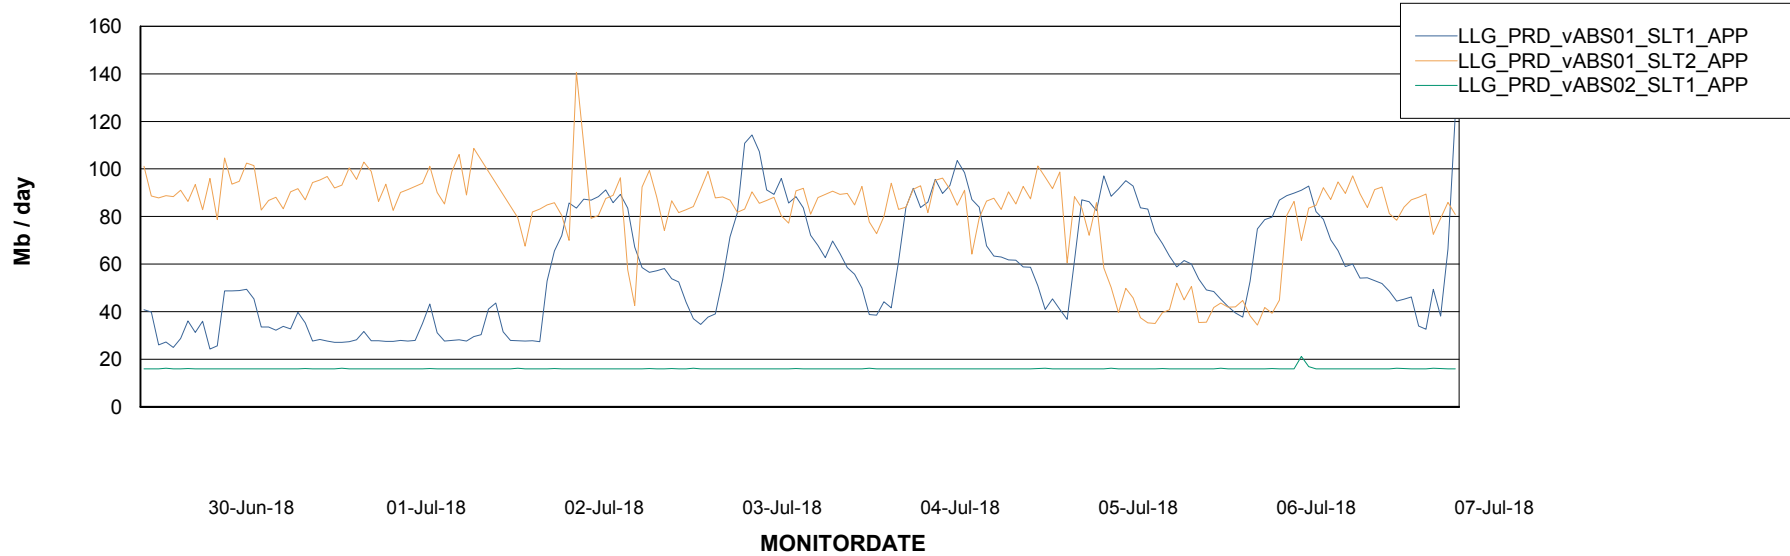

ABSSolute Application Server Services

Avg memory used per ABS Server Service