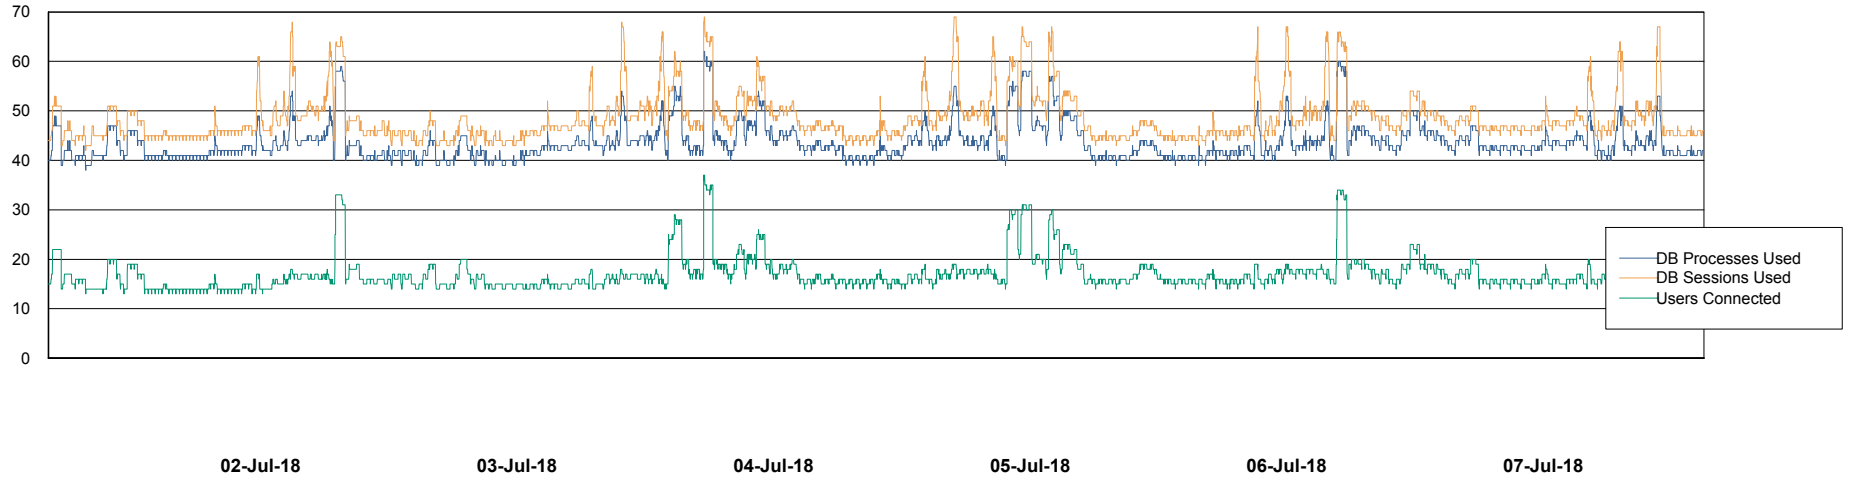

Database Performance LLGDBBI_Production