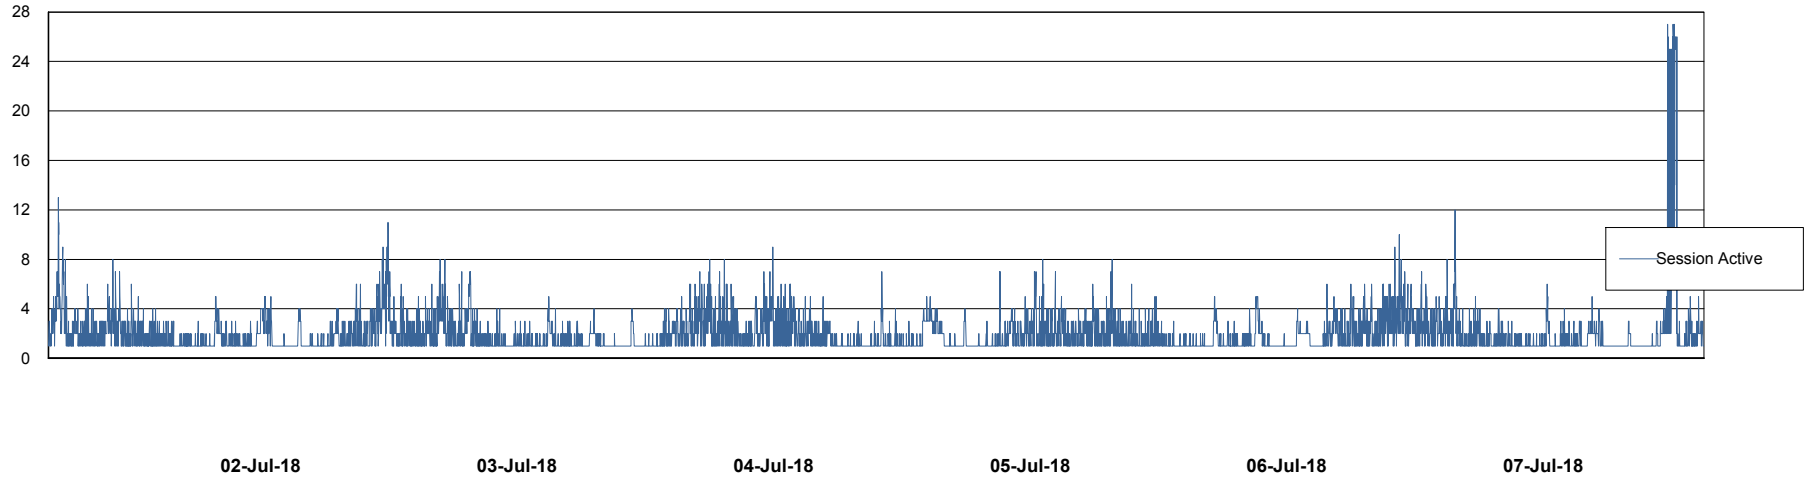

Database Performance LLGDB_Production