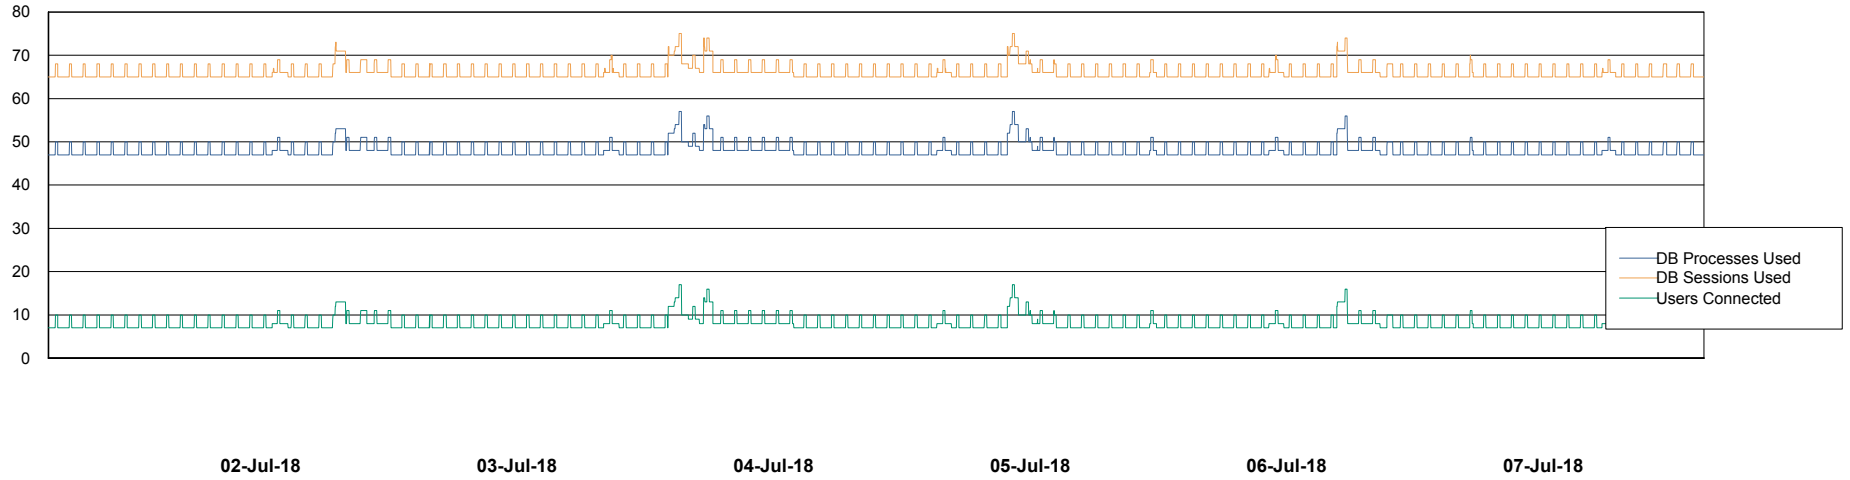

Weekly SLA Customer Report

Customer LLG_Production
Database ID 53

Database Performance LLGDB_Production

Weekly SLA Customer Report

Customer LLG_Production
Database ID 53

Database Performance LLGDB_Standby

Weekly SLA Customer Report