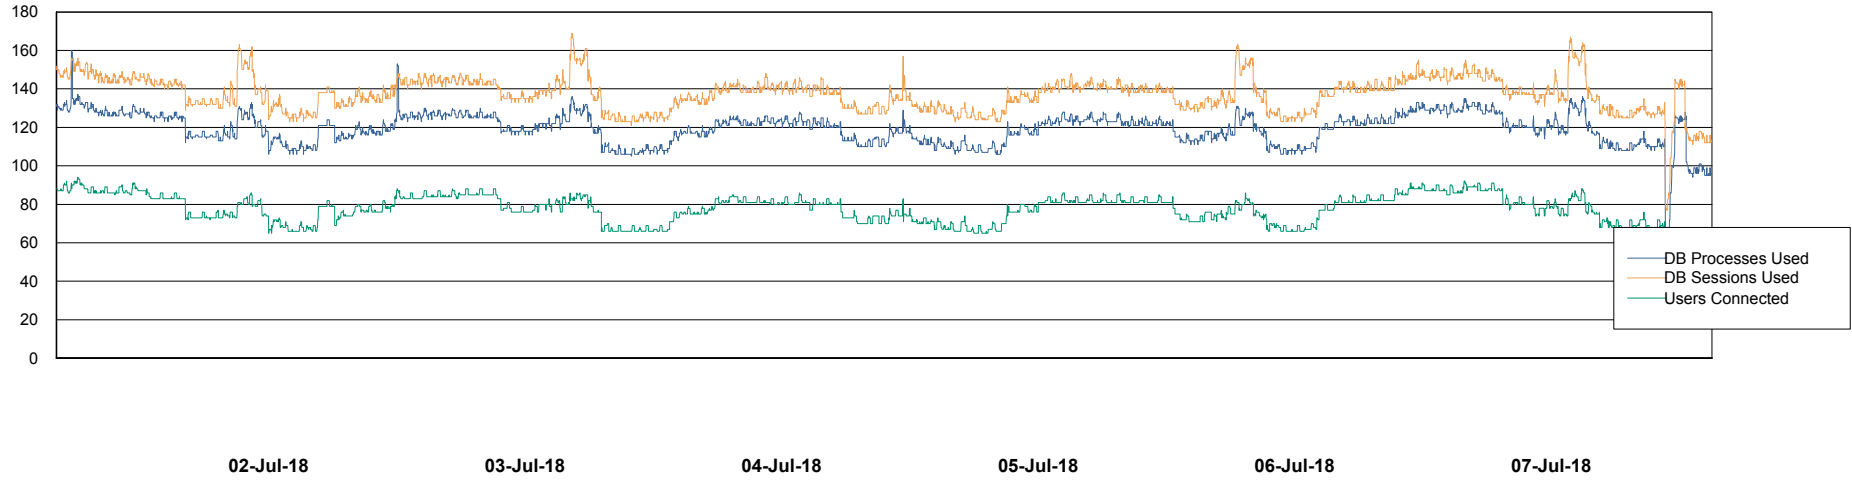

Database Performance LLGDB_Production