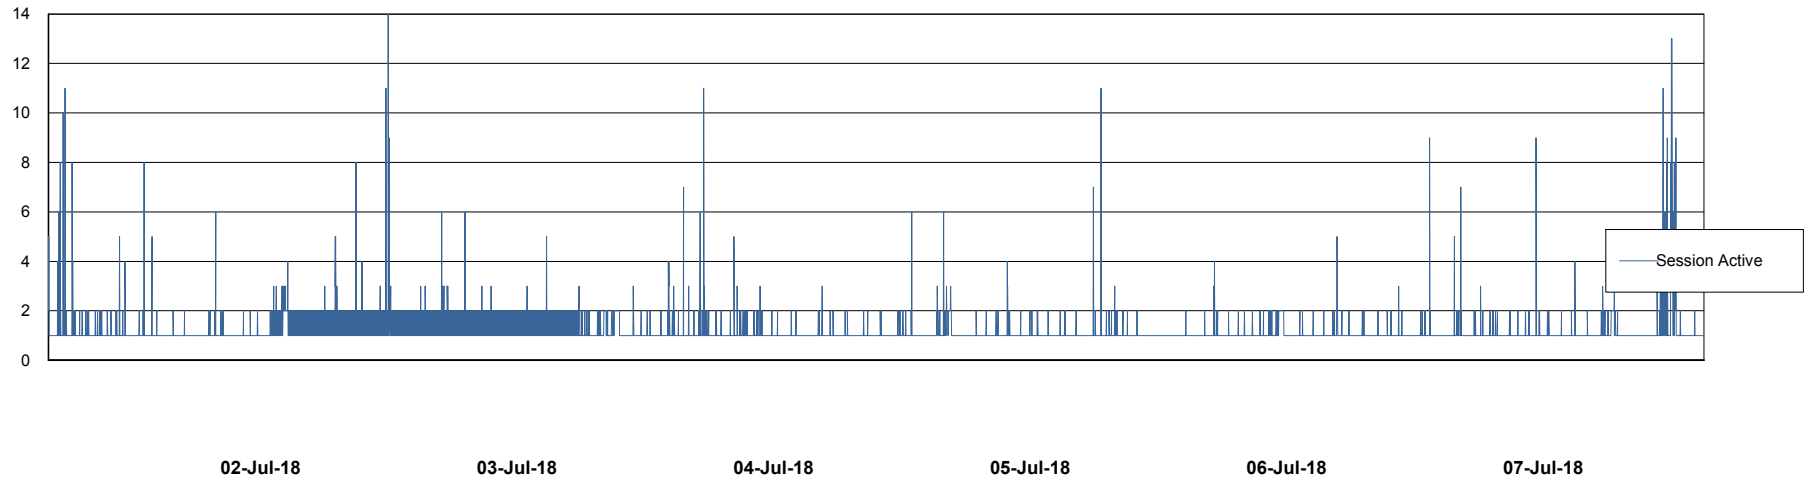

Weekly SLA Customer Report

Customer LLG_Production
Database ID 53

Database Performance LLGDB_Production

Weekly SLA Customer Report

Customer LLG_Production
Database ID 53

Database Performance LLGDB_Standby

Weekly SLA Customer Report