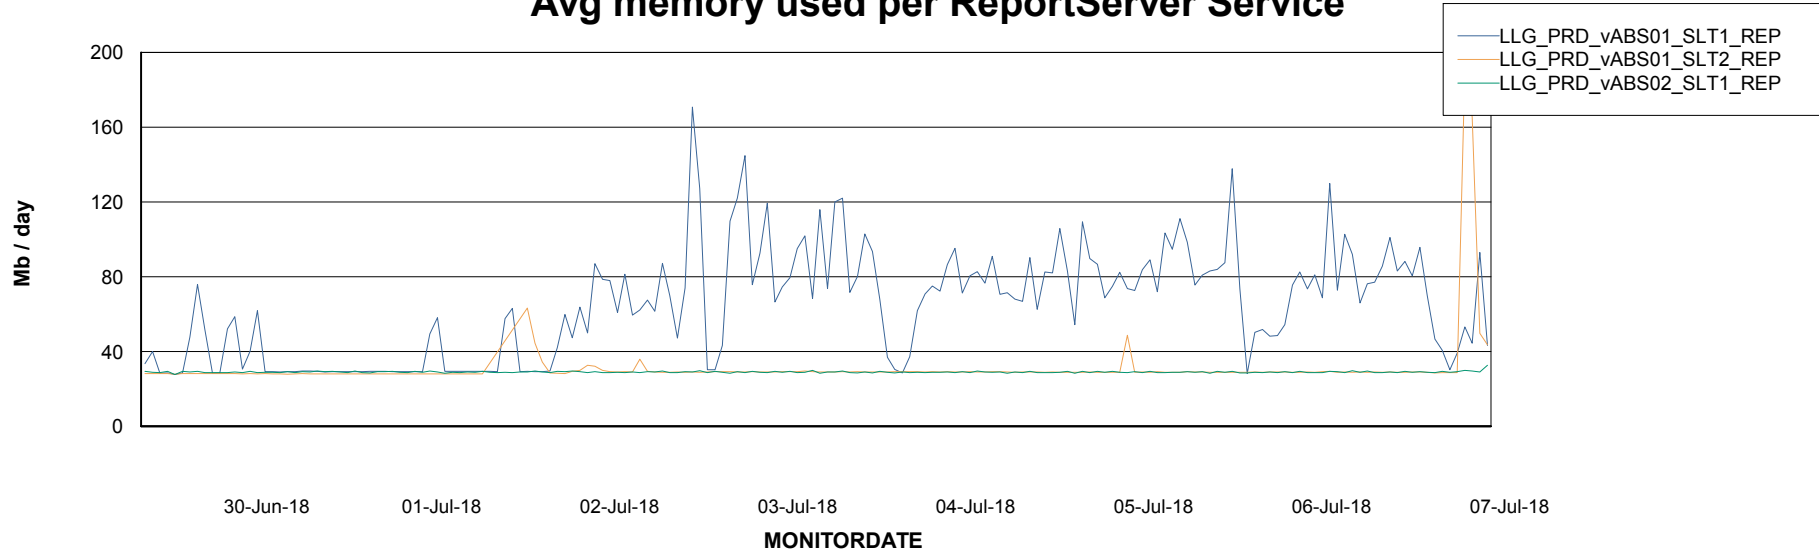

ABSSolute Application ReportServer Services

Avg memory used per ReportServer Service