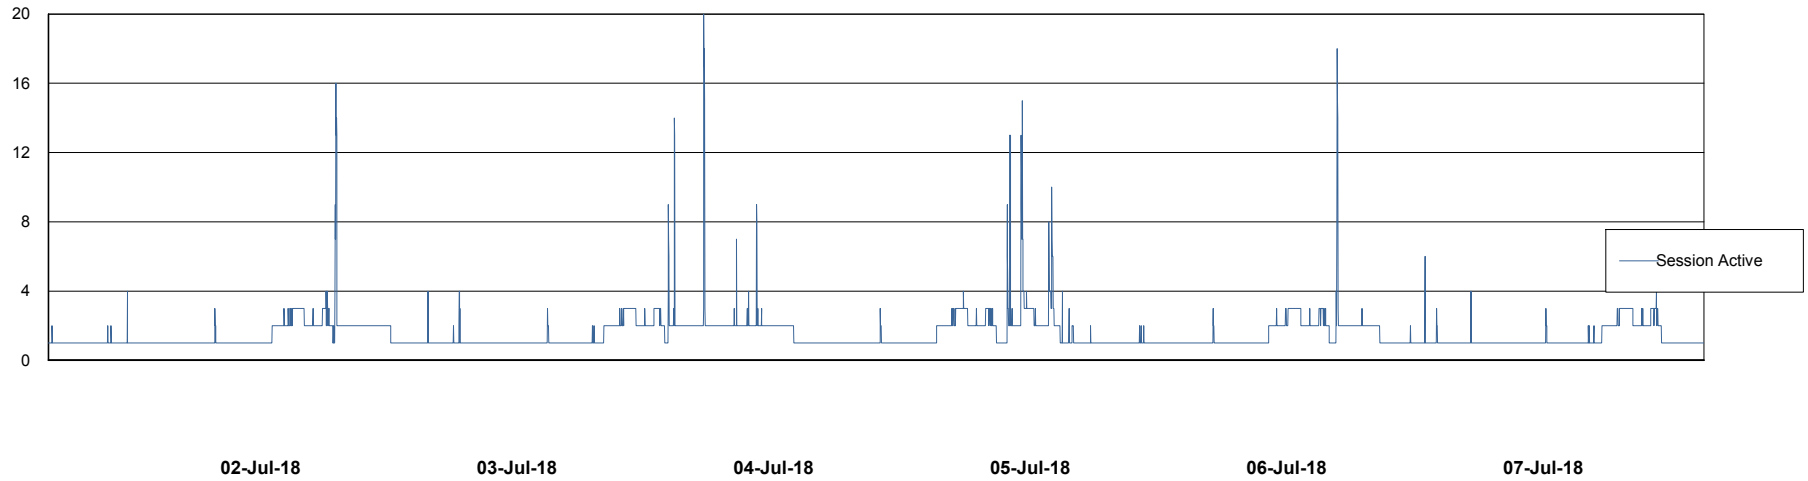

Database Performance LLGDBBI_Production