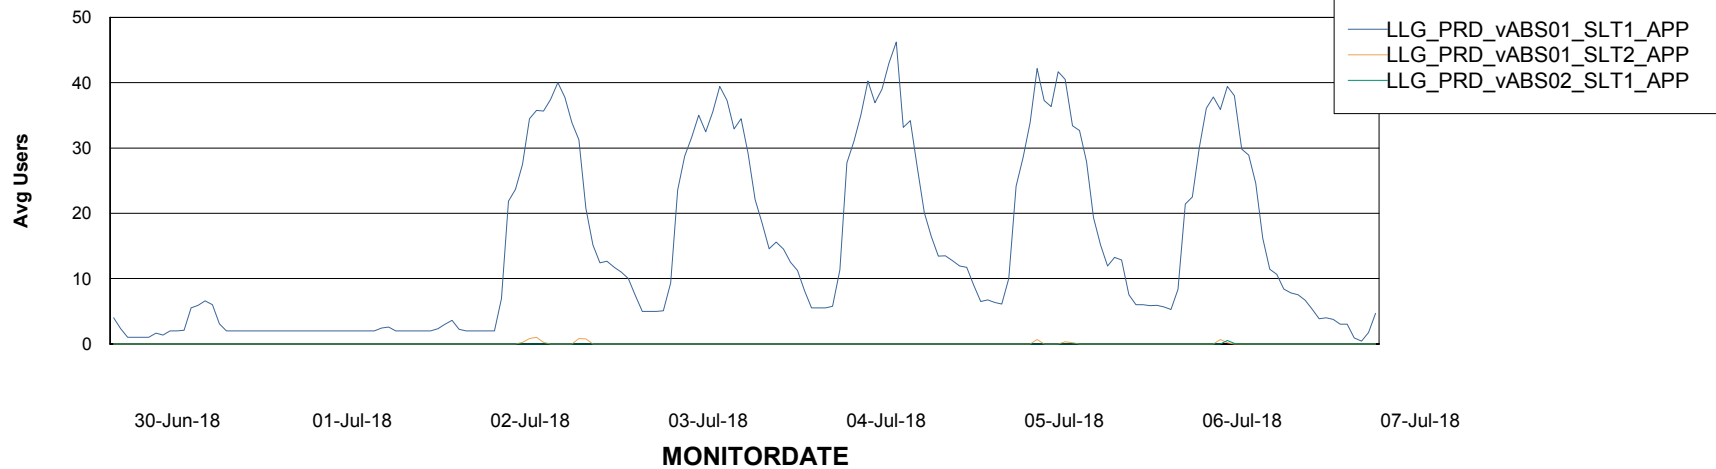

Weekly SLA Customer Report

Customer LLG_Production
Database ID 53

ABSSolute Application Server Services

Avg memory used per ABS Server Service

Avg users per day per ABS server

Weekly SLA Customer Report

Customer LLG_Production
Database ID 53