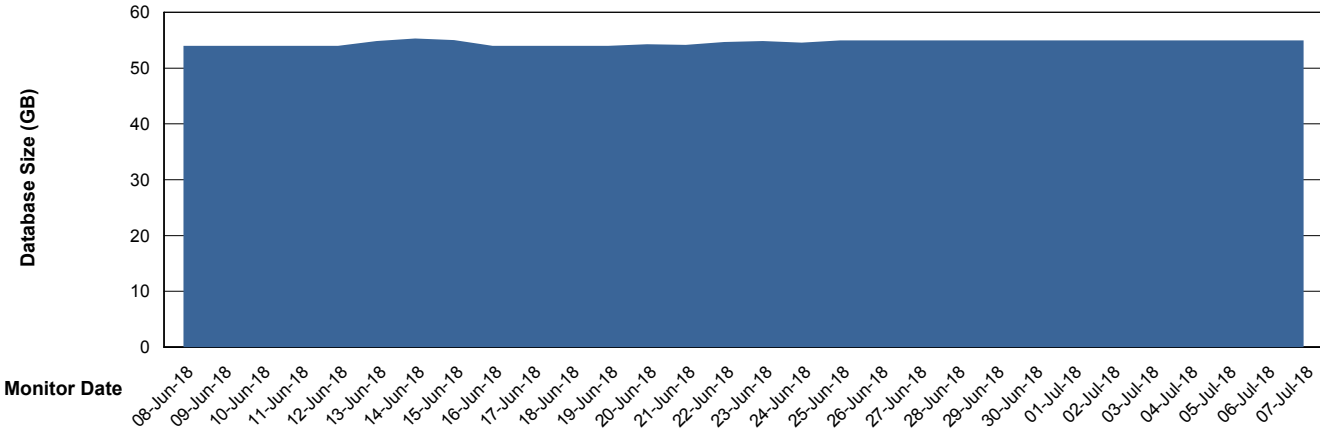

Weekly SLA Customer Report

Customer KLA_Production
Database ID 65

Database Performance KLADB_Production

Weekly SLA Customer Report

Customer KLA_Production
Database ID 65

Database Performance KLADB_Standby

Weekly SLA Customer Report

Customer KLA_Production
 Database ID 65

DATABASE SIZE KLADB_Production

Database growth over last month

Database Tablespace KLADB_Production

Date	Tablespace Name	Filesize (Gb)	Usedsize (Gb)	Percentage free
07-Jul-18	ABSDATA	35	26	26
	INDX	35	26	26
06-Jul-18	ABSDATA	35	26	26
	INDX	35	26	26
05-Jul-18	ABSDATA	35	26	26
	INDX	35	26	26
04-Jul-18	ABSDATA	35	26	26
	INDX	35	26	26
03-Jul-18	ABSDATA	35	26	26
	INDX	35	26	26
02-Jul-18	ABSDATA	28	26	7
	INDX	28	26	7
01-Jul-18	ABSDATA	28	26	7
	INDX	28	26	7