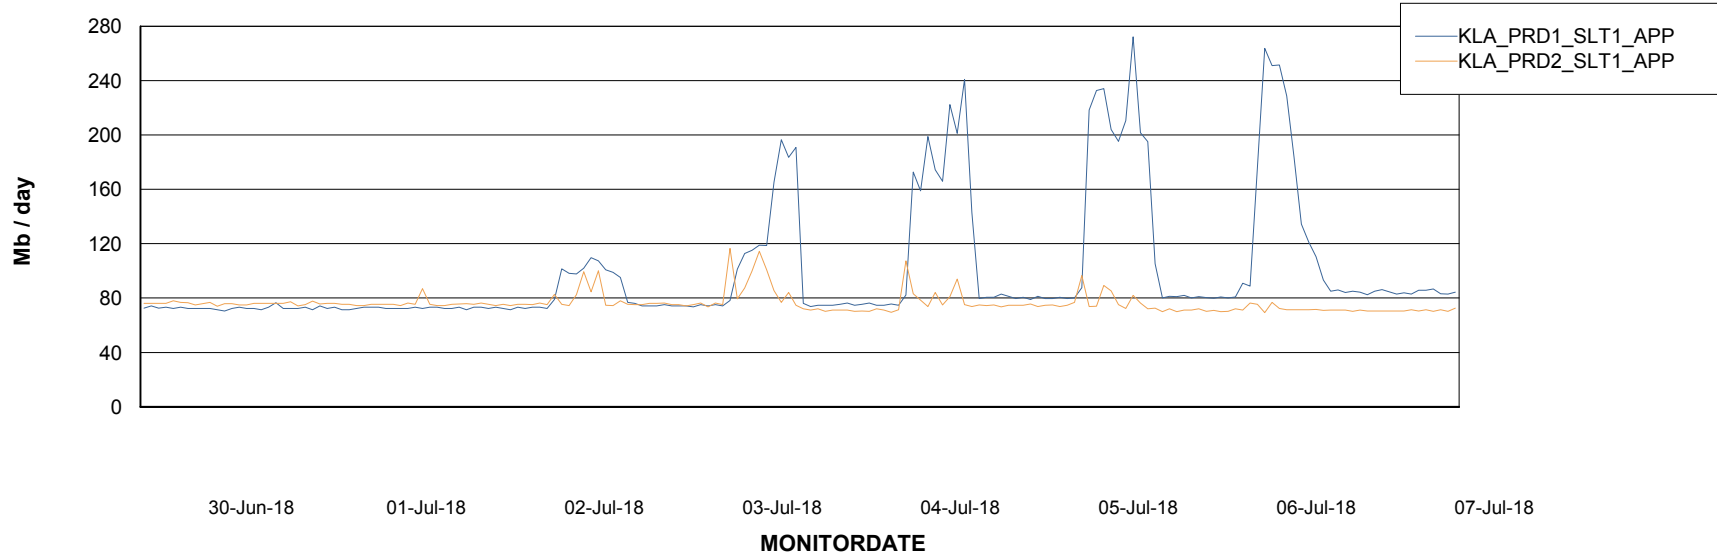

ABSSolute Application Server Services

Avg memory used per ABS Server Service