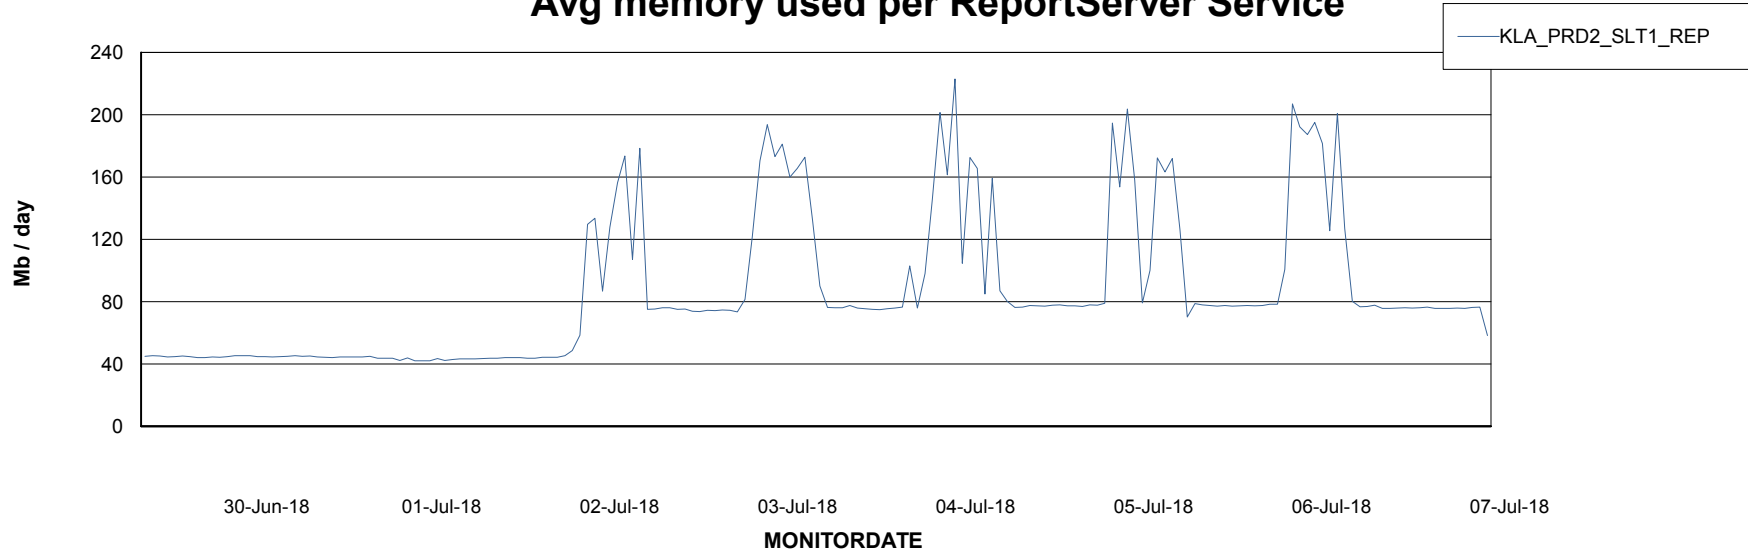

ABSSolute Application ReportServer Services

Avg memory used per ReportServer Service