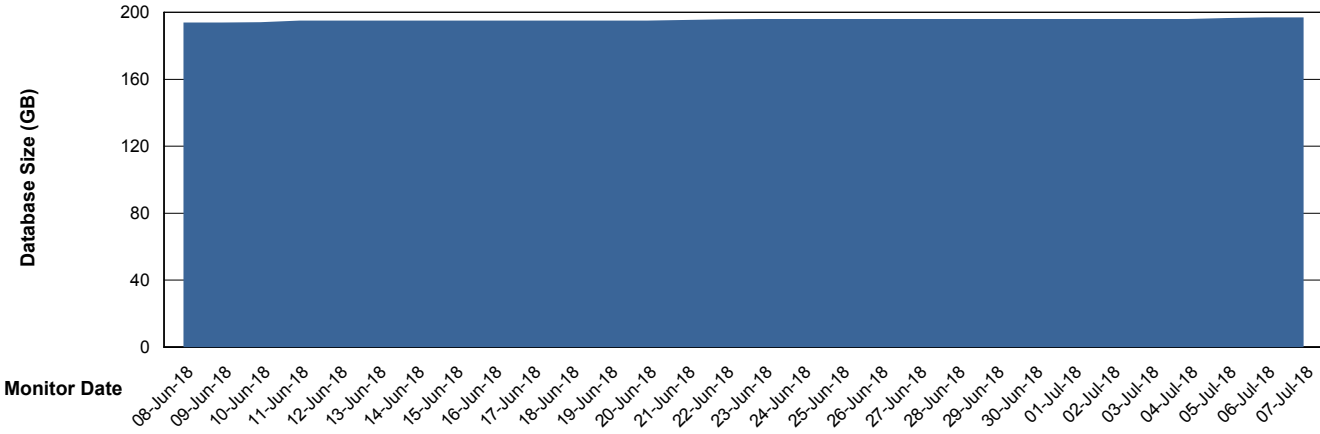

Weekly SLA Customer Report

Customer FIS_Production
Database ID 46

Database Performance FISDB_Production

Weekly SLA Customer Report

Customer FIS_Production
Database ID 46

Database Performance FISDB_Standby

Weekly SLA Customer Report

Customer FIS_Production
 Database ID 46

DATABASE SIZE FISDB_Production

Database growth over last month

Database Tablespace FISDB_Production

Date	Tablespace Name	Filesize (Gb)	Usedsize (Gb)	Percentage free
07-Jul-18	ABSDATA	98	80	18
	INDX	131	110	16
06-Jul-18	ABSDATA	98	80	18
	INDX	131	110	16
05-Jul-18	ABSDATA	98	80	18
	INDX	131	110	16
04-Jul-18	ABSDATA	98	80	18
	INDX	131	110	16
03-Jul-18	ABSDATA	98	80	18
	INDX	131	110	16
02-Jul-18	ABSDATA	98	80	18
	INDX	131	110	16
01-Jul-18	ABSDATA	98	80	18
	INDX	131	110	16