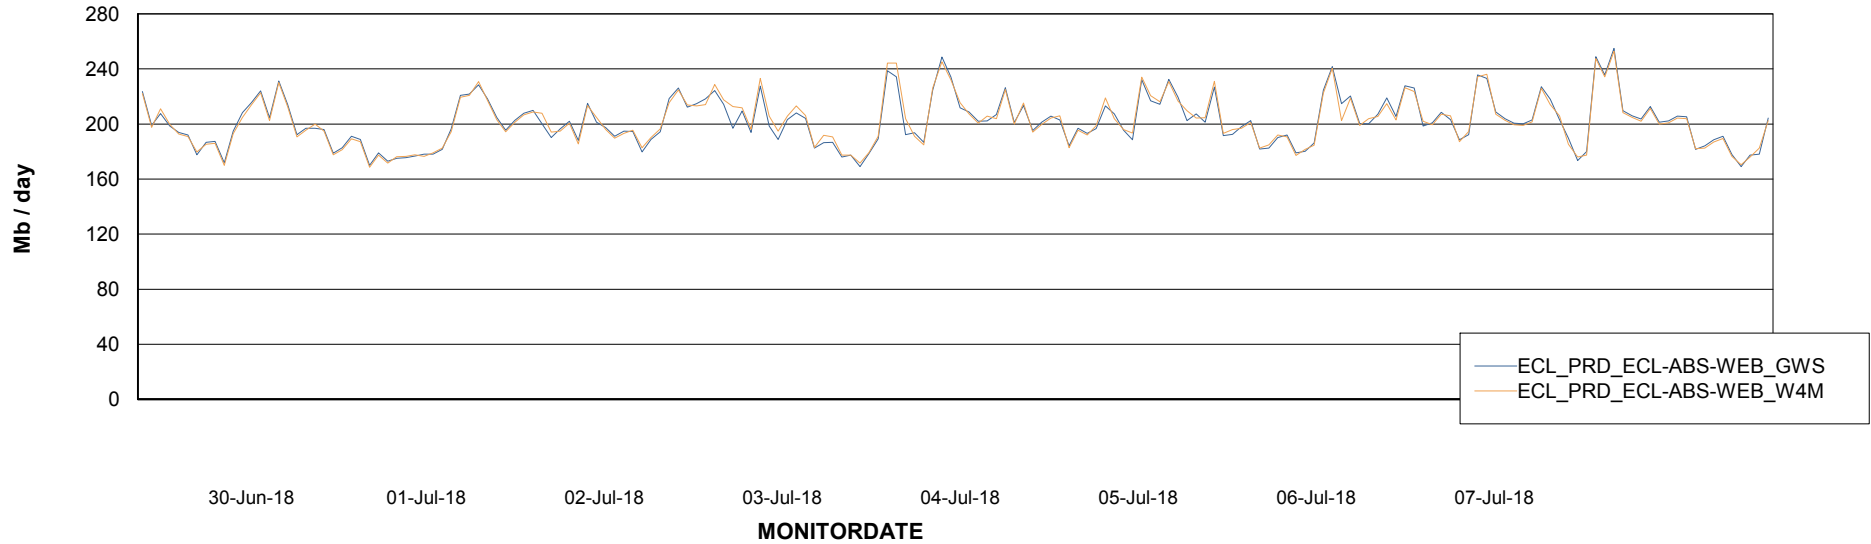

ABSSolute Web Component Services

Avg memory used per ABS Web component