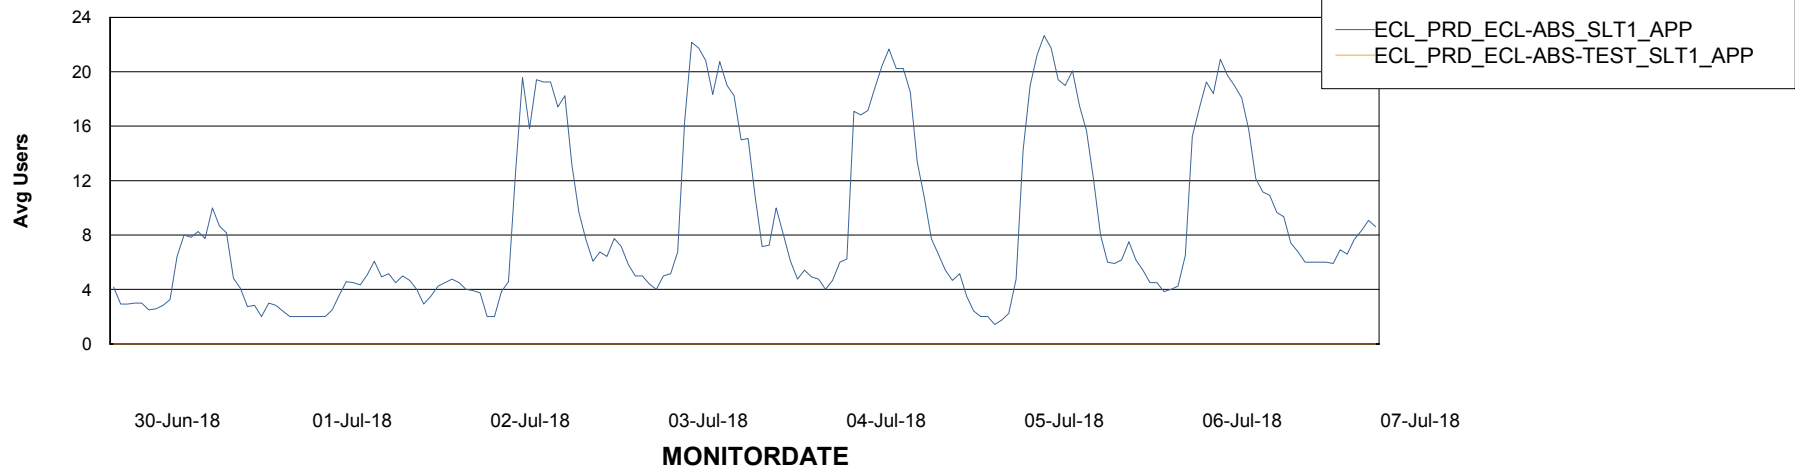

Avg users per day per ABS server