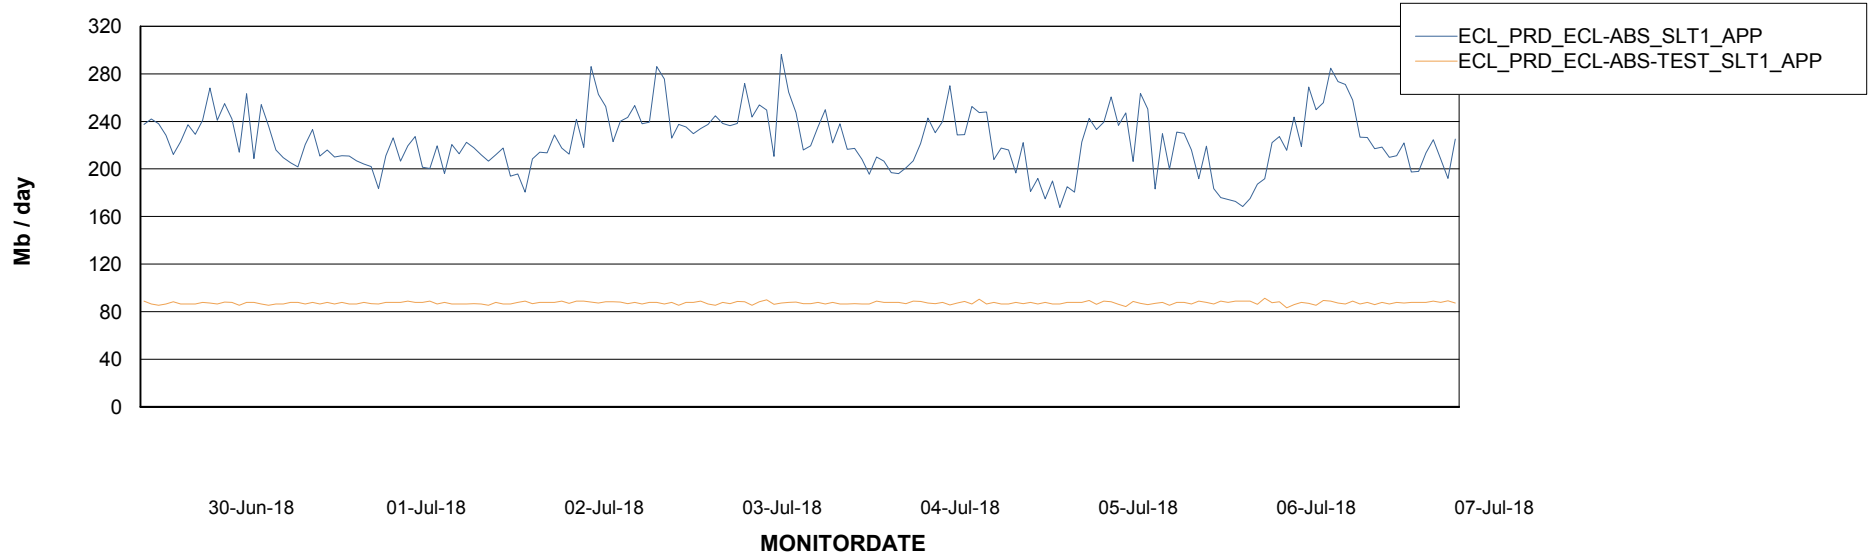

ABSSolute Application Server Services

Avg memory used per ABS Server Service