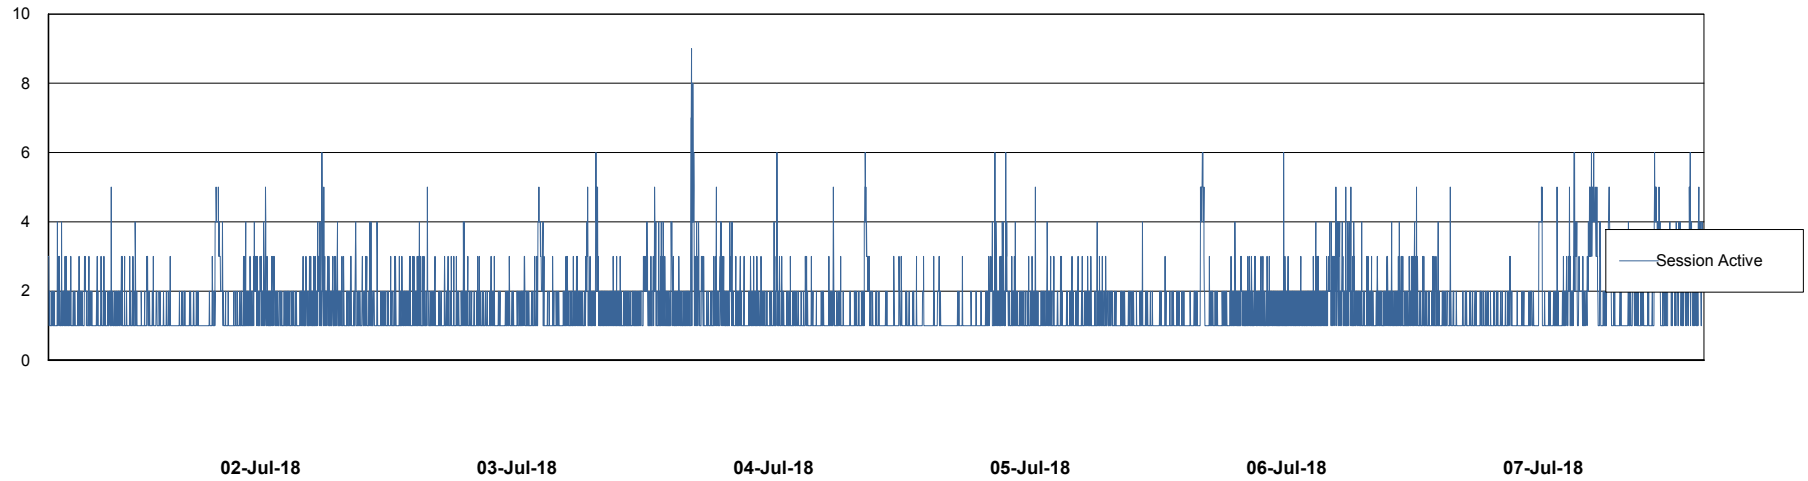

Database Performance ECLDB_Production