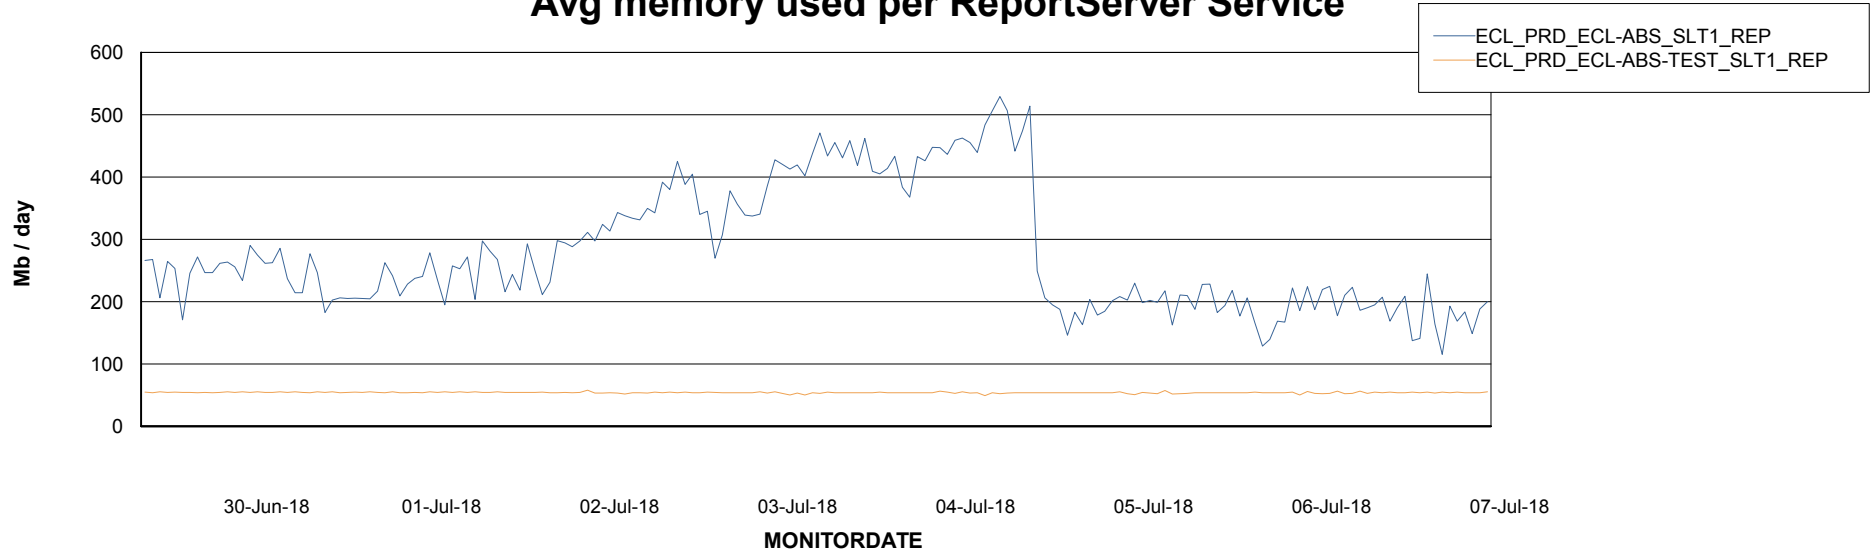

ABSSolute Application ReportServer Services

Avg memory used per ReportServer Service