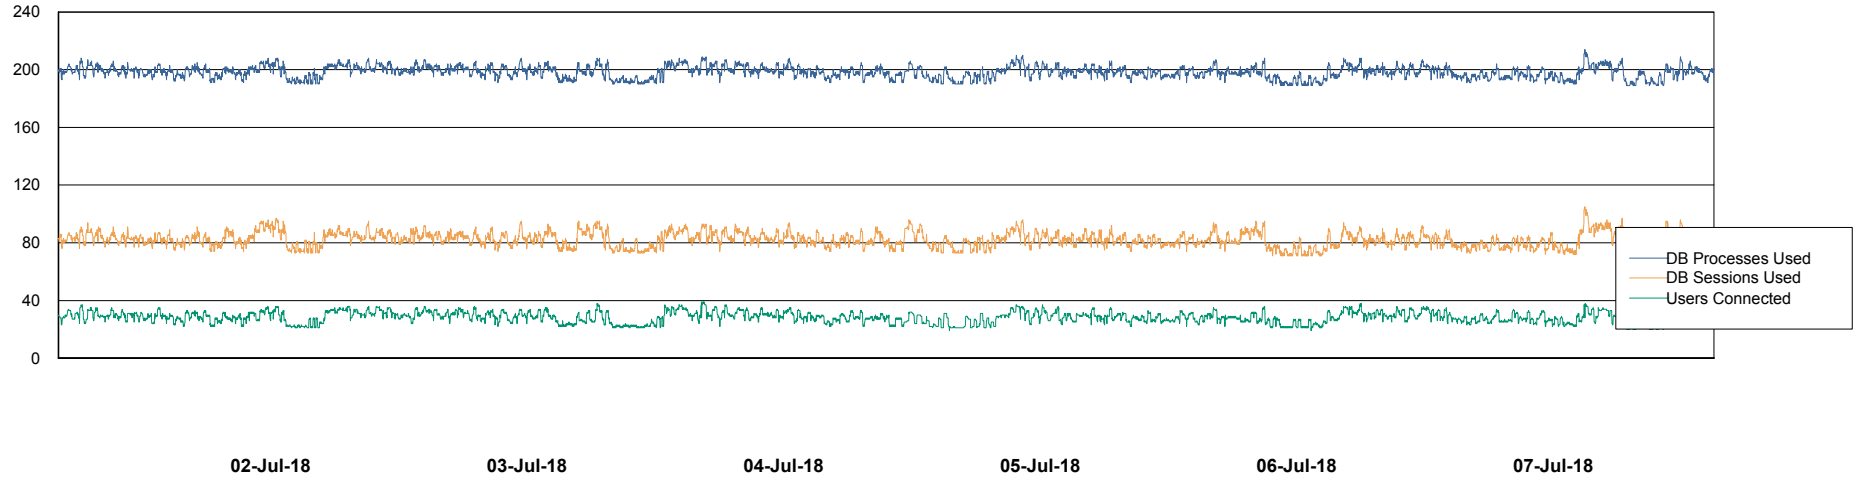

Database Performance ECLDB_Production