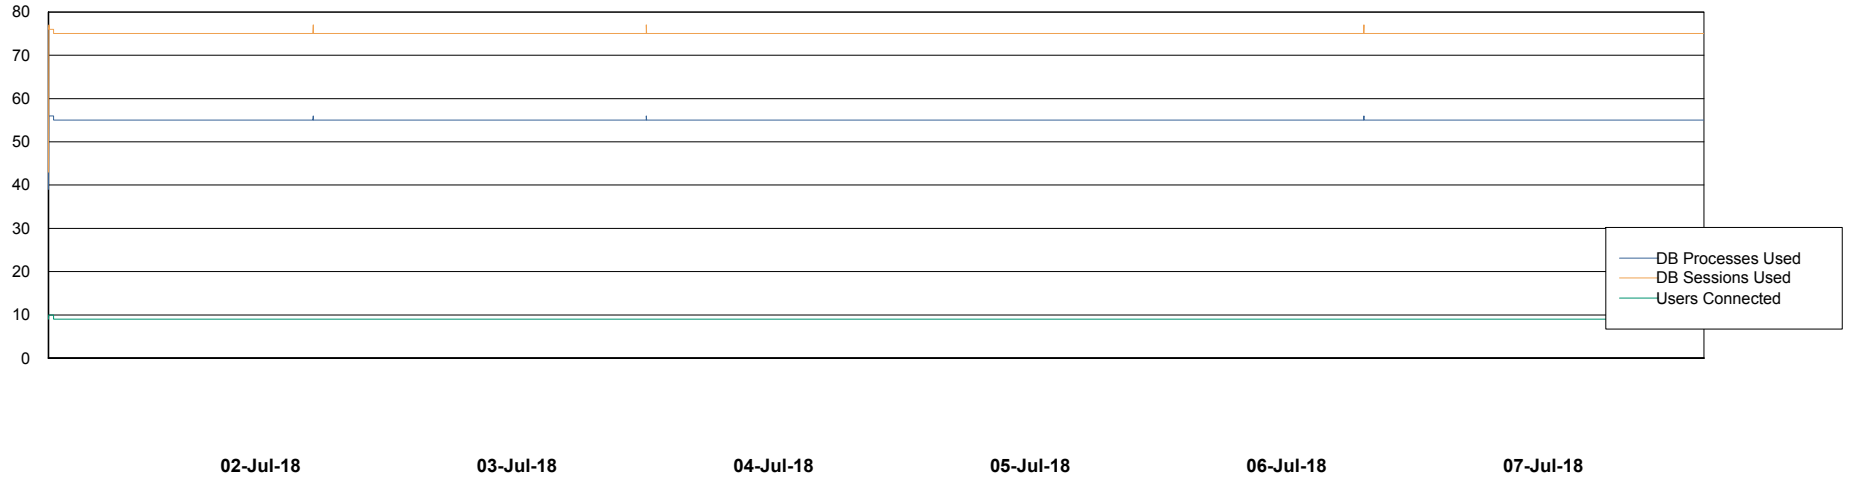

Weekly SLA Customer Report

Customer DFD Production
Database ID 39

Database Performance DFDDB_Production

Weekly SLA Customer Report

Customer DFD Production
Database ID 39

Database Performance DFDDB_Standby

Weekly SLA Customer Report