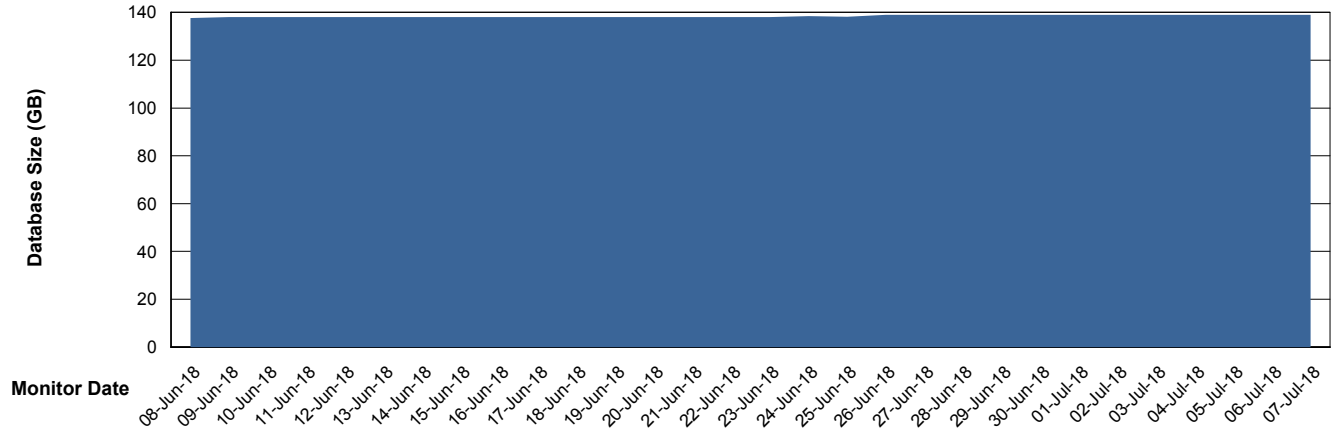

Weekly SLA Customer Report

Customer DFD Production
Database ID 39

Database Performance DFDDB_Production

Weekly SLA Customer Report

Customer DFD Production
Database ID 39

Database Performance DFDDB_Standby

Weekly SLA Customer Report

Customer DFD Production
Database ID 39

Database Performance DFDDDBBI_Production

Weekly SLA Customer Report

Customer DFD Production
Database ID 39

DATABASE SIZE DFDDDB_Production

Database growth over last month

DATABASE SIZE DFDDDBI_Production

Database growth over last month

Weekly SLA Customer Report

Customer DFD Production
Database ID 39

Database Tablespace		DFDDB_Production		
Date	Tablespace Name	Filesize (Gb)	Usedsize (Gb)	Percentage free
07-Jul-18	ABSDATA	50	44	12
	INDX	109	93	15
06-Jul-18	ABSDATA	50	44	12
	INDX	109	93	15
05-Jul-18	ABSDATA	50	44	12
	INDX	109	93	15
04-Jul-18	ABSDATA	50	44	12
	INDX	109	93	15
03-Jul-18	ABSDATA	50	44	12
	INDX	109	93	15
02-Jul-18	ABSDATA	50	44	12
	INDX	109	93	15
01-Jul-18	ABSDATA	50	44	12
	INDX	109	93	15