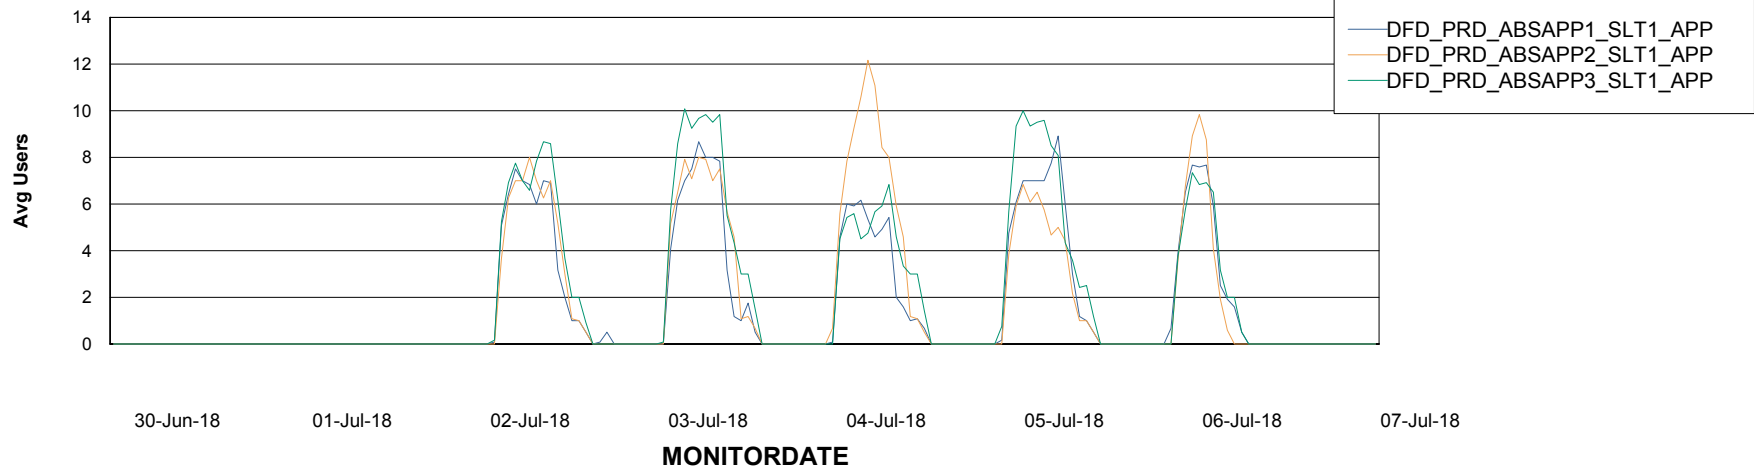

Avg users per day per ABS server