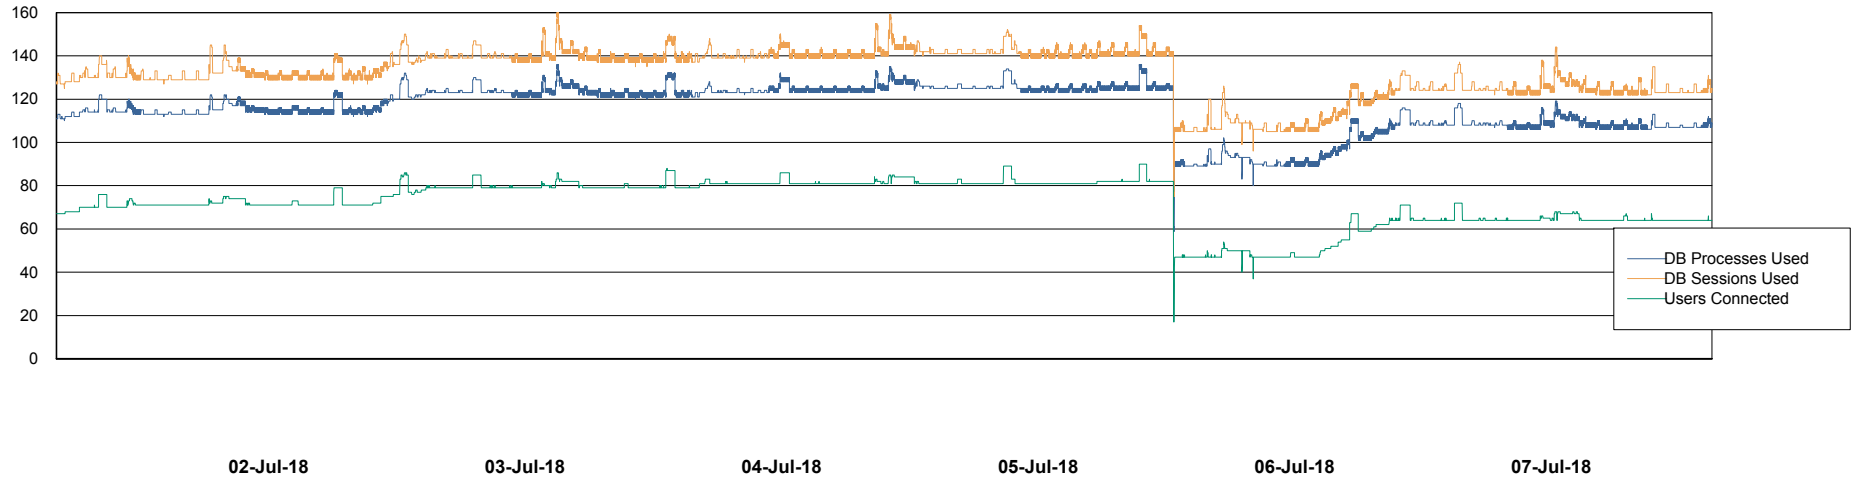

Harddisk Usage DFD_PRD_ORACLE2

	Free disk space on c: (%)	Total disk space on c: (Gb)	Free disk space on d: (%)	Total disk space on d: (Gb)	Free disk space on e: (%)	Total disk space on e: (Gb)	Free disk space on f: (%)	Total disk space on f: (Gb)
07-Jul-18	57	78	71	479	47	800	63	800
06-Jul-18	57	78	71	479	47	800	63	800
05-Jul-18	57	78	71	479	47	800	63	800
04-Jul-18	56	78	71	479	47	800	63	800
03-Jul-18	56	78	71	479	47	800	63	800
02-Jul-18	56	78	71	479	48	800	63	800
01-Jul-18	56	78	71	479	48	800	63	800

Weekly SLA Customer Report

Customer DFD Production
Database ID 39

Database Performance DFDDB_Production

Weekly SLA Customer Report

Customer DFD Production
Database ID 39

Database Performance DFDDB_Standby

Weekly SLA Customer Report