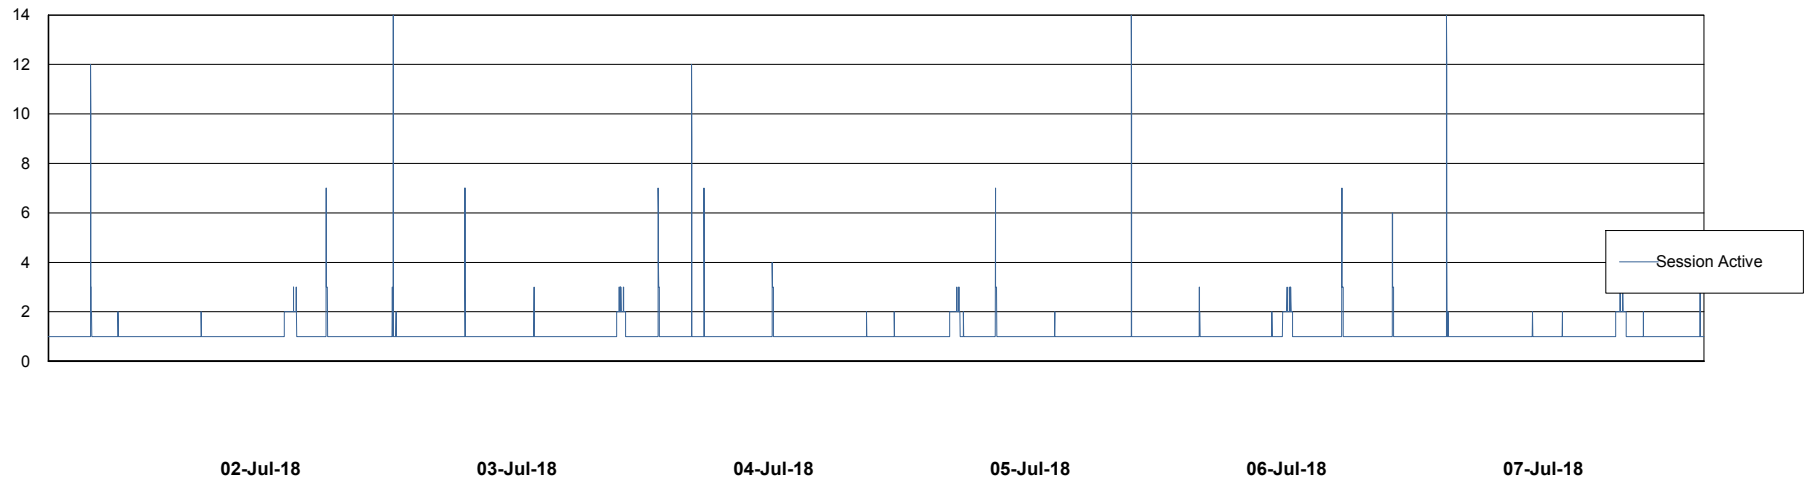

Database Performance DFDDDBBI_Production