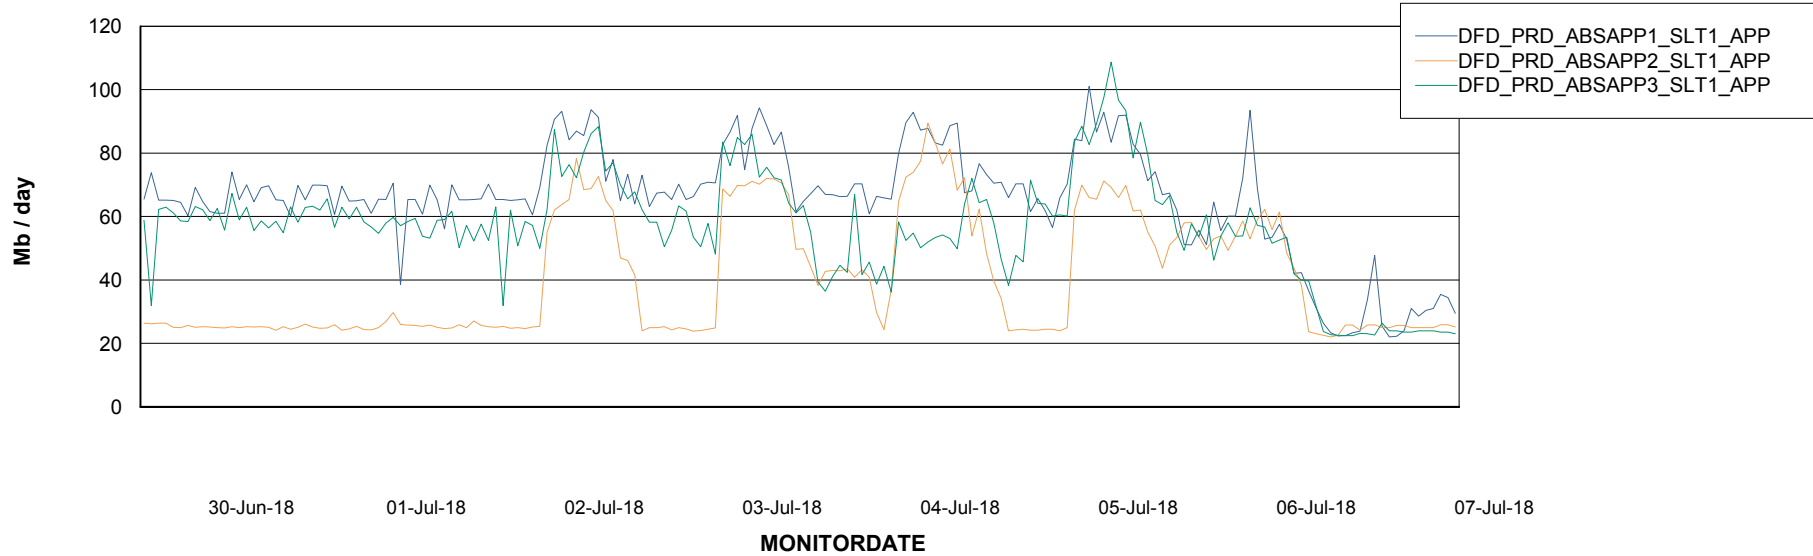

Standby Database Health DFD Production

Recovery lag for last 7 days

Weekly SLA Customer Report

Customer DFD Production
Database ID 39

ABSSolute Application Server Services

Avg memory used per ABS Server Service