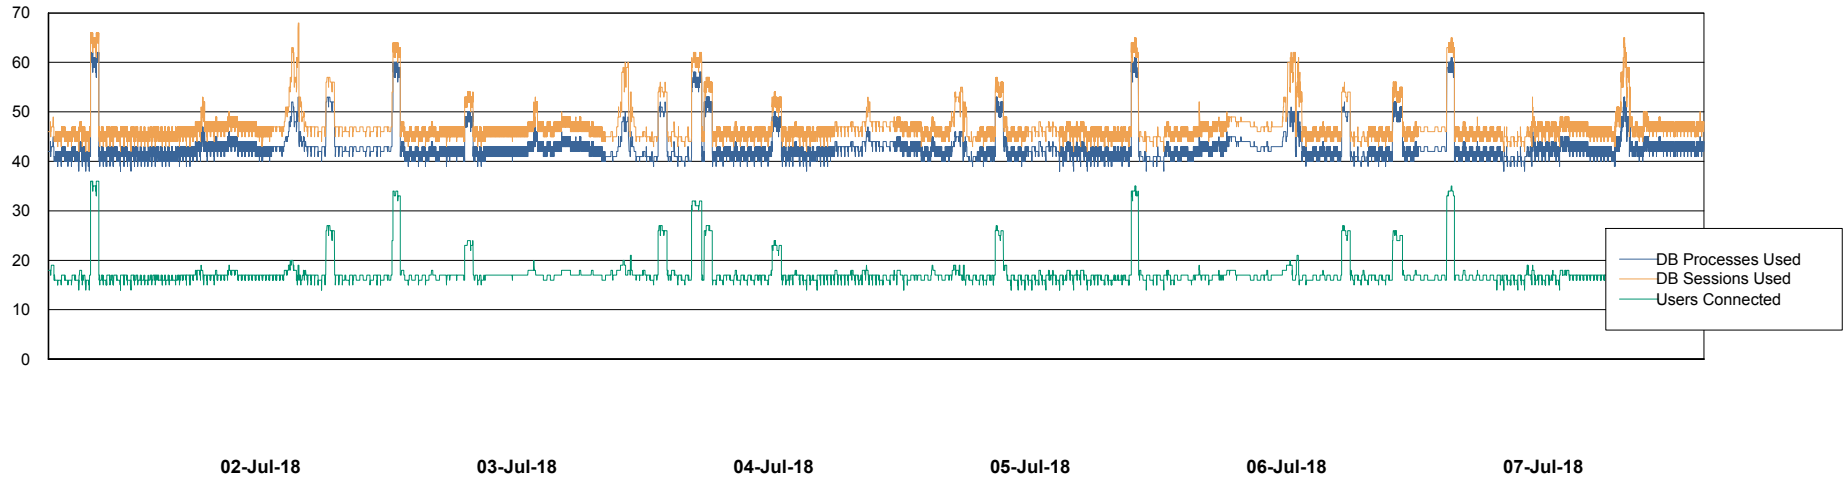

Database Performance DFDDDBBI_Production