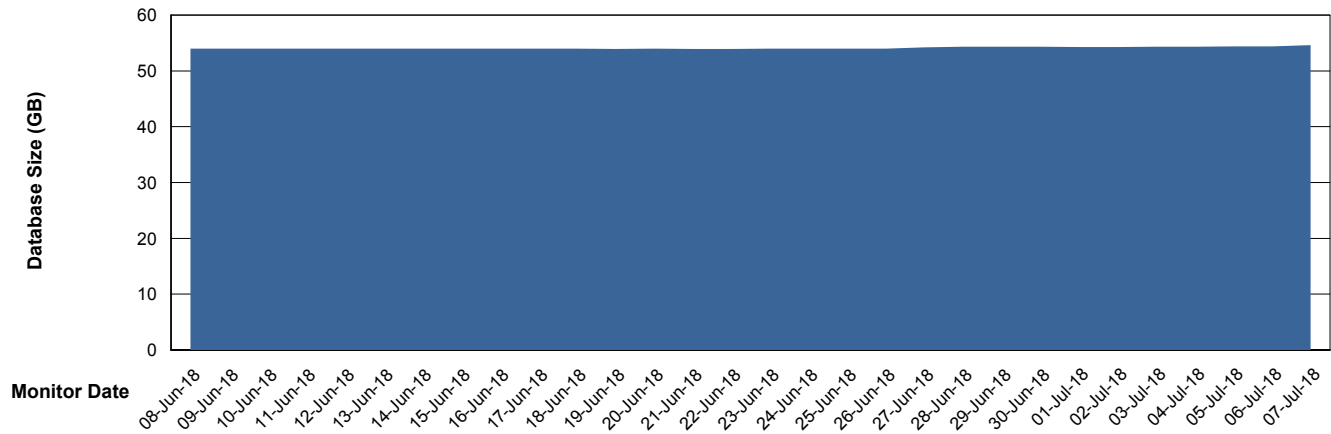

DATABASE SIZE DFDDDBI_Production

Database growth over last month