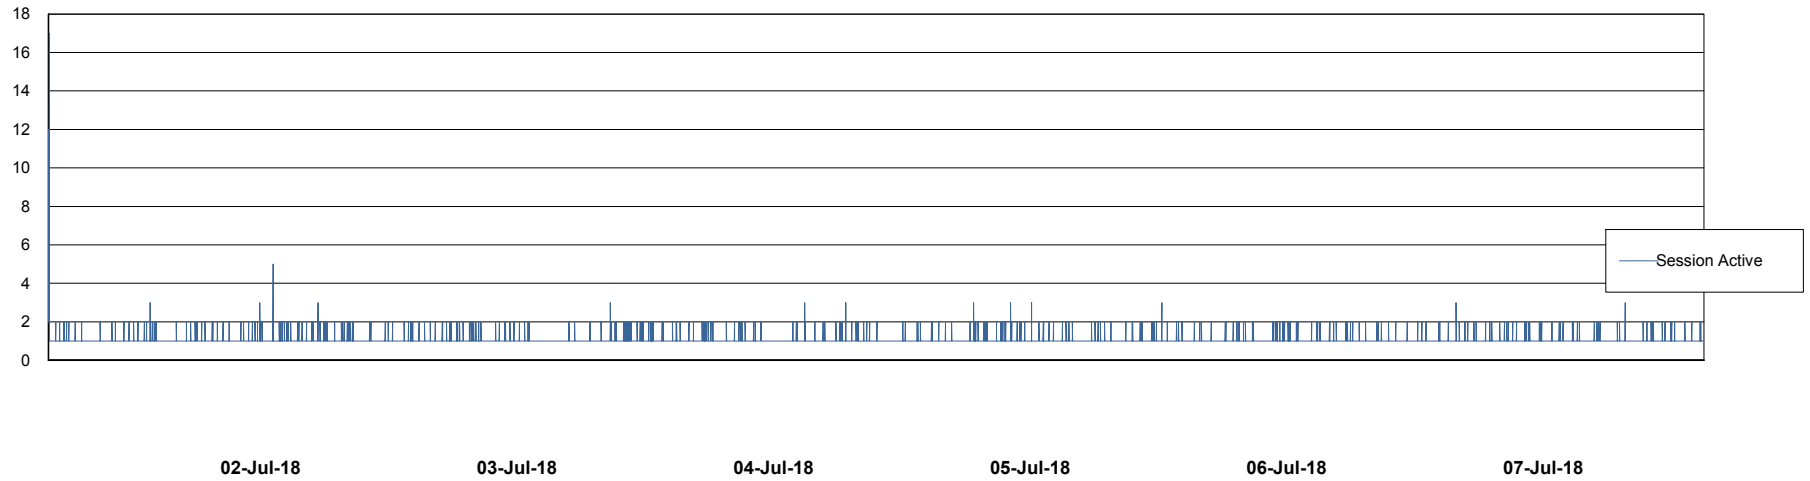

Weekly SLA Customer Report

Customer DFD Production
Database ID 39

Database Performance DFDDB_Production

Weekly SLA Customer Report

Customer DFD Production
Database ID 39

Database Performance DFDDB_Standby

Weekly SLA Customer Report