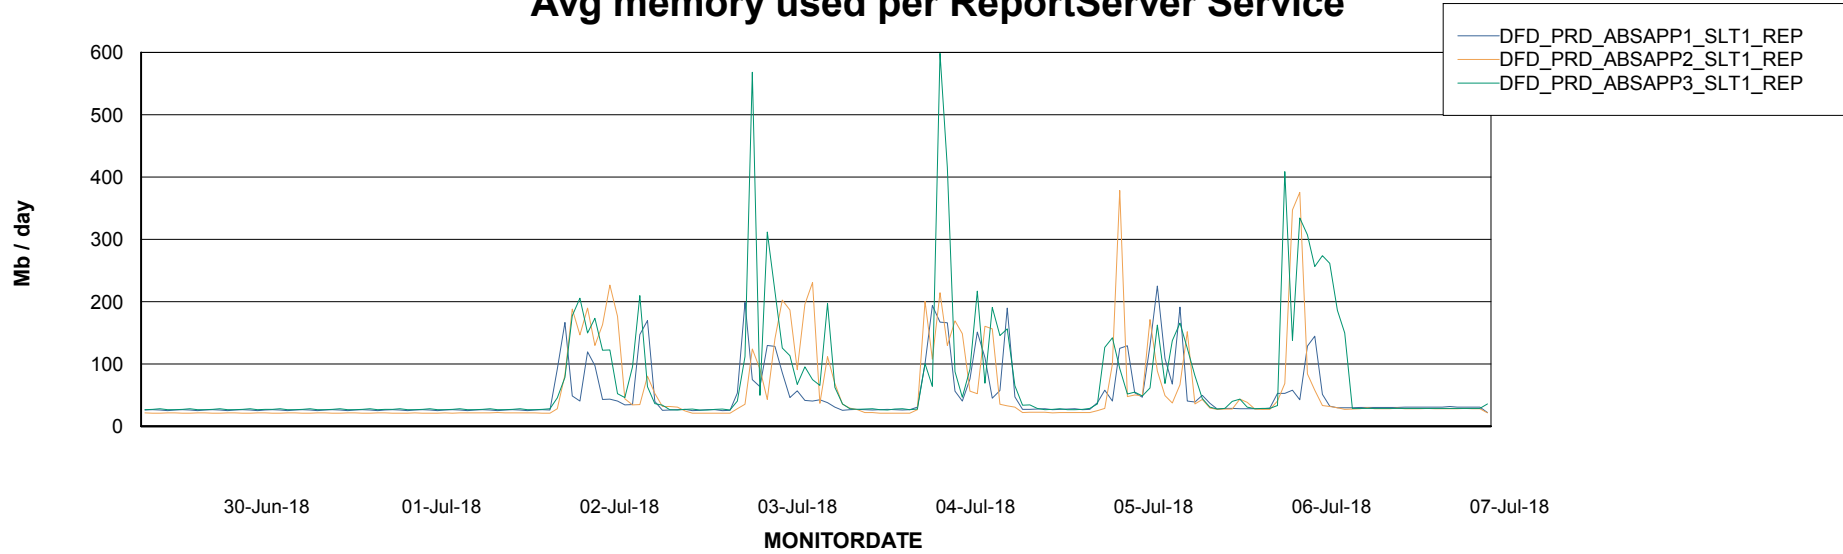

Avg users per day per ABS server

Weekly SLA Customer Report

Customer DFD Production
Database ID 39

ABSSolute Application ReportServer Services

Avg memory used per ReportServer Service

Disaster per ABS component