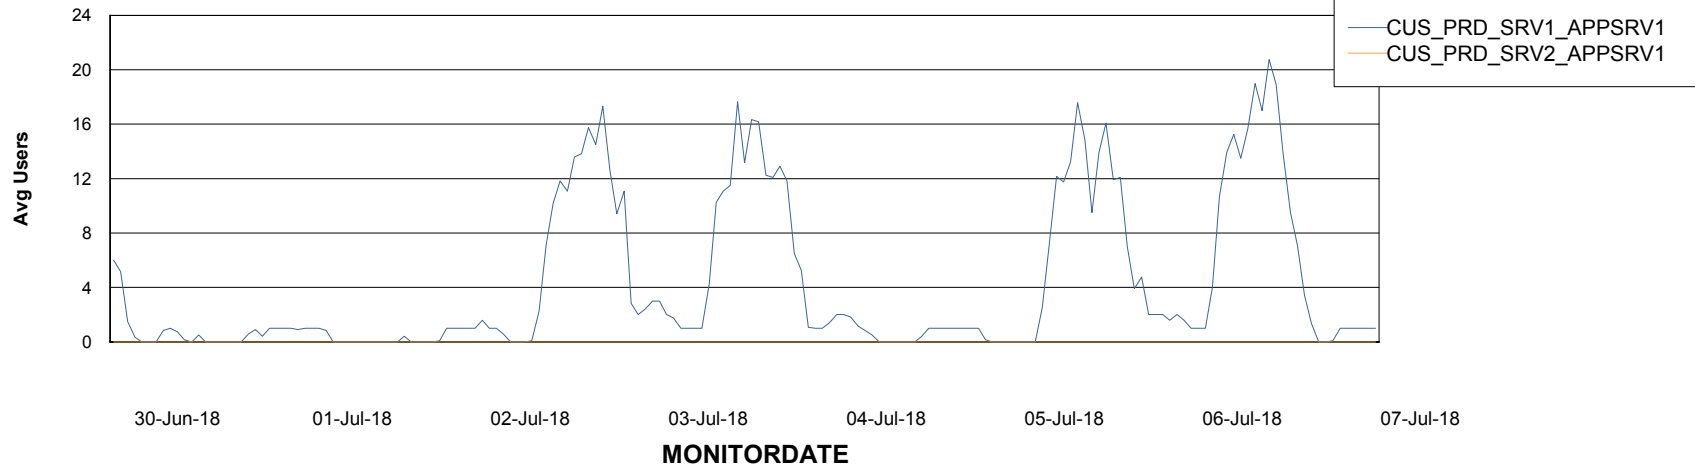

Weekly SLA Customer Report

Customer CUS Production
Database ID 84

ABSSolute Application Server Services

Avg memory used per ABS Server Service

Avg users per day per ABS server

Weekly SLA Customer Report

Customer CUS Production
Database ID 84