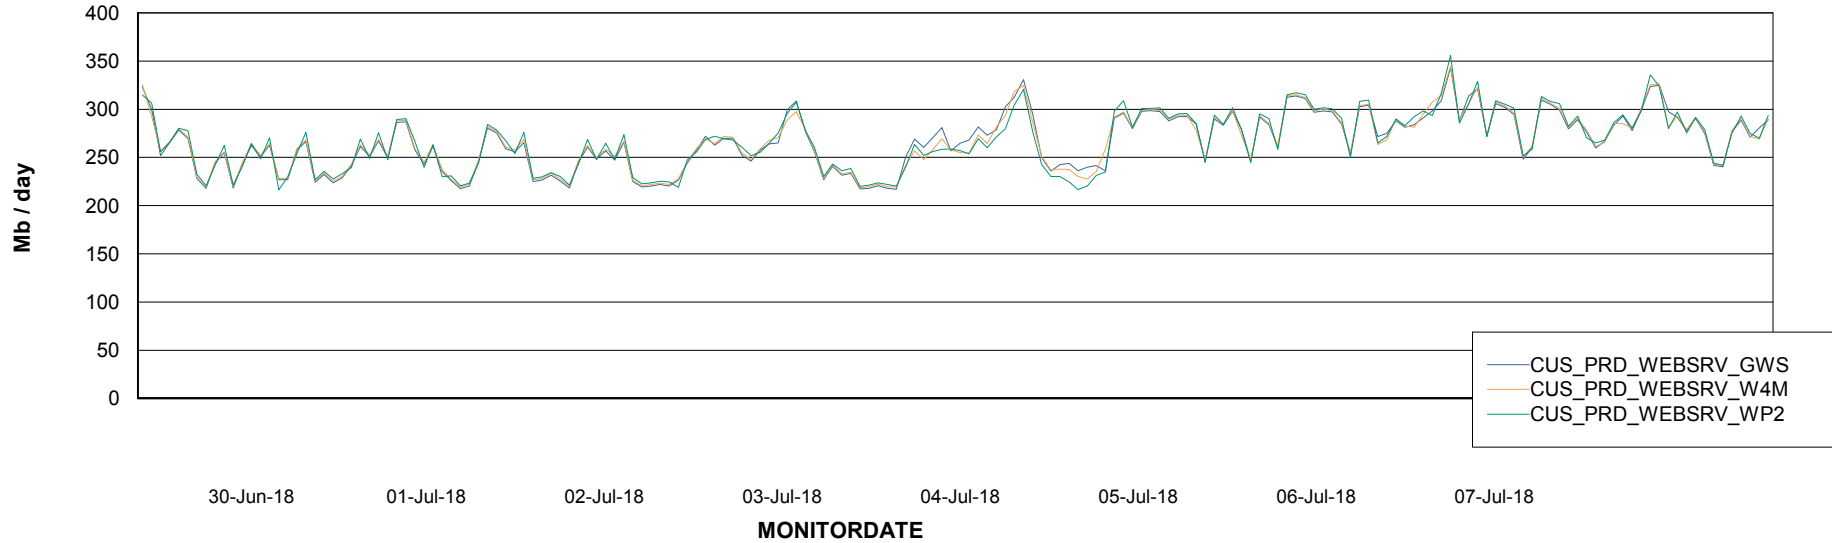

ABSSolute Web Component Services

Avg memory used per ReportServer Service

Weekly SLA Customer Report

Customer CUS Production
Database ID 84

ABSSolute Web Component Services

Avg memory used per ABS Web component