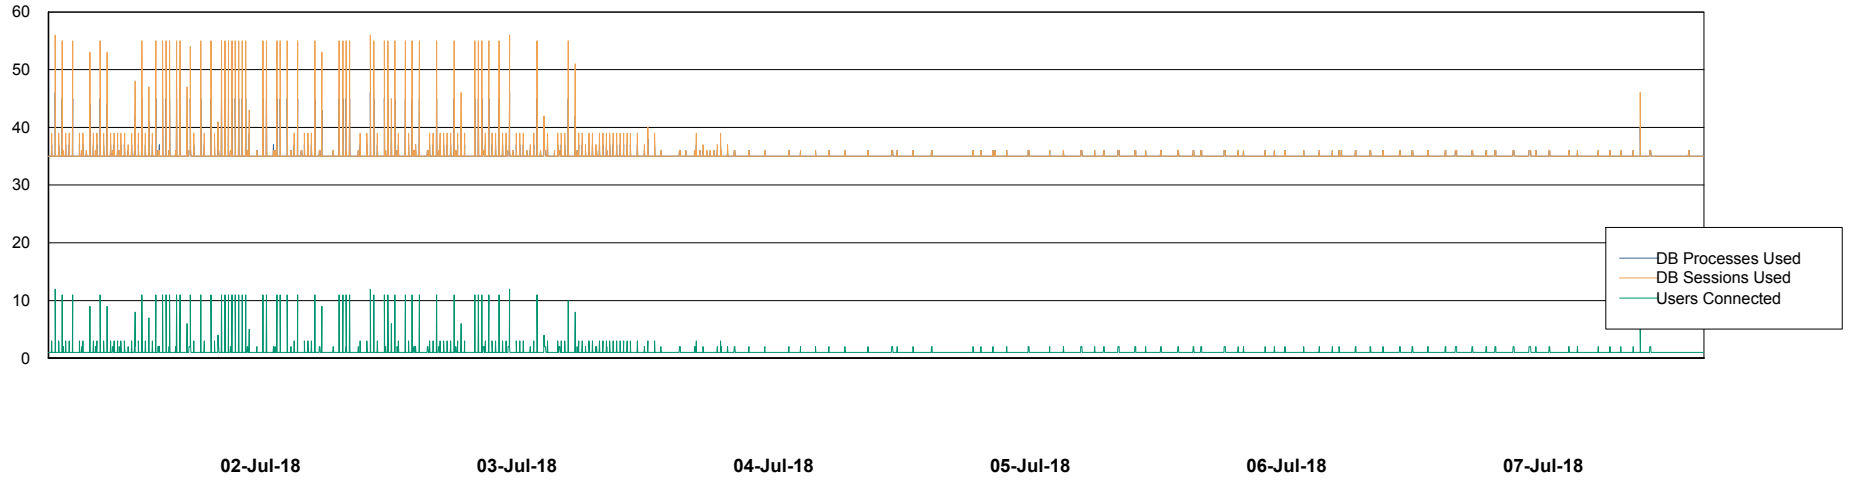

Database Performance CUS_ProdDB_Standby