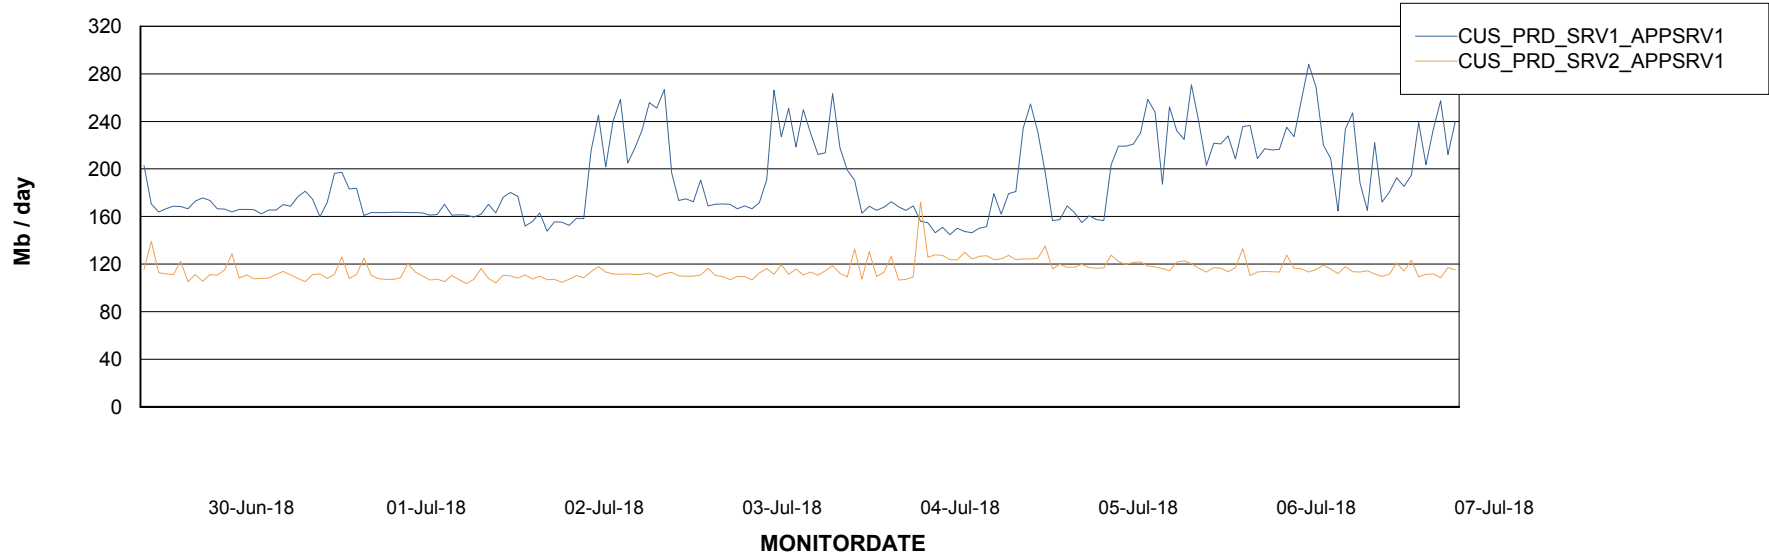

ABSSolute Application Server Services

Avg memory used per ABS Server Service