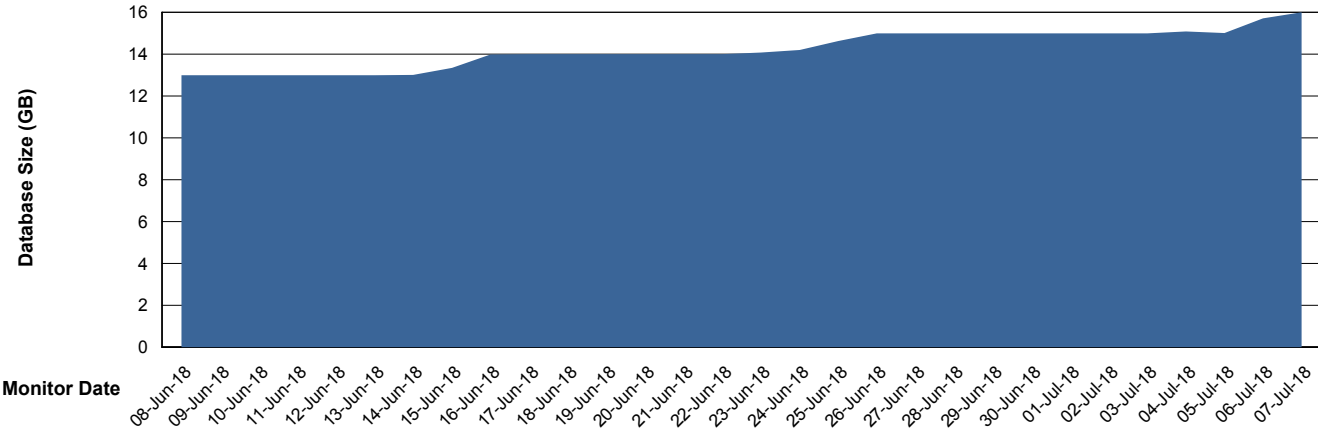

Weekly SLA Customer Report

Customer CUS Production
Database ID 84

Database Performance CUS_ProdDB_Standby

Weekly SLA Customer Report

Customer CUS Production
 Database ID 84

DATABASE SIZE CUS_ProdDB_Primary

Database growth over last month

Database Tablespace CUS_ProdDB_Primary

Date	Tablespace Name	Filesize (Gb)	Usedsize (Gb)	Percentage free
07-Jul-18	ABSDATA	14	9	36
	INDX	12	0	100
06-Jul-18	ABSDATA	14	9	36
	INDX	12	0	100
05-Jul-18	ABSDATA	14	9	36
	INDX	12	0	100
04-Jul-18	ABSDATA	14	9	36
	INDX	12	0	100
03-Jul-18	ABSDATA	14	8	43
	INDX	12	0	100
02-Jul-18	ABSDATA	14	8	43
	INDX	12	0	100
01-Jul-18	ABSDATA	14	8	43
	INDX	12	0	100