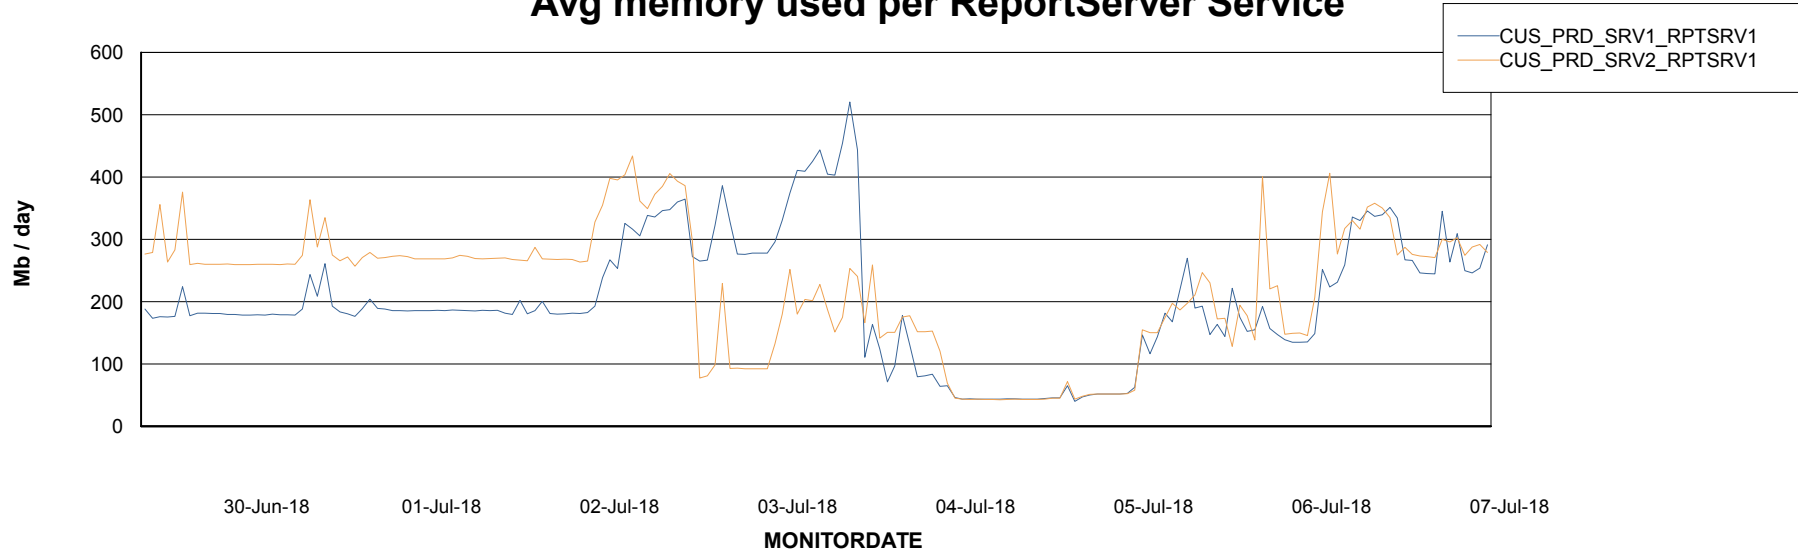

ABSSolute Web Component Services

Avg memory used per ReportServer Service