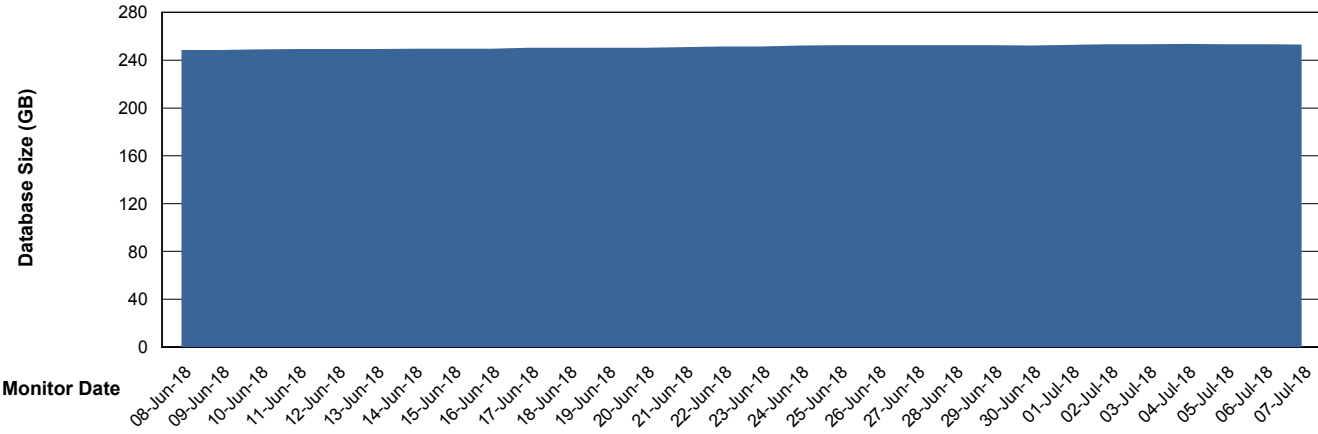

DATABASE SIZE CSCDB_Primary

Database growth over last month

Database Tablespace CSCDB_Primary

Date	Tablespace Name	Filesize (Gb)	Usedsize (Gb)	Percentage free
07-Jul-18	ABSDATA	127	92	28
	INDX	184	159	14
06-Jul-18	ABSDATA	127	92	28
	INDX	184	159	14
05-Jul-18	ABSDATA	127	92	28
	INDX	184	159	14
04-Jul-18	ABSDATA	127	92	28
	INDX	184	159	14
03-Jul-18	ABSDATA	127	92	28
	INDX	184	158	14
02-Jul-18	ABSDATA	127	92	28
	INDX	184	158	14
01-Jul-18	ABSDATA	127	92	28
	INDX	184	158	14