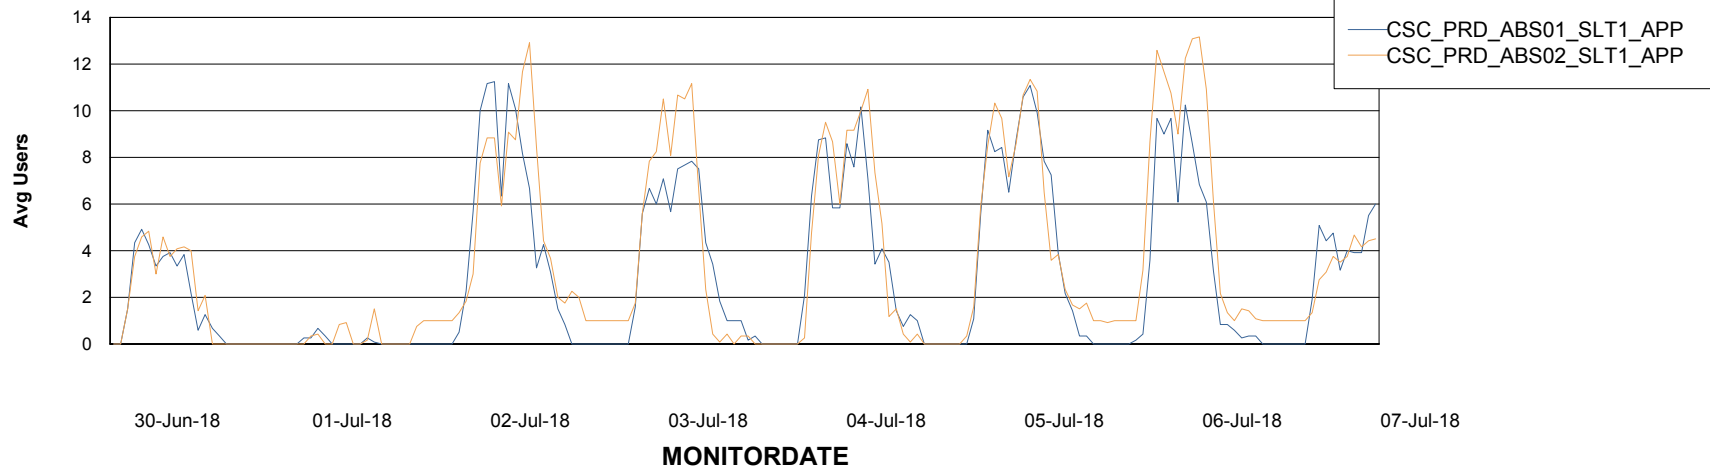

Avg users per day per ABS server