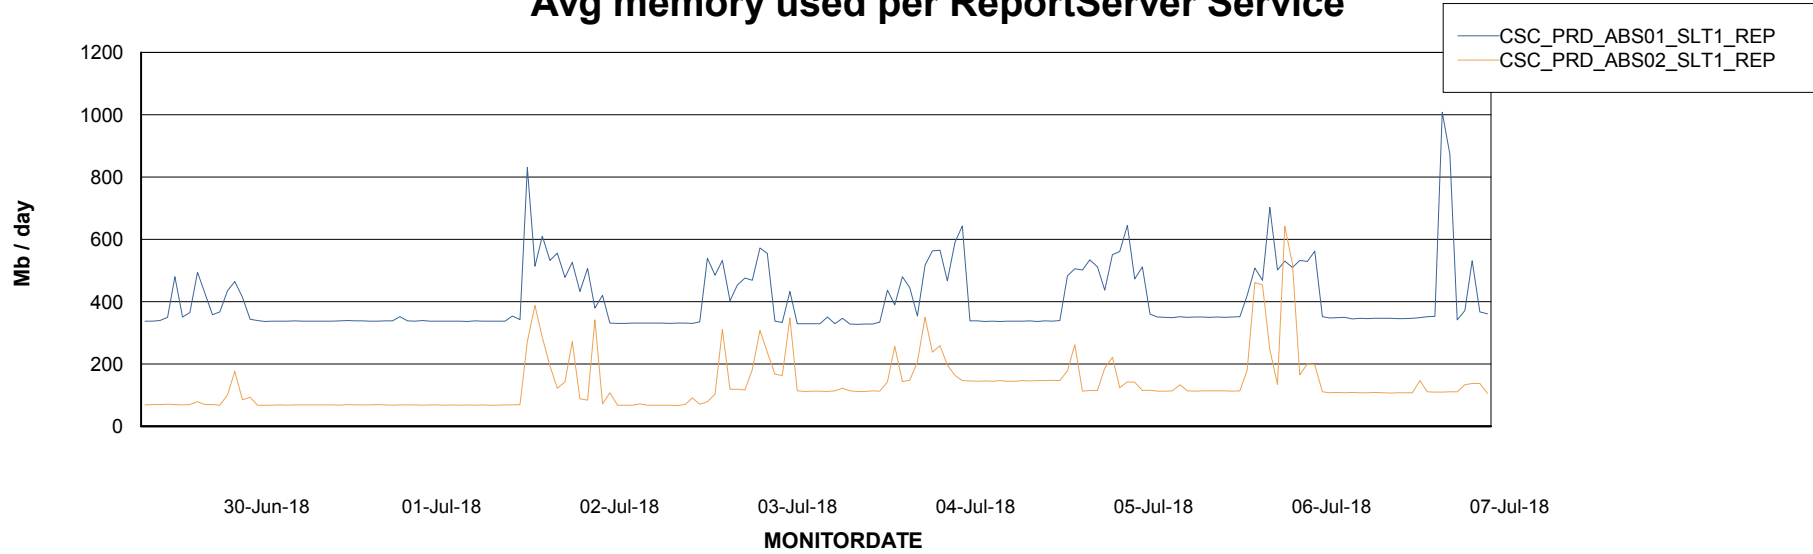

ABSSolute Application ReportServer Services

Avg memory used per ReportServer Service