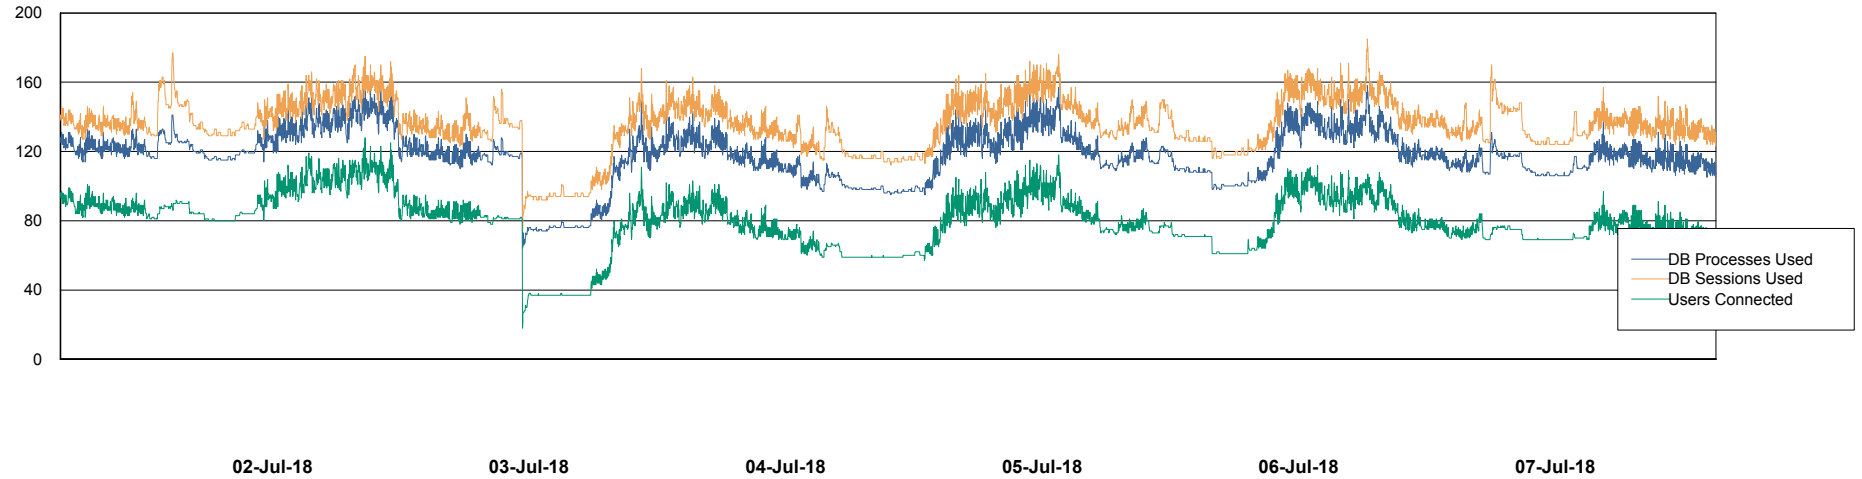

Database Performance CSCDB_Primary