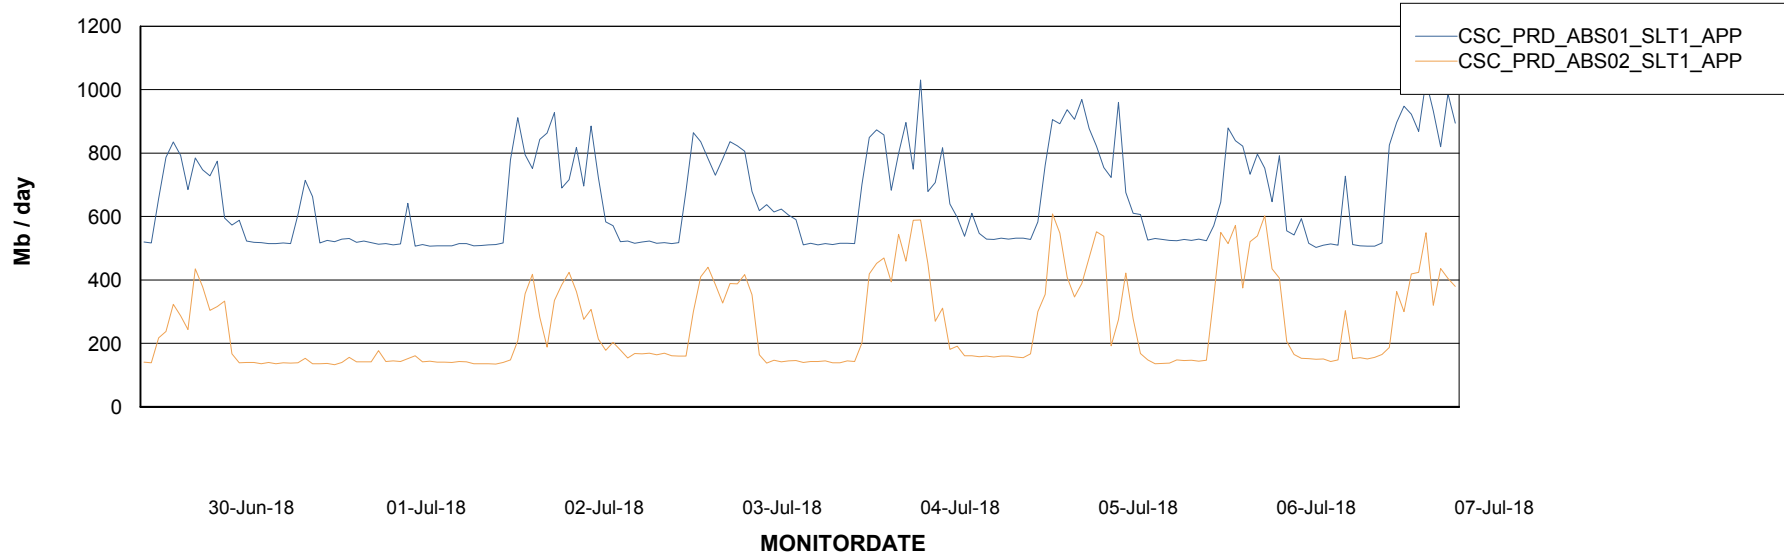

ABSSolute Application Server Services

Avg memory used per ABS Server Service