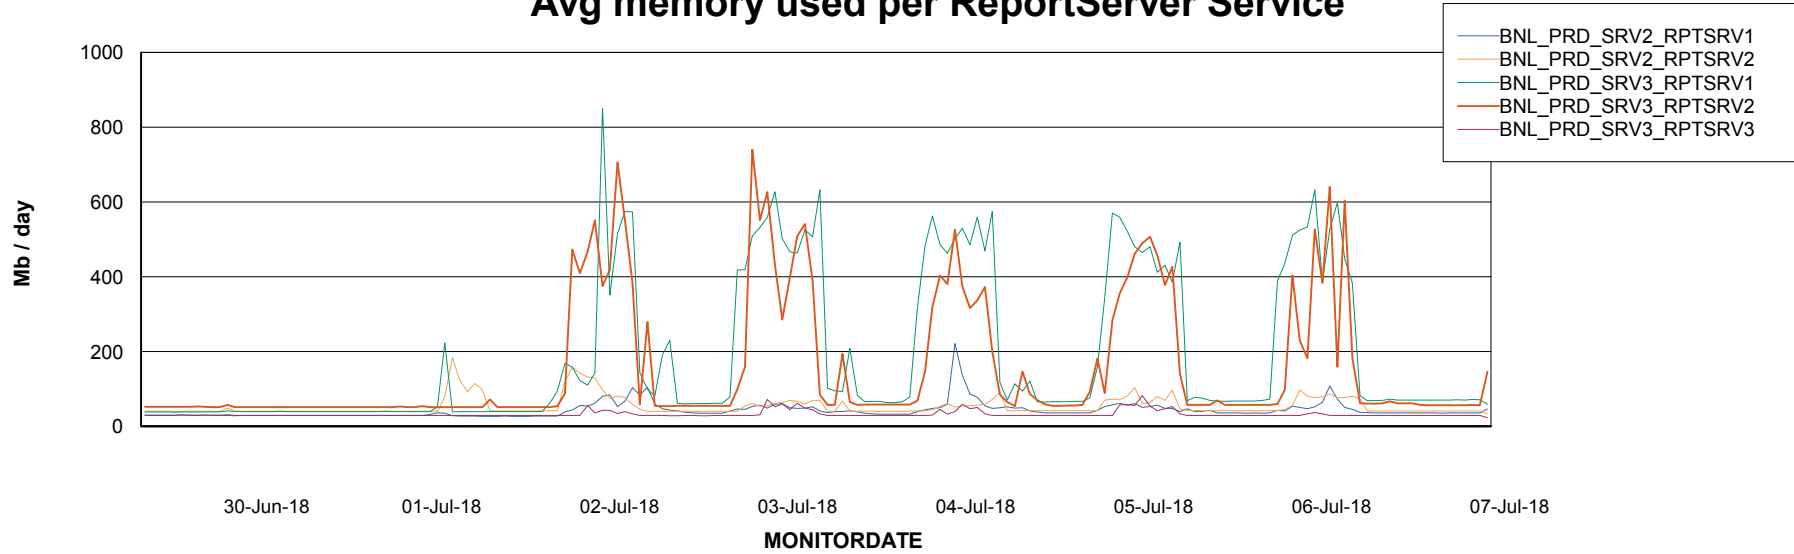

ABSSolute Web Component Services

Avg memory used per ReportServer Service