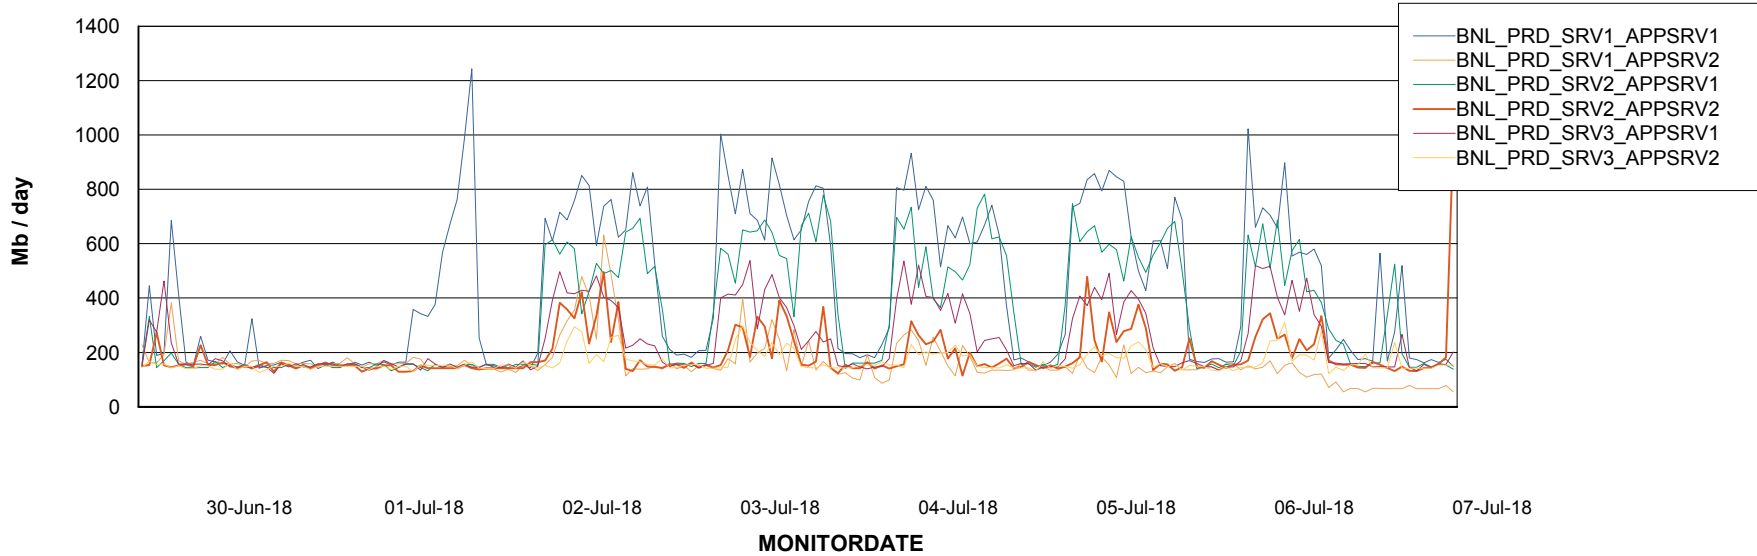

Database Tablespace BNLDB_Production

Date	Tablespace Name	Filesize (Gb)	Usedsize (Gb)	Percentage free
07-Jul-18	ABSDATA	106	61	42
	INDX	222	192	14
06-Jul-18	ABSDATA	106	61	42
	INDX	222	192	14
05-Jul-18	ABSDATA	106	61	42
	INDX	222	191	14
04-Jul-18	ABSDATA	106	61	42
	INDX	222	190	14
03-Jul-18	ABSDATA	106	61	42
	INDX	222	190	14
02-Jul-18	ABSDATA	106	61	42
	INDX	222	190	14
01-Jul-18	ABSDATA	106	61	42
	INDX	222	190	14

Weekly SLA Customer Report

Customer BNL_Production
Database ID 83

ABSSolute Application Server Services

Avg memory used per ABS Server Service

Avg users per day per ABS server

Weekly SLA Customer Report

Customer BNL_Production
Database ID 83