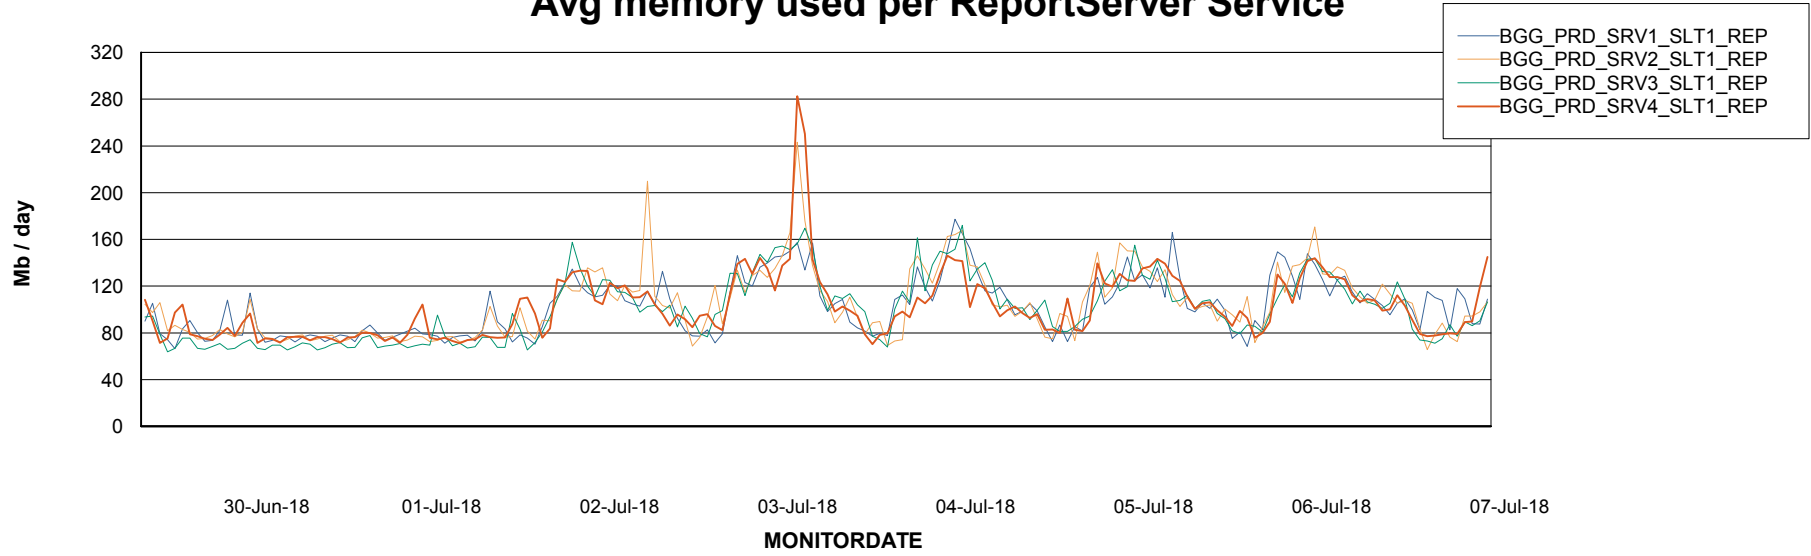

Avg memory used per ABS Server Service

Avg users per day per ABS server

Weekly SLA Customer Report

Customer BGG_Production
Database ID 58

ABSSolute Application ReportServer Services

Avg memory used per ReportServer Service