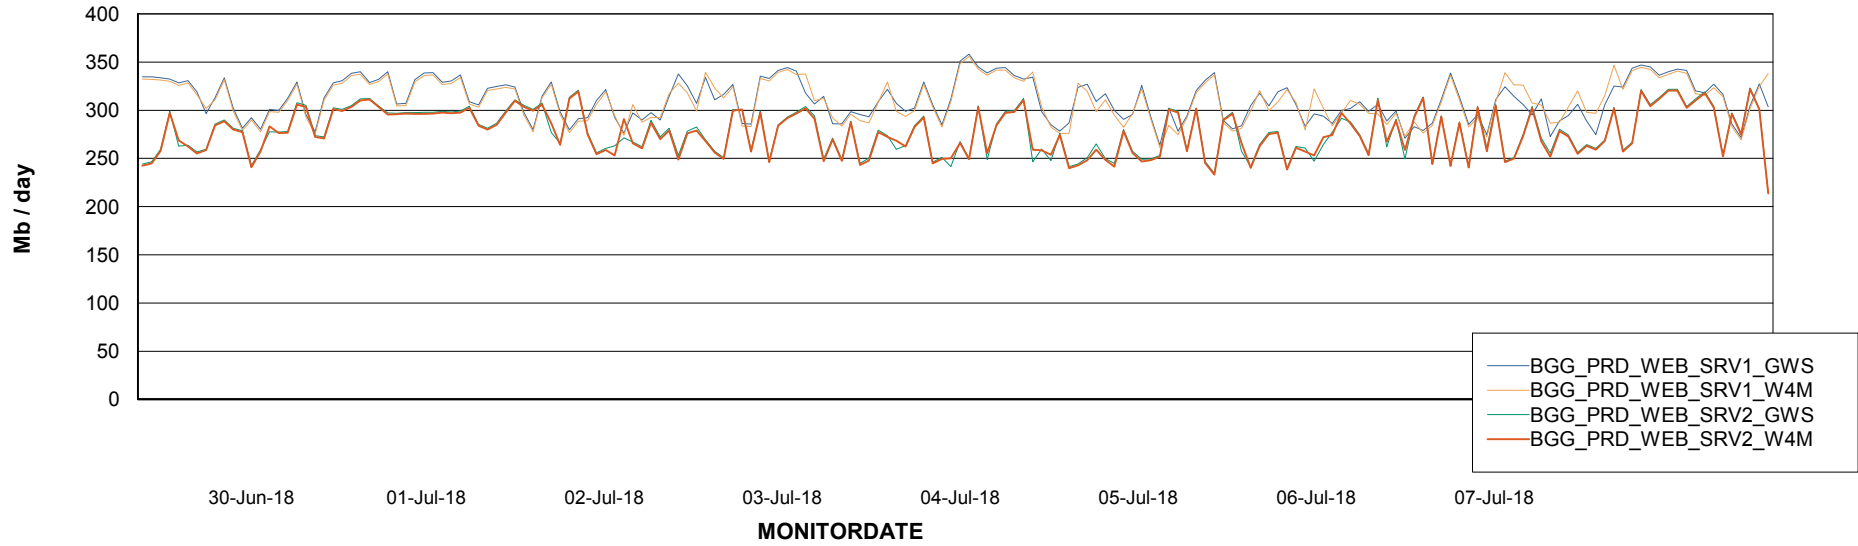

ABSSolute Web Component Services

Avg memory used per ABS Web component