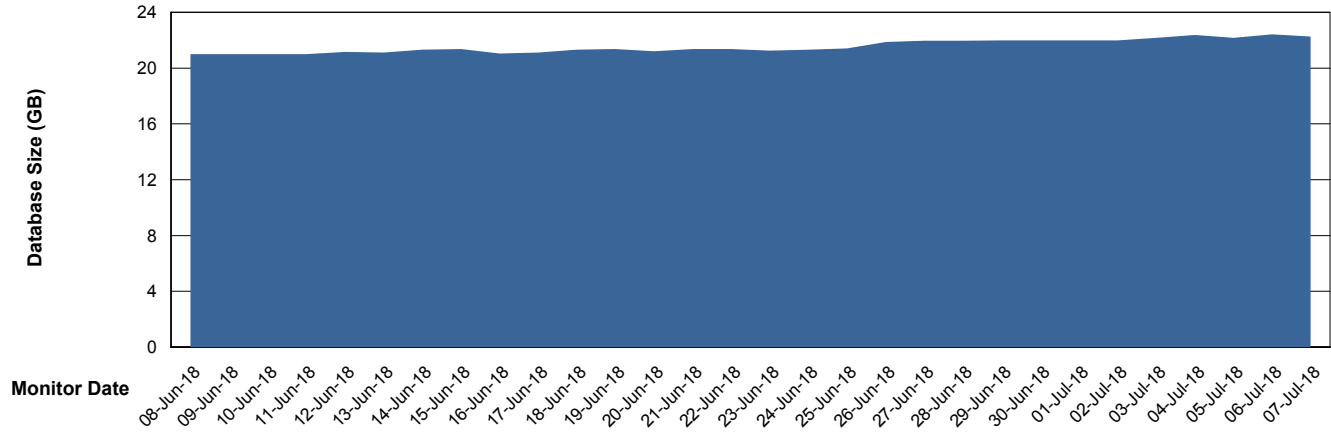

Weekly SLA Customer Report

Customer BGG_Production
Database ID 58

Database Performance BGGDB_BI

Weekly SLA Customer Report

Customer BGG_Production
Database ID 58

Database Performance BGGDB_Production

Weekly SLA Customer Report

Customer BGG_Production
Database ID 58

Database Performance BGGDB_Standby

Weekly SLA Customer Report

Customer BGG_Production
Database ID 58

DATABASE SIZE BGGDB_BI

Database growth over last month

DATABASE SIZE BGGDB_Production

Database growth over last month

Weekly SLA Customer Report

Customer BGG_Production
 Database ID 58

Database Tablespace BGGDB_BI

Date	Tablespace Name	Filesize (Gb)	Usedsize (Gb)	Percentage free
07-Jul-18	ABSDATA	12	10	17
	INDX	12	10	17
06-Jul-18	ABSDATA	12	10	17
	INDX	12	10	17
05-Jul-18	ABSDATA	12	10	17
	INDX	12	10	17
04-Jul-18	ABSDATA	12	10	17
	INDX	12	10	17
03-Jul-18	ABSDATA	12	10	17
	INDX	12	10	17
02-Jul-18	ABSDATA	12	10	17
	INDX	12	10	17
01-Jul-18	ABSDATA	12	10	17
	INDX	12	10	17