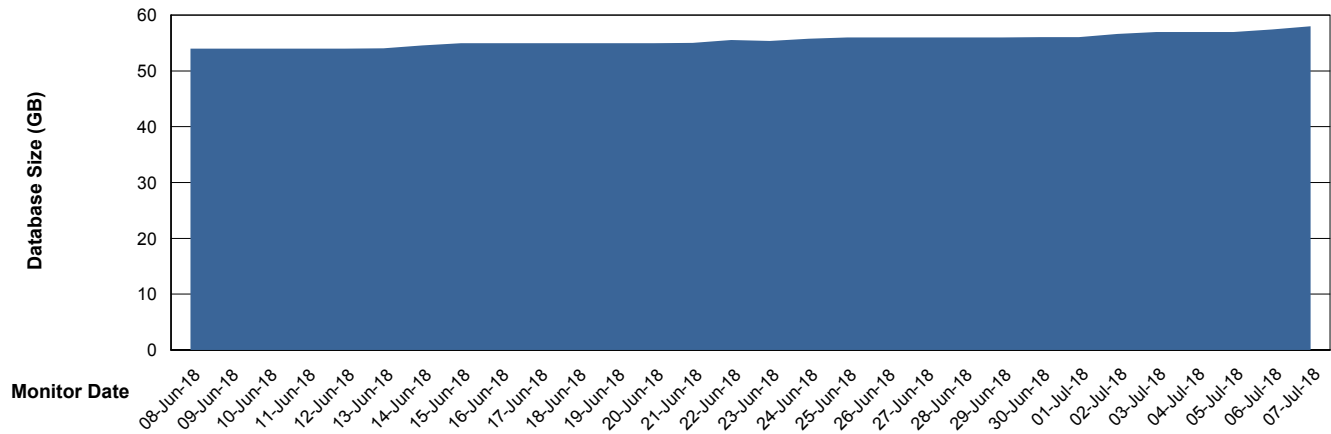

Customer BGG_Production
Database ID 58

Database Performance BGGDB_Standby

Weekly SLA Customer Report

Customer BGG_Production
Database ID 58

DATABASE SIZE BGGDB_BI

Database growth over last month

DATABASE SIZE BGGDB_Production

Database growth over last month

Weekly SLA Customer Report

Customer BGG_Production
 Database ID 58

Database Tablespace BGGDB_BI

Date	Tablespace Name	Filesize (Gb)	Usedsize (Gb)	Percentage free
07-Jul-18	ABSDATA	12	10	17
	INDX	12	10	17
06-Jul-18	ABSDATA	12	10	17
	INDX	12	10	17
05-Jul-18	ABSDATA	12	10	17
	INDX	12	10	17
04-Jul-18	ABSDATA	12	10	17
	INDX	12	10	17
03-Jul-18	ABSDATA	12	10	17
	INDX	12	10	17
02-Jul-18	ABSDATA	12	10	17
	INDX	12	10	17
01-Jul-18	ABSDATA	12	10	17
	INDX	12	10	17