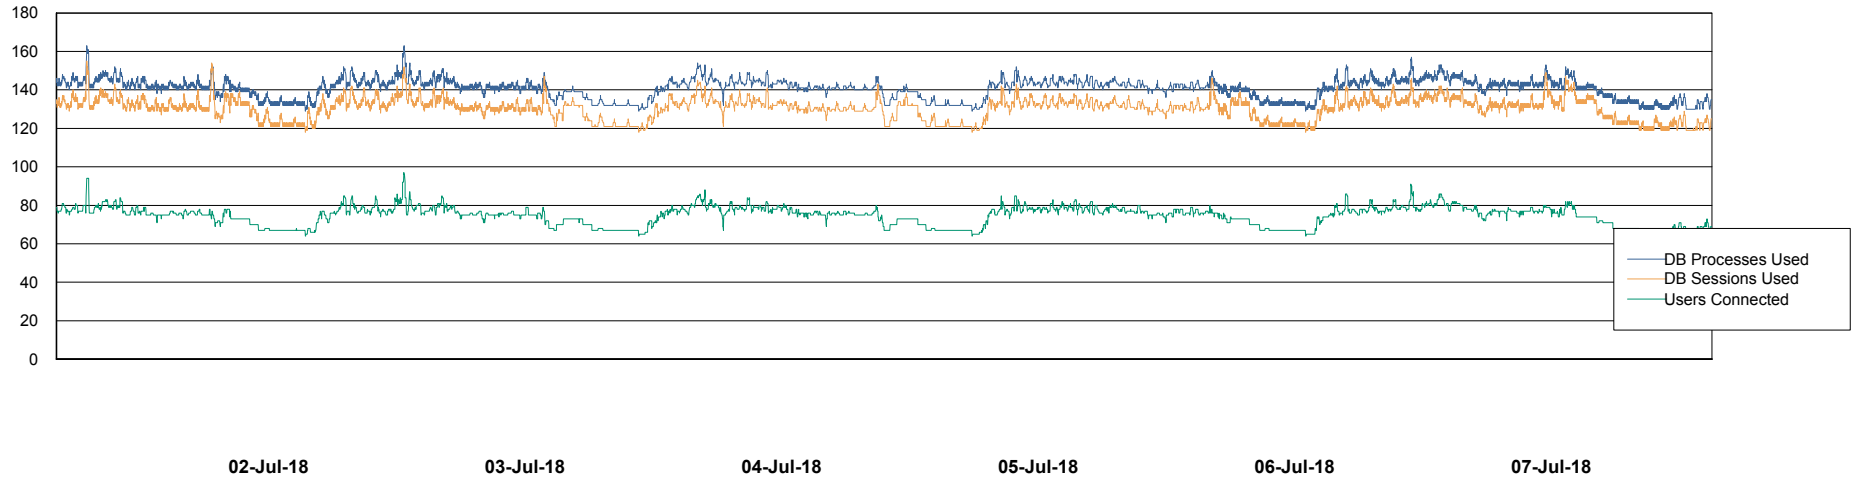

Weekly SLA Customer Report

Customer BGG_Production
Database ID 58

Database Performance BGGDB_BI

Weekly SLA Customer Report

Customer BGG_Production
Database ID 58

Database Performance BGGDB_Production

Weekly SLA Customer Report

Customer BGG_Production
Database ID 58

Database Performance BGGDB_Standby

Weekly SLA Customer Report

Customer BGG_Production
Database ID 58

DATABASE SIZE BGGDB_BI

Database growth over last month

DATABASE SIZE BGGDB_Production