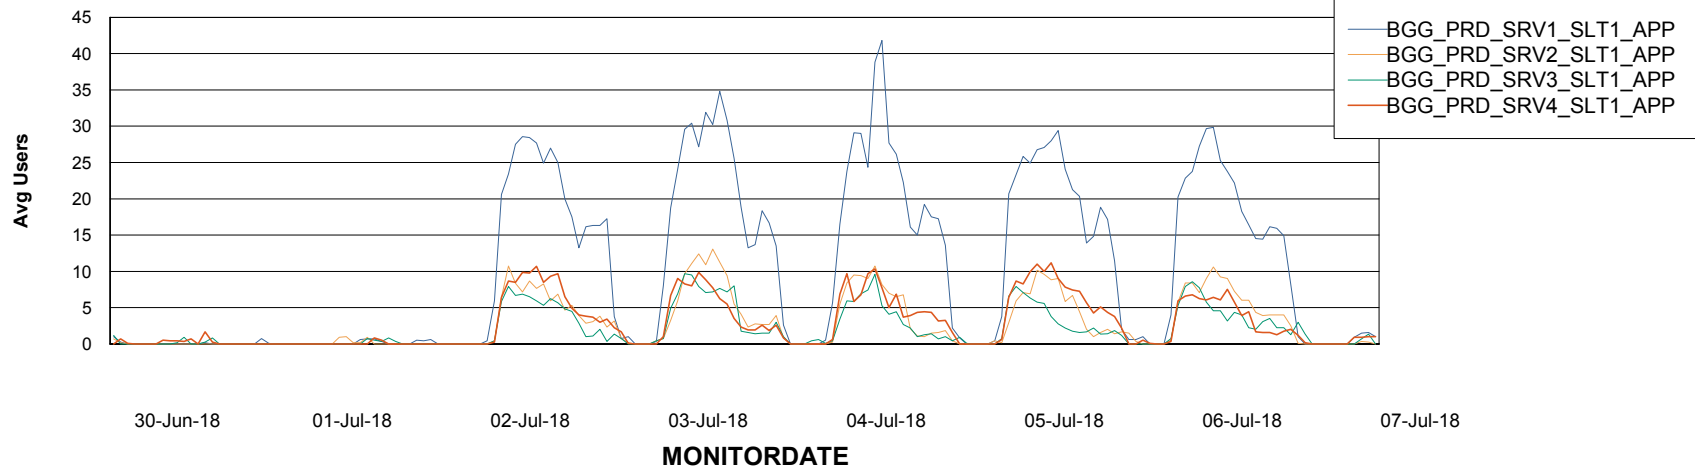

Avg users per day per ABS server