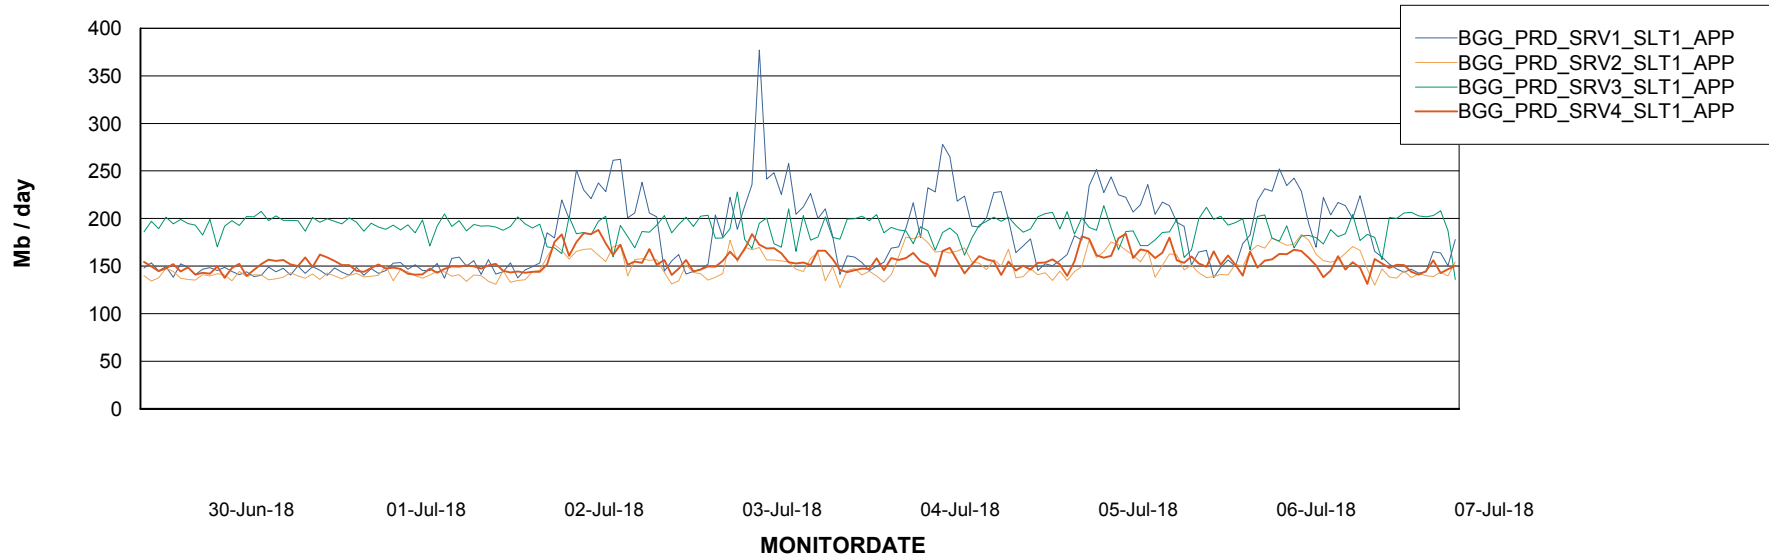

ABSolute Application Server Services

Avg memory used per ABS Server Service