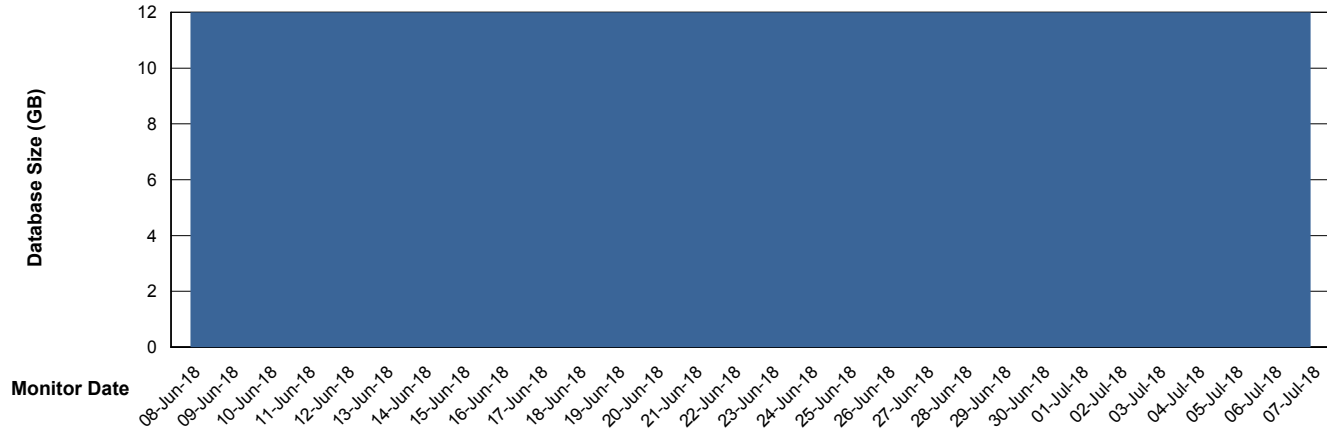

DATABASE SIZE BCMDB_ABS1 Production Database

Database growth over last month

Database Tablespace BCMDB_ABS1 Production Database

Date	Tablespace Name	Filesize (Gb)	Usedsize (Gb)	Percentage free
07-Jul-18	ABSDATA	5	3	40
	INDX	10	8	20
06-Jul-18	ABSDATA	5	3	40
	INDX	10	8	20
05-Jul-18	ABSDATA	5	3	40
	INDX	10	8	20
04-Jul-18	ABSDATA	5	3	40
	INDX	10	8	20
03-Jul-18	ABSDATA	5	3	40
	INDX	10	8	20
02-Jul-18	ABSDATA	5	3	40
	INDX	10	8	20
01-Jul-18	ABSDATA	5	3	40
	INDX	10	8	20