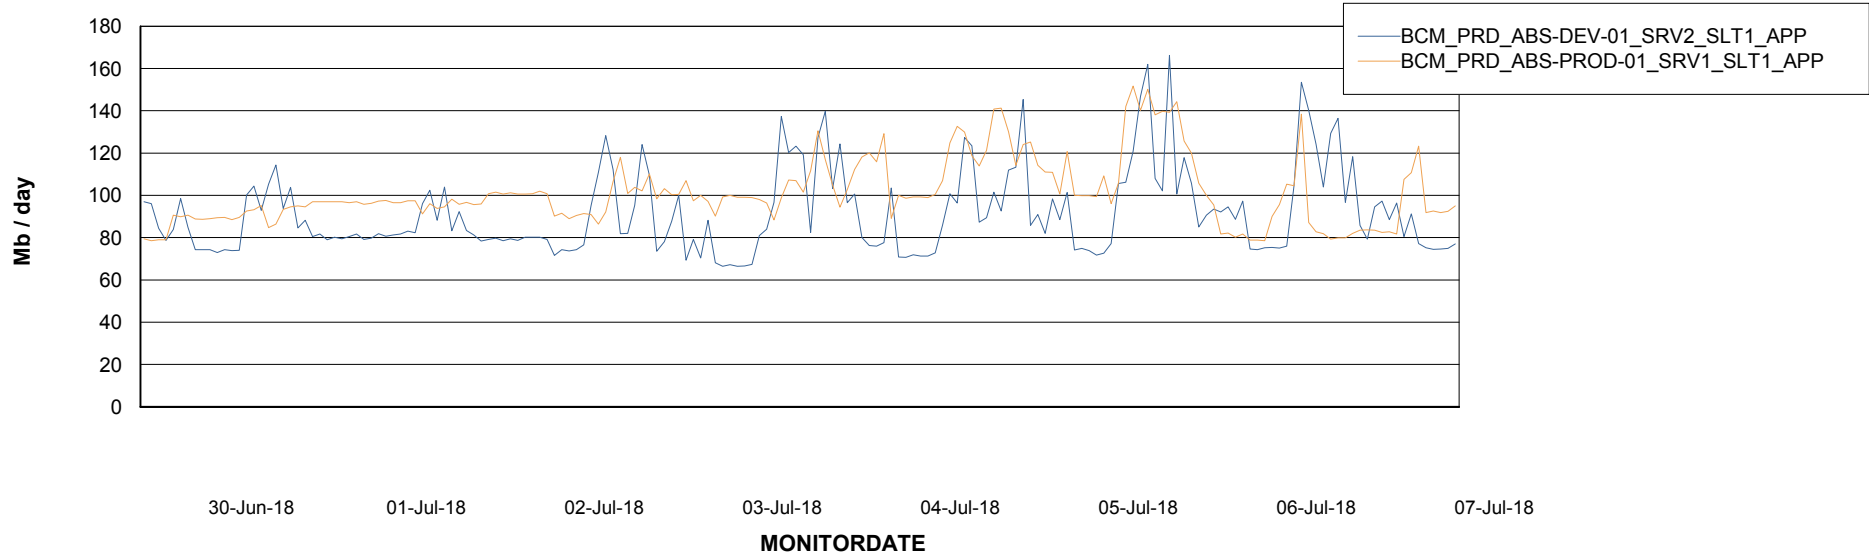

ABSSolute Application Server Services

Avg memory used per ABS Server Service