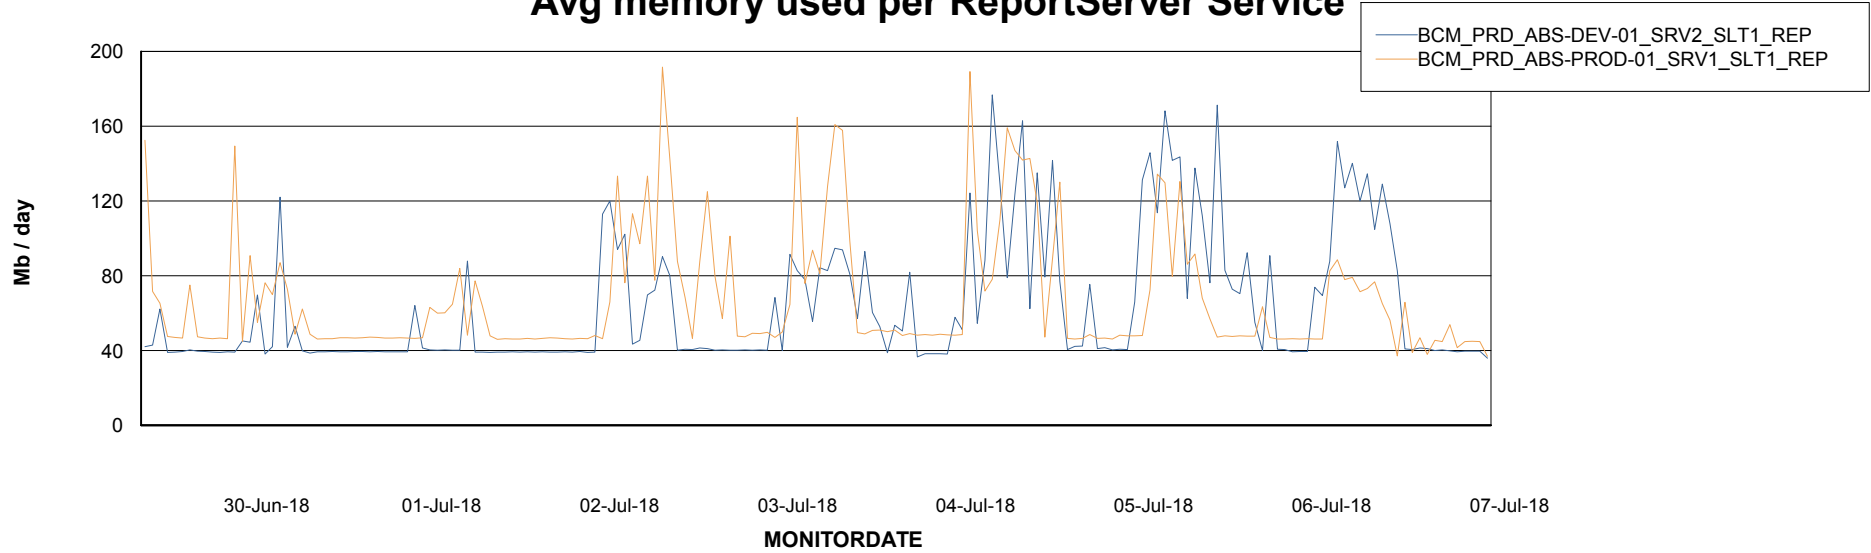

Avg memory used per ABS Server Service

Avg users per day per ABS server

Weekly SLA Customer Report

Customer BCM_Production
Database ID 81

ABSSolute Application ReportServer Services

Avg memory used per ReportServer Service