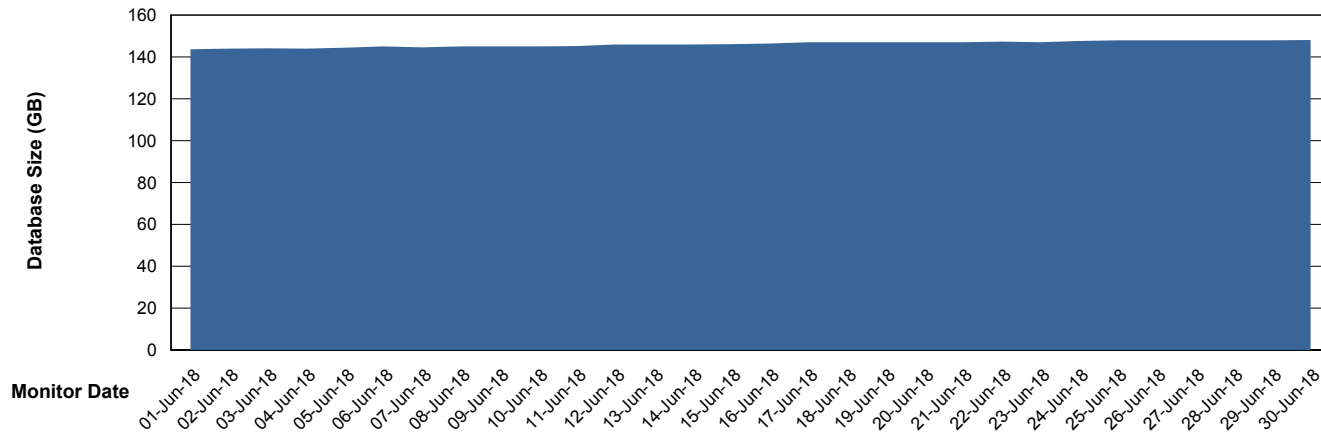

Weekly SLA Customer Report

Customer VOS_Production
Database ID 68

Database Performance VOSDB_Standby

Weekly SLA Customer Report

Customer VOS_Production
Database ID 68

DATABASE SIZE VOSBIDB_Production

Database growth over last month

DATABASE SIZE VOSDB_Production

Database growth over last month

Weekly SLA Customer Report

Customer VOS_Production
Database ID 68

Database Tablespace		VOSBIDB_Production		
Date	Tablespace Name	Filesize (Gb)	Usedsize (Gb)	Percentage free
30-Jun-18	ABSDATA	33	27	18
	INDX	44	38	14
29-Jun-18	ABSDATA	33	27	18
	INDX	44	38	14
28-Jun-18	ABSDATA	33	27	18
	INDX	44	38	14
27-Jun-18	ABSDATA	33	27	18
	INDX	44	38	14
26-Jun-18	ABSDATA	33	27	18
	INDX	44	38	14
25-Jun-18	ABSDATA	33	27	18
	INDX	44	38	14
24-Jun-18	ABSDATA	33	27	18
	INDX	44	38	14