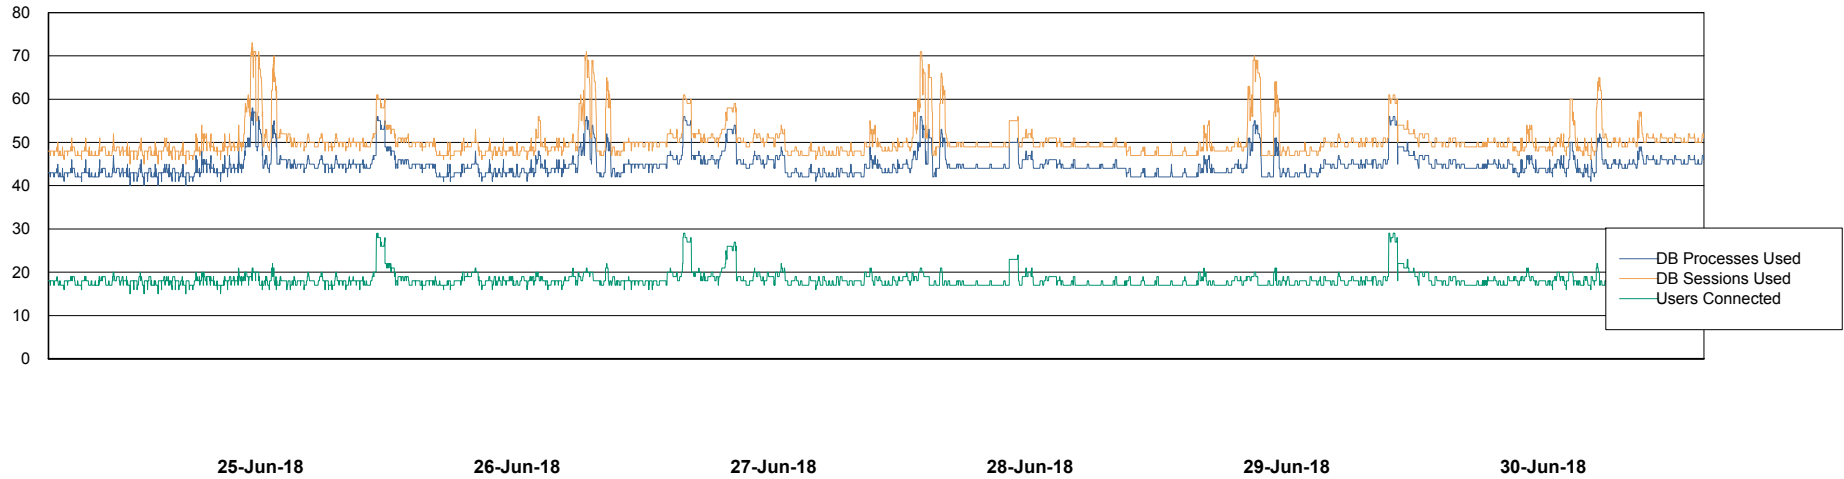

Harddisk Usage VOS_ABSWEB2

	Free disk space on / (%)	Total disk space on / (Gb)	Used disk space on / (Gb)	Total disk space on /home (Gb)	Used disk space on /home (Gb)	Free disk space on /opt (%)	Total disk space on /opt (Gb)	Used disk space on /opt (Gb)	Total disk space on /tmp (Gb)	Used disk space on /tmp (Gb)
30-Jun-18	90	50	5	50	5	90	50	5	50	5
29-Jun-18	90	50	5	50	5	90	50	5	50	5
28-Jun-18	90	50	5	50	5	90	50	5	50	5
27-Jun-18	90	50	5	50	5	90	50	5	50	5
26-Jun-18	90	50	5	50	5	90	50	5	50	5
25-Jun-18	90	50	5	50	5	90	50	5	50	5
24-Jun-18	90	50	5	50	5	90	50	5	50	5

Weekly SLA Customer Report

Customer VOS_Production
Database ID 68

Database Performance VOSBIDB_Production

Weekly SLA Customer Report

Customer VOS_Production
Database ID 68

Database Performance VOSDB_Production