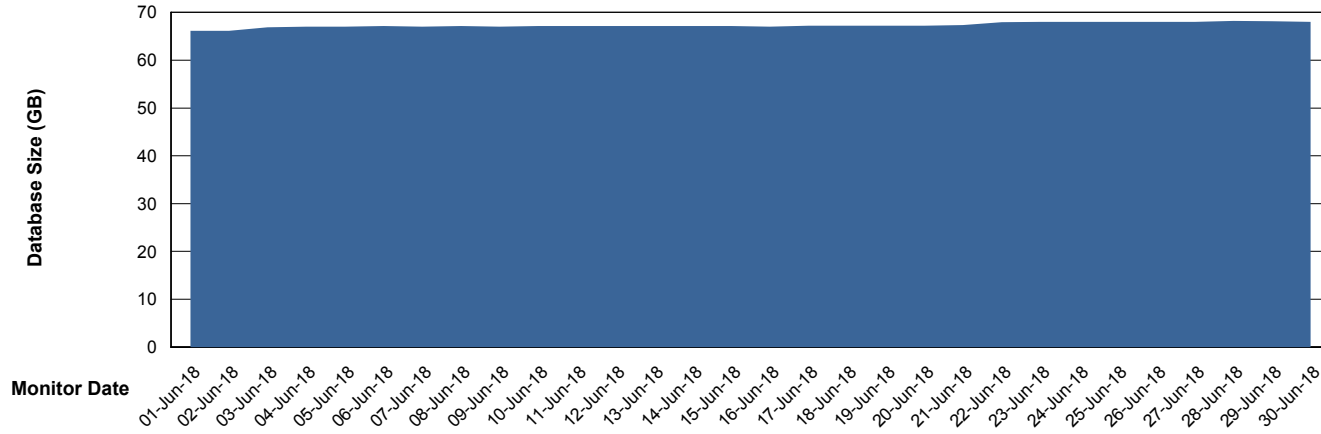

Weekly SLA Customer Report

Customer VOS_Production
Database ID 68

Database Performance VOSDB_Standby

Weekly SLA Customer Report

Customer VOS_Production
Database ID 68

DATABASE SIZE VOSBIDB_Production

Database growth over last month

DATABASE SIZE VOSDB_Production

Database growth over last month

Weekly SLA Customer Report

Customer VOS_Production
Database ID 68

Database Tablespace		VOSBIDB_Production		
Date	Tablespace Name	Filesize (Gb)	Usedsize (Gb)	Percentage free
30-Jun-18	ABSDATA	33	27	18
	INDX	44	38	14
29-Jun-18	ABSDATA	33	27	18
	INDX	44	38	14
28-Jun-18	ABSDATA	33	27	18
	INDX	44	38	14
27-Jun-18	ABSDATA	33	27	18
	INDX	44	38	14
26-Jun-18	ABSDATA	33	27	18
	INDX	44	38	14
25-Jun-18	ABSDATA	33	27	18
	INDX	44	38	14
24-Jun-18	ABSDATA	33	27	18
	INDX	44	38	14