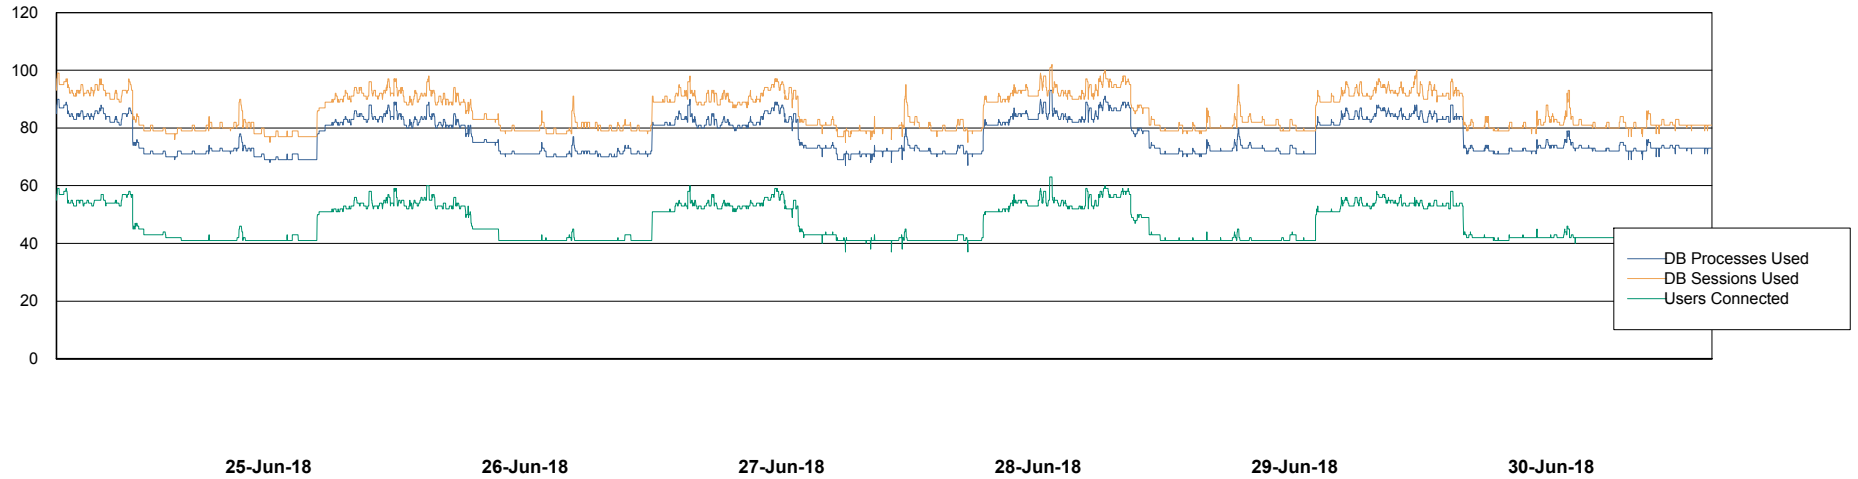

Harddisk Usage VEN_PRD_ORACLE2

	Free disk space on c: (%)	Free disk space on d: (%)	Free disk space on e: (%)
30-Jun-18	34	48	39
29-Jun-18	34	48	40
28-Jun-18	34	48	40
27-Jun-18	34	48	40
26-Jun-18	34	48	40
25-Jun-18	34	48	40
24-Jun-18	34	48	40

Weekly SLA Customer Report

Customer VEN_Production
Database ID 35

Database Performance VENDB_Production

Weekly SLA Customer Report

Customer VEN_Production
Database ID 35

Database Performance VENDB_Standby

Weekly SLA Customer Report