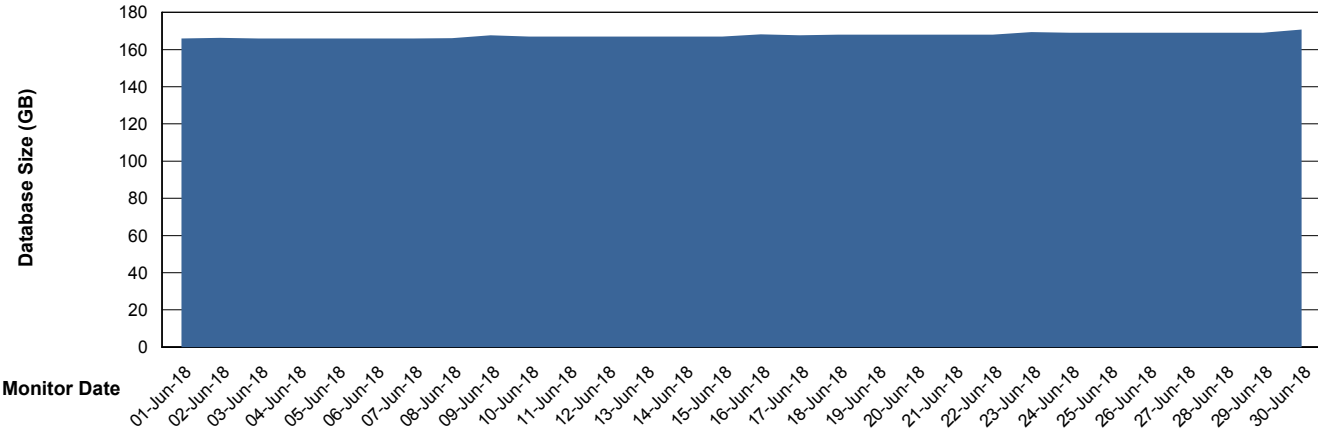

Weekly SLA Customer Report

Customer VEN_Production
Database ID 35

Database Performance VENDB_Production

Weekly SLA Customer Report

Customer VEN_Production
Database ID 35

Database Performance VENDB_Standby

Weekly SLA Customer Report

Customer VEN_Production
 Database ID 35

DATABASE SIZE VENDB_Production

Database growth over last month

Database Tablespace VENDB_Production

Date	Tablespace Name	Filesize (Gb)	Usedsize (Gb)	Percentage free
30-Jun-18	ABSDATA	73	61	16
	INDX	127	107	16
29-Jun-18	ABSDATA	73	61	16
	INDX	127	107	16
28-Jun-18	ABSDATA	73	61	16
	INDX	127	107	16
27-Jun-18	ABSDATA	73	61	16
	INDX	127	107	16
26-Jun-18	ABSDATA	73	61	16
	INDX	127	107	16
25-Jun-18	ABSDATA	73	61	16
	INDX	127	107	16
24-Jun-18	ABSDATA	73	61	16
	INDX	127	106	17