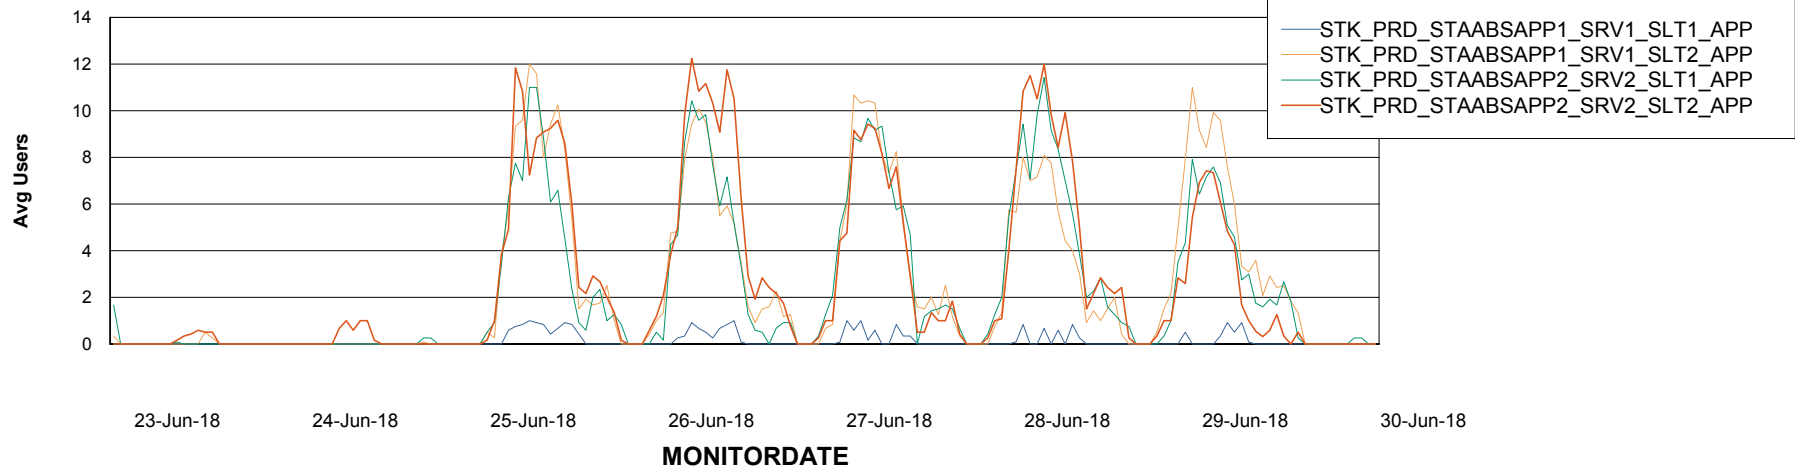

Weekly SLA Customer Report

Customer STK_Production
Database ID 82

ABSSolute Application Server Services

Avg memory used per ABS Server Service

Avg users per day per ABS server

Weekly SLA Customer Report

Customer STK_Production
Database ID 82