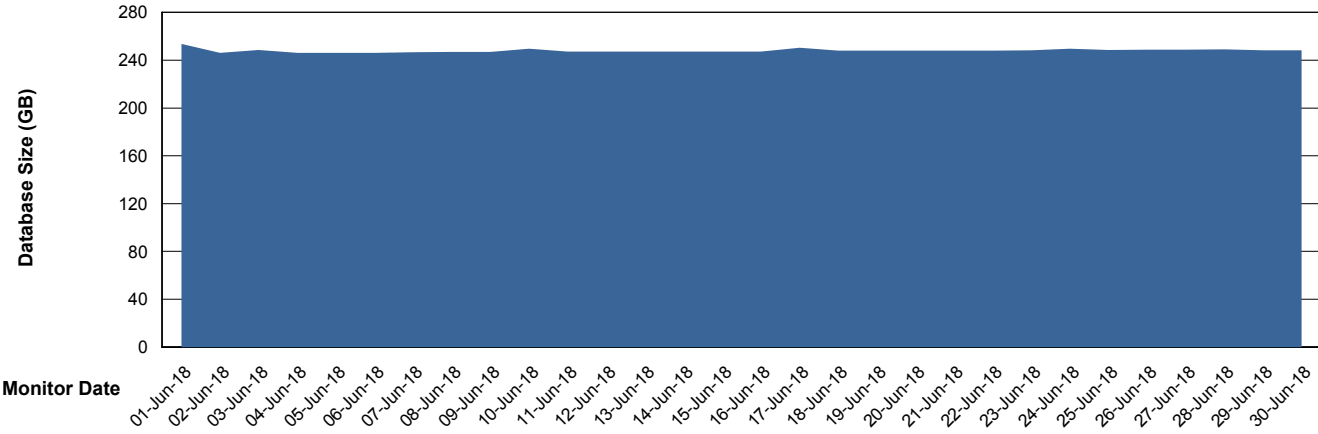

Weekly SLA Customer Report

Customer STK_Production
Database ID 82

Database Performance STKDB_ABS1 Production Database

Weekly SLA Customer Report

Customer STK_Production
Database ID 82

Database Performance STKDB_ABS1SB Standby Database

Weekly SLA Customer Report

Customer STK_Production
 Database ID 82

DATABASE SIZE STKDB_ABS1 Production Database

Database growth over last month

Database Tablespace STKDB_ABS1 Production Database

Date	Tablespace Name	Filesize (Gb)	Usedsize (Gb)	Percentage free
30-Jun-18	ABSDATA	179	127	29
	INDX	140	117	16
29-Jun-18	ABSDATA	179	127	29
	INDX	140	117	16
28-Jun-18	ABSDATA	179	127	29
	INDX	140	117	16
27-Jun-18	ABSDATA	179	126	30
	INDX	140	117	16
26-Jun-18	ABSDATA	179	126	30
	INDX	140	117	16
25-Jun-18	ABSDATA	179	127	29
	INDX	140	117	16
24-Jun-18	ABSDATA	179	127	29
	INDX	140	117	16