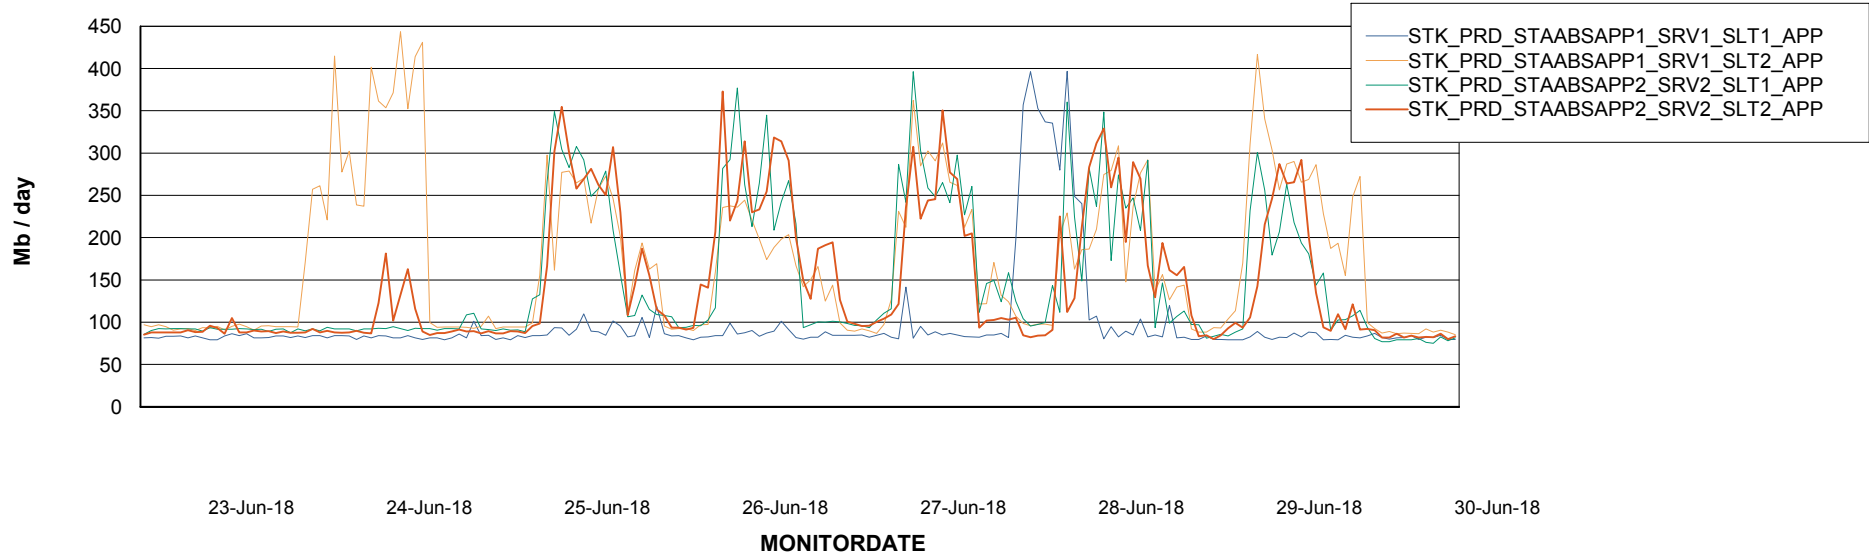

Weekly SLA Customer Report

Customer STK_Production
Database ID 82

Database Performance STKDB_ABS1 Production Database

Weekly SLA Customer Report

Customer STK_Production
Database ID 82

Database Performance STKDB_ABS1SB Standby Database

Weekly SLA Customer Report

Customer STK_Production
 Database ID 82

DATABASE SIZE STKDB_ABS1 Production Database

Database growth over last month

Database Tablespace STKDB_ABS1 Production Database

Date	Tablespace Name	Filesize (Gb)	Usedsize (Gb)	Percentage free
30-Jun-18	ABSDATA	179	127	29
	INDX	140	117	16
29-Jun-18	ABSDATA	179	127	29
	INDX	140	117	16
28-Jun-18	ABSDATA	179	127	29
	INDX	140	117	16
27-Jun-18	ABSDATA	179	126	30
	INDX	140	117	16
26-Jun-18	ABSDATA	179	126	30
	INDX	140	117	16
25-Jun-18	ABSDATA	179	127	29
	INDX	140	117	16
24-Jun-18	ABSDATA	179	127	29
	INDX	140	117	16

Weekly SLA Customer Report

Customer STK_Production
Database ID 82

ABSSolute Application Server Services

Avg memory used per ABS Server Service

Avg users per day per ABS server

Weekly SLA Customer Report

Customer STK_Production
Database ID 82