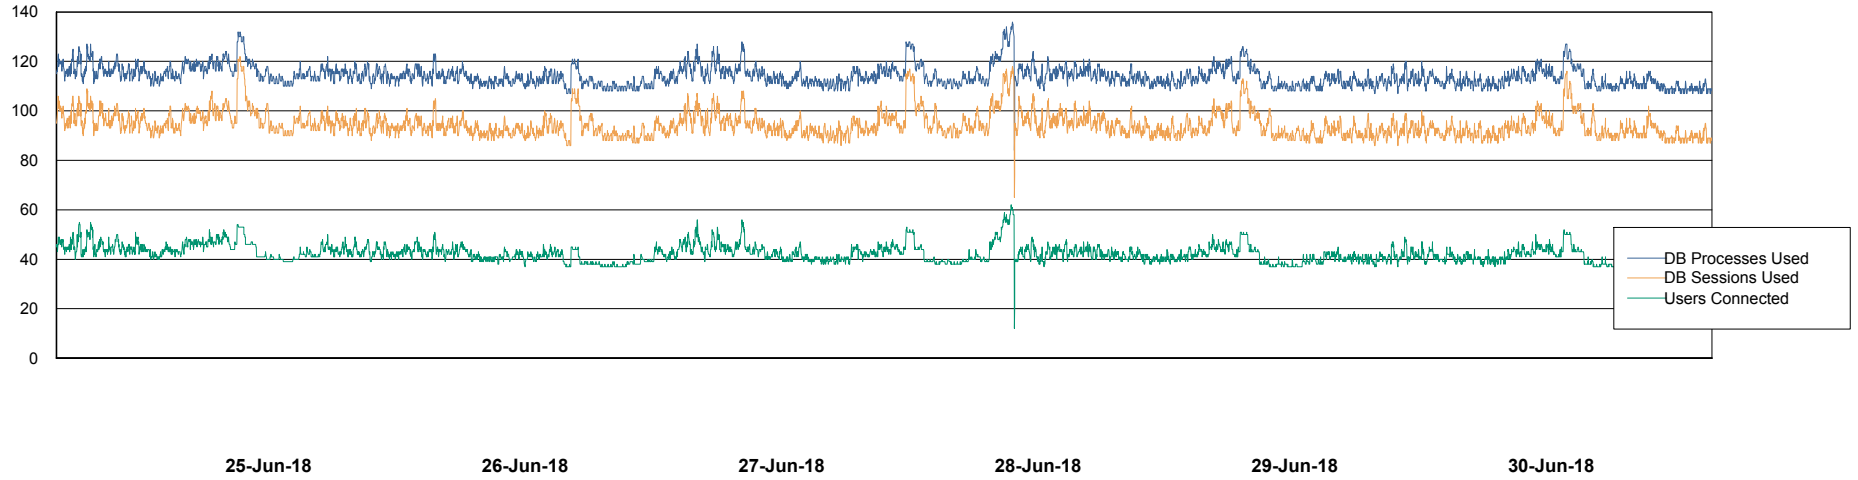

Weekly SLA Customer Report

Customer STK_Production
 Database ID 82

Harddisk Usage STK_STAABSDB2 Standby DB Server

	Free disk space on c: (%)	Total disk space on c: (Gb)	Free disk space on d: (%)	Total disk space on d: (Gb)	Free disk space on e: (%)	Total disk space on e: (Gb)
30-Jun-18	68	99	44	350	31	1,000
29-Jun-18	68	99	44	350	31	1,000
28-Jun-18	68	99	44	350	31	1,000
27-Jun-18	68	99	45	350	31	1,000
26-Jun-18	68	99	45	350	31	1,000
25-Jun-18	68	99	45	350	31	1,000
24-Jun-18	68	99	45	350	31	1,000

Weekly SLA Customer Report

Customer STK_Production
Database ID 82

Database Performance STKDB_ABS1 Production Database

Weekly SLA Customer Report

Customer STK_Production
Database ID 82

Database Performance STKDB_ABS1SB Standby Database