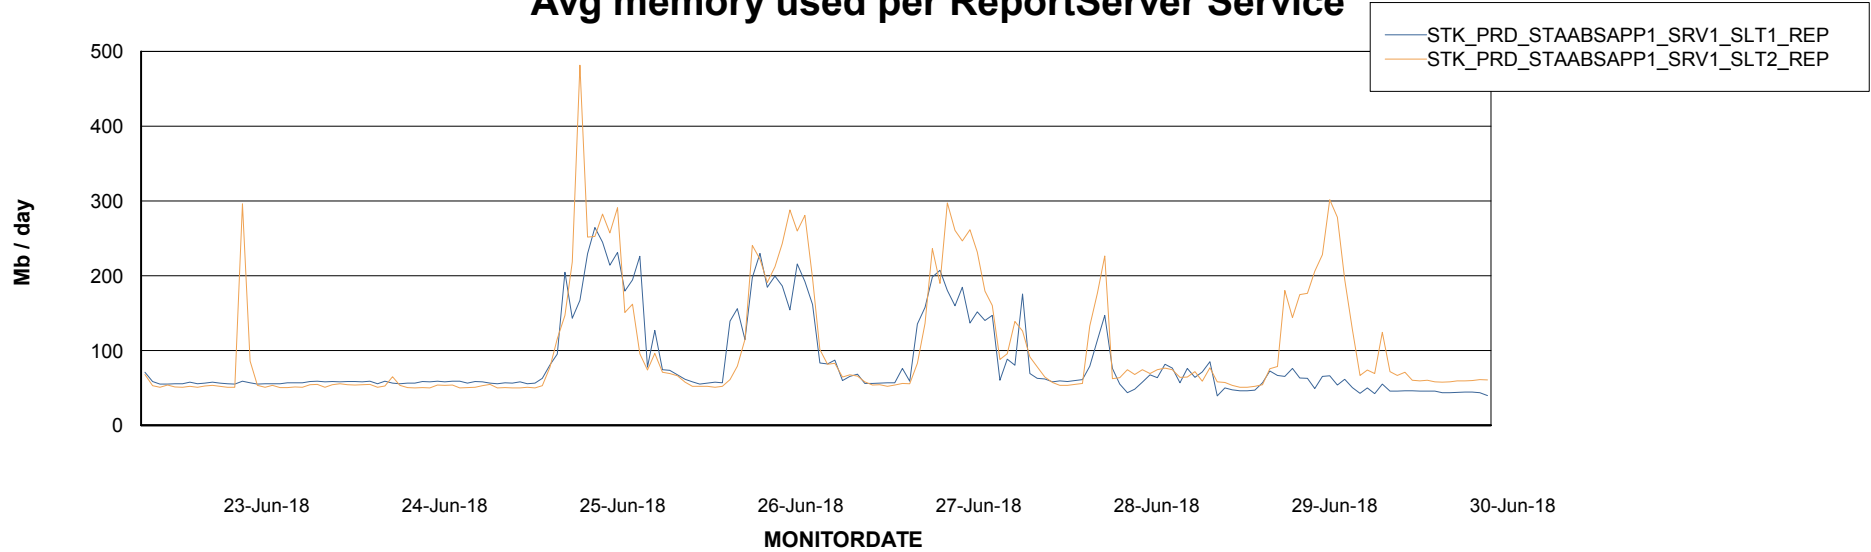

ABSSolute Application ReportServer Services

Avg memory used per ReportServer Service