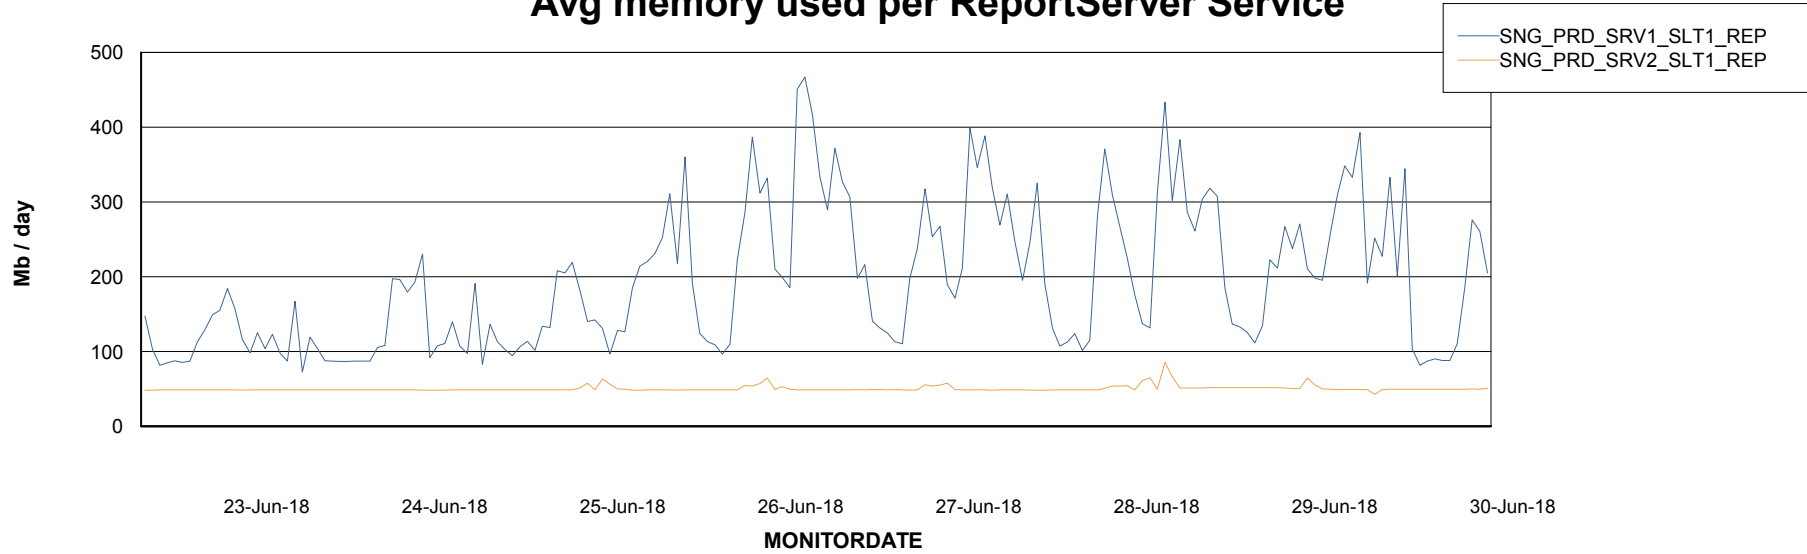

ABSSolute Application ReportServer Services

Avg memory used per ReportServer Service