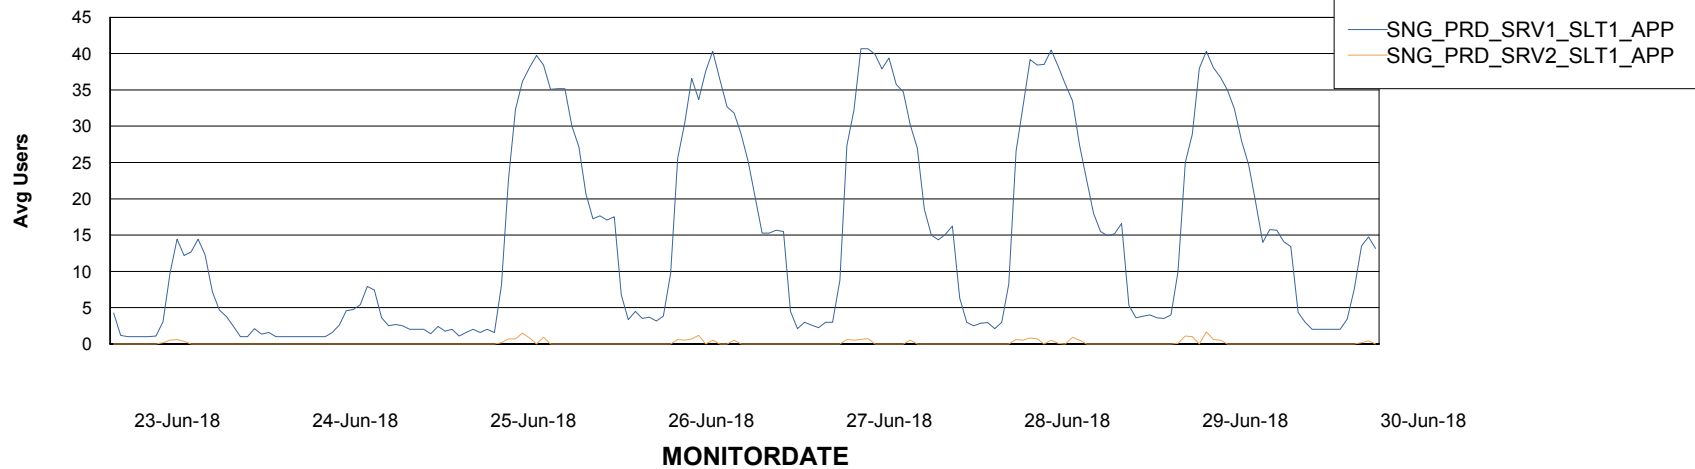

Avg users per day per ABS server