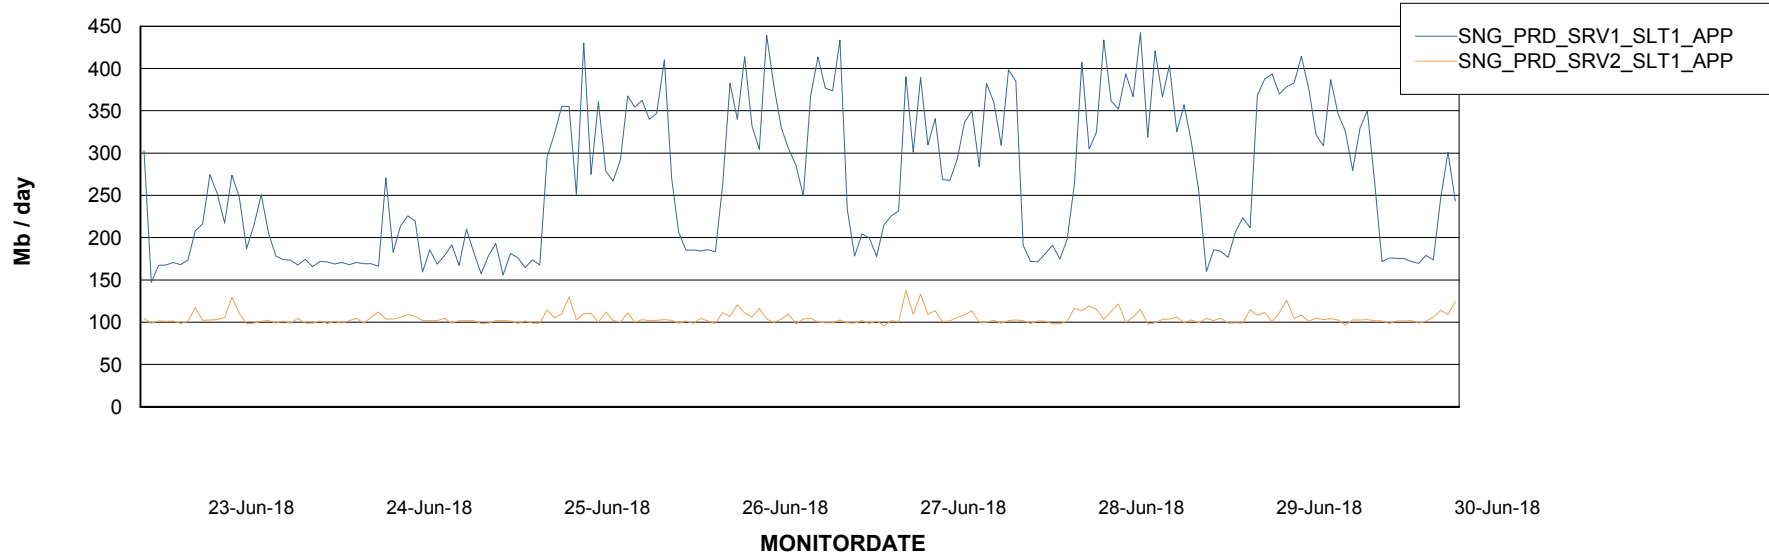

ABSSolute Application Server Services

Avg memory used per ABS Server Service