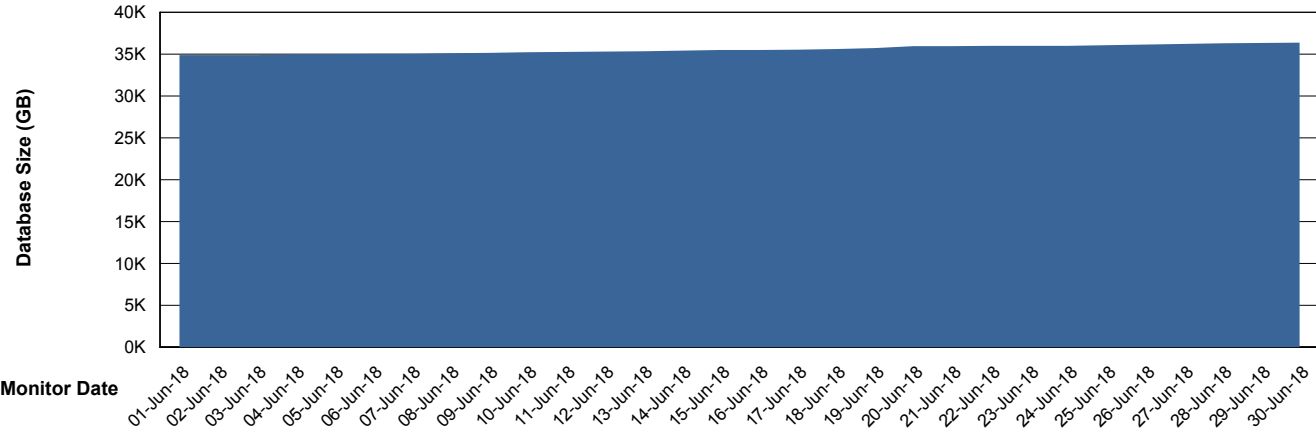

DATABASE SIZE RSSDB_Production

Database growth over last month

Database Tablespace RSSDB_Production

Date	Tablespace Name	Filesize (Gb)	Usedsize (Gb)	Percentage free
30-Jun-18	ABSDATA	20,000	15,533	22
	INDX	24,500	19,538	20
29-Jun-18	ABSDATA	20,000	15,533	22
	INDX	24,500	19,536	20
28-Jun-18	ABSDATA	20,000	15,524	22
	INDX	24,500	19,484	20
27-Jun-18	ABSDATA	20,000	15,505	22
	INDX	24,500	19,426	21
26-Jun-18	ABSDATA	20,000	15,483	23
	INDX	24,500	19,375	21
25-Jun-18	ABSDATA	20,000	15,479	23
	INDX	24,500	19,305	21
24-Jun-18	ABSDATA	20,000	15,452	23
	INDX	24,500	19,246	21