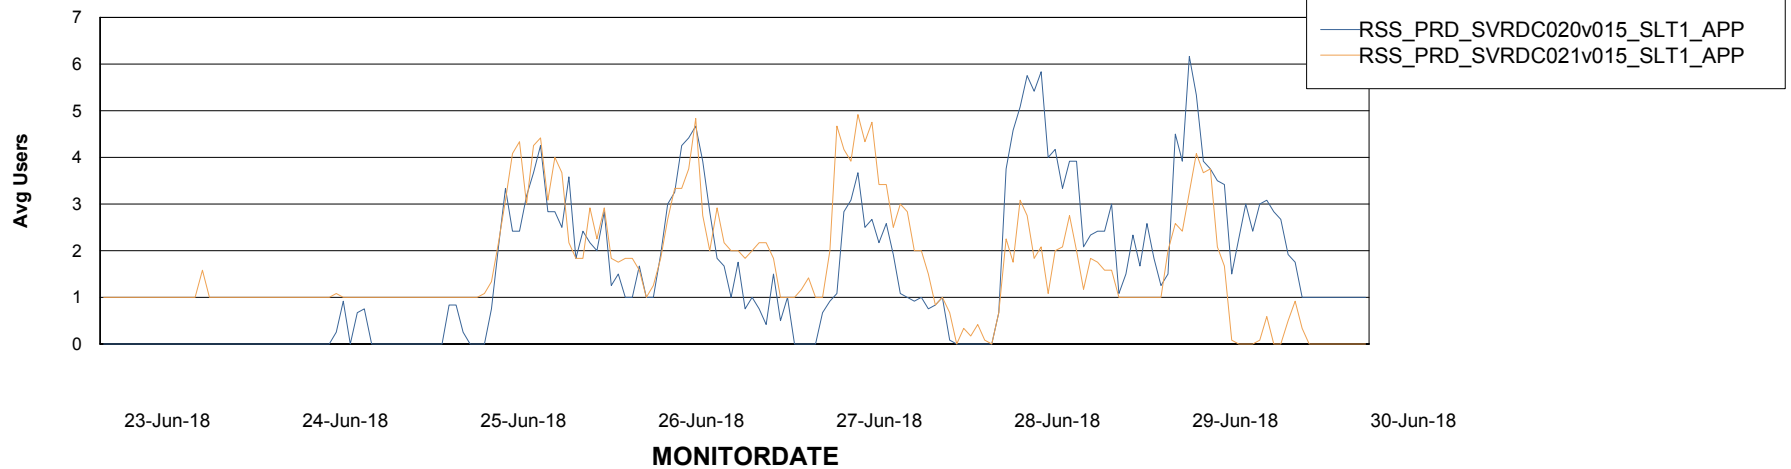

Avg users per day per ABS server