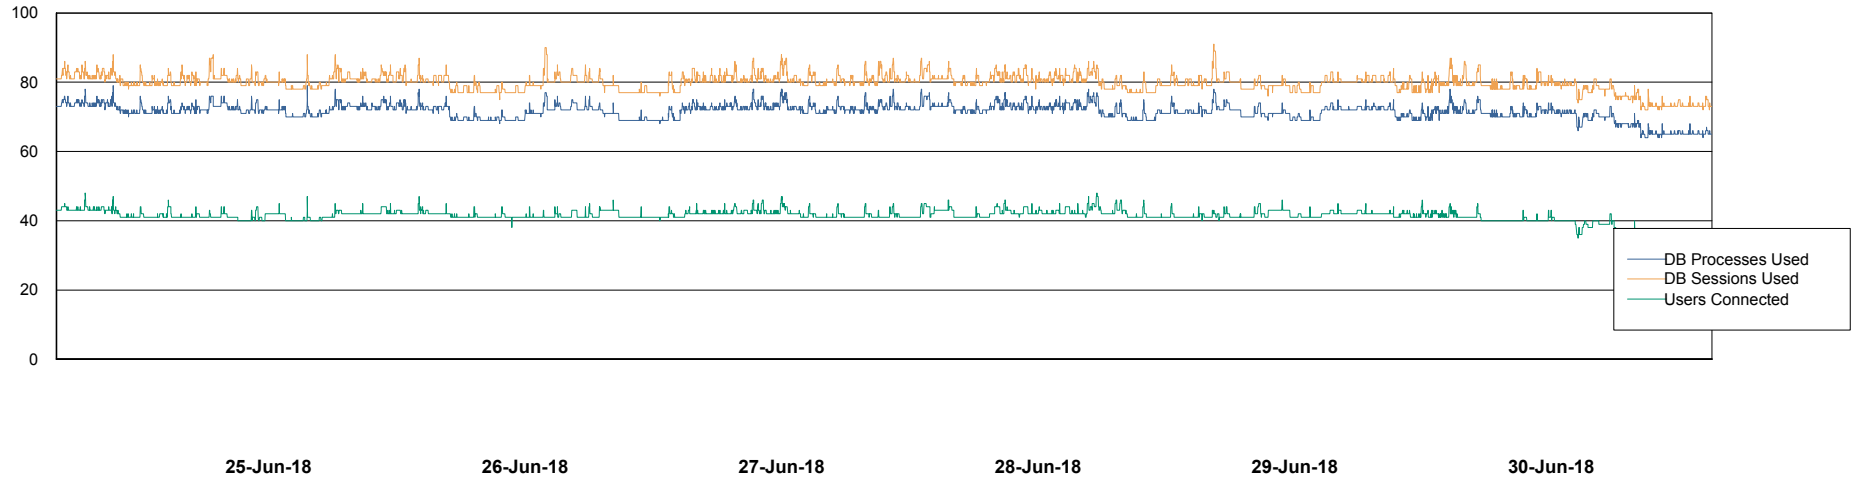

Database Performance RSSDB_Production