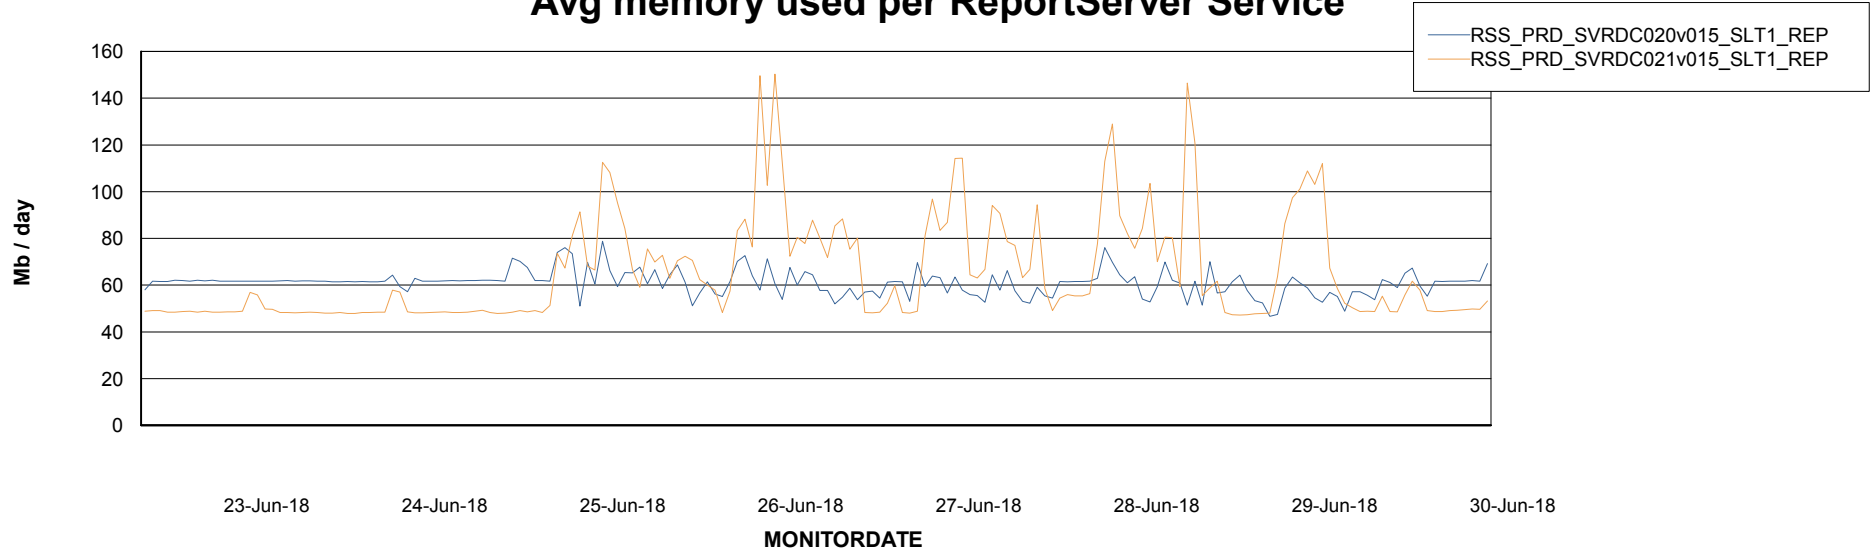

ABSSolute Application ReportServer Services

Avg memory used per ReportServer Service