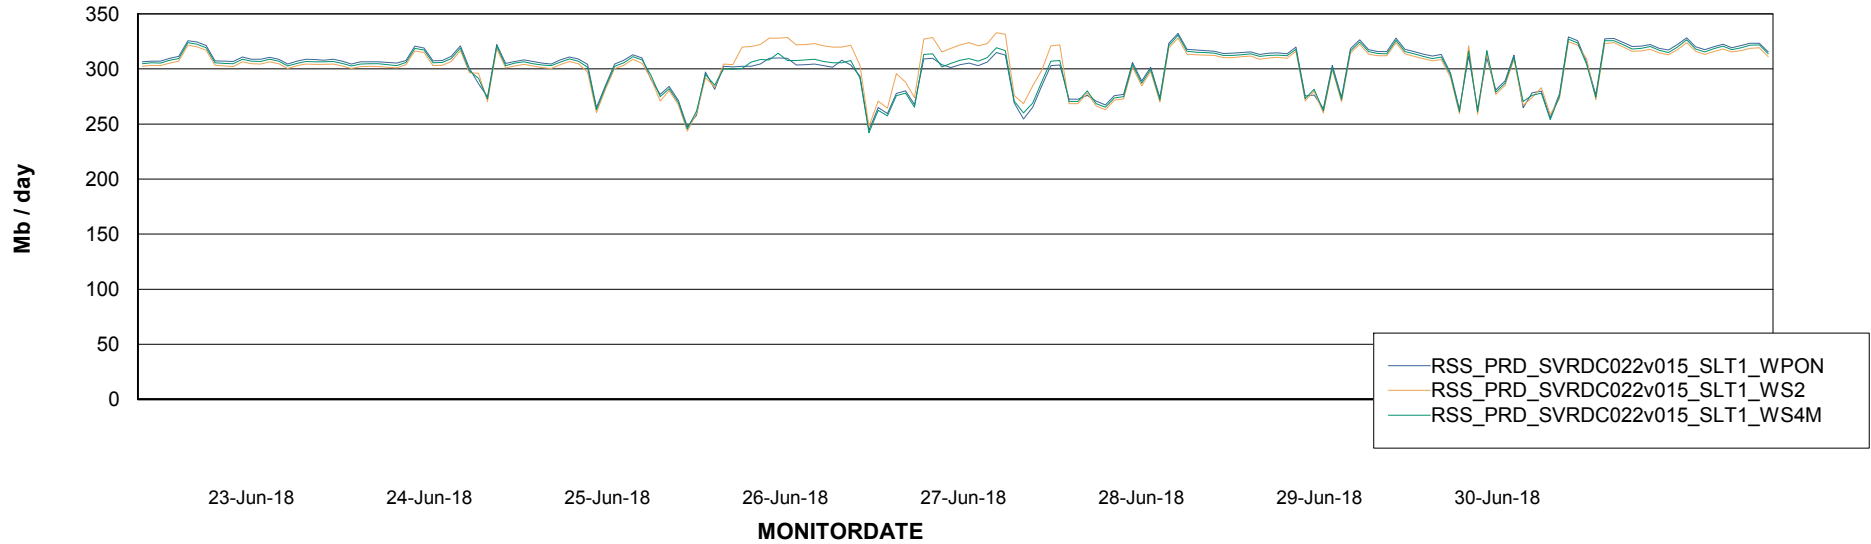

ABSSolute Web Component Services

Avg memory used per ABS Web component