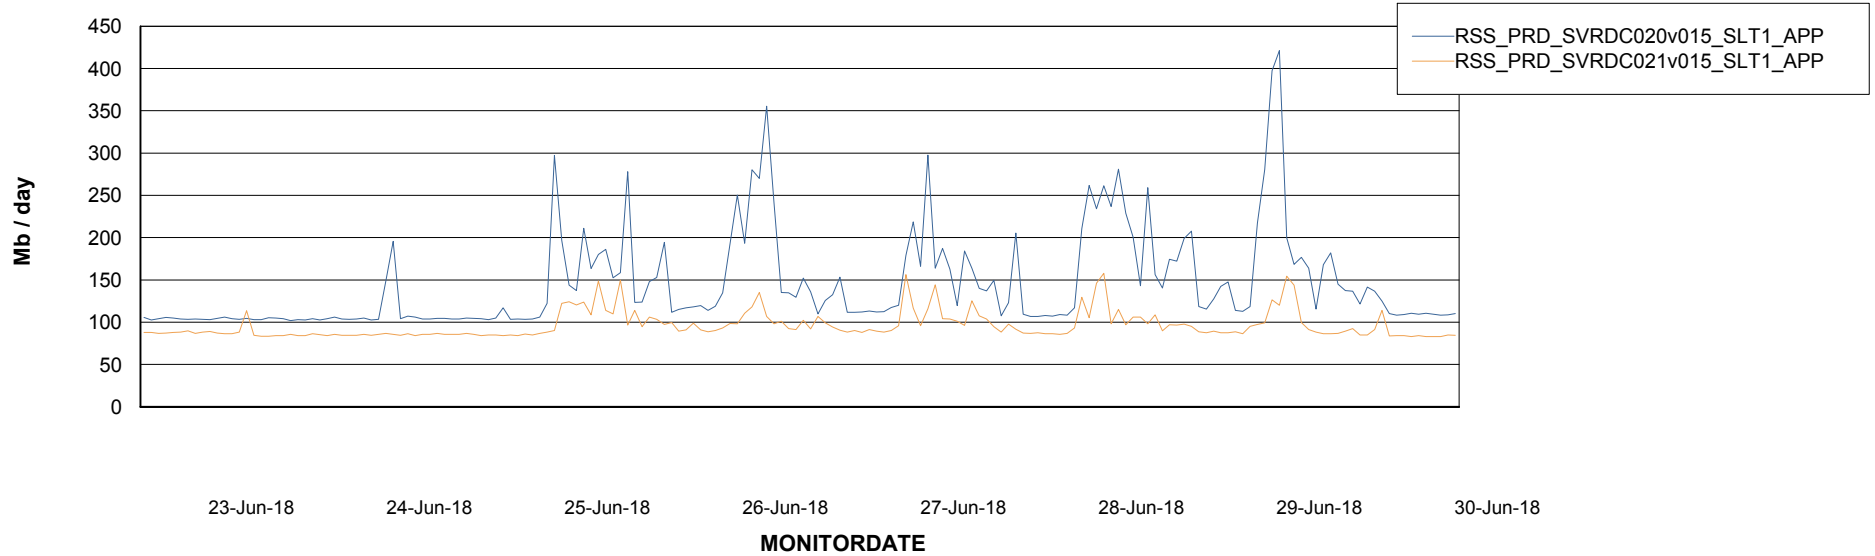

ABSSolute Application Server Services

Avg memory used per ABS Server Service