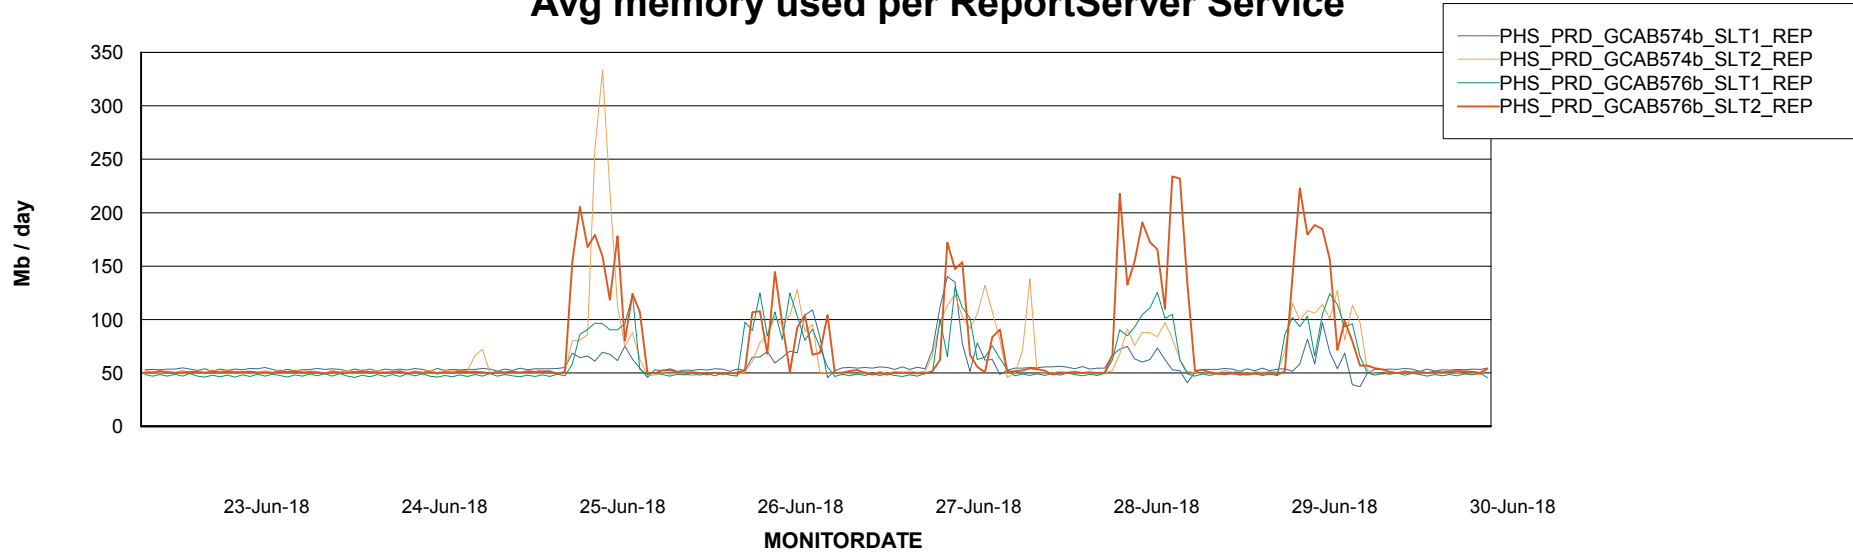

Avg memory used per ABS Server Service

Avg users per day per ABS server

Weekly SLA Customer Report

Customer PHS_Production
Database ID 47

ABSSolute Application ReportServer Services

Avg memory used per ReportServer Service