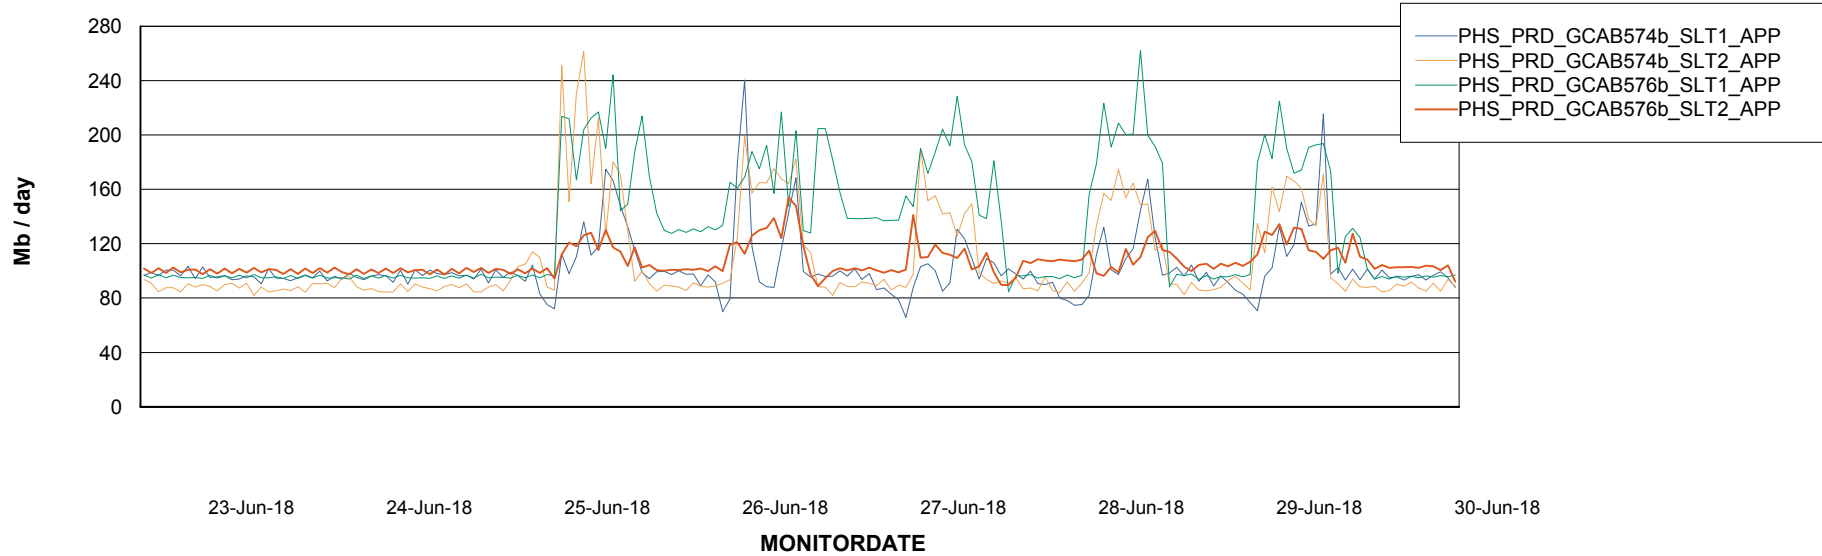

ABSSolute Application Server Services

Avg memory used per ABS Server Service