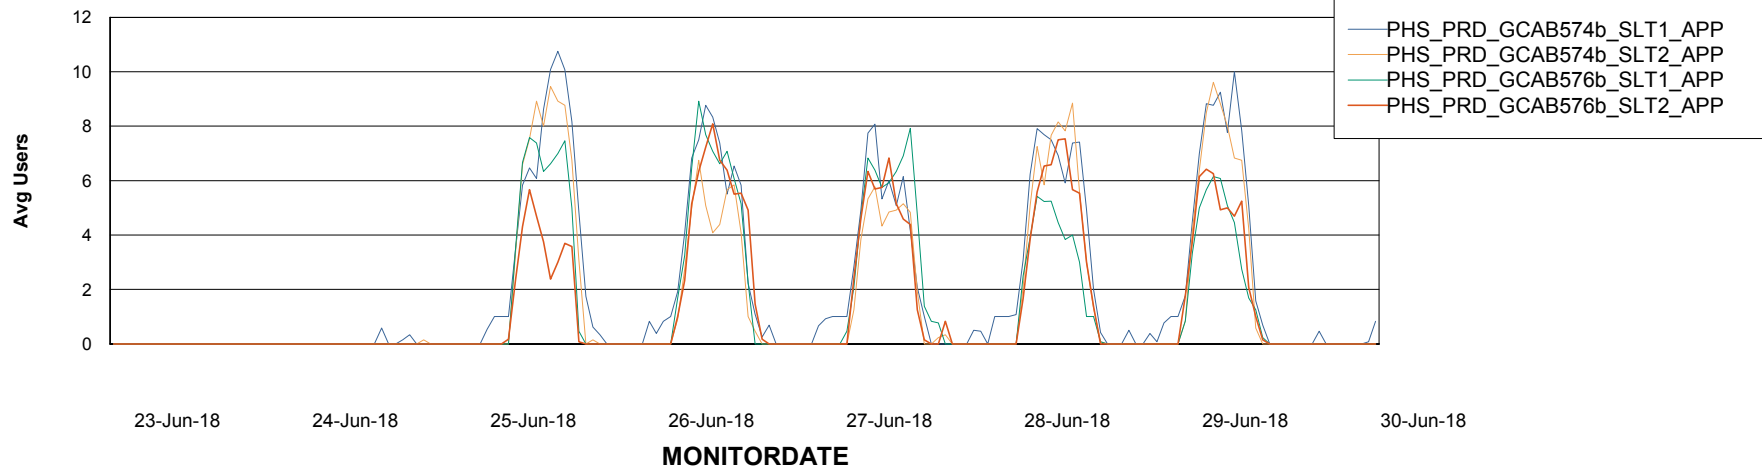

Avg users per day per ABS server