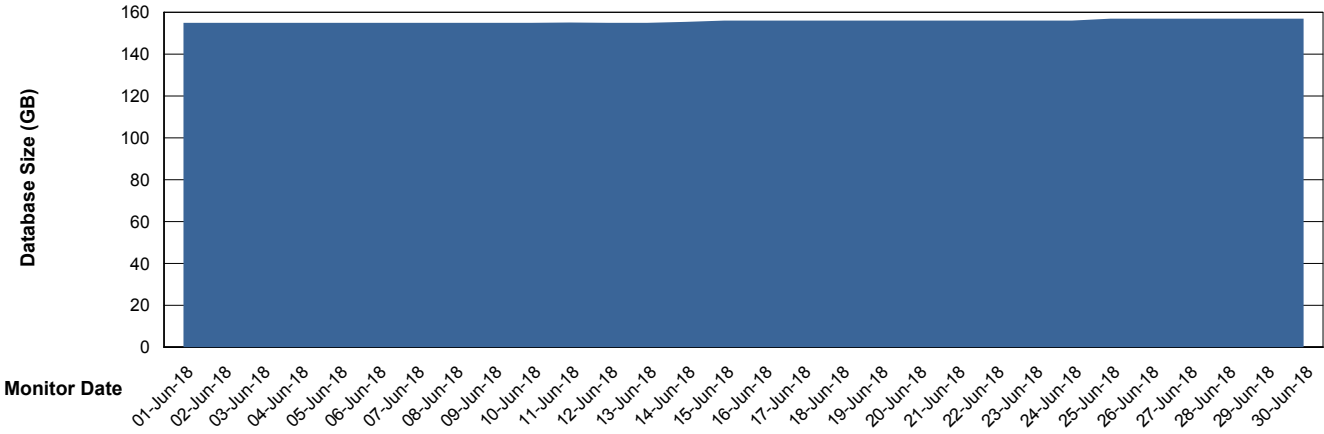

DATABASE SIZE PHSDB_Production

Database growth over last month