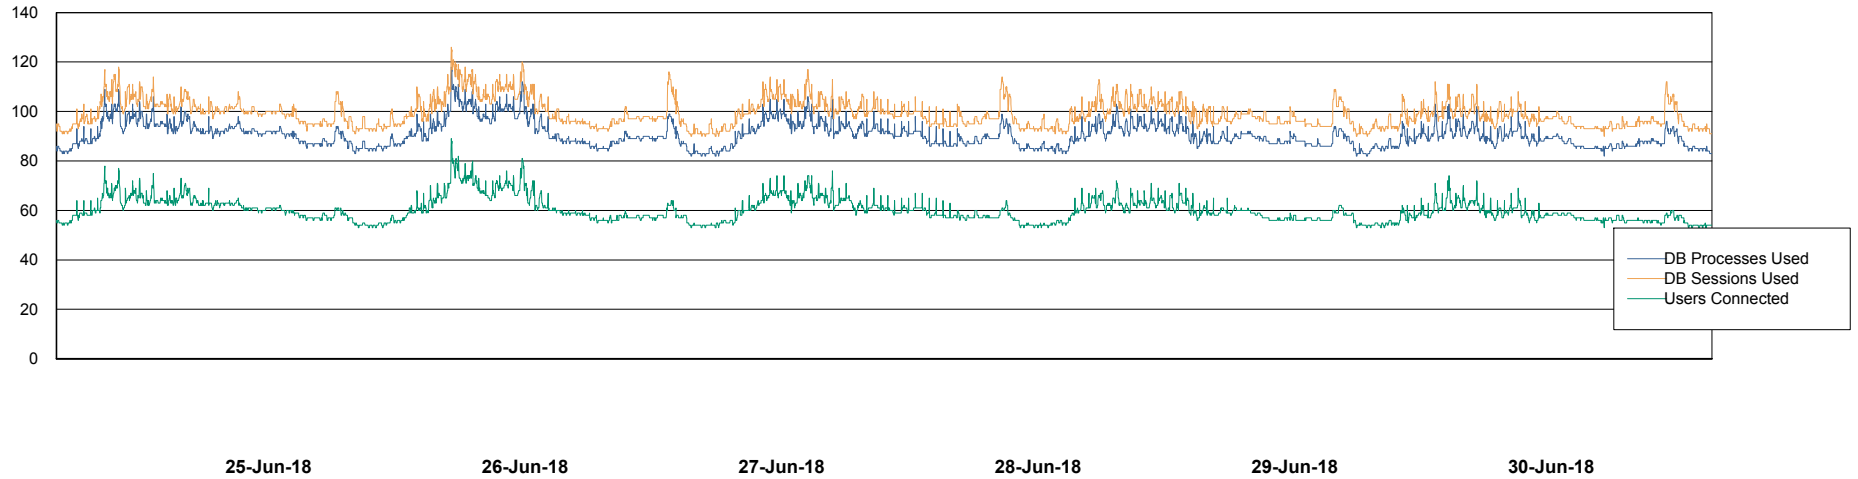

Harddisk Usage PCO_PRD_ORACLE2

	Free disk space on c: (%)	Total disk space on c: (Gb)	Free disk space on d: (%)	Total disk space on d: (Gb)
30-Jun-18	75	279	21	838
29-Jun-18	75	279	21	838
28-Jun-18	75	279	21	838
27-Jun-18	75	279	22	838
26-Jun-18	75	279	22	838
25-Jun-18	75	279	22	838
24-Jun-18	75	279	23	838

Weekly SLA Customer Report

Customer PCO Production
Database ID 44

Database Performance PCODB_Production

Weekly SLA Customer Report

Customer PCO Production
Database ID 44

Database Performance PCODB_Standby

Weekly SLA Customer Report