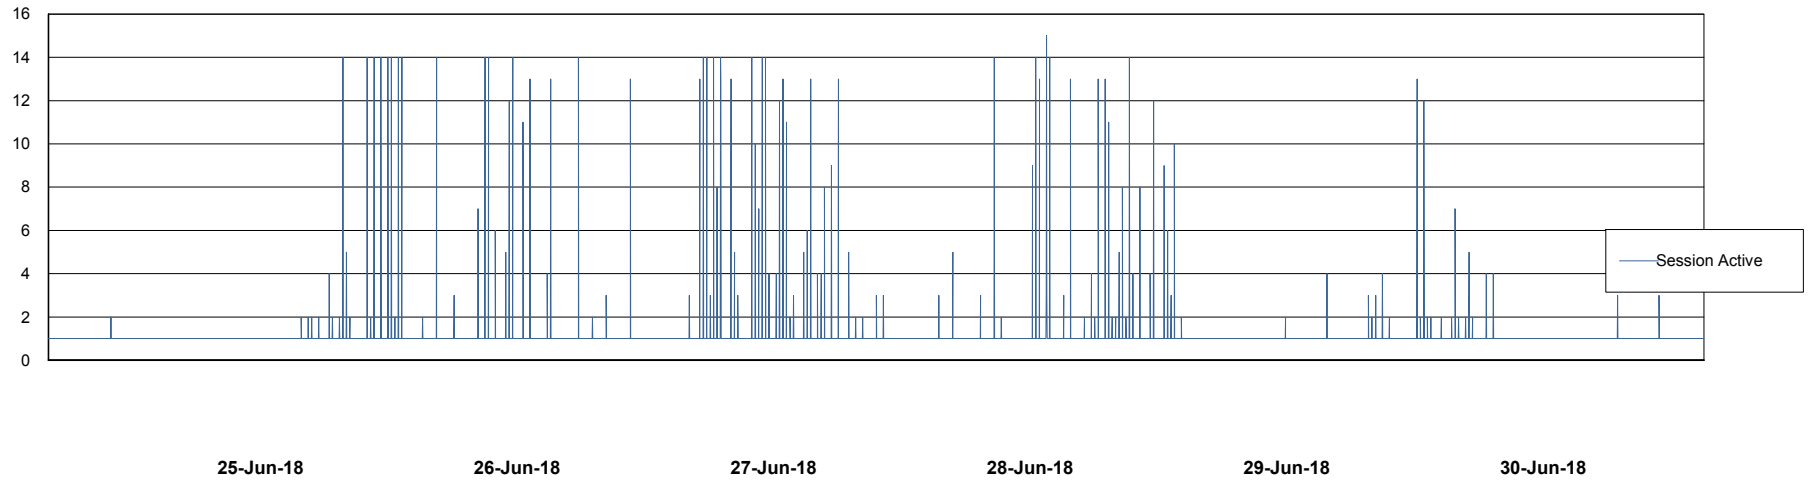

Weekly SLA Customer Report

Customer PCO Production
Database ID 44

Database Performance PCODB_Production

Weekly SLA Customer Report

Customer PCO Production
Database ID 44

Database Performance PCODB_Standby

Weekly SLA Customer Report