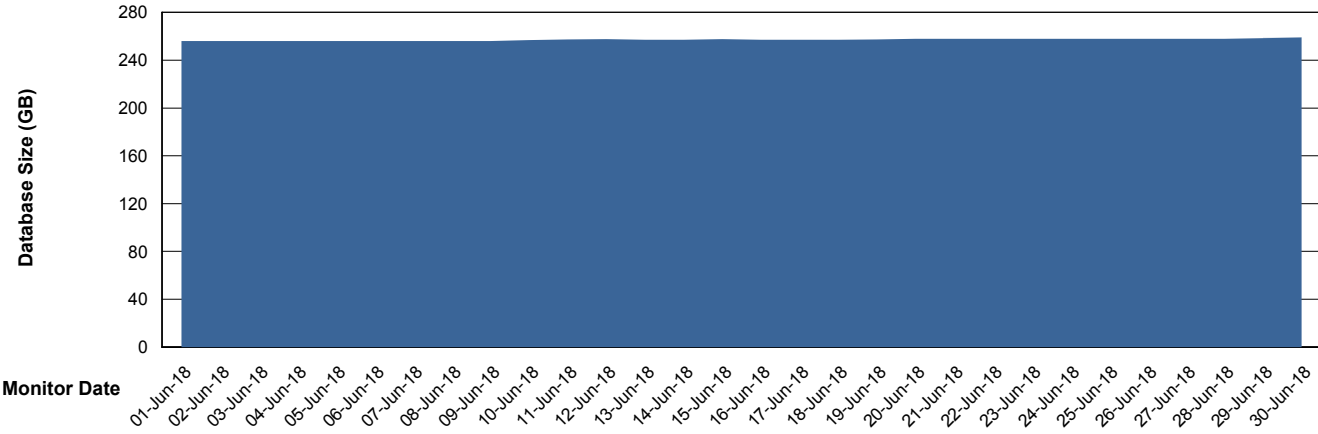

DATABASE SIZE PCODB_Production

Database growth over last month

Database Tablespace PCODB_Production

Date	Tablespace Name	Filesize (Gb)	Usedsize (Gb)	Percentage free
30-Jun-18	ABSDATA	103	87	16
	INDX	202	170	16
29-Jun-18	ABSDATA	103	87	16
	INDX	202	170	16
28-Jun-18	ABSDATA	103	87	16
	INDX	202	170	16
27-Jun-18	ABSDATA	103	86	17
	INDX	202	170	16
26-Jun-18	ABSDATA	103	86	17
	INDX	202	170	16
25-Jun-18	ABSDATA	103	86	17
	INDX	202	169	16
24-Jun-18	ABSDATA	103	86	17
	INDX	202	169	16