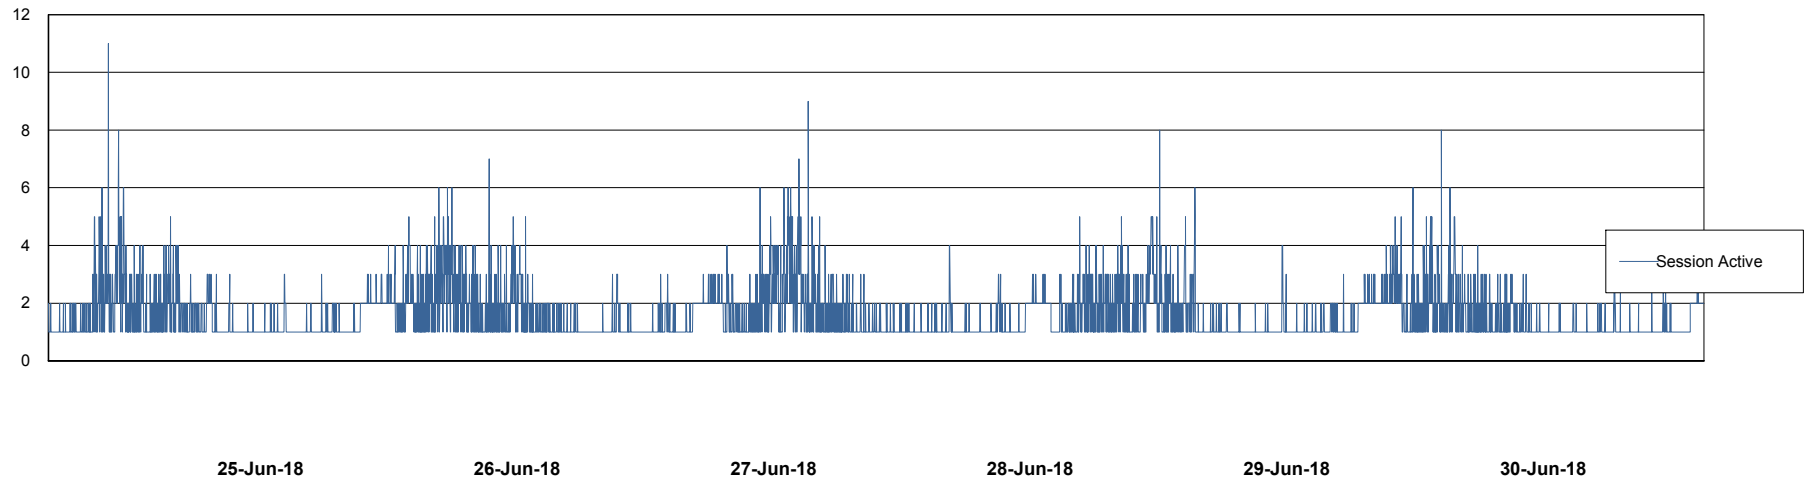

Database Performance PCODB_Production