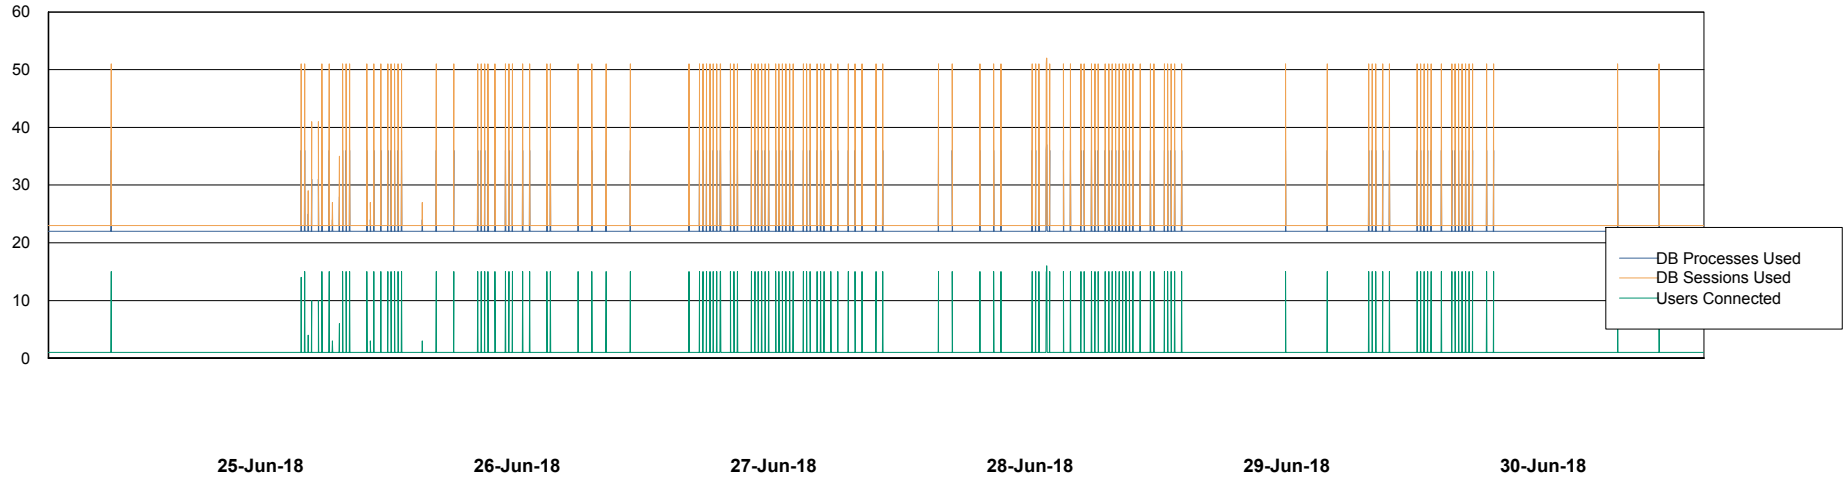

Weekly SLA Customer Report

Customer PCO Production
Database ID 44

Database Performance PCODB_Production

Weekly SLA Customer Report

Customer PCO Production
Database ID 44

Database Performance PCODB_Standby

Weekly SLA Customer Report