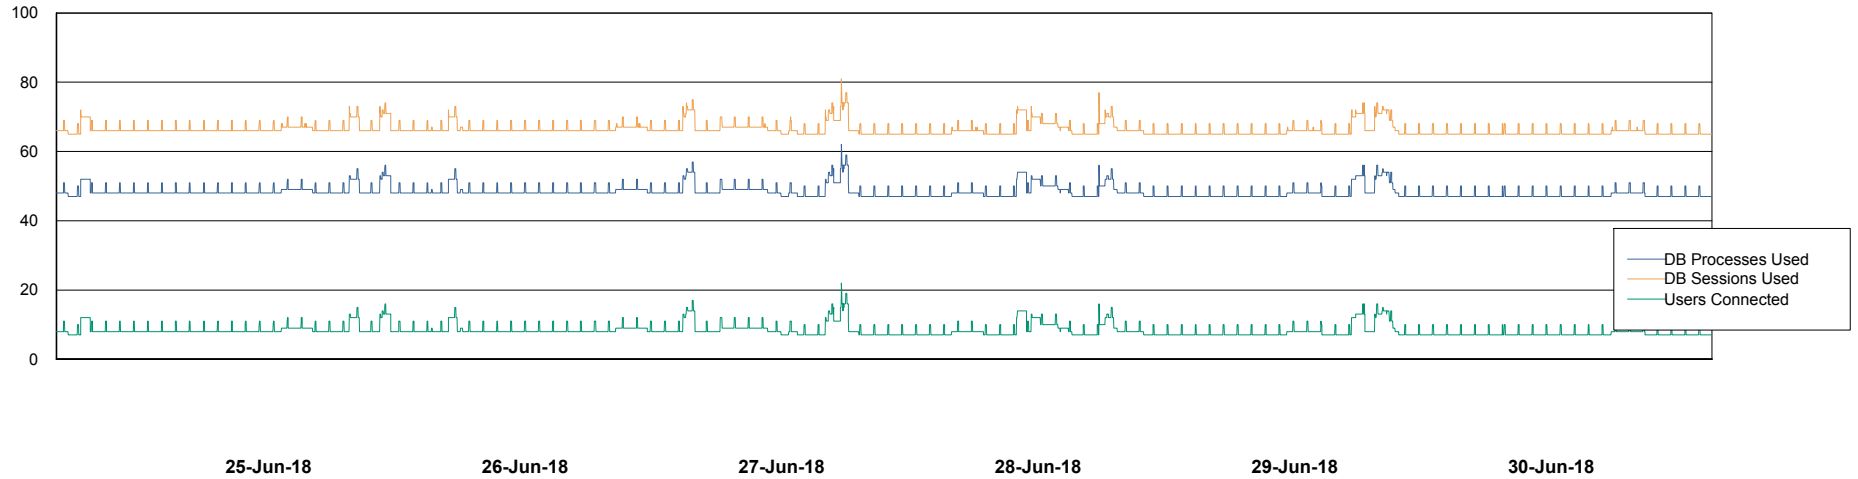

Weekly SLA Customer Report

Customer LLG_Production
Database ID 53

Database Performance LLGDB_Production

Weekly SLA Customer Report

Customer LLG_Production
Database ID 53

Database Performance LLGDB_Standby

Weekly SLA Customer Report