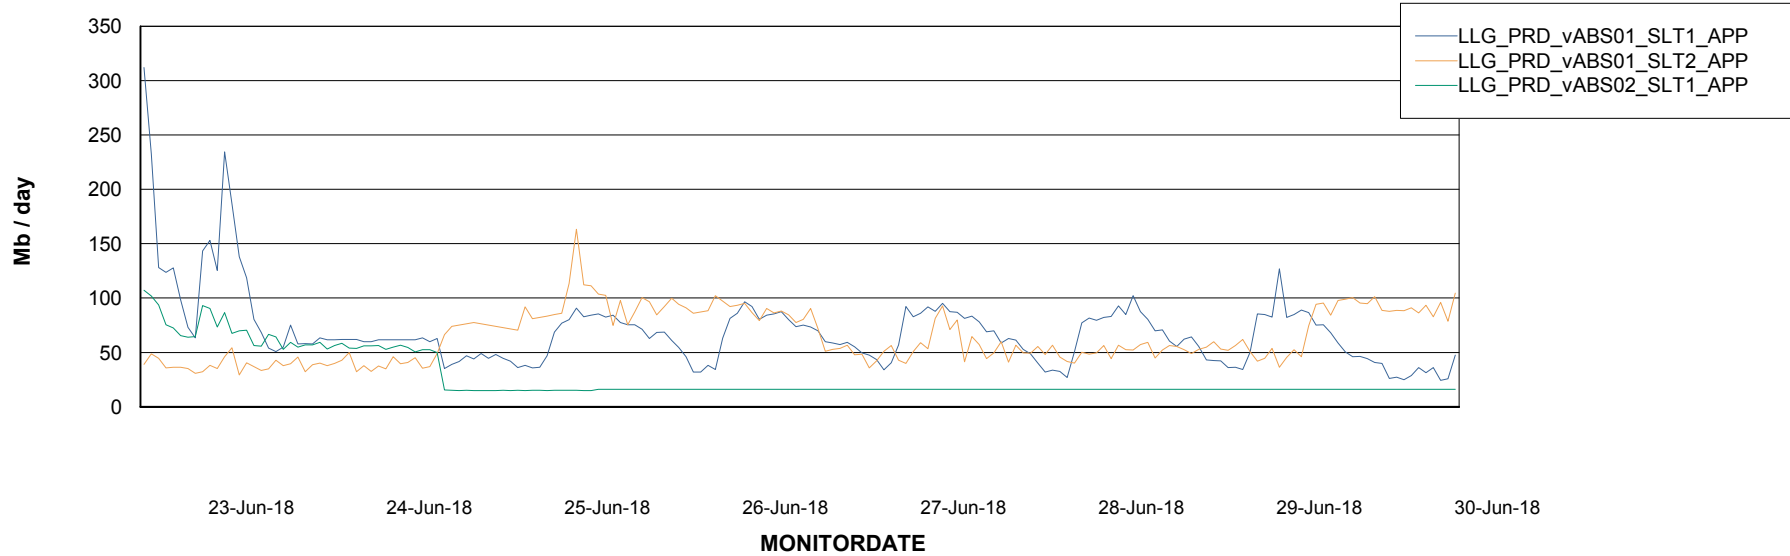

ABSSolute Application Server Services

Avg memory used per ABS Server Service