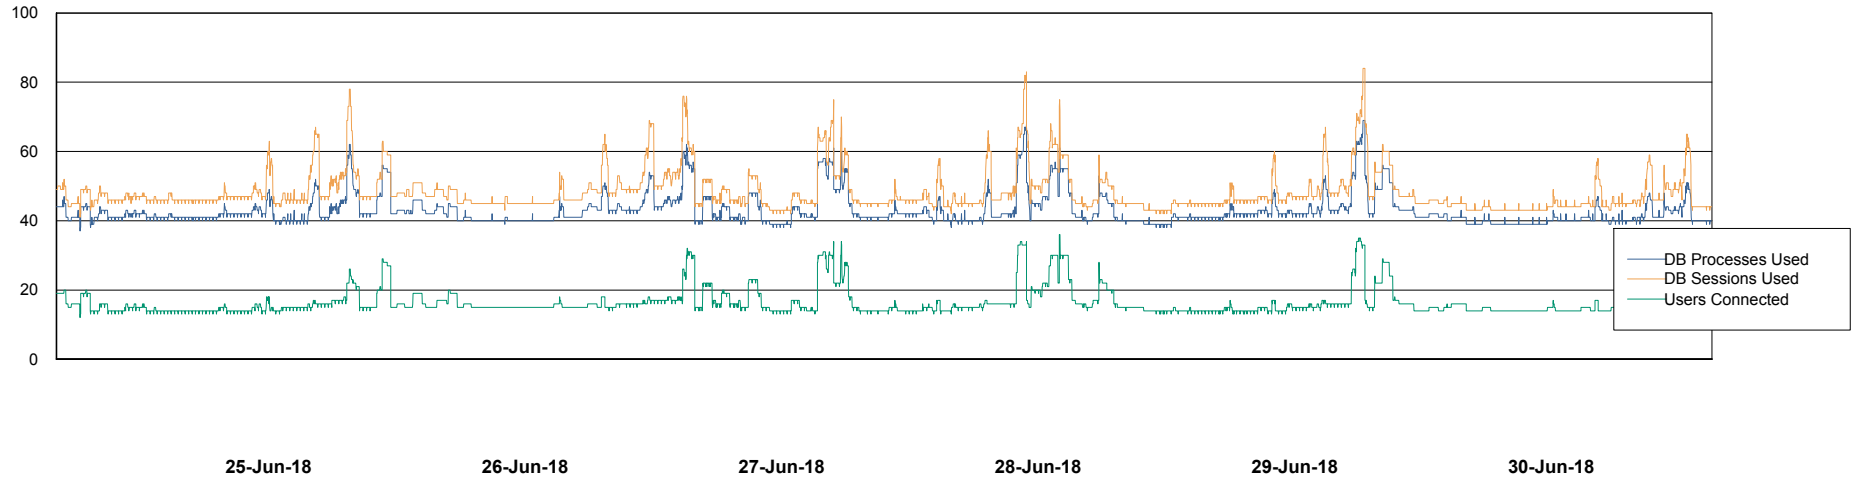

Database Performance LLGDBBI_Production