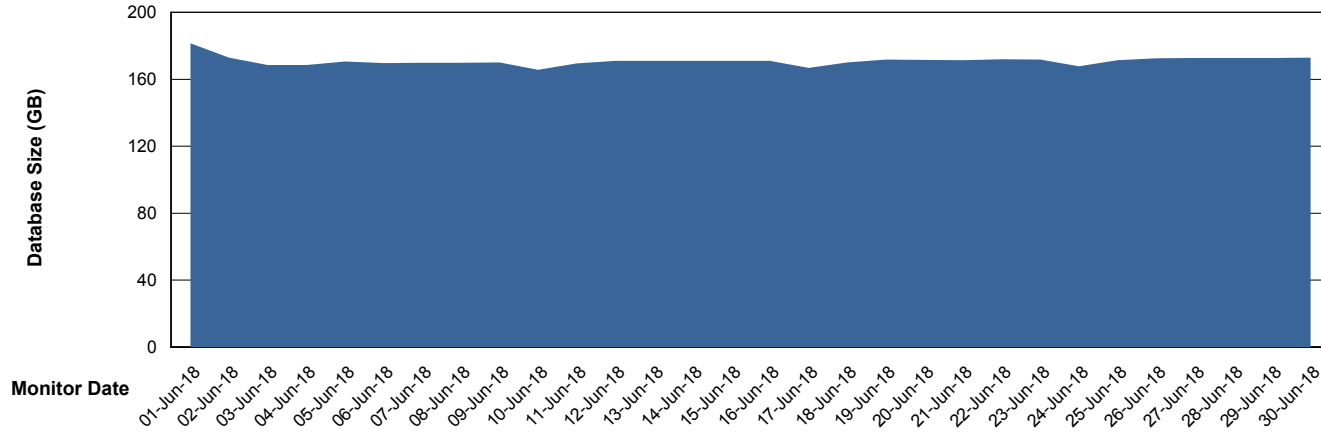

Customer LLG_Production
Database ID 53

Database Performance LLGDBBI_Production

Weekly SLA Customer Report

Customer LLG_Production
Database ID 53

DATABASE SIZE LLGDB_Production

Database growth over last month

DATABASE SIZE LLGDBBI_Production

Database growth over last month

Weekly SLA Customer Report

Customer LLG_Production
 Database ID 53

Database Tablespace LLGDB_Production

Date	Tablespace Name	Filesize (Gb)	Usedsize (Gb)	Percentage free
30-Jun-18	ABSDATA	98	72	27
	INDX	122	97	20
29-Jun-18	ABSDATA	98	72	27
	INDX	122	97	20
28-Jun-18	ABSDATA	98	72	27
	INDX	122	97	20
27-Jun-18	ABSDATA	98	72	27
	INDX	122	97	20
26-Jun-18	ABSDATA	98	72	27
	INDX	122	97	20
25-Jun-18	ABSDATA	98	72	27
	INDX	122	96	21
24-Jun-18	ABSDATA	98	72	27
	INDX	122	96	21