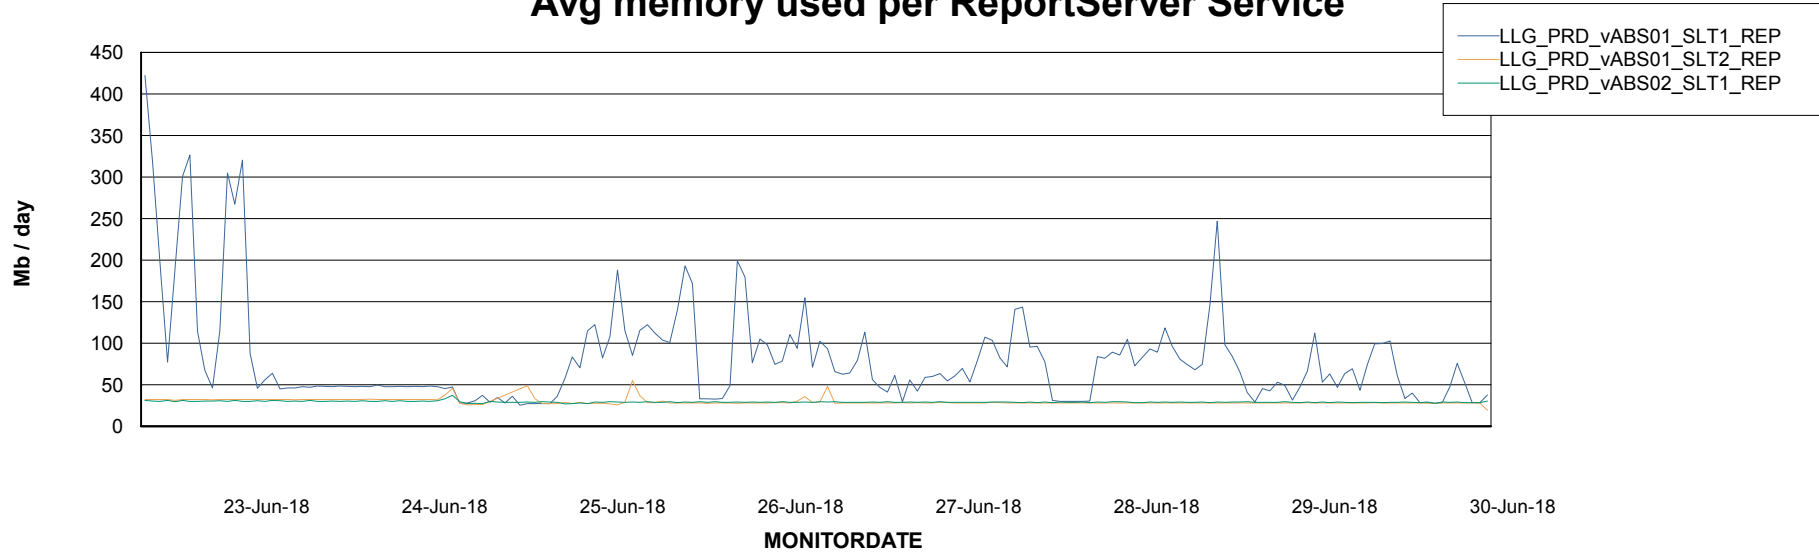

ABSSolute Application ReportServer Services

Avg memory used per ReportServer Service