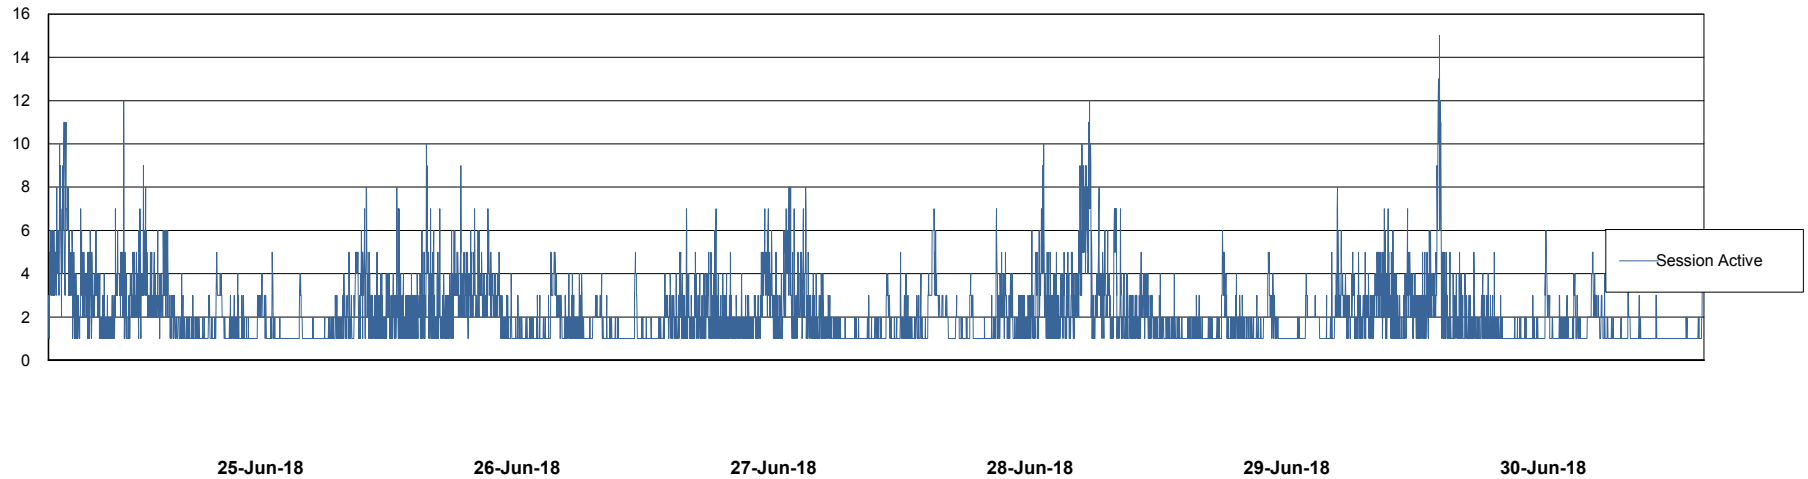

Database Performance LLGDB_Production