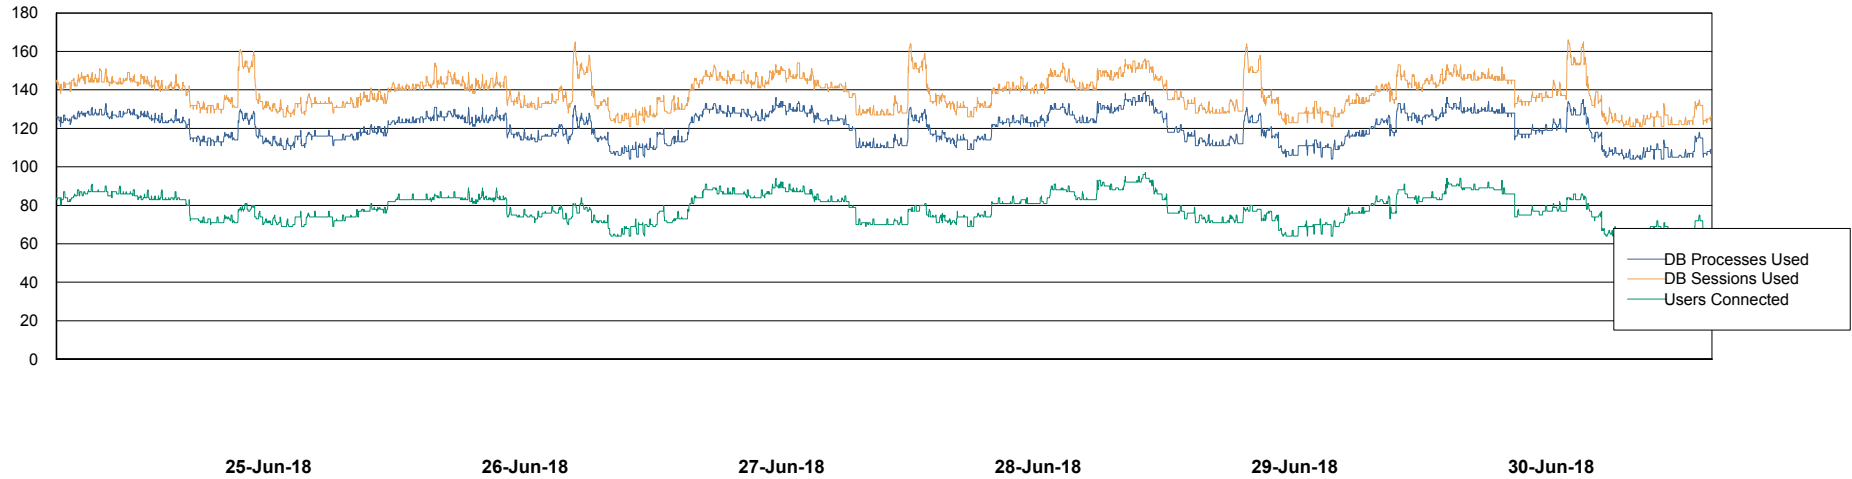

Database Performance LLGDB_Production