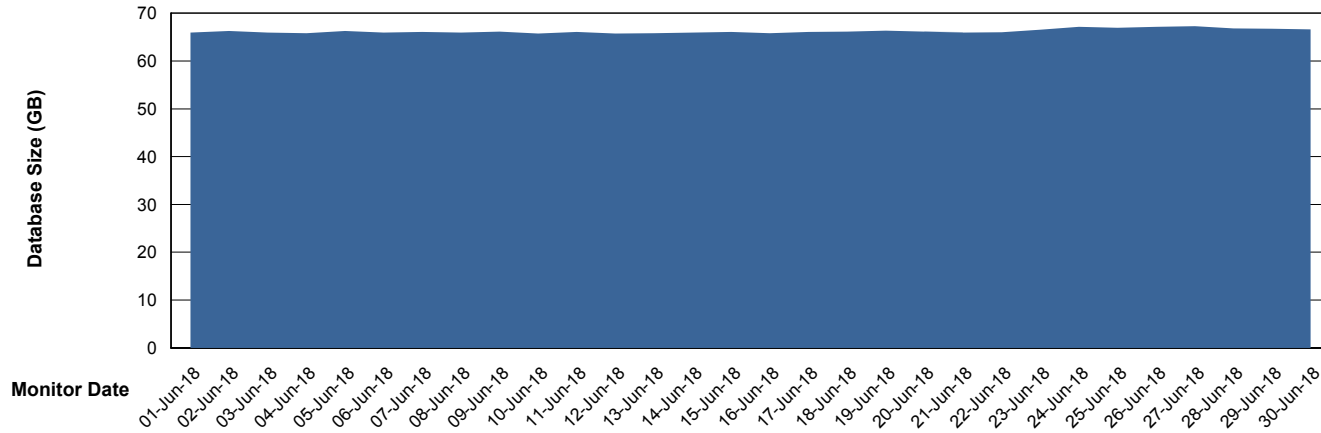

Customer LLG_Production
Database ID 53

Database Performance LLGDBBI_Production

Weekly SLA Customer Report

Customer LLG_Production
Database ID 53

DATABASE SIZE LLGDB_Production

Database growth over last month

DATABASE SIZE LLGDBBI_Production

Database growth over last month

Weekly SLA Customer Report

Customer LLG_Production
 Database ID 53

Database Tablespace LLGDB_Production

Date	Tablespace Name	Filesize (Gb)	Usedsize (Gb)	Percentage free
30-Jun-18	ABSDATA	98	72	27
	INDX	122	97	20
29-Jun-18	ABSDATA	98	72	27
	INDX	122	97	20
28-Jun-18	ABSDATA	98	72	27
	INDX	122	97	20
27-Jun-18	ABSDATA	98	72	27
	INDX	122	97	20
26-Jun-18	ABSDATA	98	72	27
	INDX	122	97	20
25-Jun-18	ABSDATA	98	72	27
	INDX	122	96	21
24-Jun-18	ABSDATA	98	72	27
	INDX	122	96	21