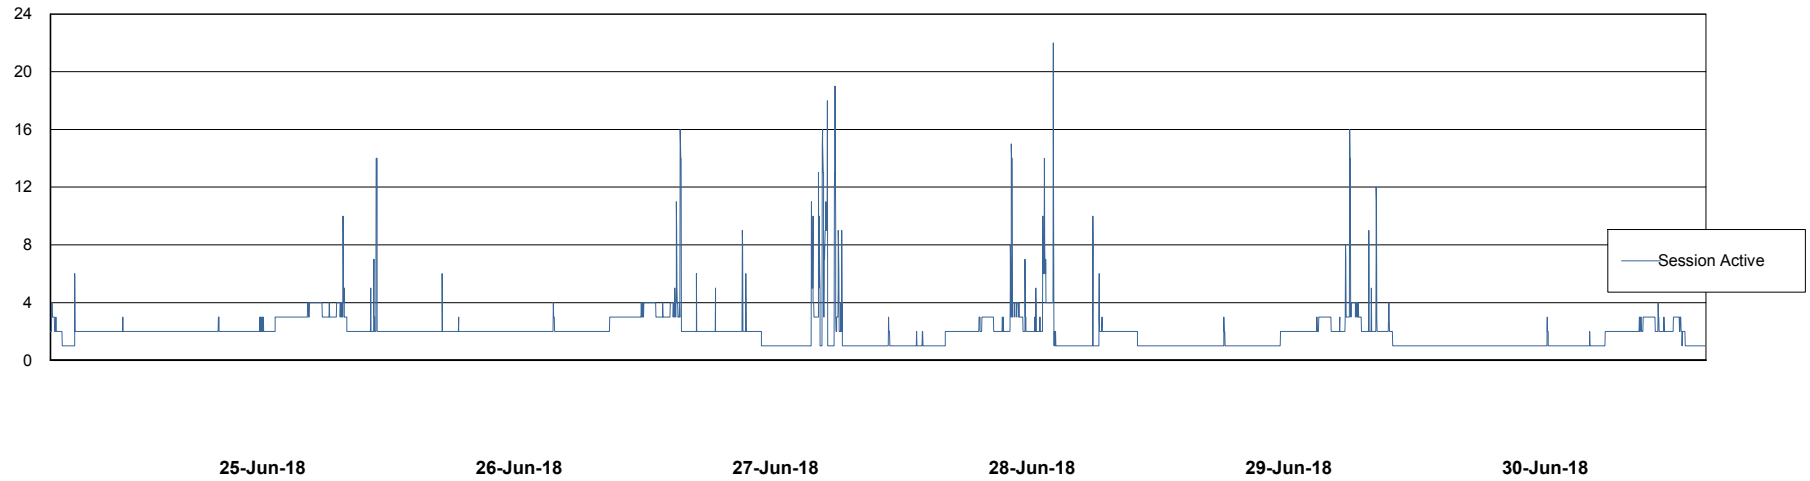

Database Performance LLGDBBI_Production