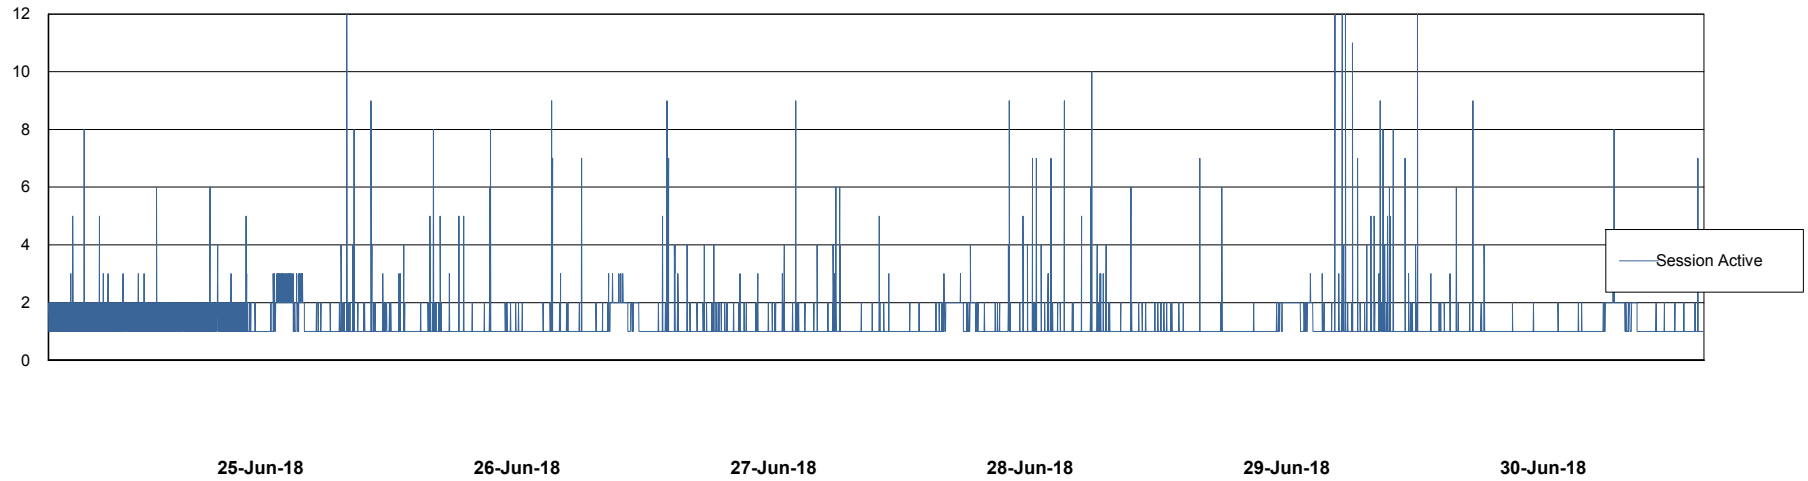

Weekly SLA Customer Report

Customer LLG_Production
Database ID 53

Database Performance LLGDB_Production

Weekly SLA Customer Report

Customer LLG_Production
Database ID 53

Database Performance LLGDB_Standby

Weekly SLA Customer Report