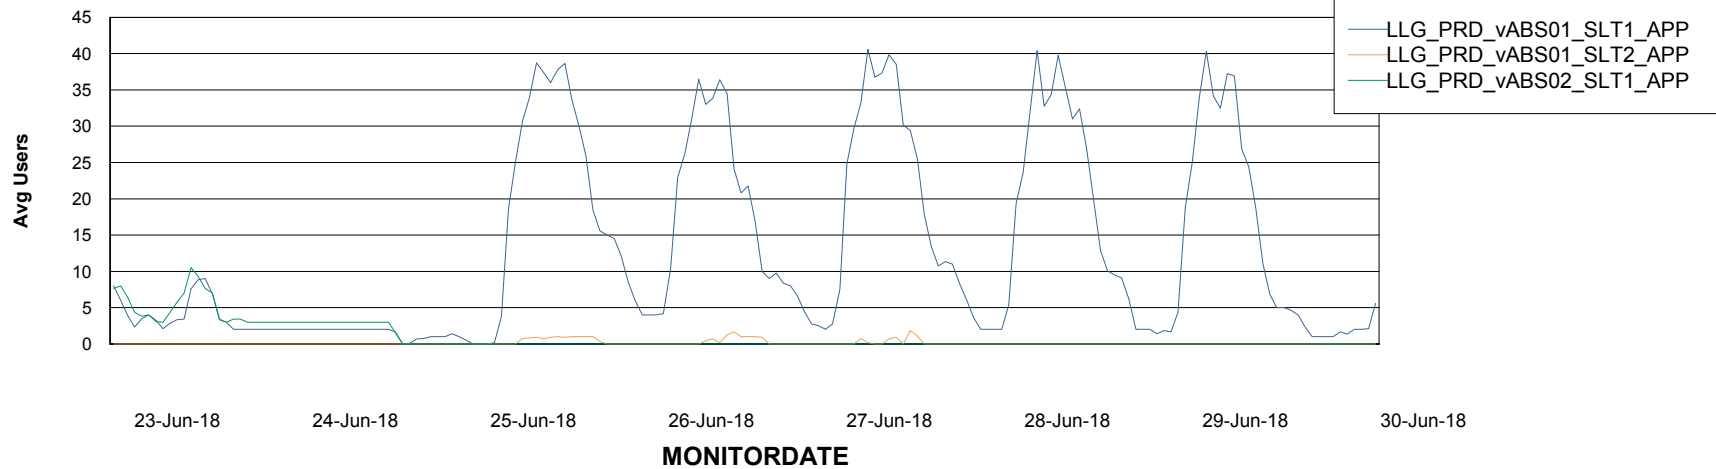

Weekly SLA Customer Report

Customer LLG_Production
 Database ID 53

Database Tablespace LLGDBBI_Production

Date	Tablespace Name	Filesize (Gb)	Usedsize (Gb)	Percentage free
30-Jun-18	ABSDATA	38	33	13
	INDX	36	31	14
29-Jun-18	ABSDATA	38	33	13
	INDX	36	31	14
28-Jun-18	ABSDATA	38	33	13
	INDX	36	31	14
27-Jun-18	ABSDATA	38	33	13
	INDX	36	31	14
26-Jun-18	ABSDATA	38	33	13
	INDX	36	31	14
25-Jun-18	ABSDATA	38	33	13
	INDX	36	31	14
24-Jun-18	ABSDATA	38	33	13
	INDX	36	31	14

Weekly SLA Customer Report

Customer LLG_Production
Database ID 53

ABSSolute Application Server Services

Avg memory used per ABS Server Service

Avg users per day per ABS server

Weekly SLA Customer Report

Customer LLG_Production
Database ID 53