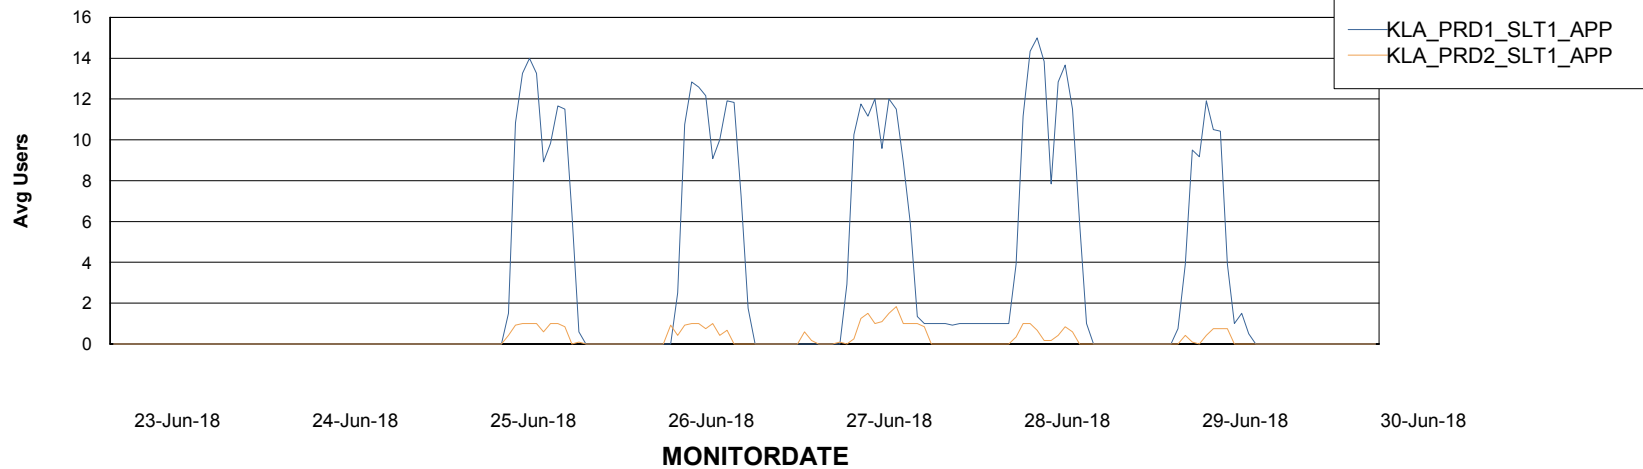

Avg users per day per ABS server