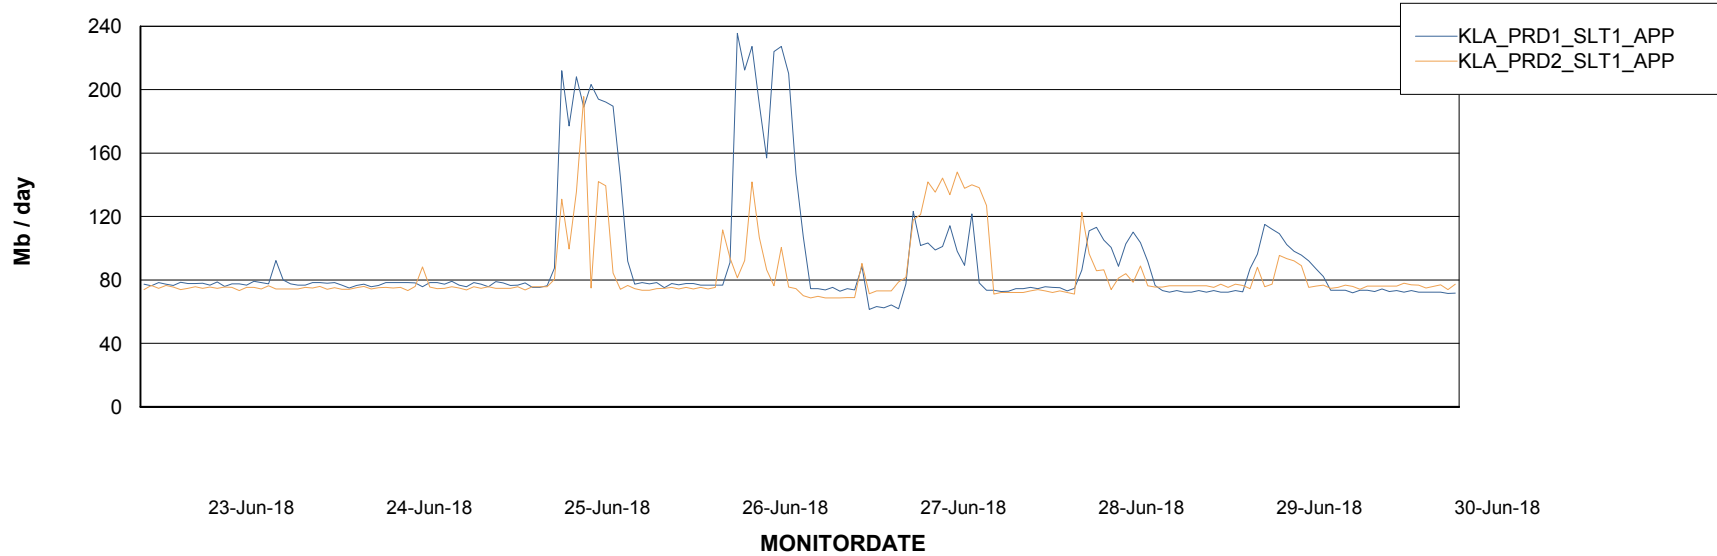

ABSSolute Application Server Services

Avg memory used per ABS Server Service