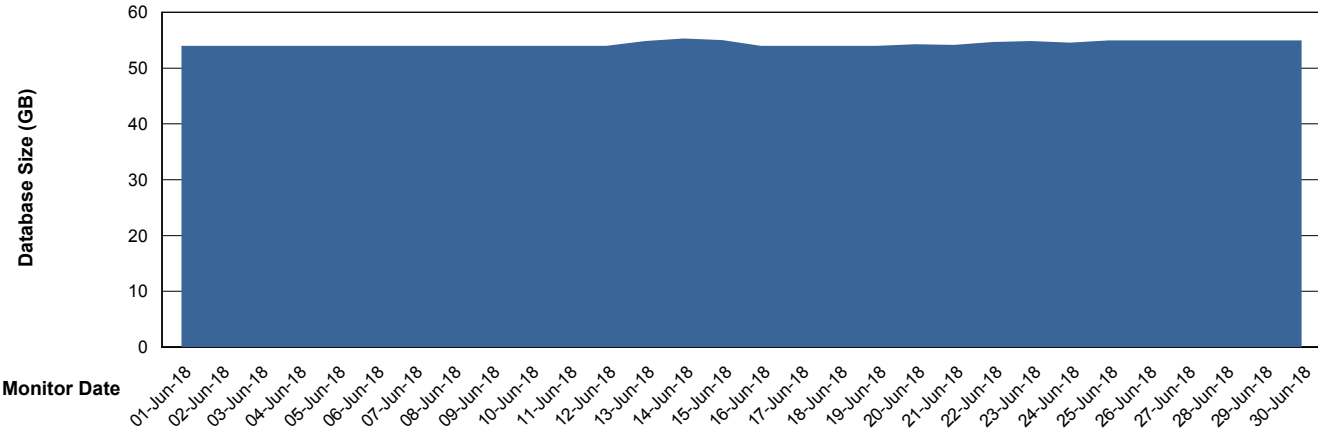

DATABASE SIZE KLADB_Production

Database growth over last month