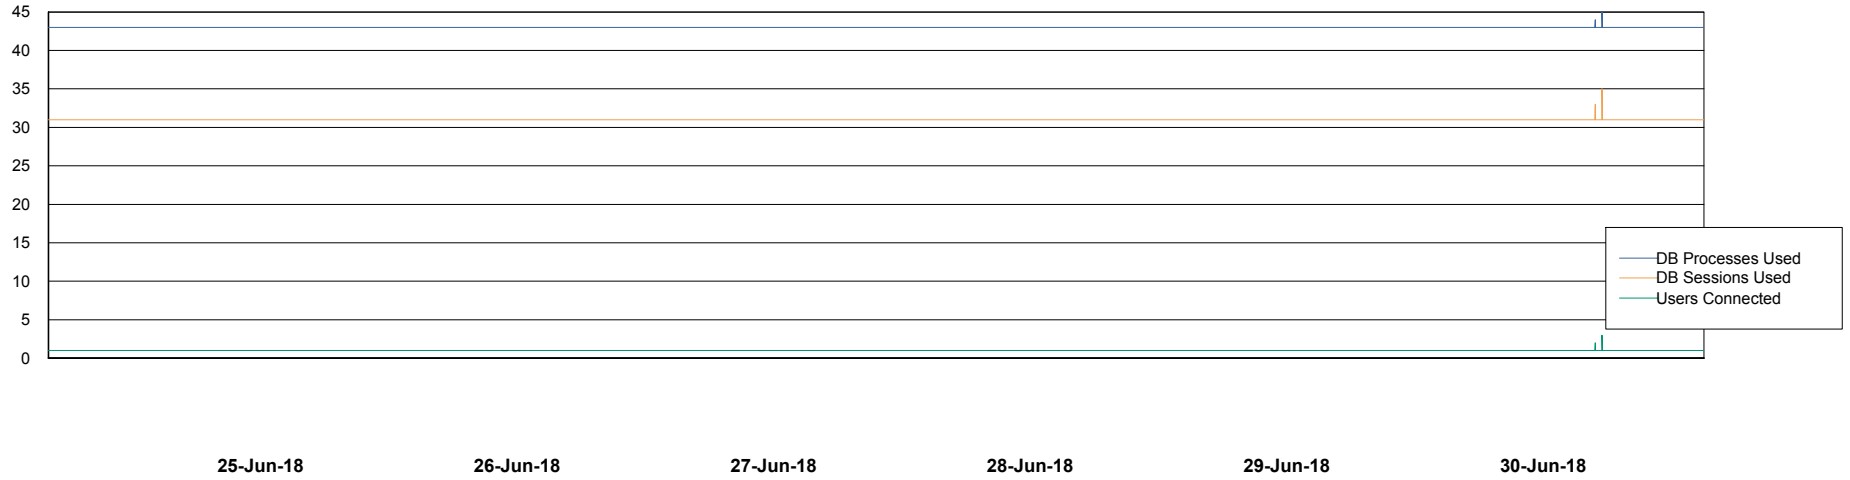

Database Performance KLADB_Standby