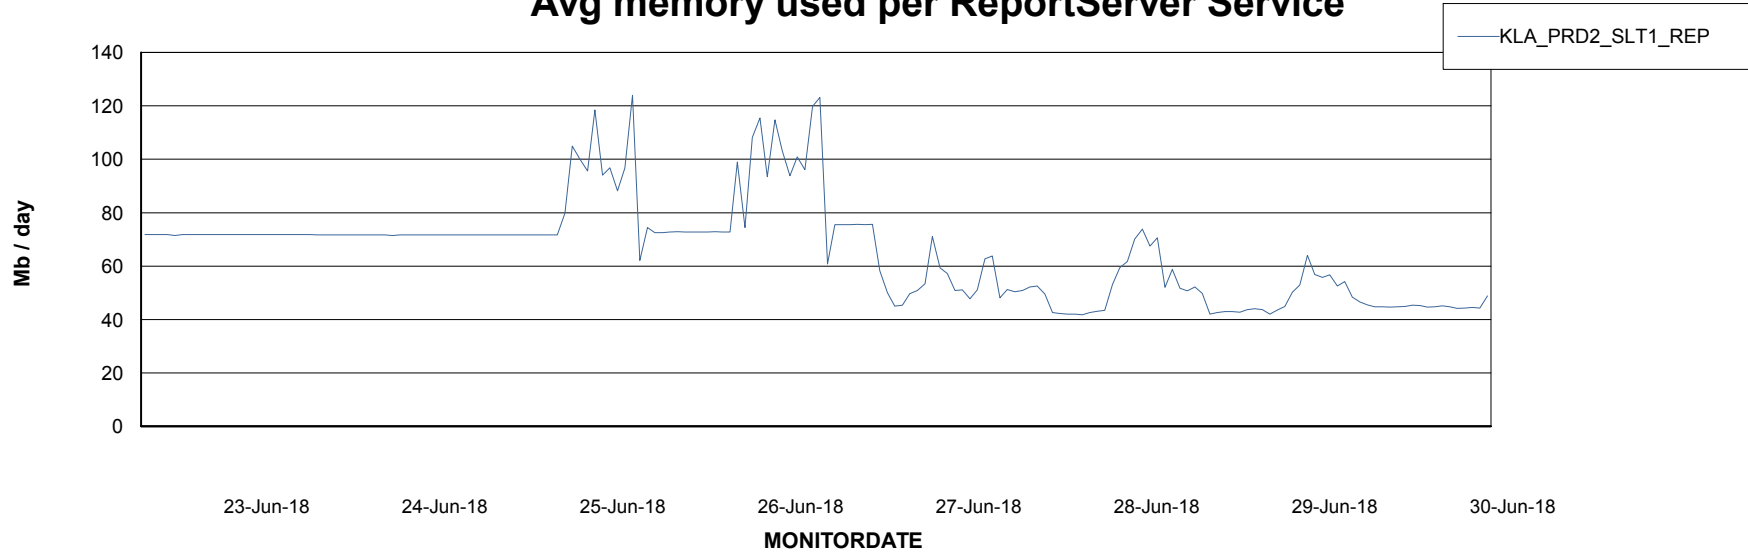

ABSSolute Application ReportServer Services

Avg memory used per ReportServer Service