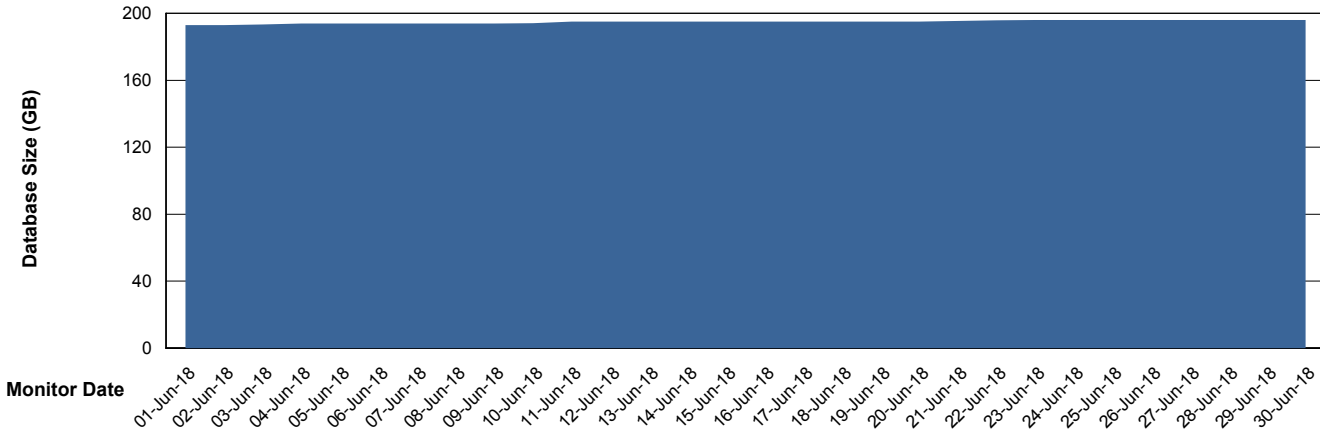

Weekly SLA Customer Report

Customer FIS_Production
Database ID 46

Database Performance FISDB_Production

Weekly SLA Customer Report

Customer FIS_Production
Database ID 46

Database Performance FISDB_Standby

Weekly SLA Customer Report

Customer FIS_Production
 Database ID 46

DATABASE SIZE FISDB_Production

Database growth over last month

Database Tablespace FISDB_Production

Date	Tablespace Name	Filesize (Gb)	Usedsize (Gb)	Percentage free
30-Jun-18	ABSDATA	98	80	18
	INDX	131	110	16
29-Jun-18	ABSDATA	98	80	18
	INDX	131	110	16
28-Jun-18	ABSDATA	98	80	18
	INDX	131	110	16
27-Jun-18	ABSDATA	98	80	18
	INDX	131	110	16
26-Jun-18	ABSDATA	98	80	18
	INDX	131	110	16
25-Jun-18	ABSDATA	98	80	18
	INDX	131	110	16
24-Jun-18	ABSDATA	98	80	18
	INDX	131	110	16