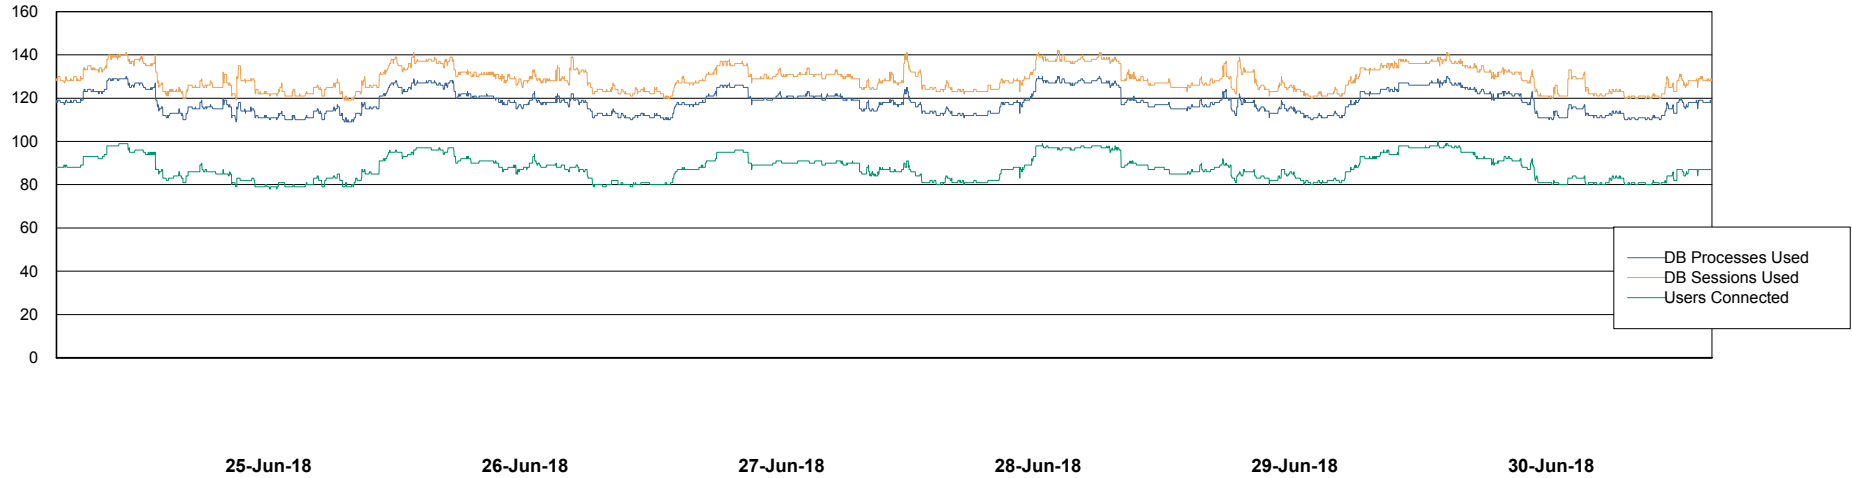

Harddisk Usage FIS_PRD_ORACLE2

	Free disk space on c: (%)	Total disk space on c: (Gb)	Free disk space on l: (%)	Total disk space on l: (Gb)	Free disk space on o: (%)	Total disk space on o: (Gb)
30-Jun-18	70	279	18	279	12	373
29-Jun-18	70	279	18	279	12	373
28-Jun-18	70	279	18	279	12	373
27-Jun-18	70	279	18	279	12	373
26-Jun-18	70	279	18	279	12	373
25-Jun-18	70	279	18	279	12	373
24-Jun-18	70	279	18	279	12	373

Weekly SLA Customer Report

Customer FIS_Production
Database ID 46

Database Performance FISDB_Production

Weekly SLA Customer Report

Customer FIS_Production
Database ID 46

Database Performance FISDB_Standby

Weekly SLA Customer Report