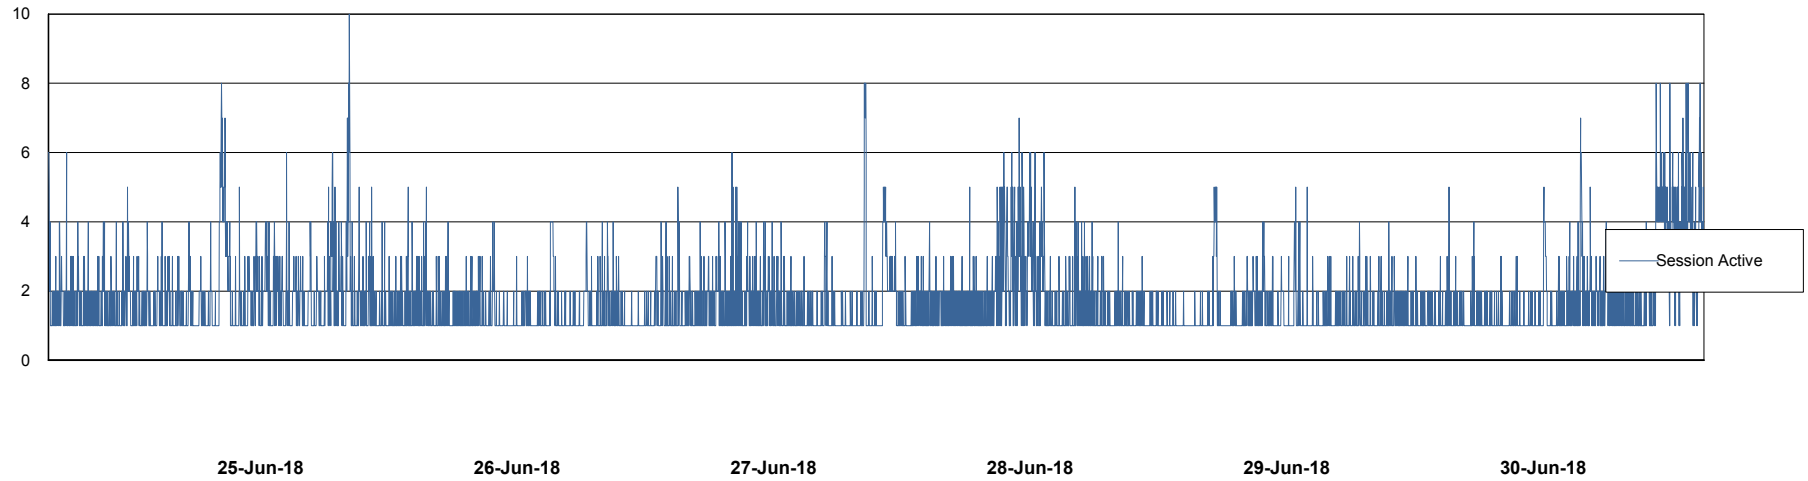

Weekly SLA Customer Report

Customer ECL Production
Database ID 77

Harddisk Usage ECL_PRD_ECL-ABS-WEB

	Free disk space on c: (%)	Total disk space on c: (Gb)
30-Jun-18	82	127
29-Jun-18	82	127
28-Jun-18	82	127
27-Jun-18	82	127
26-Jun-18	82	127
25-Jun-18	82	127
24-Jun-18	82	127

Weekly SLA Customer Report

Customer ECL Production
Database ID 77

Database Performance ECLDB_Production

Weekly SLA Customer Report

Customer ECL Production
 Database ID 77

DATABASE SIZE ECLDB_Production

Database growth over last month