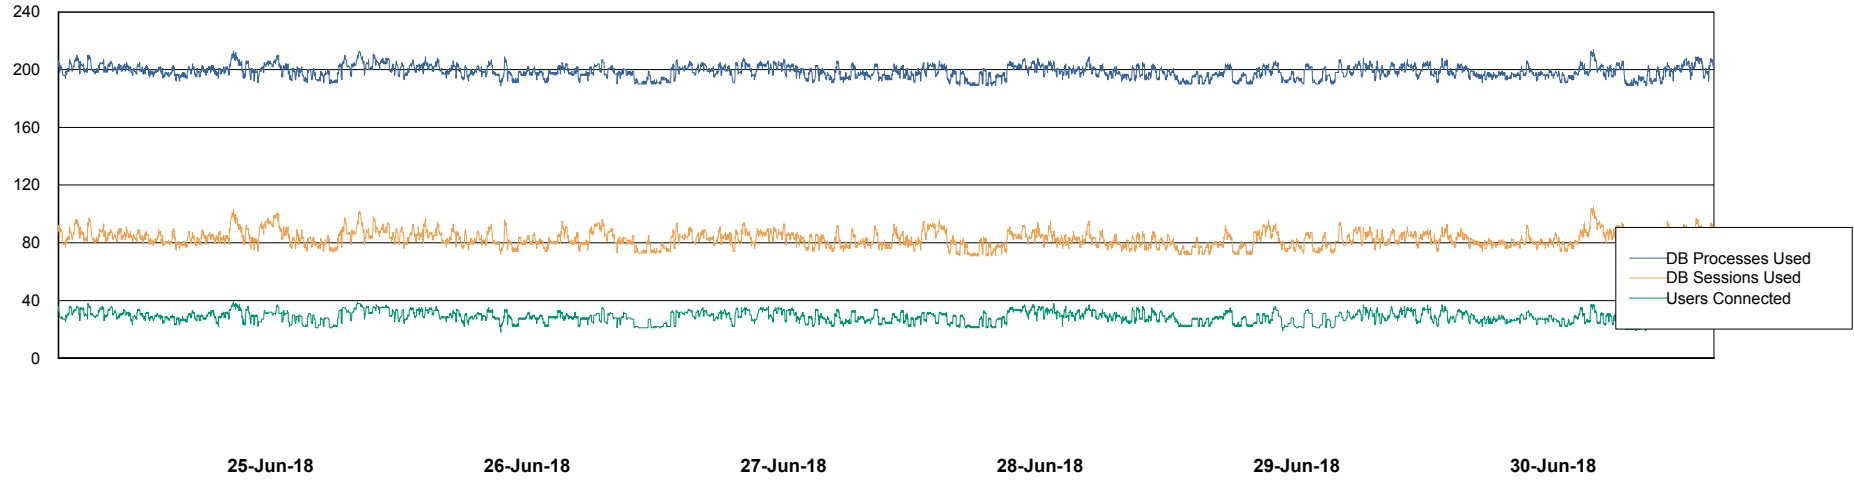

Weekly SLA Customer Report

Customer ECL Production
Database ID 77

Harddisk Usage ECL_PRD_ECL-ABS-WEB

	Free disk space on c: (%)	Total disk space on c: (Gb)
30-Jun-18	82	127
29-Jun-18	82	127
28-Jun-18	82	127
27-Jun-18	82	127
26-Jun-18	82	127
25-Jun-18	82	127
24-Jun-18	82	127

Weekly SLA Customer Report

Customer ECL Production
Database ID 77

Database Performance ECLDB_Production

Weekly SLA Customer Report

Customer ECL Production
 Database ID 77

DATABASE SIZE ECLDB_Production

Database growth over last month