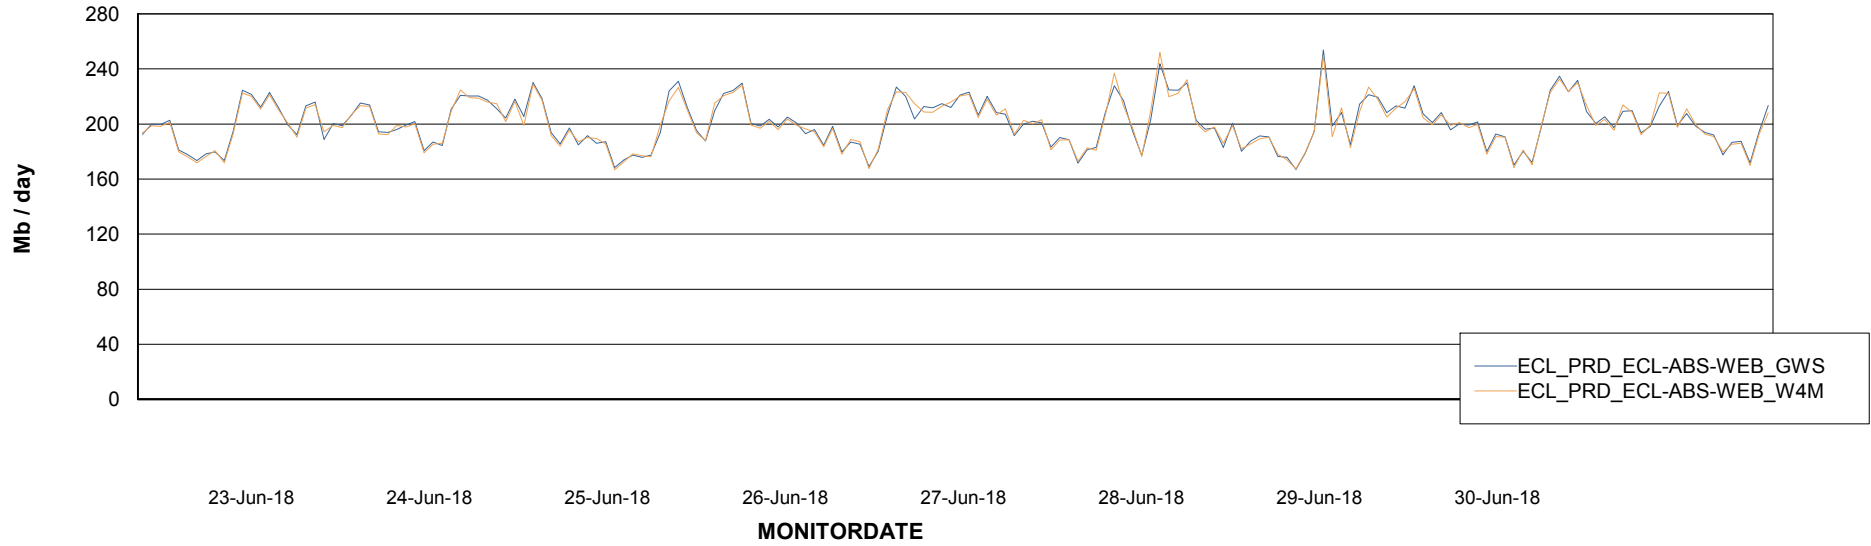

ABSSolute Application ReportServer Services

Avg memory used per ReportServer Service

Weekly SLA Customer Report

Customer ECL Production
Database ID 77

ABSSolute Web Component Services

Avg memory used per ABS Web component