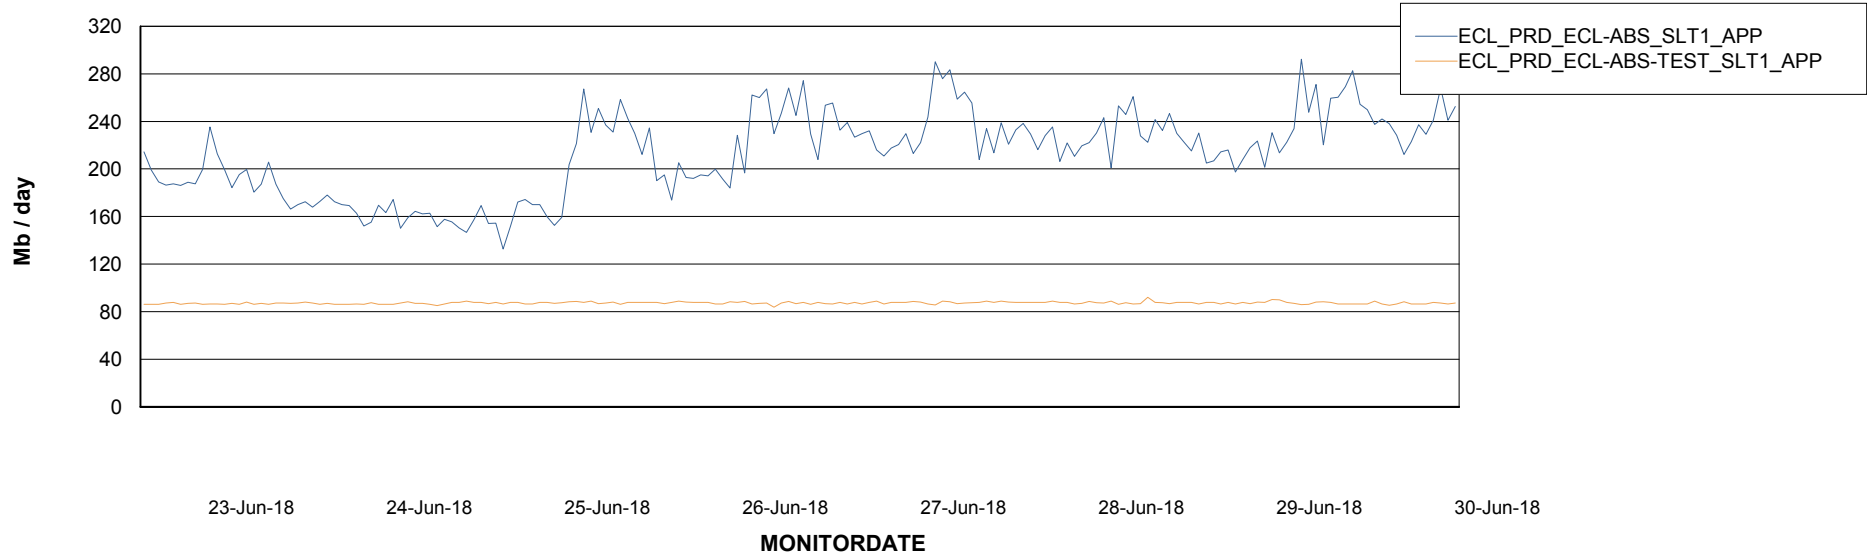

Weekly SLA Customer Report

Customer ECL Production
Database ID 77

Database Performance ECLDB_Production

Weekly SLA Customer Report

Customer ECL Production
 Database ID 77

DATABASE SIZE ECLDB_Production

Database growth over last month

Database Tablespace ECLDB_Production

Date	Tablespace Name	Filesize (Gb)	Usedsize (Gb)	Percentage free
30-Jun-18	ABSDATA	22	20	9
	INDX	8	1	88
29-Jun-18	ABSDATA	22	20	9
	INDX	8	1	88
28-Jun-18	ABSDATA	22	20	9
	INDX	8	1	88
27-Jun-18	ABSDATA	22	19	14
	INDX	8	1	88
26-Jun-18	ABSDATA	22	19	14
	INDX	8	1	88
25-Jun-18	ABSDATA	22	19	14
	INDX	8	1	88
24-Jun-18	ABSDATA	22	19	14
	INDX	8	1	88

Weekly SLA Customer Report

Customer ECL Production
Database ID 77

ABSSolute Application Server Services

Avg memory used per ABS Server Service

Avg users per day per ABS server

Weekly SLA Customer Report

Customer ECL Production
Database ID 77