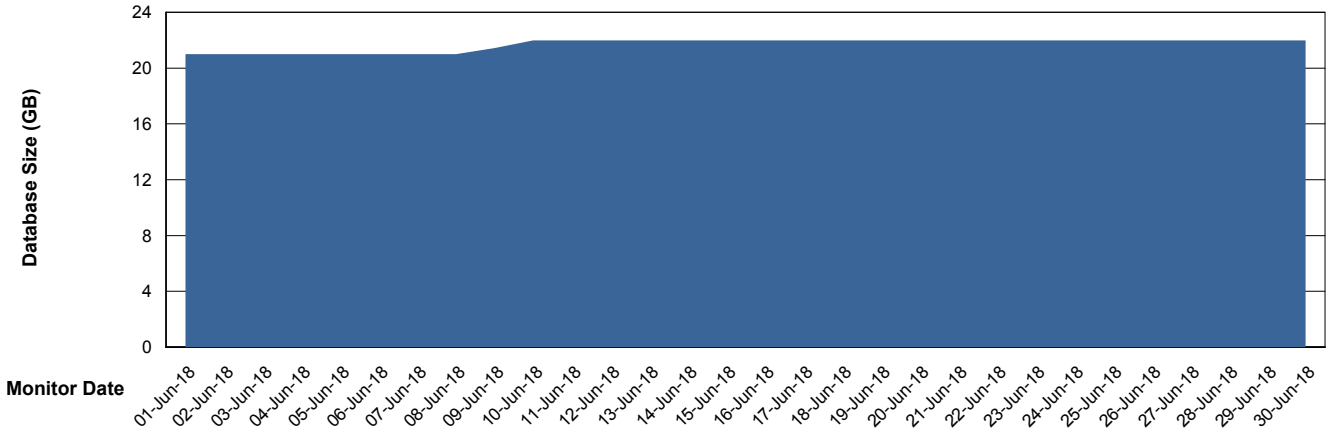

Weekly SLA Customer Report

Customer ECL Production
Database ID 77

Database Performance ECLDB_Production

Weekly SLA Customer Report

Customer ECL Production
 Database ID 77

DATABASE SIZE ECLDB_Production

Database growth over last month

Database Tablespace ECLDB_Production

Date	Tablespace Name	Filesize (Gb)	Usedsize (Gb)	Percentage free
30-Jun-18	ABSDATA	22	20	9
	INDX	8	1	88
29-Jun-18	ABSDATA	22	20	9
	INDX	8	1	88
28-Jun-18	ABSDATA	22	20	9
	INDX	8	1	88
27-Jun-18	ABSDATA	22	19	14
	INDX	8	1	88
26-Jun-18	ABSDATA	22	19	14
	INDX	8	1	88
25-Jun-18	ABSDATA	22	19	14
	INDX	8	1	88
24-Jun-18	ABSDATA	22	19	14
	INDX	8	1	88