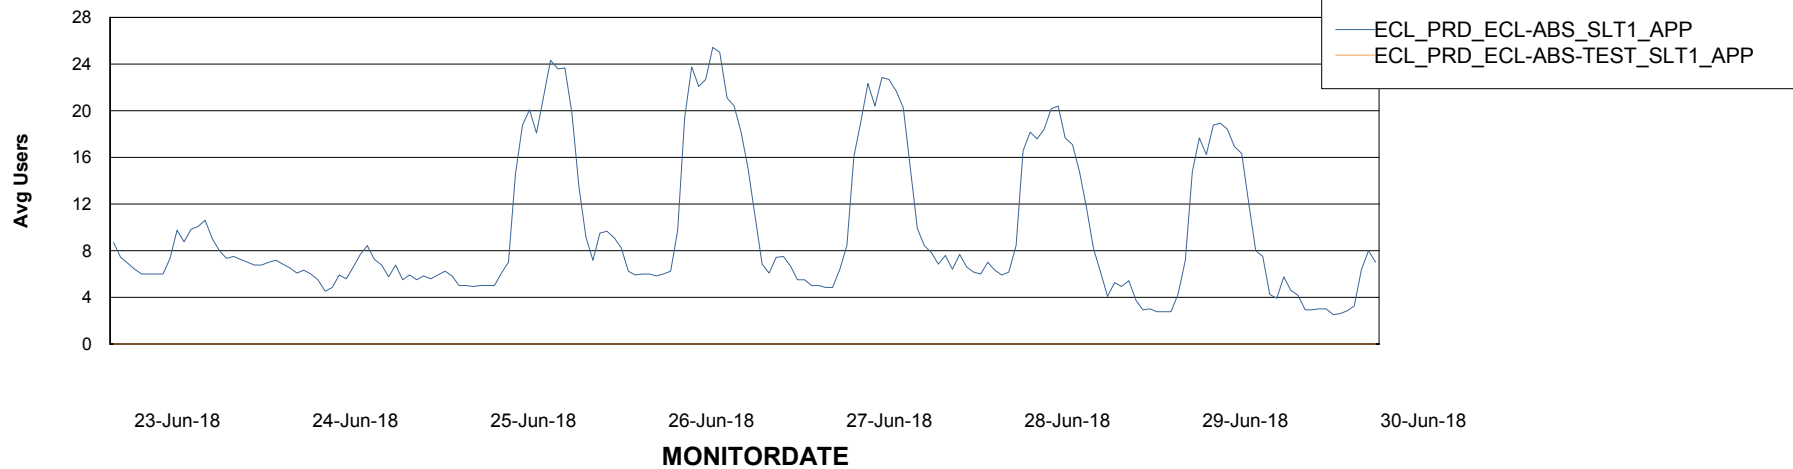

Weekly SLA Customer Report

Customer ECL Production
Database ID 77

ABSSolute Application Server Services

Avg memory used per ABS Server Service

Avg users per day per ABS server

Weekly SLA Customer Report

Customer ECL Production
Database ID 77