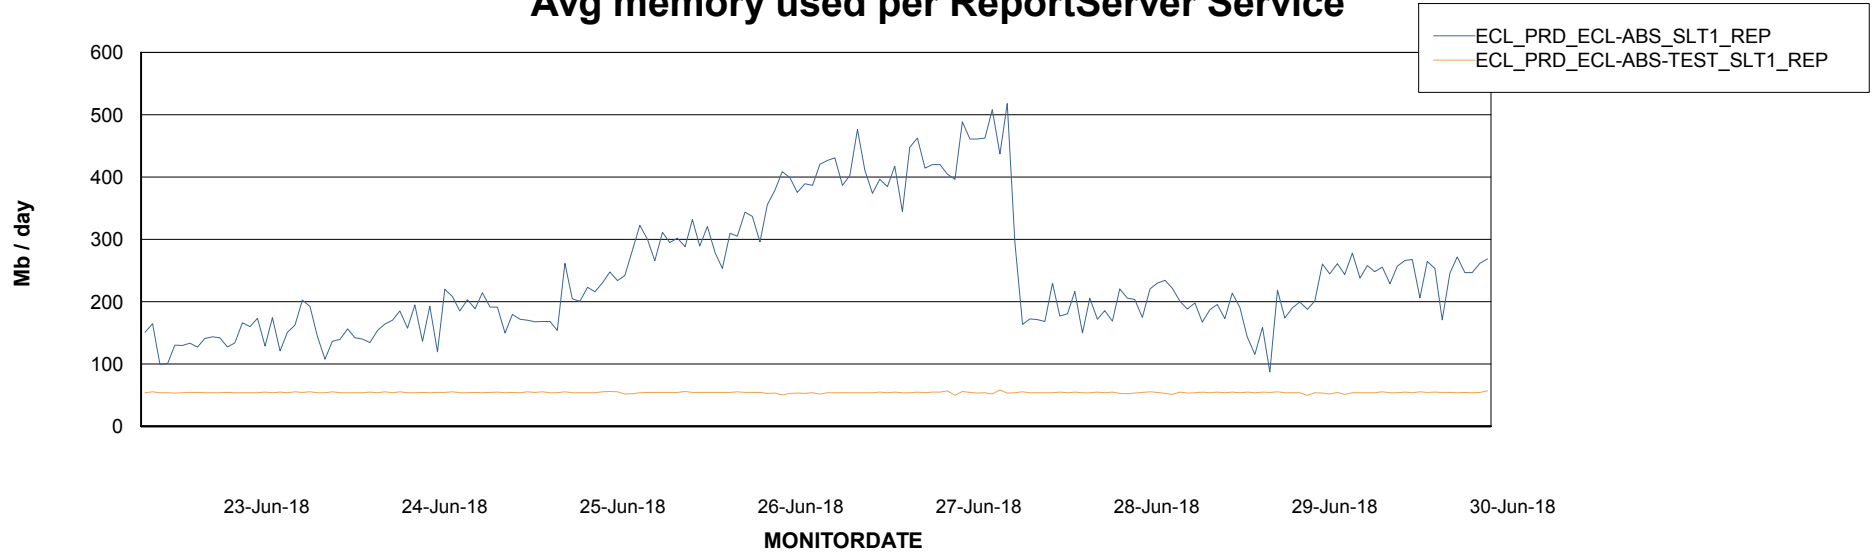

ABSSolute Application ReportServer Services

Avg memory used per ReportServer Service