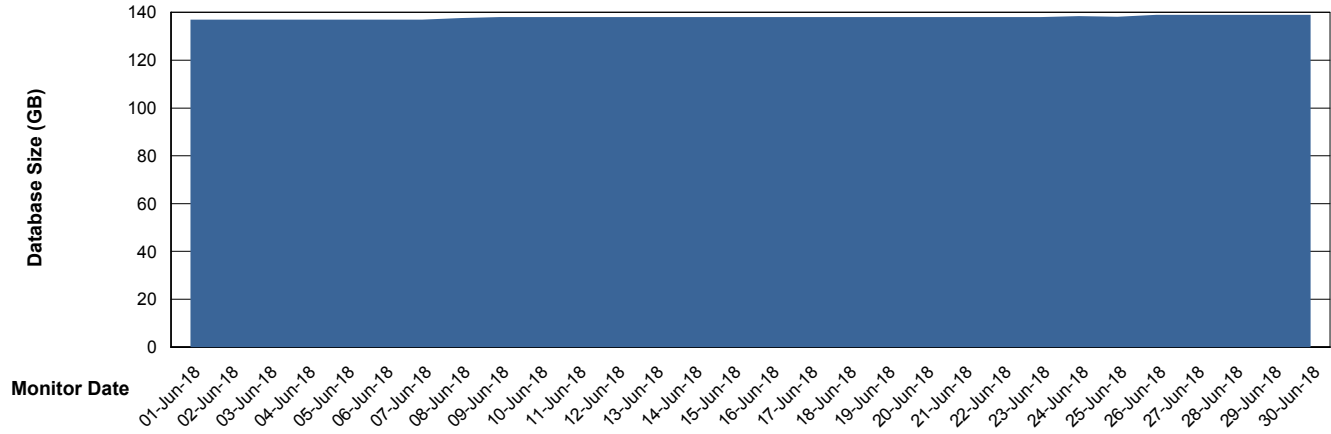

Weekly SLA Customer Report

Customer DFD Production
Database ID 39

Database Performance DFDDB_Production

Weekly SLA Customer Report

Customer DFD Production
Database ID 39

Database Performance DFDDB_Standby

Weekly SLA Customer Report

Customer DFD Production
Database ID 39

Database Performance DFDDDBBI_Production

Weekly SLA Customer Report

Customer DFD Production
Database ID 39

DATABASE SIZE DFDDDB_Production

Database growth over last month

DATABASE SIZE DFDDDBI_Production

Database growth over last month

Weekly SLA Customer Report

Customer DFD Production
 Database ID 39

Database Tablespace DFDDDB_Production

Date	Tablespace Name	Filesize (Gb)	Usedsize (Gb)	Percentage free
30-Jun-18	ABSDATA	50	44	12
	INDX	109	93	15
29-Jun-18	ABSDATA	50	44	12
	INDX	109	93	15
28-Jun-18	ABSDATA	50	44	12
	INDX	109	93	15
27-Jun-18	ABSDATA	50	44	12
	INDX	109	92	16
26-Jun-18	ABSDATA	50	44	12
	INDX	109	92	16
25-Jun-18	ABSDATA	50	43	14
	INDX	109	92	16
24-Jun-18	ABSDATA	50	43	14
	INDX	109	92	16