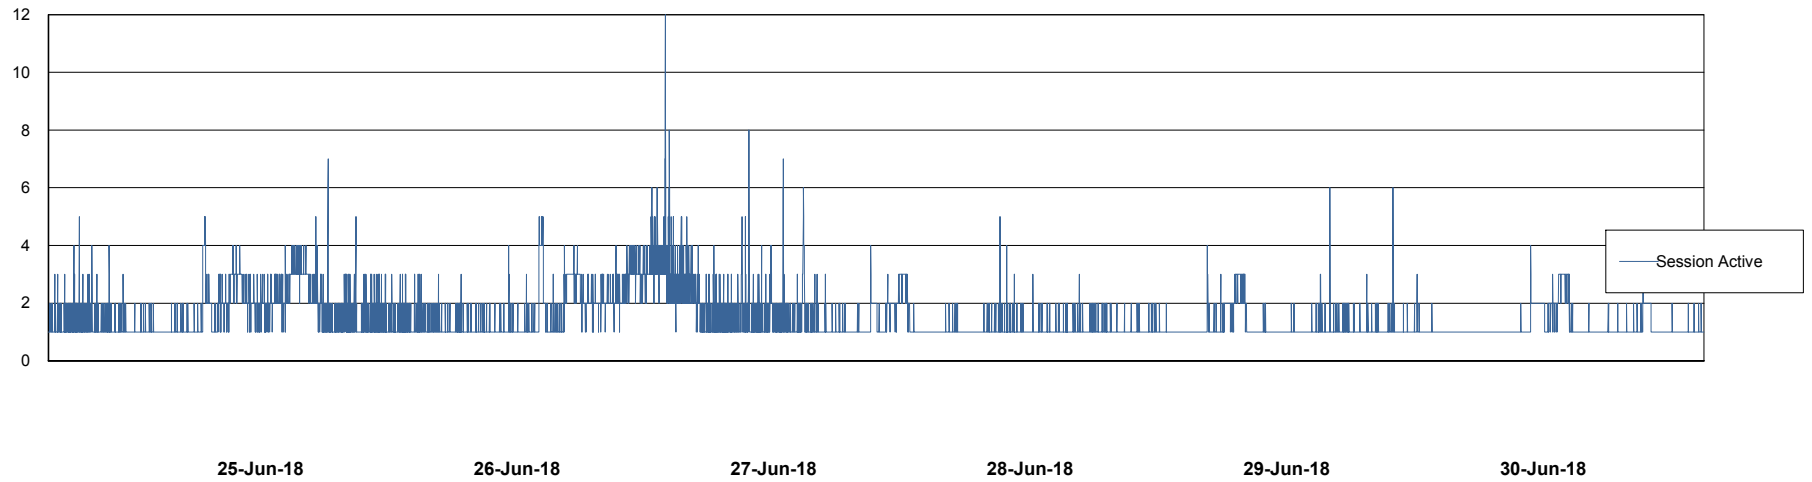

Database Performance DFDDB_Production