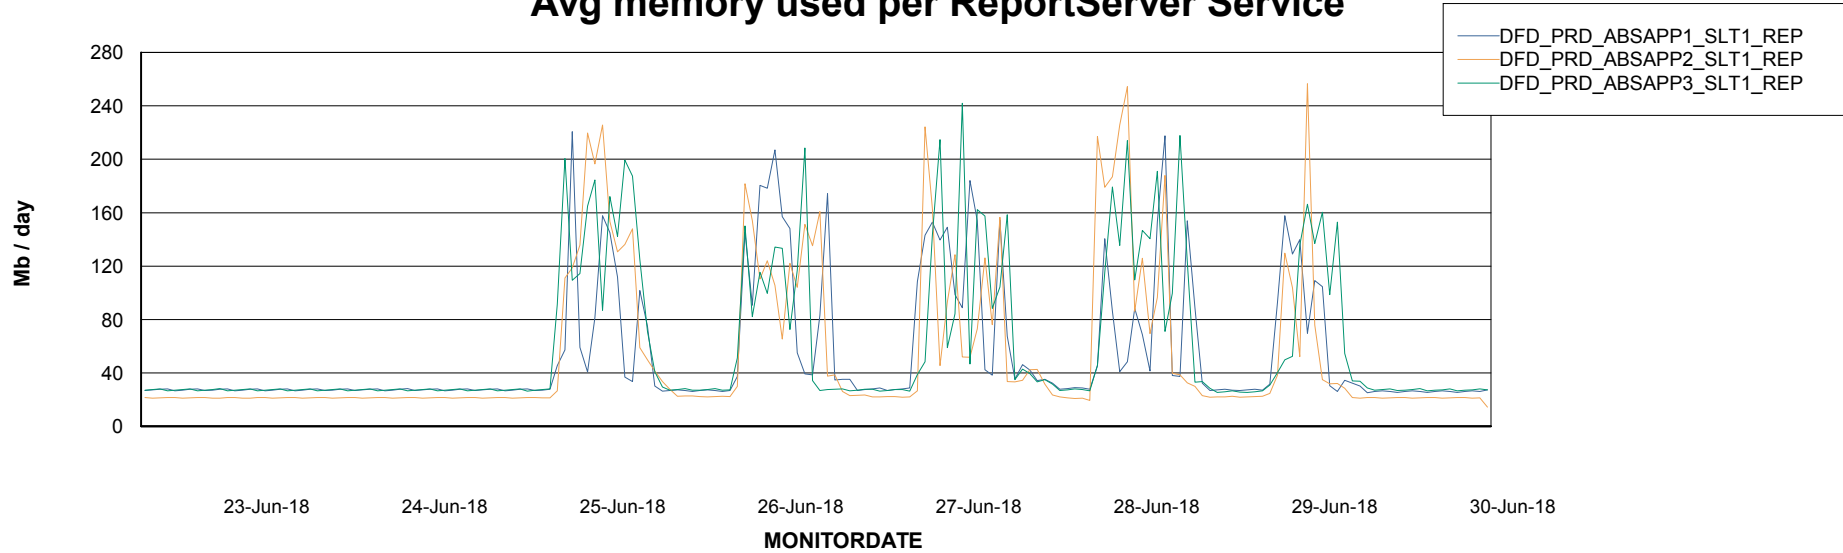

Avg users per day per ABS server

Weekly SLA Customer Report

Customer DFD Production
Database ID 39

ABSSolute Application ReportServer Services

Avg memory used per ReportServer Service

Disaster per ABS component