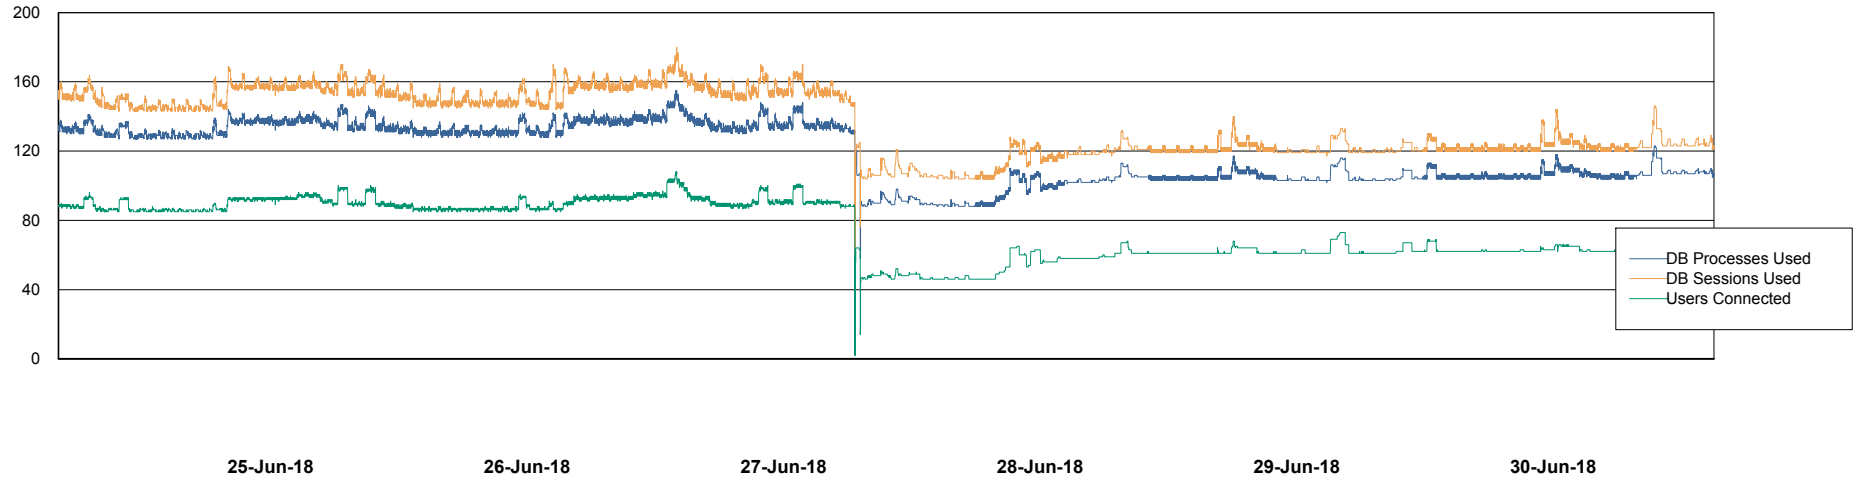

Database Performance DFDDB_Production