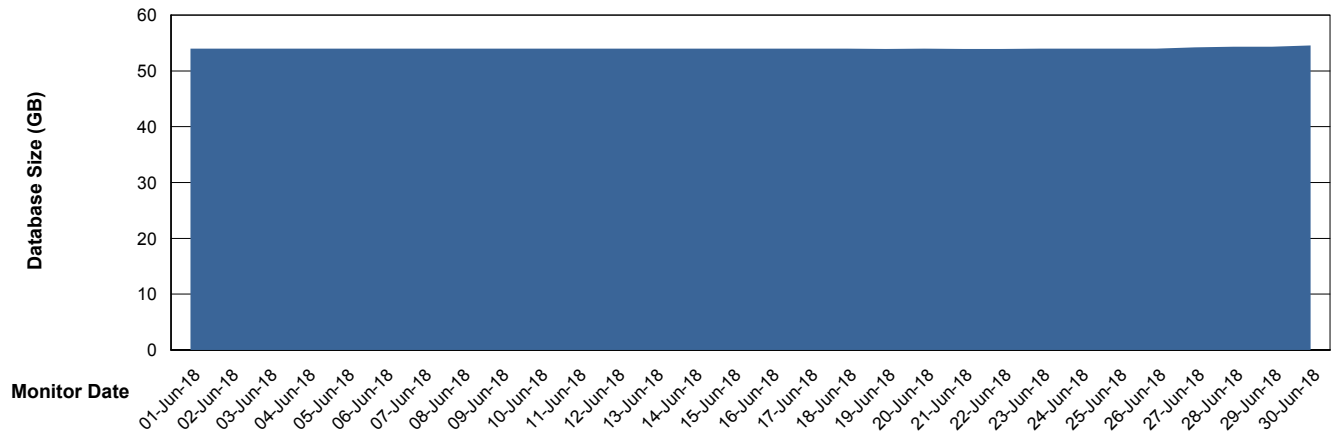

DATABASE SIZE DFDDDBI_Production

Database growth over last month