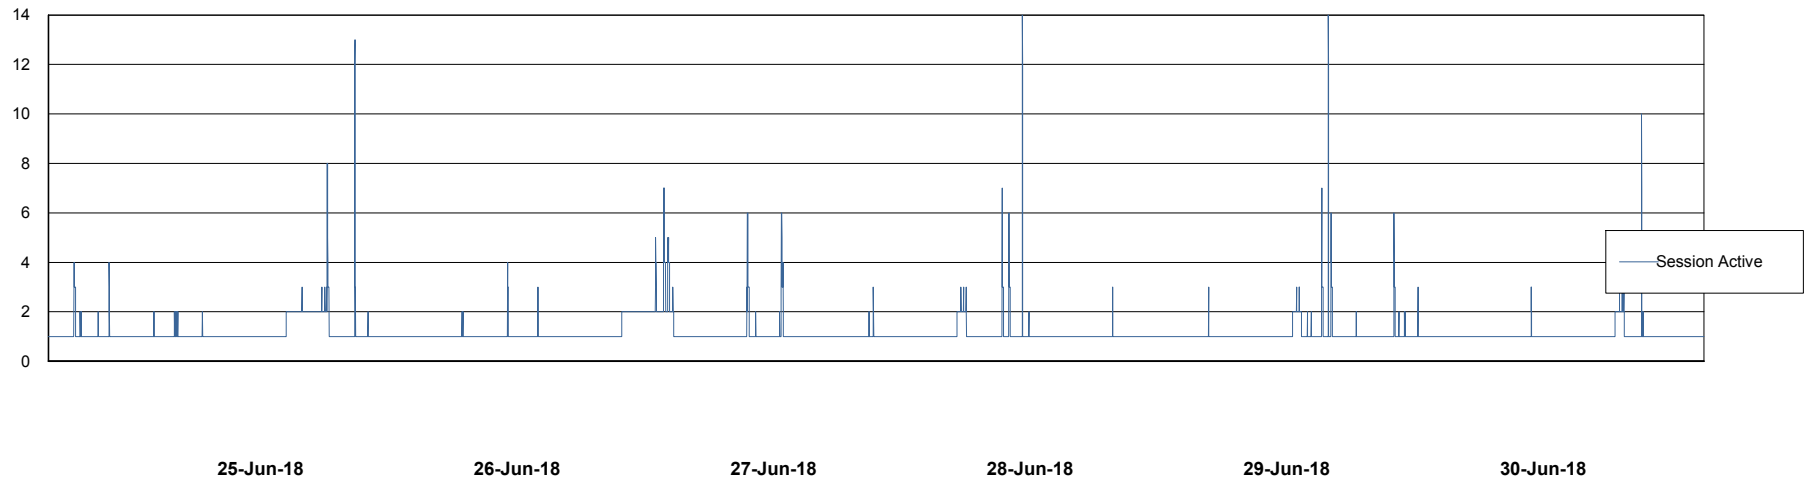

Weekly SLA Customer Report

Customer DFD Production
Database ID 39

Database Performance DFDDB_Production

Weekly SLA Customer Report

Customer DFD Production
Database ID 39

Database Performance DFDDB_Standby

Weekly SLA Customer Report

Customer DFD Production
Database ID 39

Database Performance DFDDDBBI_Production

Weekly SLA Customer Report

Customer DFD Production
Database ID 39

DATABASE SIZE DFDDDB_Production

Database growth over last month