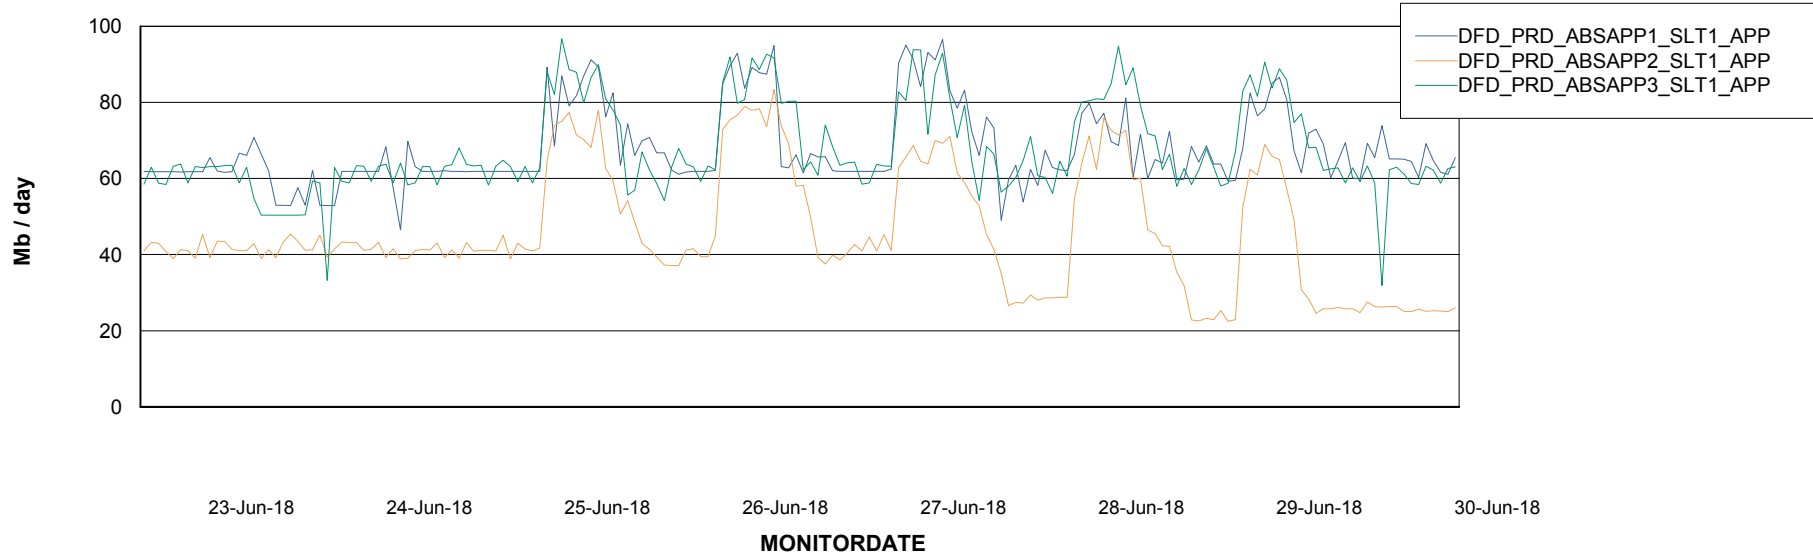

Standby Database Health DFD Production

Recovery lag for last 7 days

Weekly SLA Customer Report

Customer DFD Production
Database ID 39

ABSSolute Application Server Services

Avg memory used per ABS Server Service