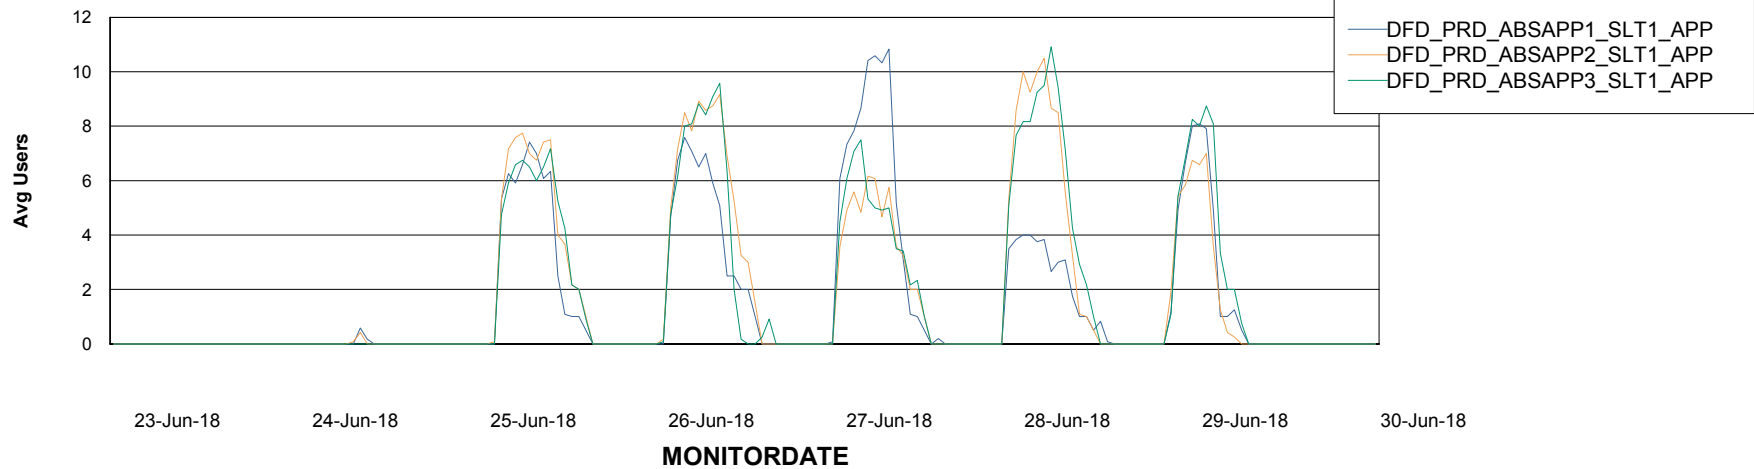

Avg users per day per ABS server