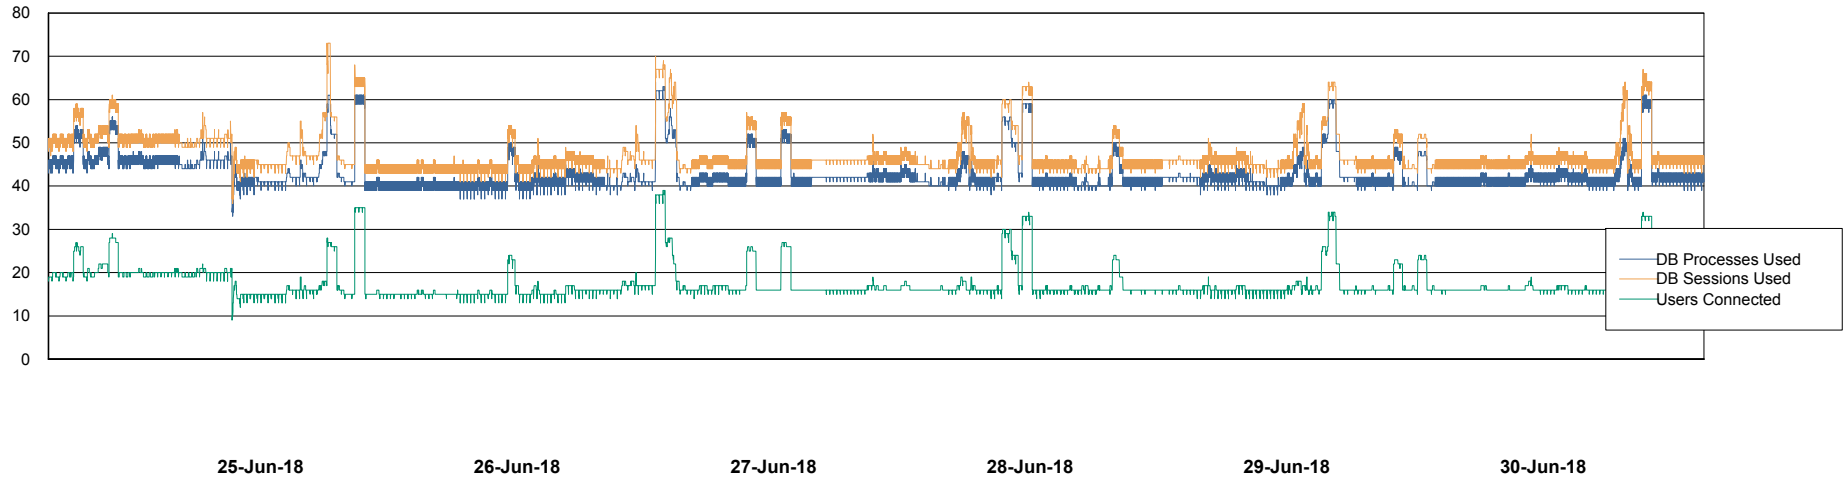

Database Performance DFDDDBBI_Production