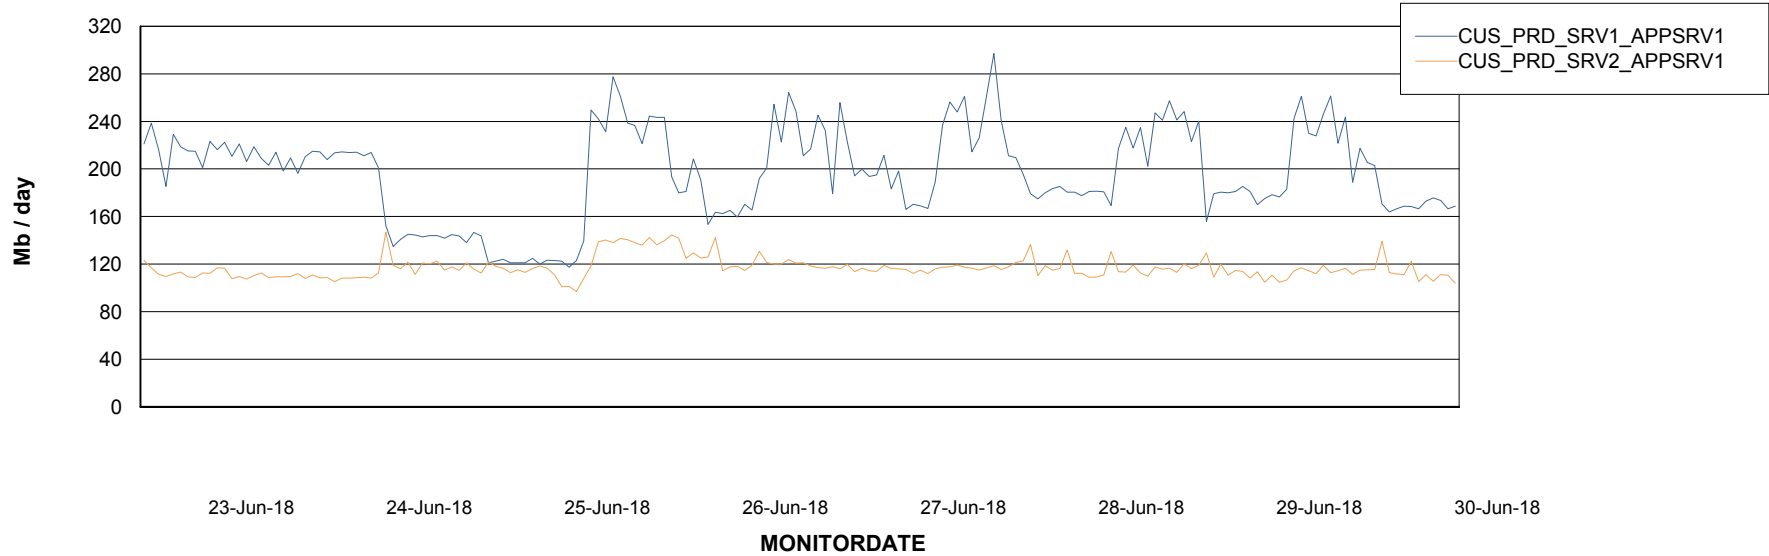

ABSSolute Application Server Services

Avg memory used per ABS Server Service