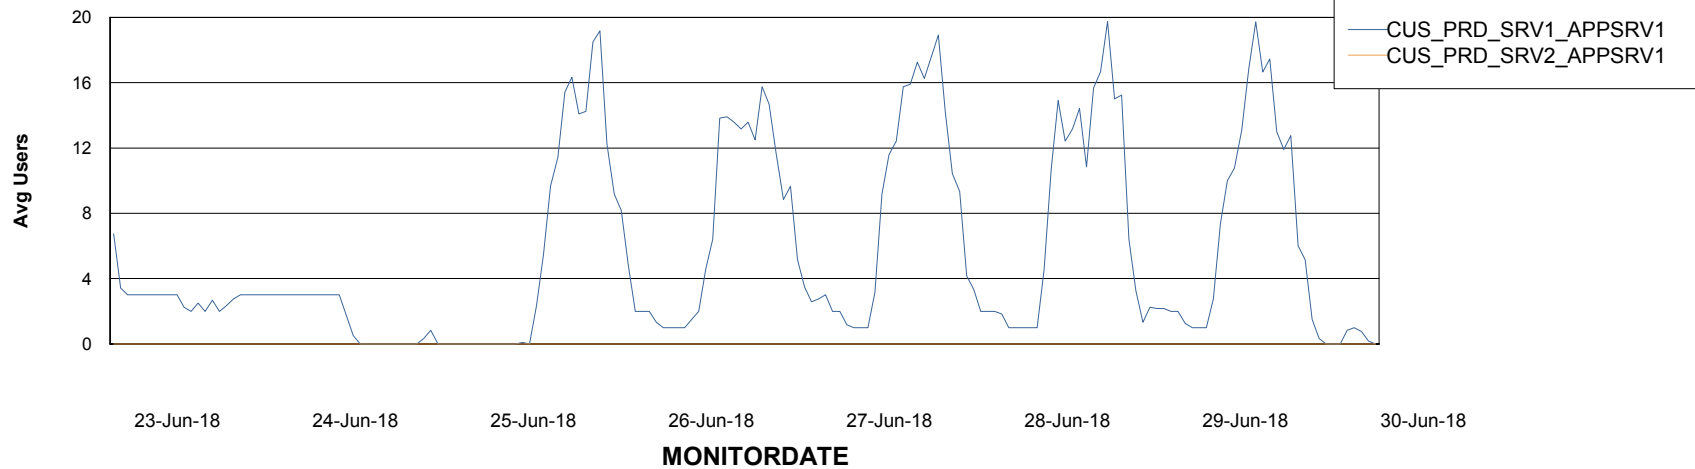

Avg users per day per ABS server