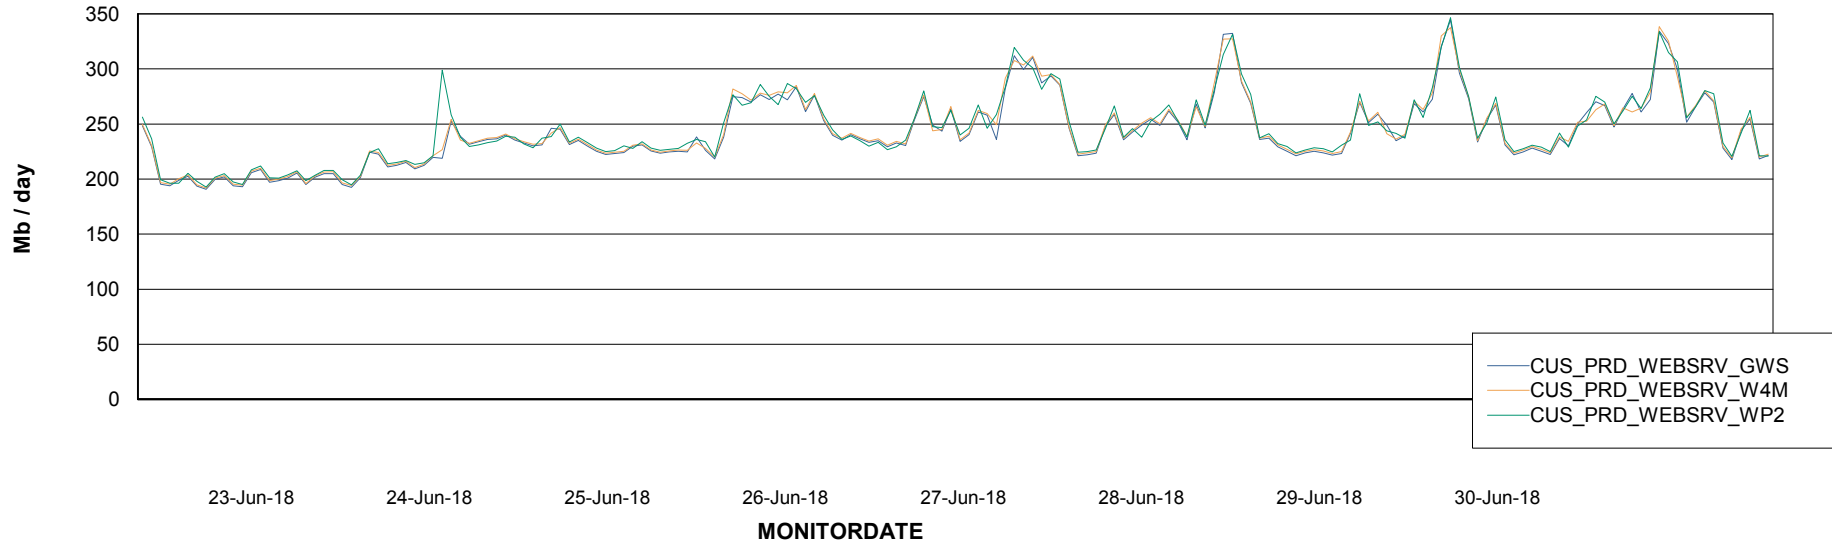

ABSSolute Web Component Services

Avg memory used per ABS Web component