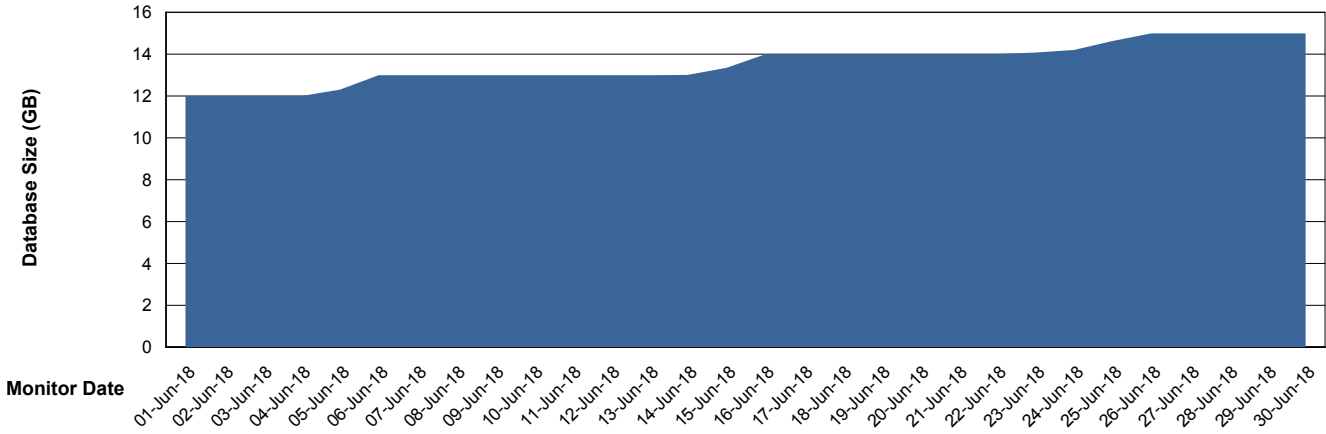

# Weekly SLA Customer Report

Customer CUS Production  
 Database ID 84

DATABASE SIZE CUS\_ProdDB\_Primary

Database growth over last month

Database Tablespace CUS\_ProdDB\_Primary

Date	Tablespace Name	Filesize (Gb)	Usedsize (Gb)	Percentage free
30-Jun-18	ABSDATA	14	8	43
	INDX	12	0	100
29-Jun-18	ABSDATA	14	8	43
	INDX	12	0	100
28-Jun-18	ABSDATA	14	8	43
	INDX	12	0	100
27-Jun-18	ABSDATA	14	8	43
	INDX	12	0	100
26-Jun-18	ABSDATA	14	8	43
	INDX	12	0	100
25-Jun-18	ABSDATA	14	8	43
	INDX	12	0	100
24-Jun-18	ABSDATA	14	8	43
	INDX	12	0	100