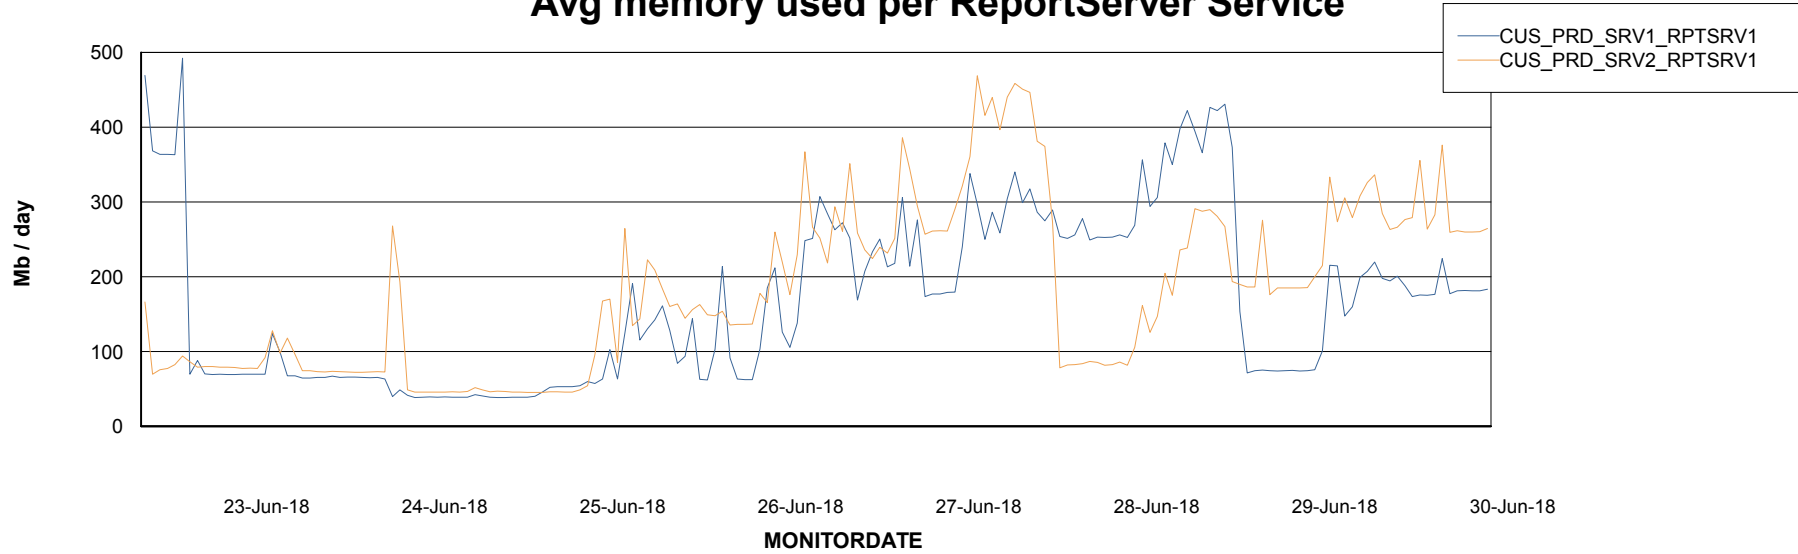

ABSSolute Web Component Services

Avg memory used per ReportServer Service