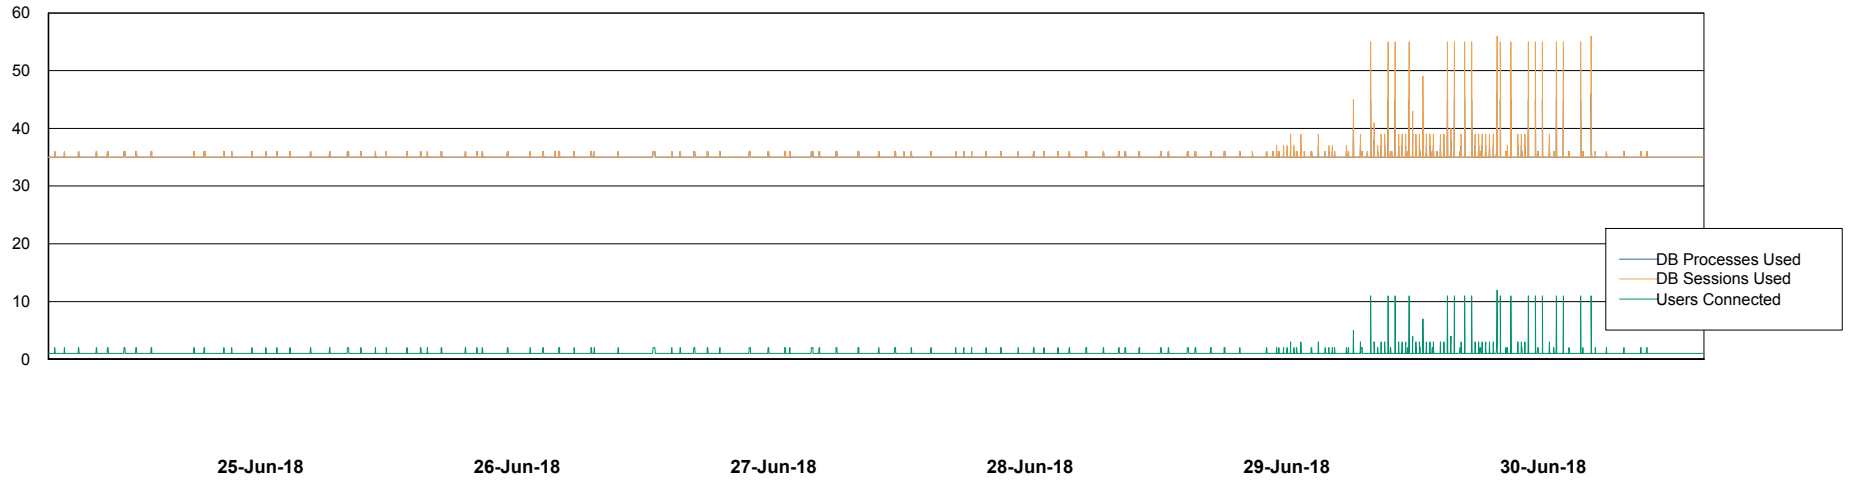

Database Performance CUS_ProdDB_Standby