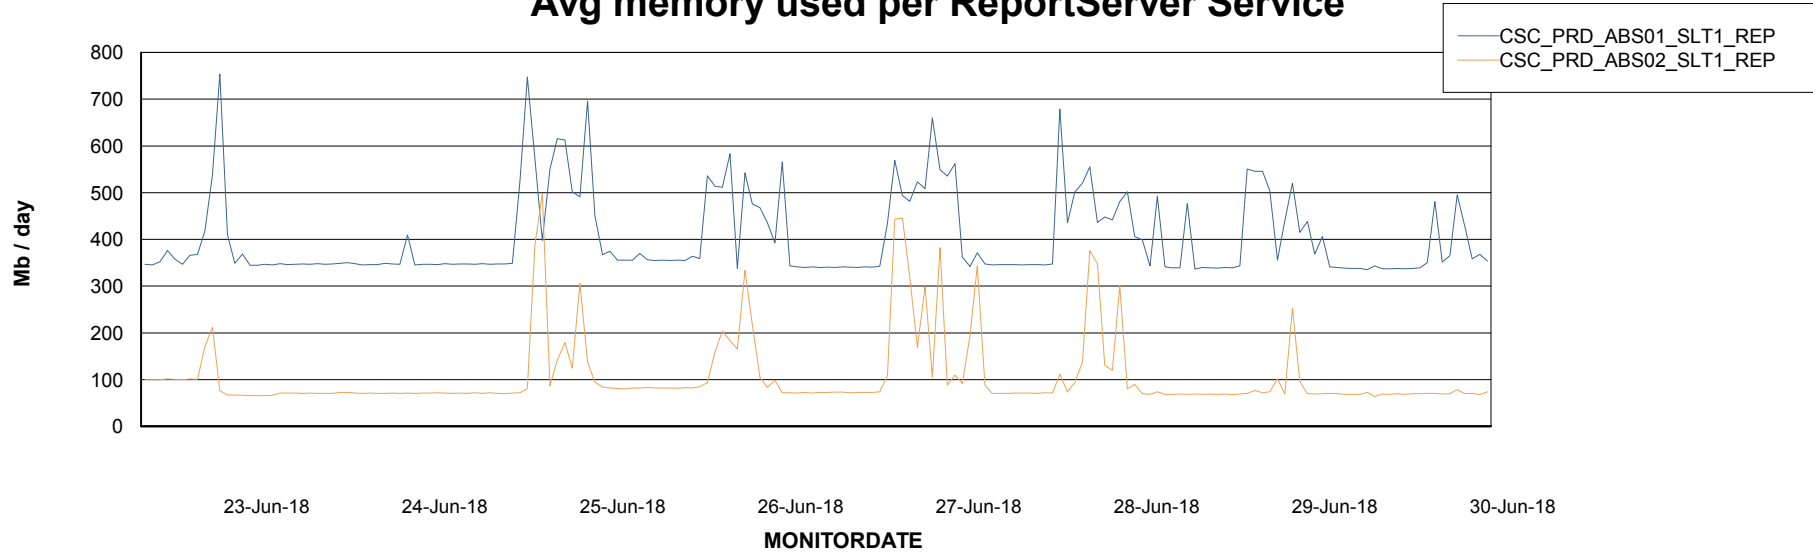

Avg memory used per ABS Server Service

Avg users per day per ABS server

Weekly SLA Customer Report

Customer CSC_Production
Database ID 50

ABSSolute Application ReportServer Services

Avg memory used per ReportServer Service