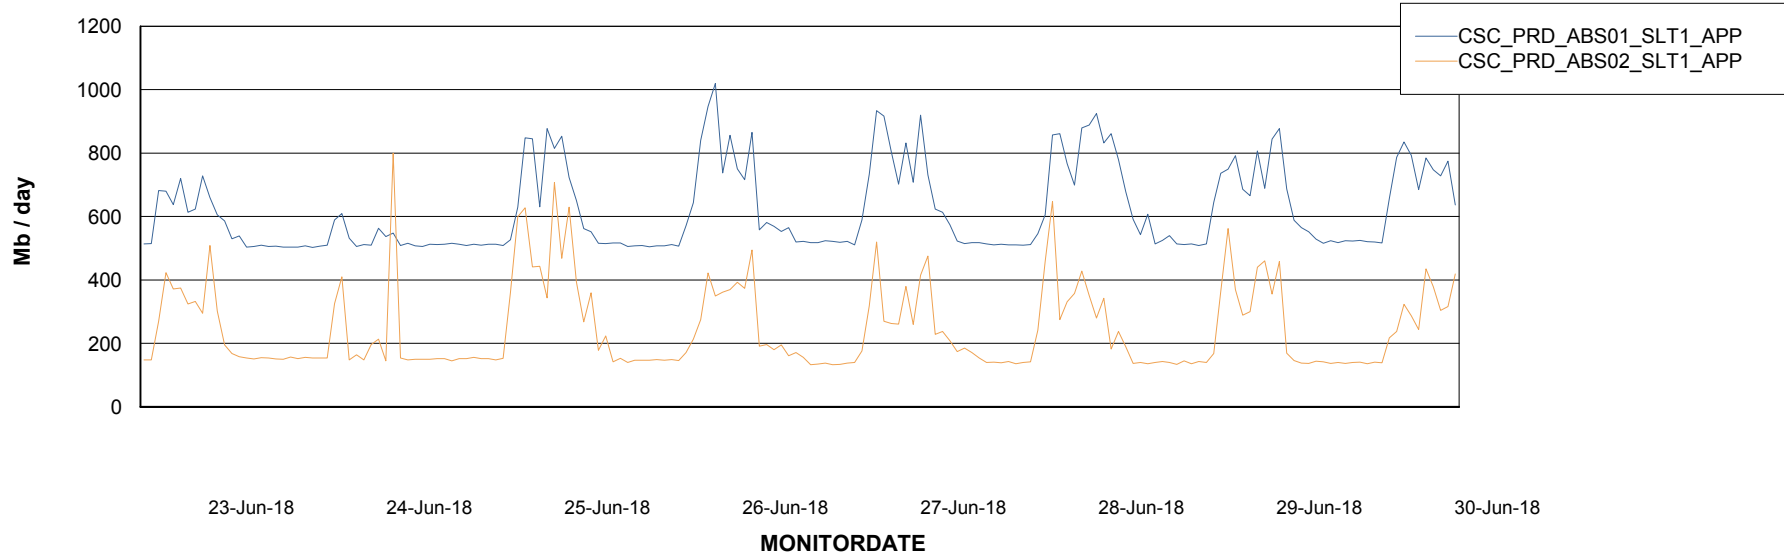

ABSSolute Application Server Services

Avg memory used per ABS Server Service