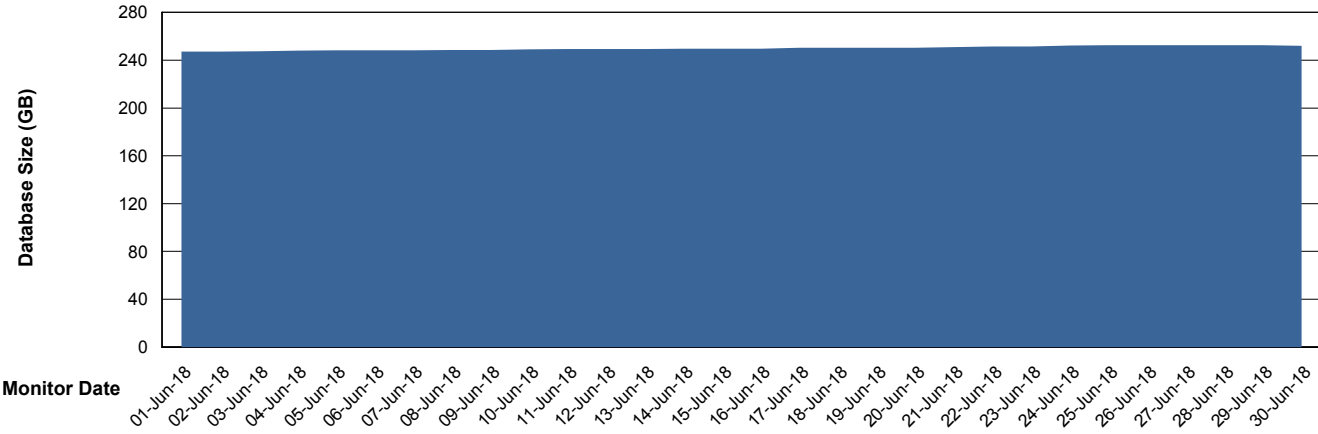

Weekly SLA Customer Report

Customer CSC_Production
Database ID 50

Database Performance CSCDB_Primary

Weekly SLA Customer Report

Customer CSC_Production
Database ID 50

Database Performance CSCDB_Standby

Weekly SLA Customer Report

Customer CSC_Production
 Database ID 50

DATABASE SIZE CSCDB_Primary

Database growth over last month

Database Tablespace CSCDB_Primary

Date	Tablespace Name	Filesize (Gb)	Usedsize (Gb)	Percentage free
30-Jun-18	ABSDATA	127	92	28
	INDX	184	158	14
29-Jun-18	ABSDATA	127	92	28
	INDX	184	158	14
28-Jun-18	ABSDATA	127	92	28
	INDX	184	158	14
27-Jun-18	ABSDATA	127	92	28
	INDX	184	158	14
26-Jun-18	ABSDATA	127	92	28
	INDX	184	158	14
25-Jun-18	ABSDATA	127	92	28
	INDX	184	158	14
24-Jun-18	ABSDATA	127	92	28
	INDX	184	158	14