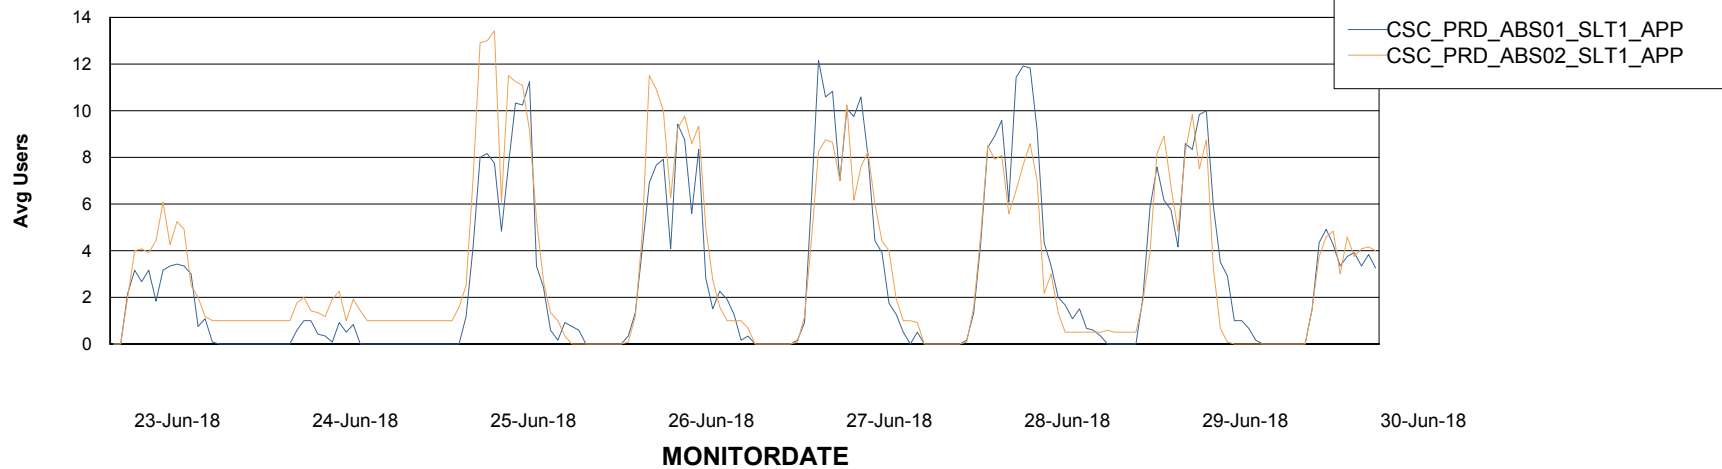

Avg users per day per ABS server