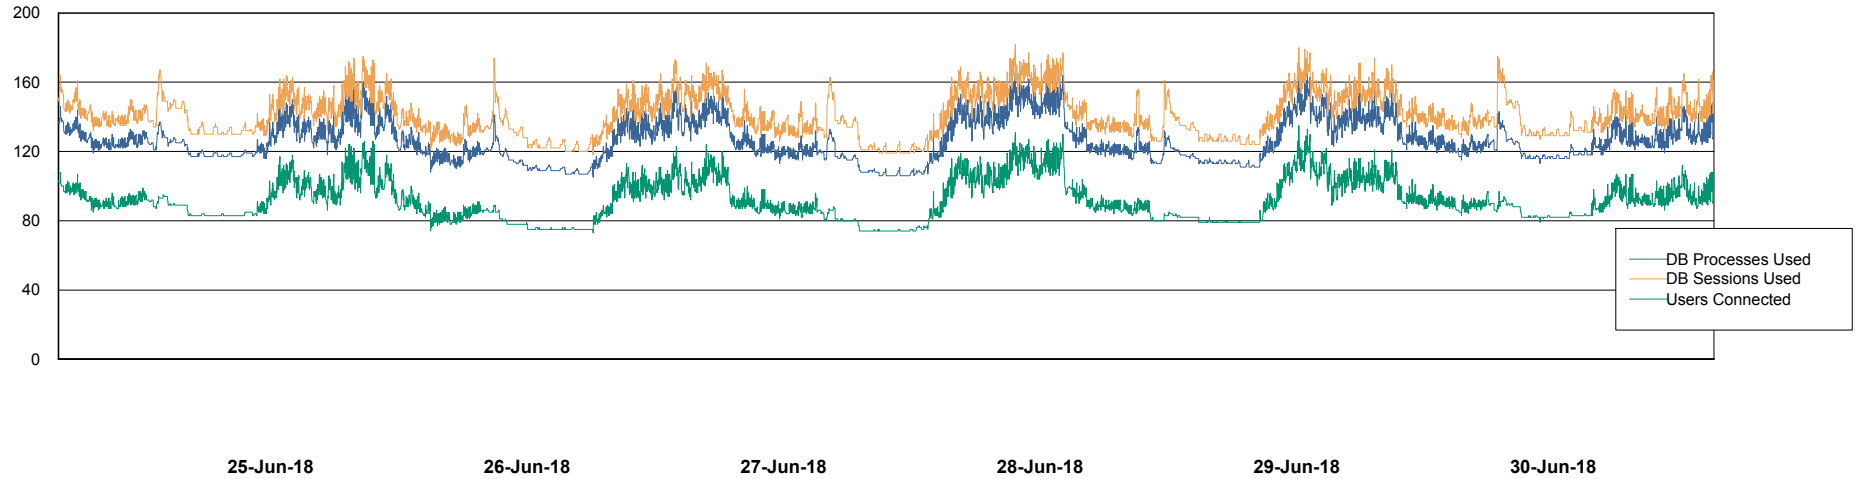

Database Performance CSCDB_Primary