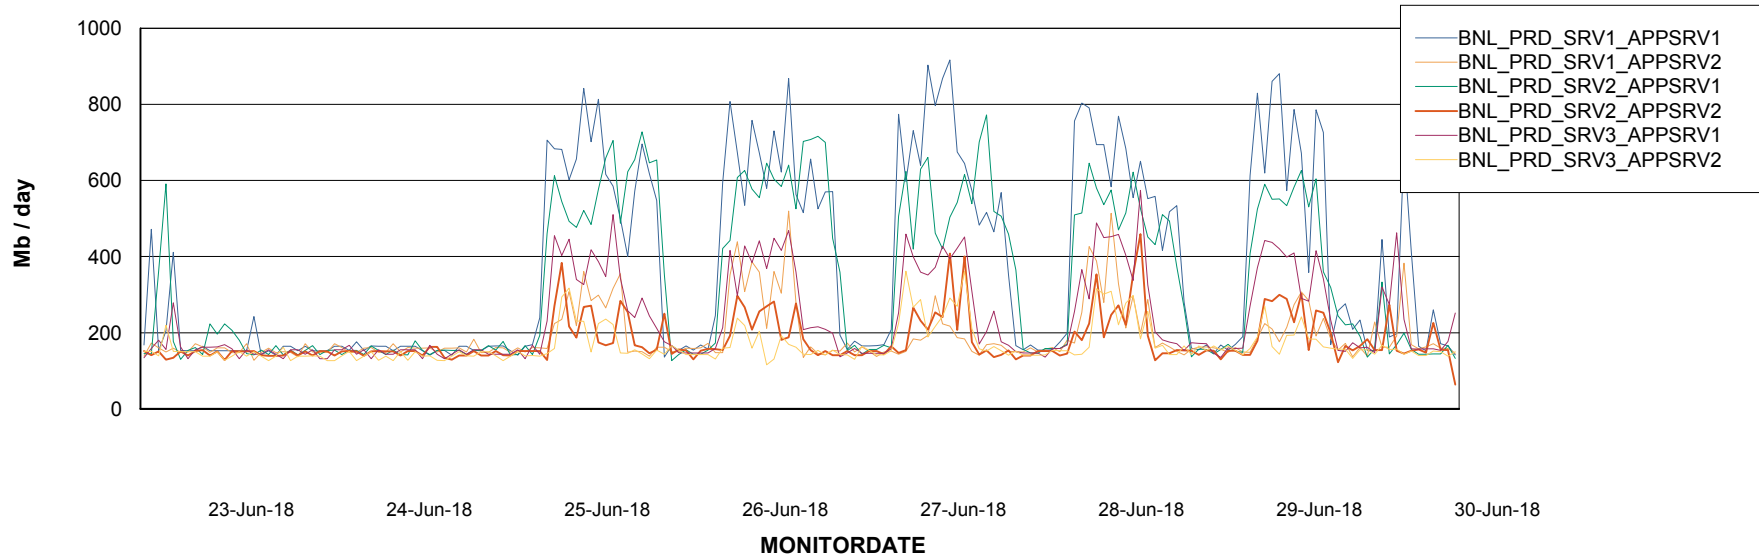

ABSSolute Application Server Services

Avg memory used per ABS Server Service