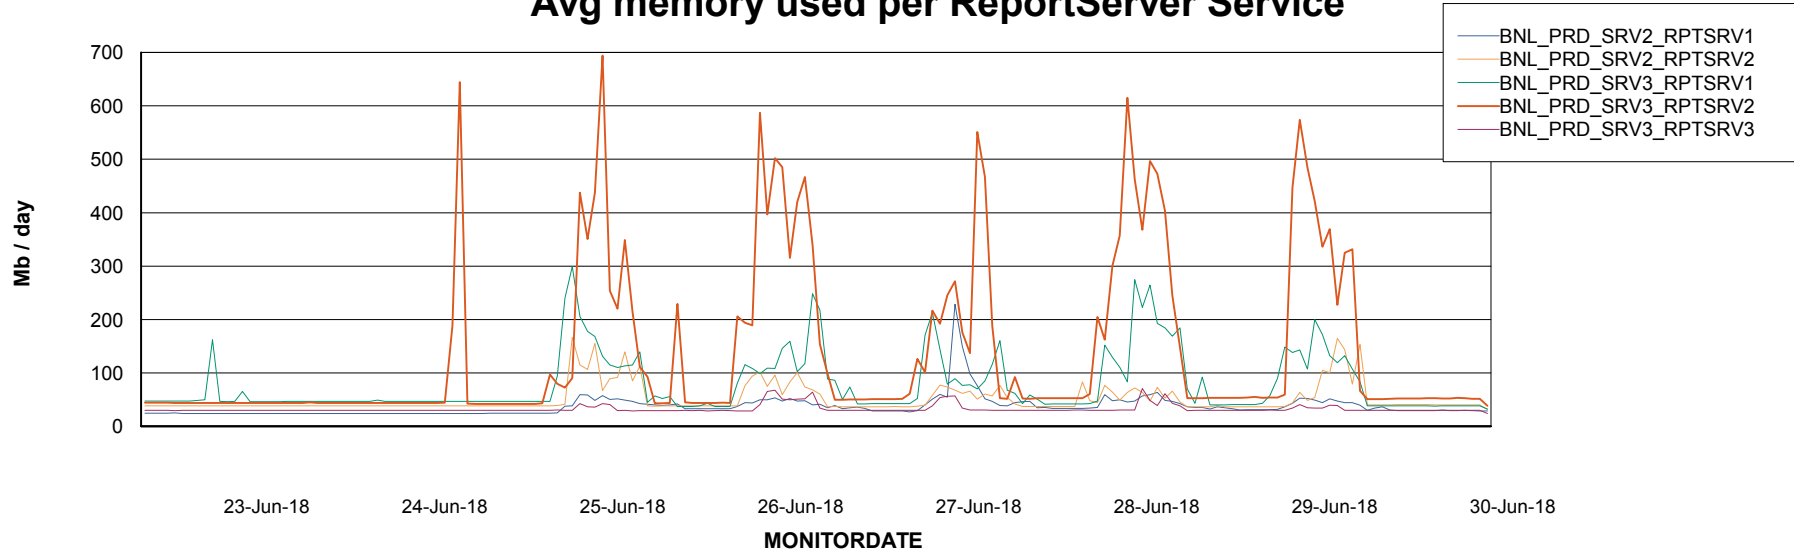

ABSSolute Web Component Services

Avg memory used per ReportServer Service