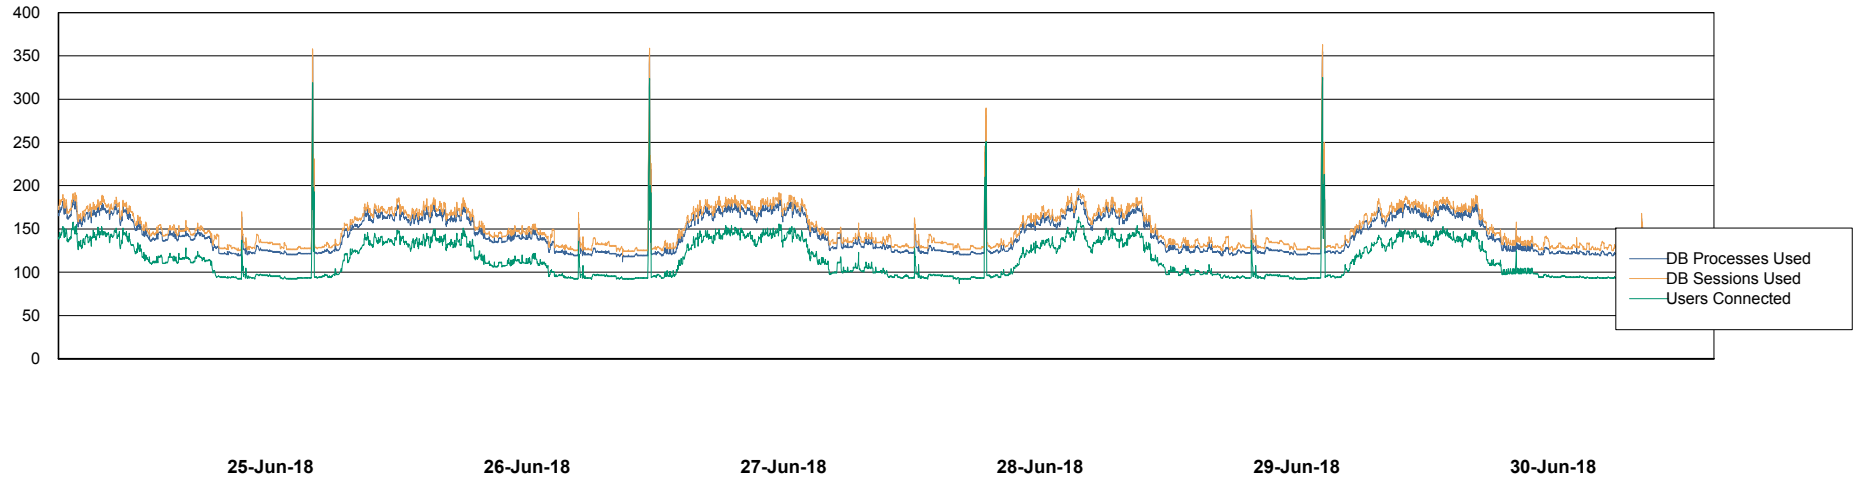

Database Performance BNLDB_Production