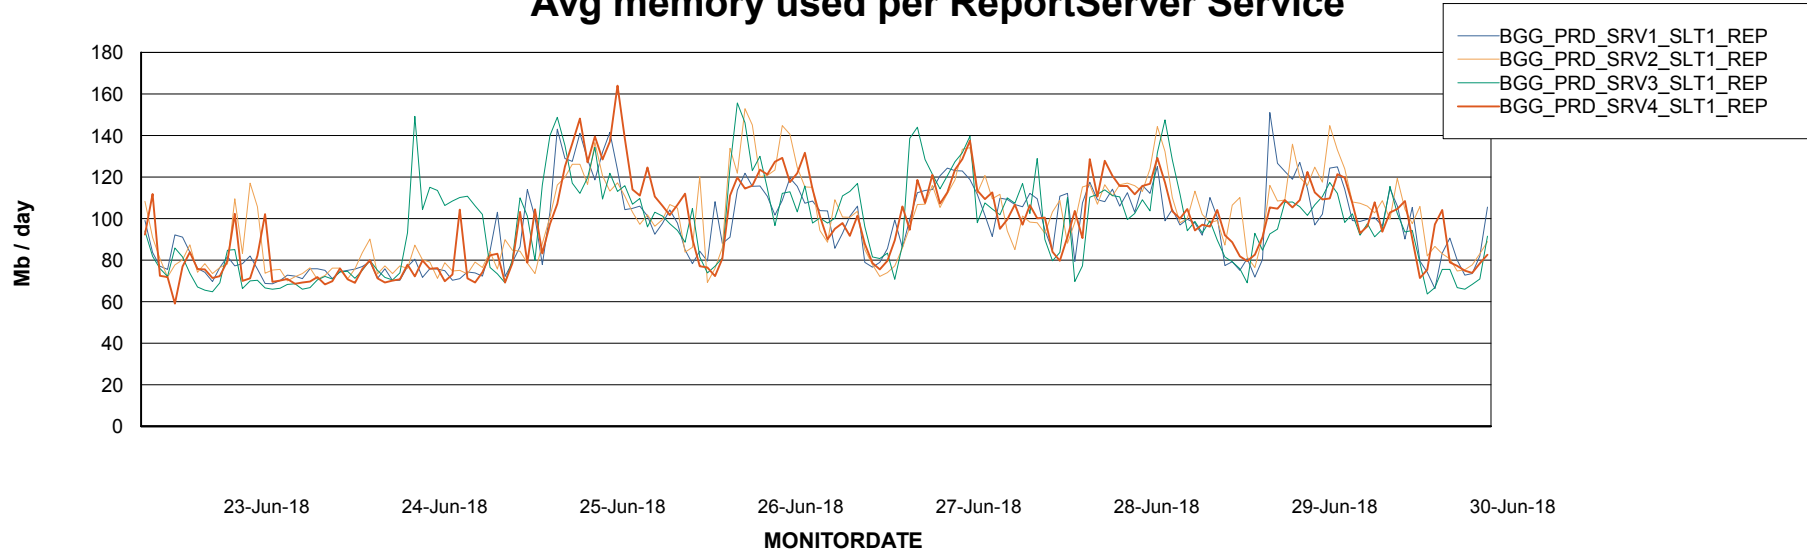

ABSSolute Application ReportServer Services

Avg memory used per ReportServer Service