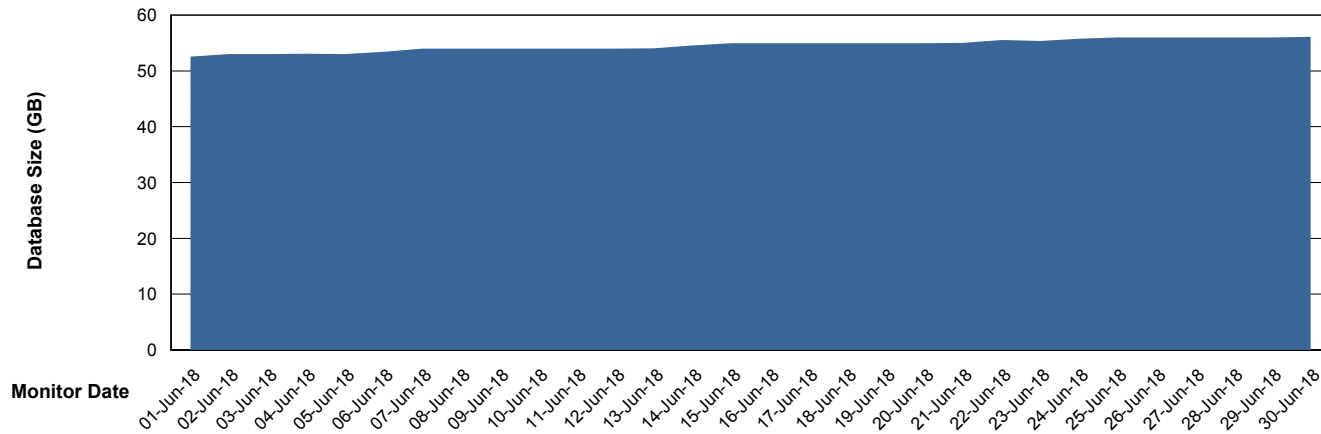

# Weekly SLA Customer Report

Customer BGG\_Production  
Database ID 58

DATABASE SIZE BGGDB\_BI

### Database growth over last month

DATABASE SIZE BGGDB\_Production

### Database growth over last month