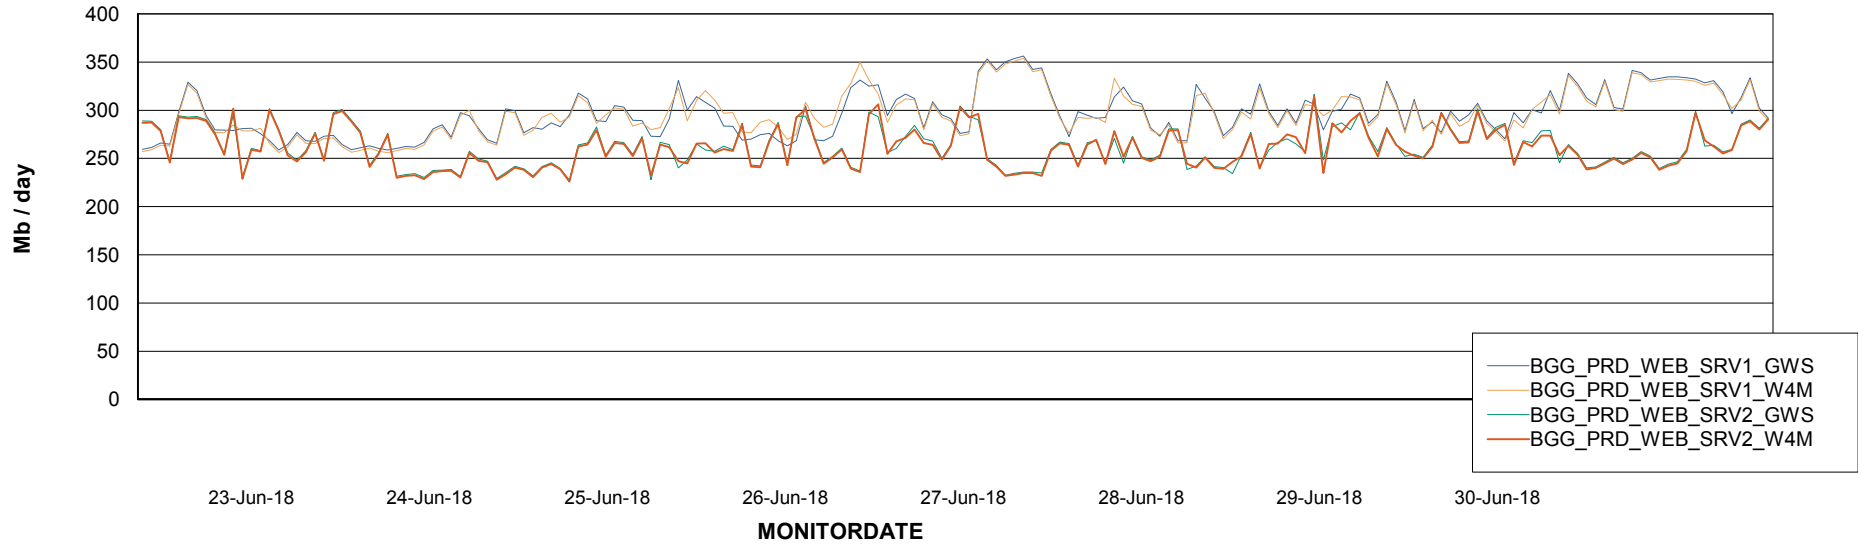

ABSSolute Web Component Services

Avg memory used per ABS Web component