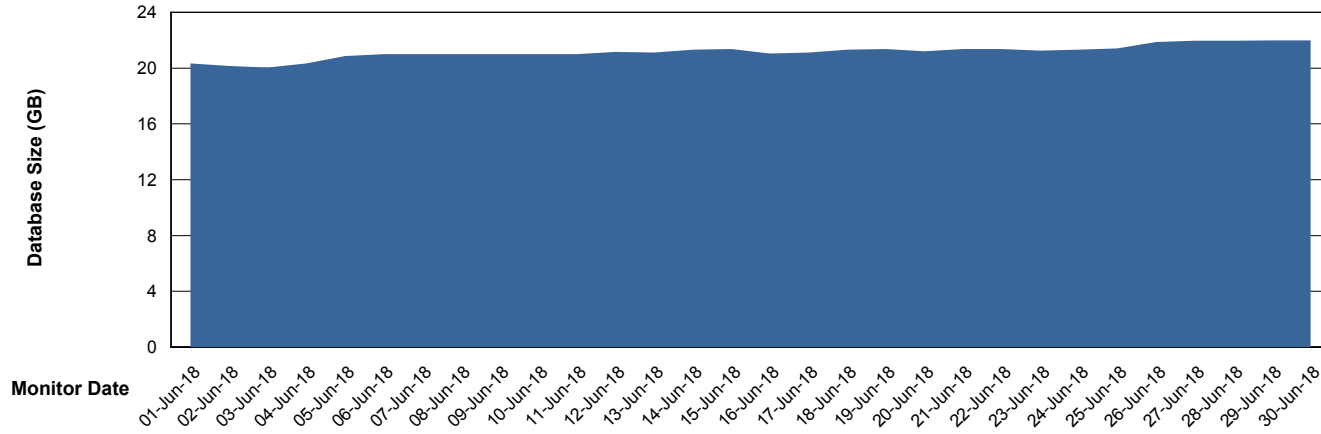

DATABASE SIZE BGGDB_BI

Database growth over last month