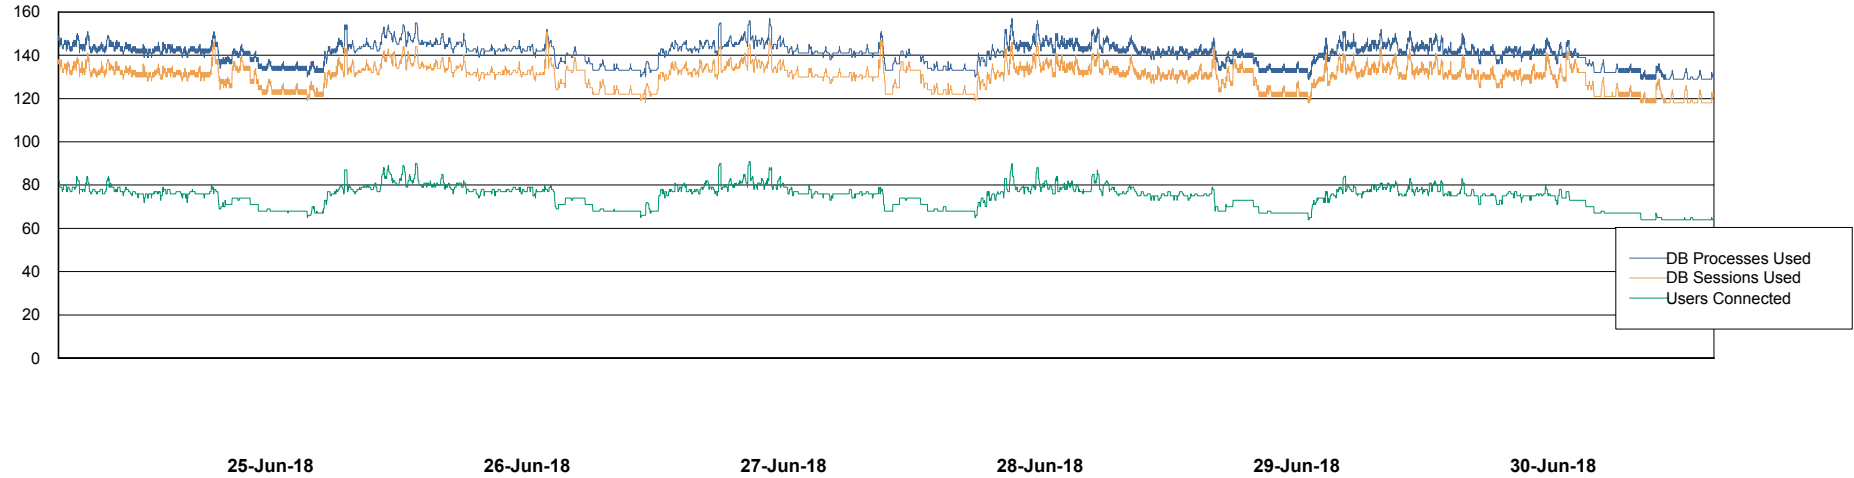

Database Performance BGGDB_Production