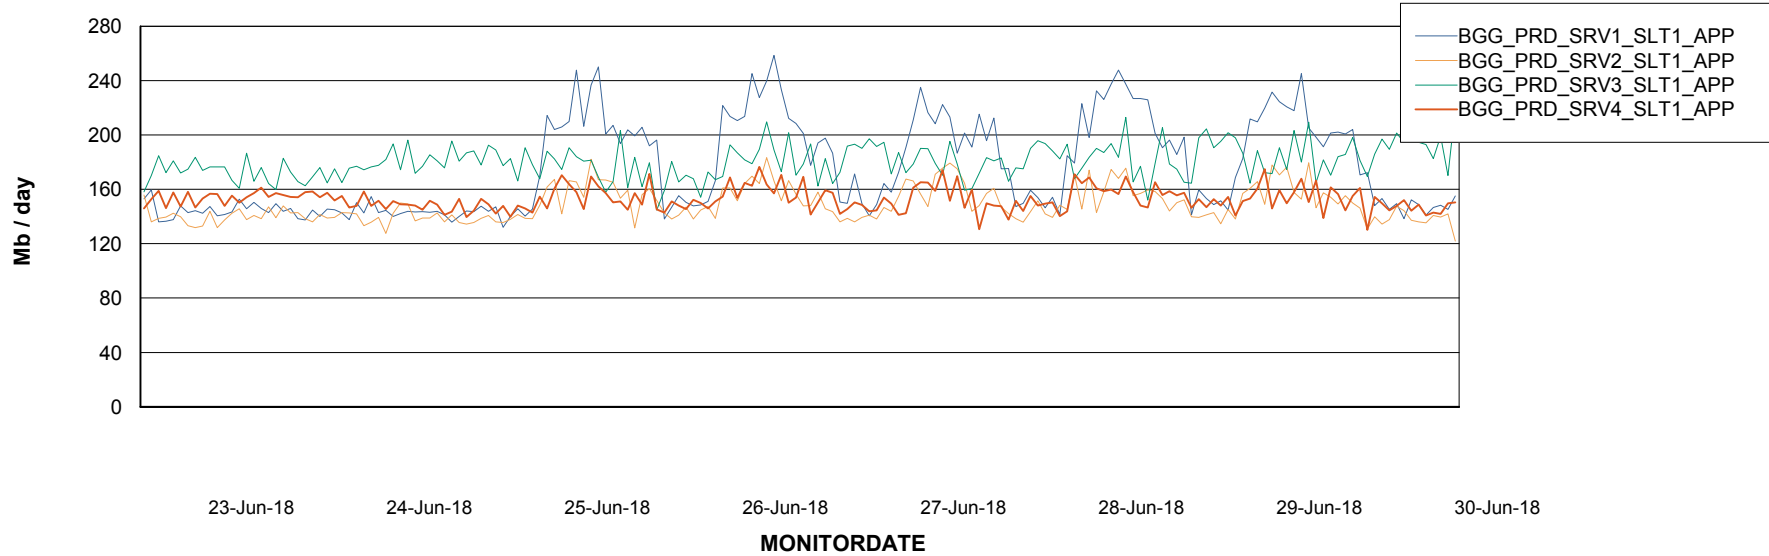

ABSSolute Application Server Services

Avg memory used per ABS Server Service