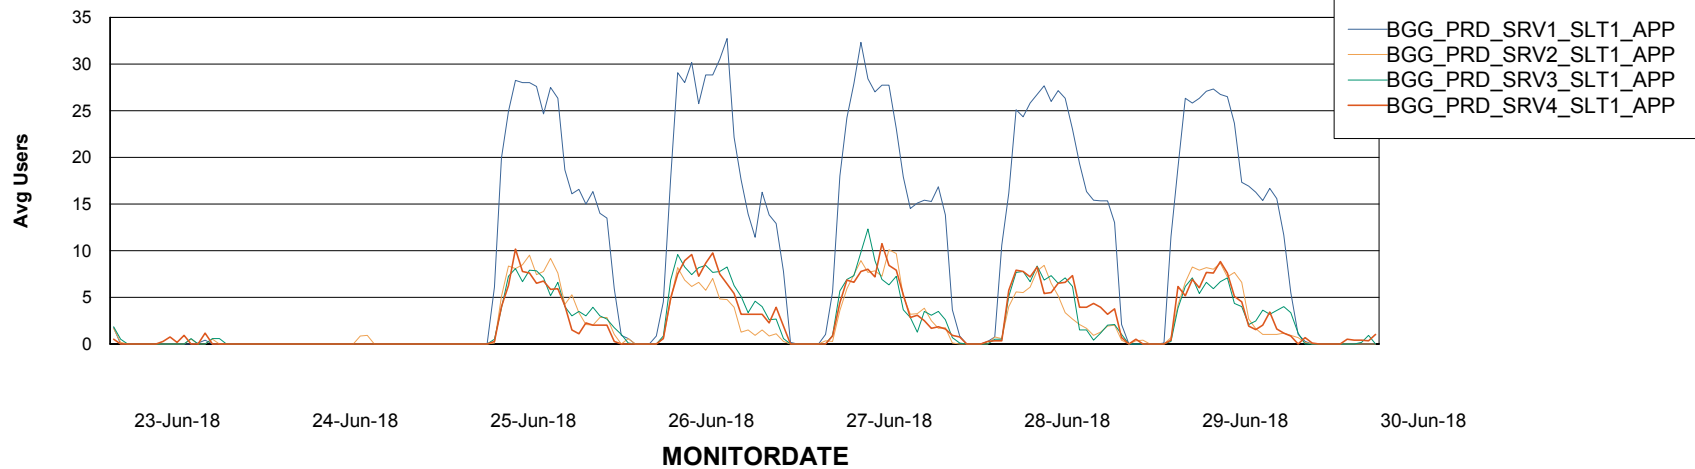

Avg users per day per ABS server