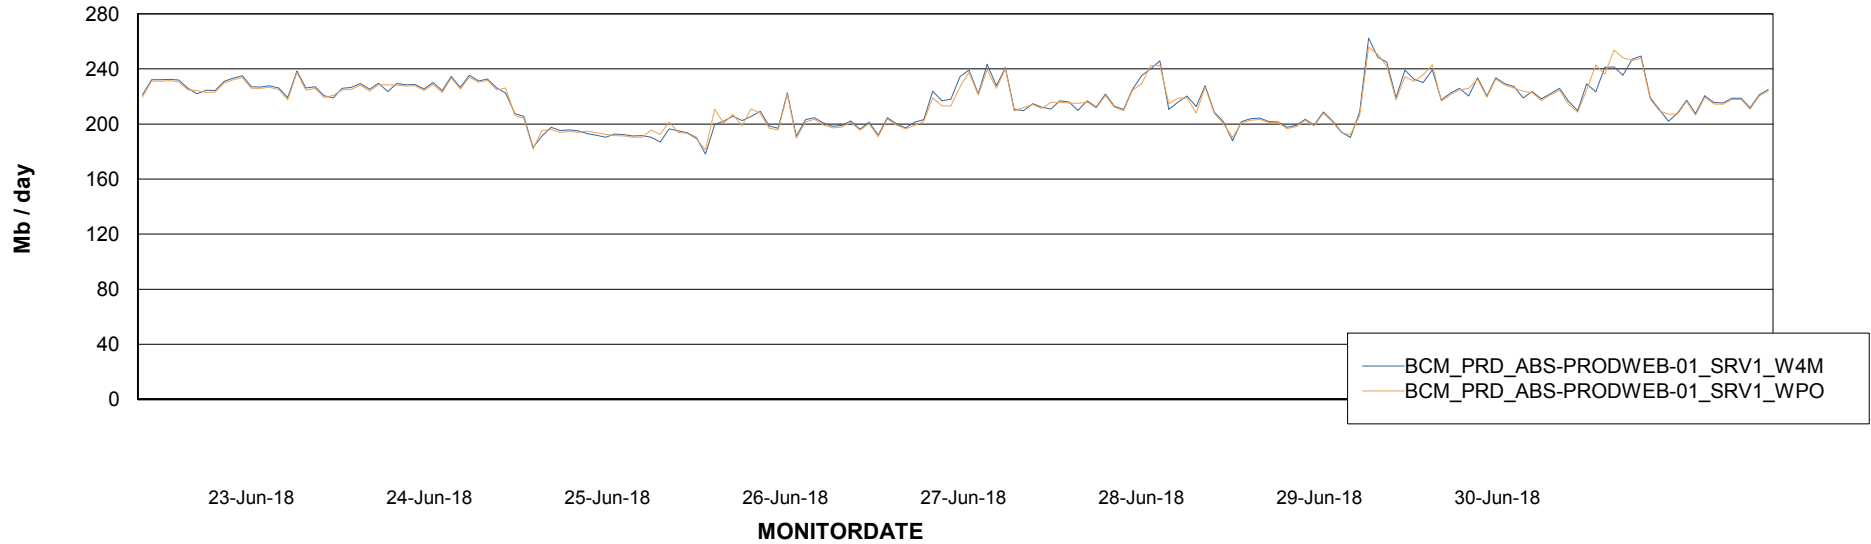

ABSolute Web Component Services

Avg memory used per ABS Web component