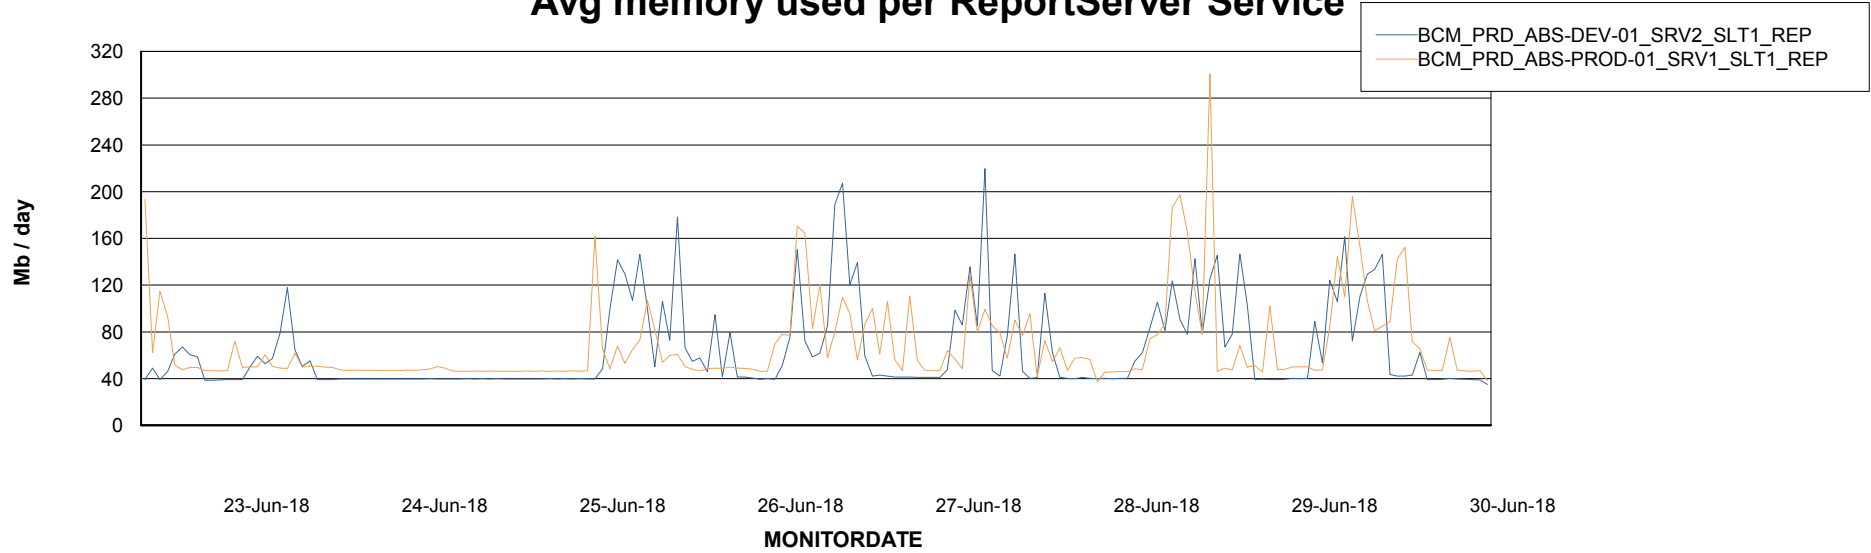

Avg memory used per ABS Server Service

Avg users per day per ABS server

Weekly SLA Customer Report

Customer BCM_Production
Database ID 81

ABSSolute Application ReportServer Services

Avg memory used per ReportServer Service