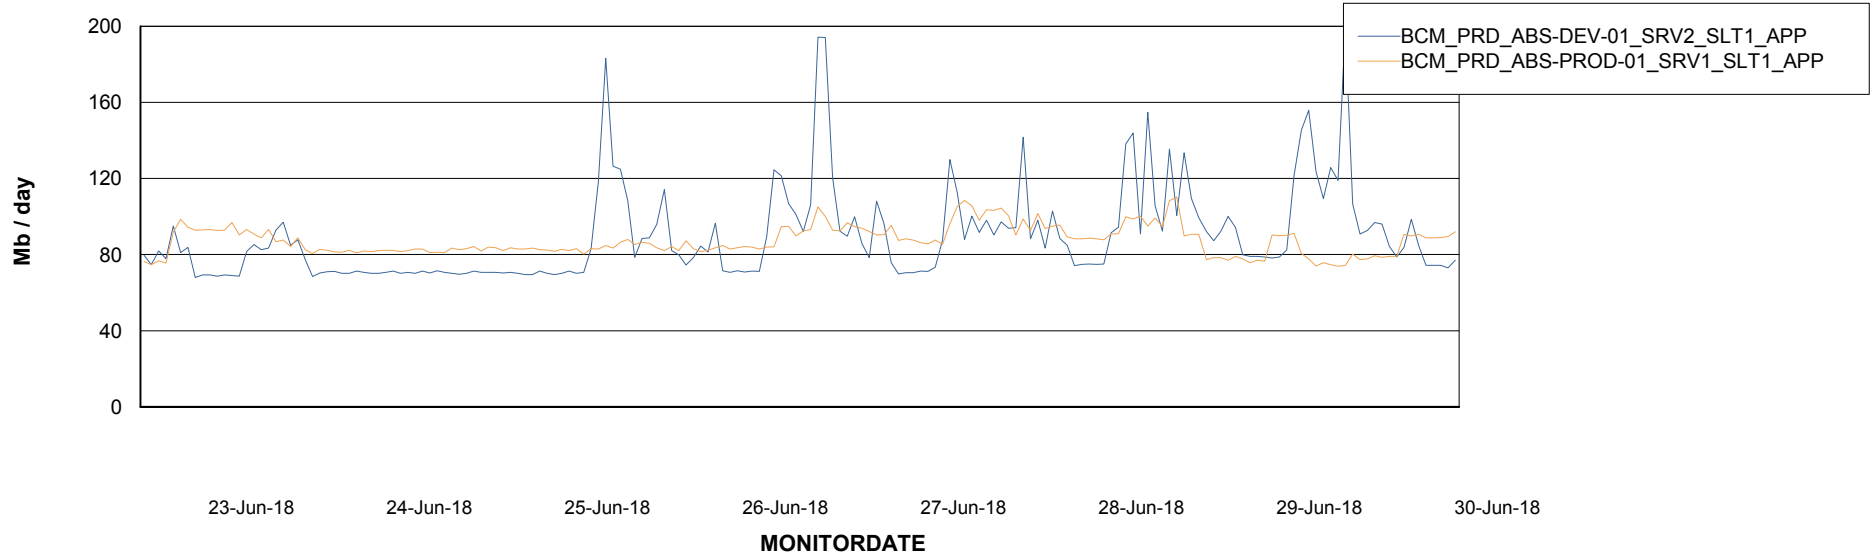

ABSSolute Application Server Services

Avg memory used per ABS Server Service