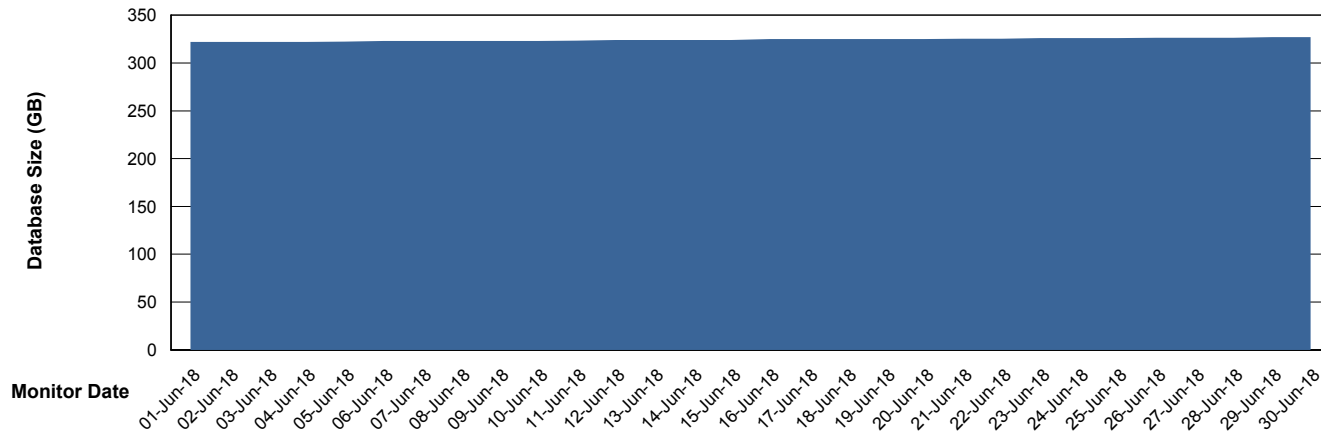

# Weekly SLA Customer Report

Customer AUJ\_Production  
Database ID 41

DATABASE SIZE AUJ\_DB4\_Primary

### Database growth over last month

DATABASE SIZE AUJDB\_BI

### Database growth over last month