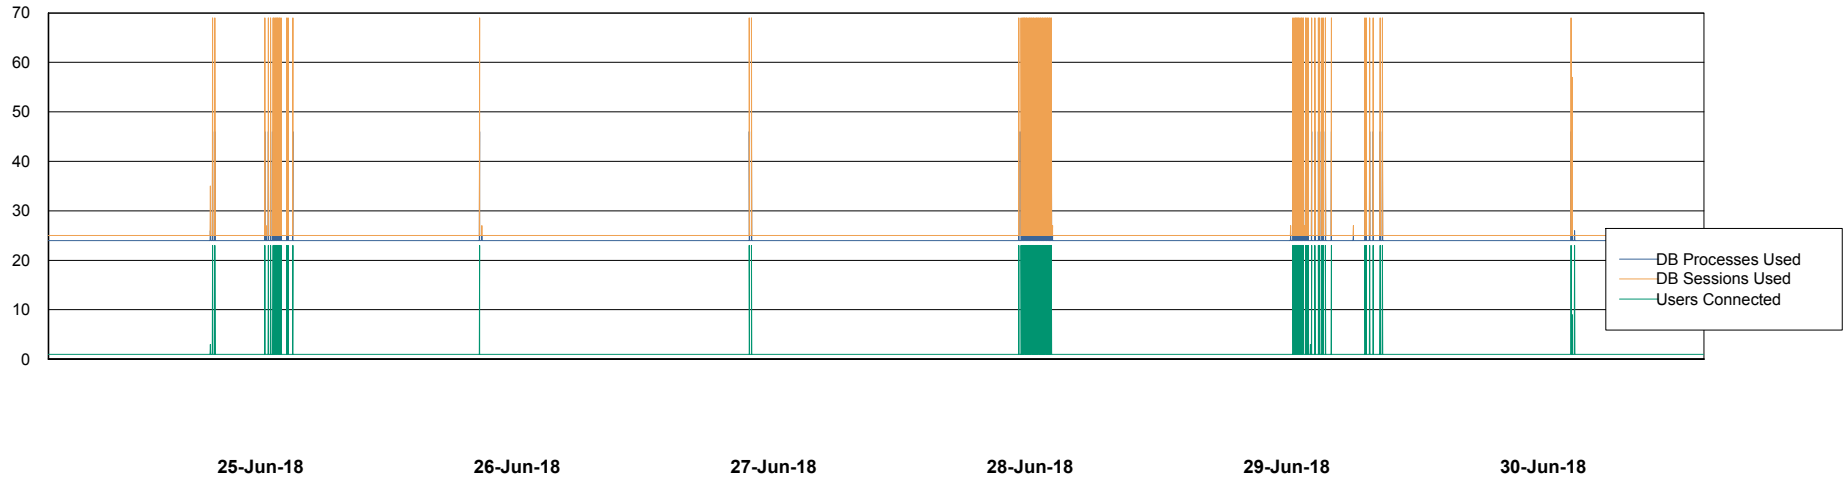

Database Performance AUJ_DB6_Standby2