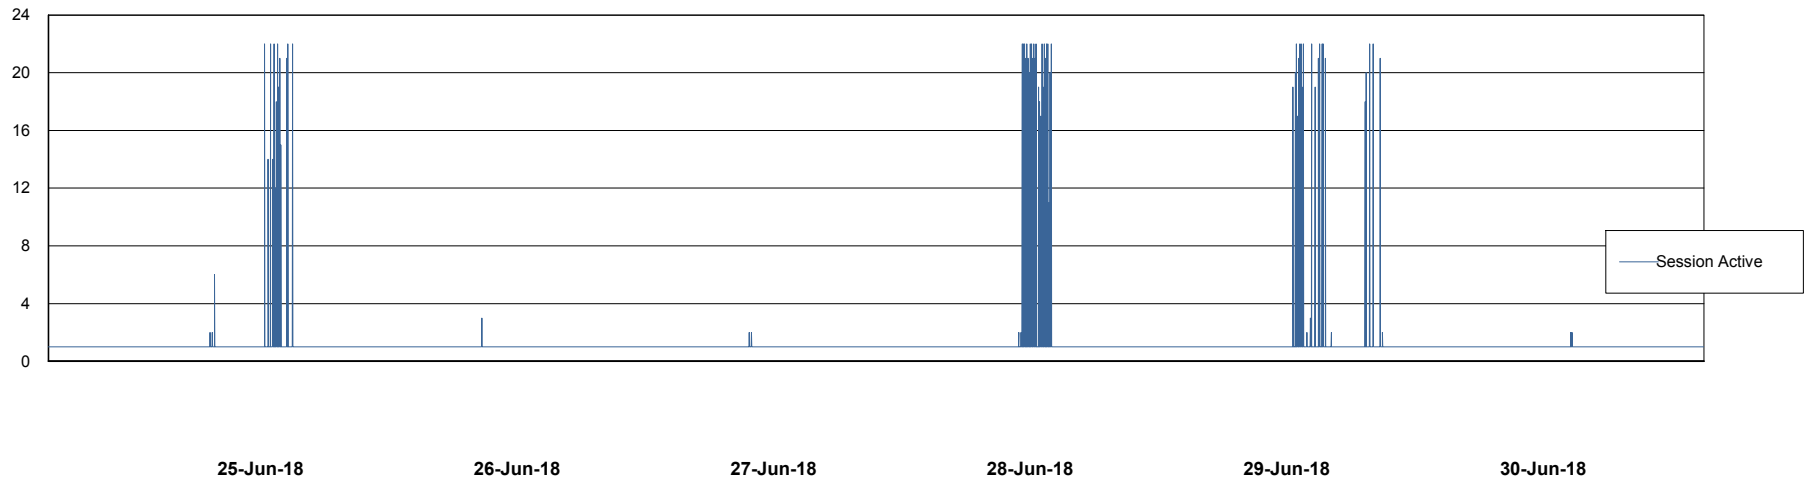

Database Performance AUJ_DB6_Standby2