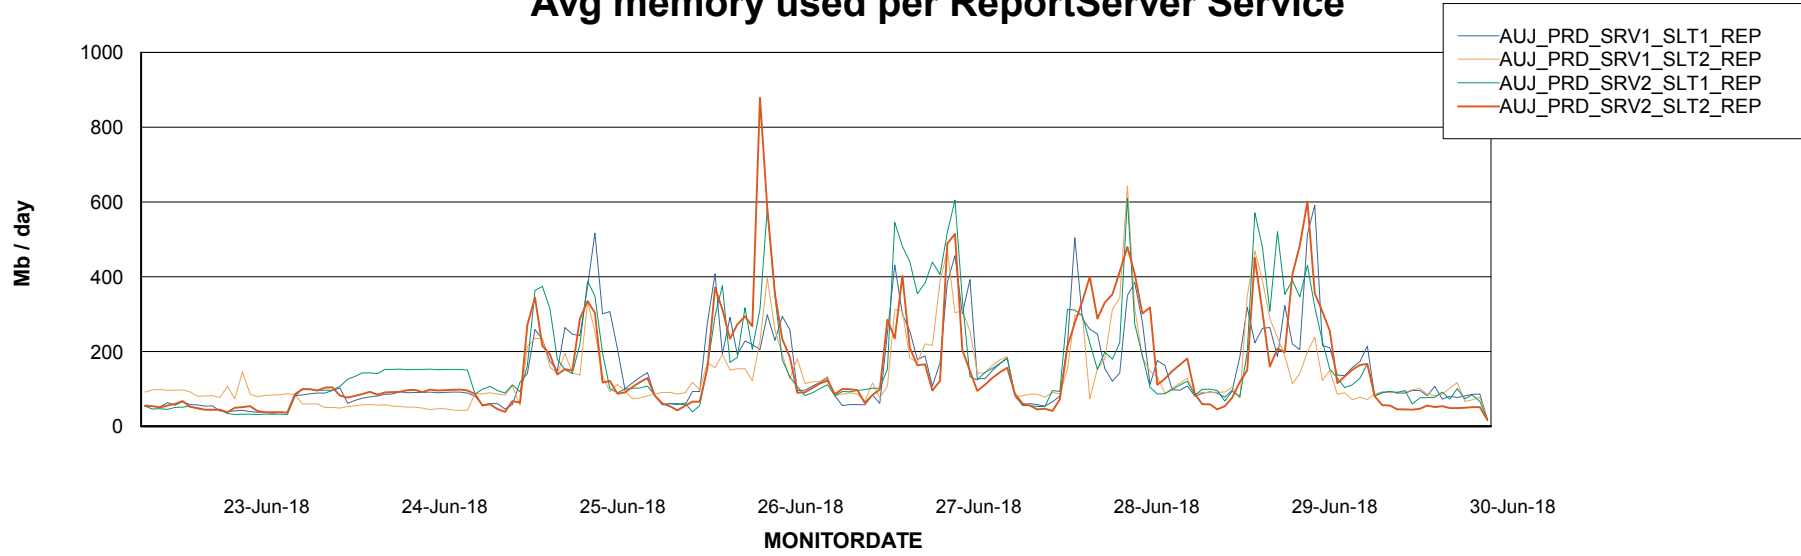

ABSSolute Application ReportServer Services

Avg memory used per ReportServer Service