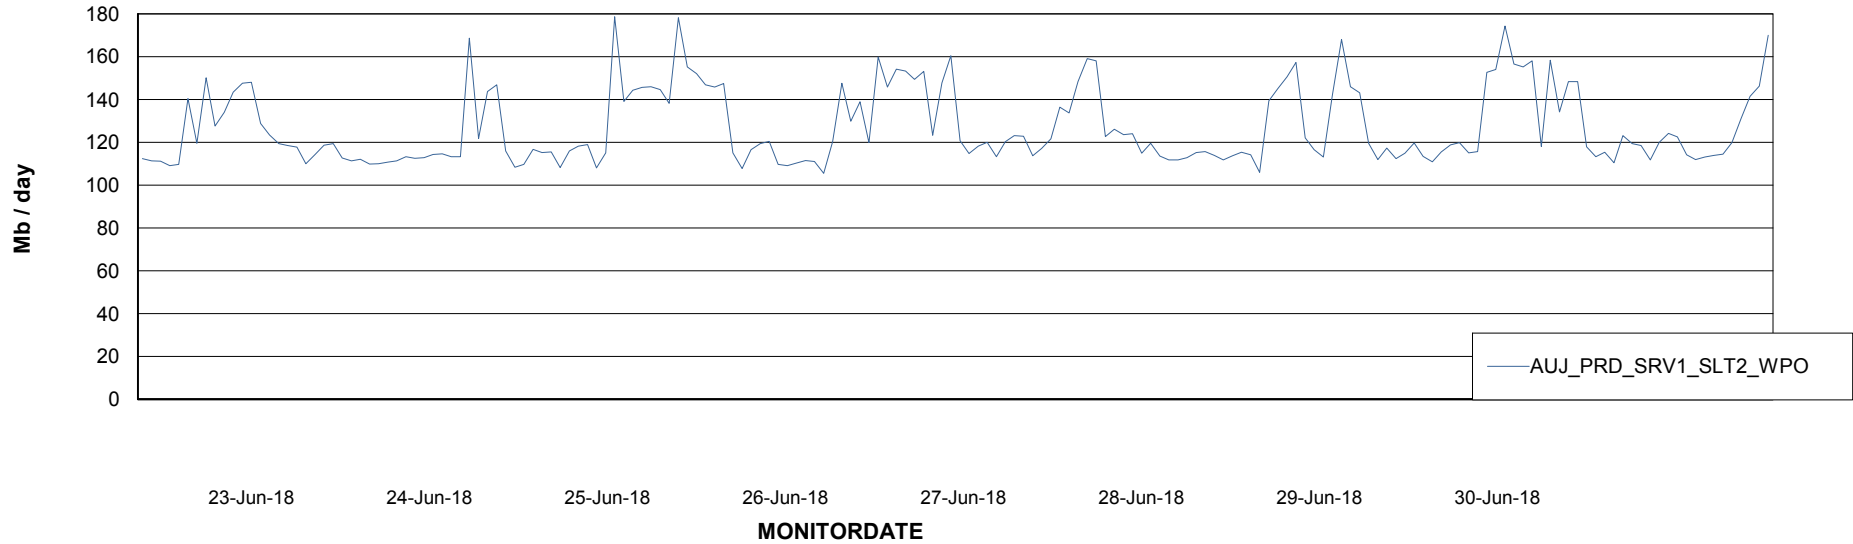

ABSSolute Web Component Services

Avg memory used per ABS Web component