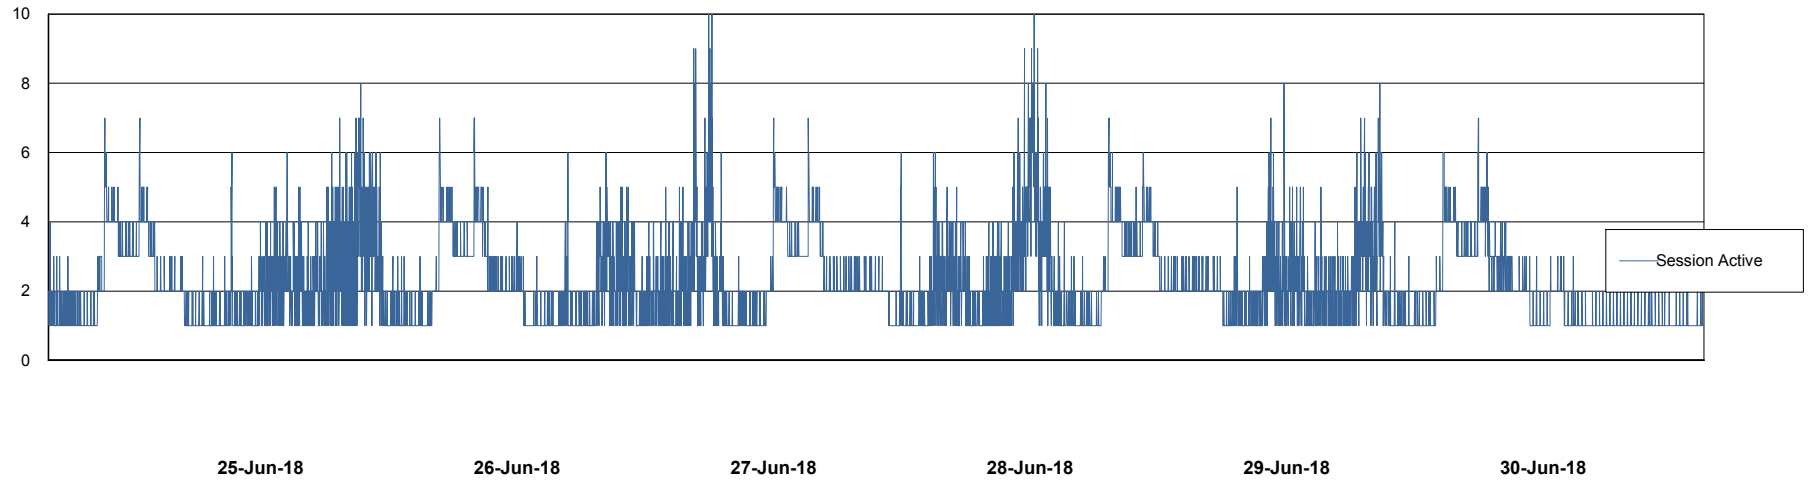

Database Performance AUJ_DB4_Primary