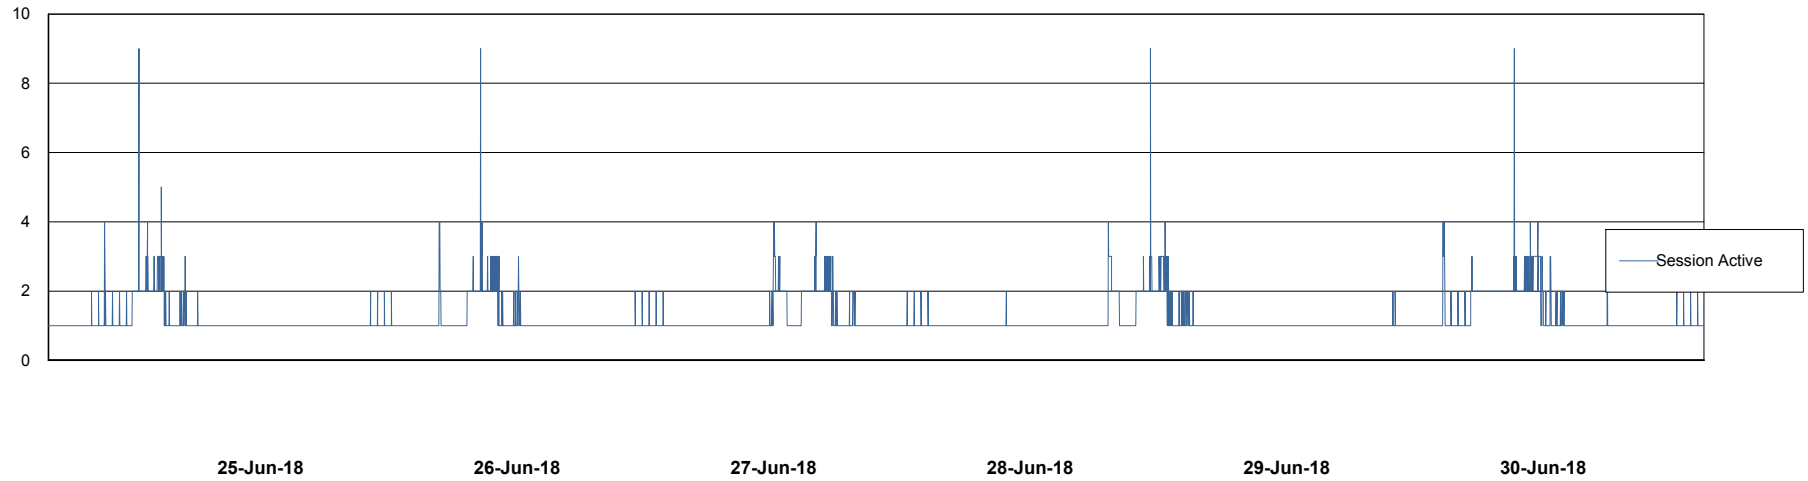

Database Performance AUJDB_BI