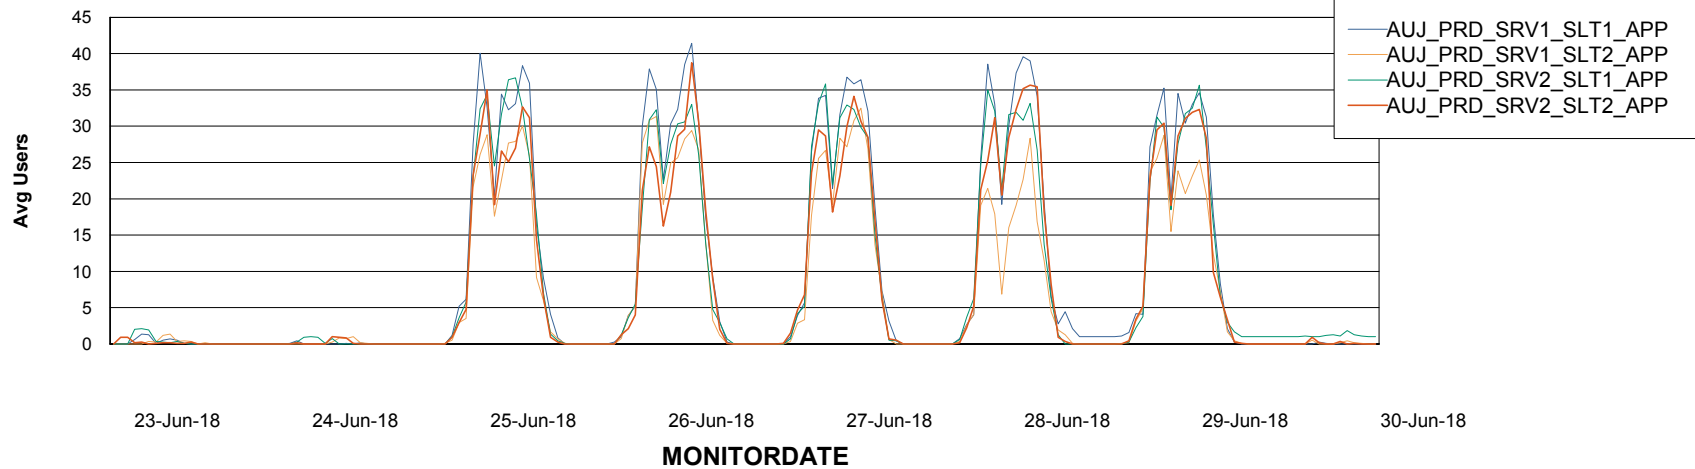

Avg users per day per ABS server