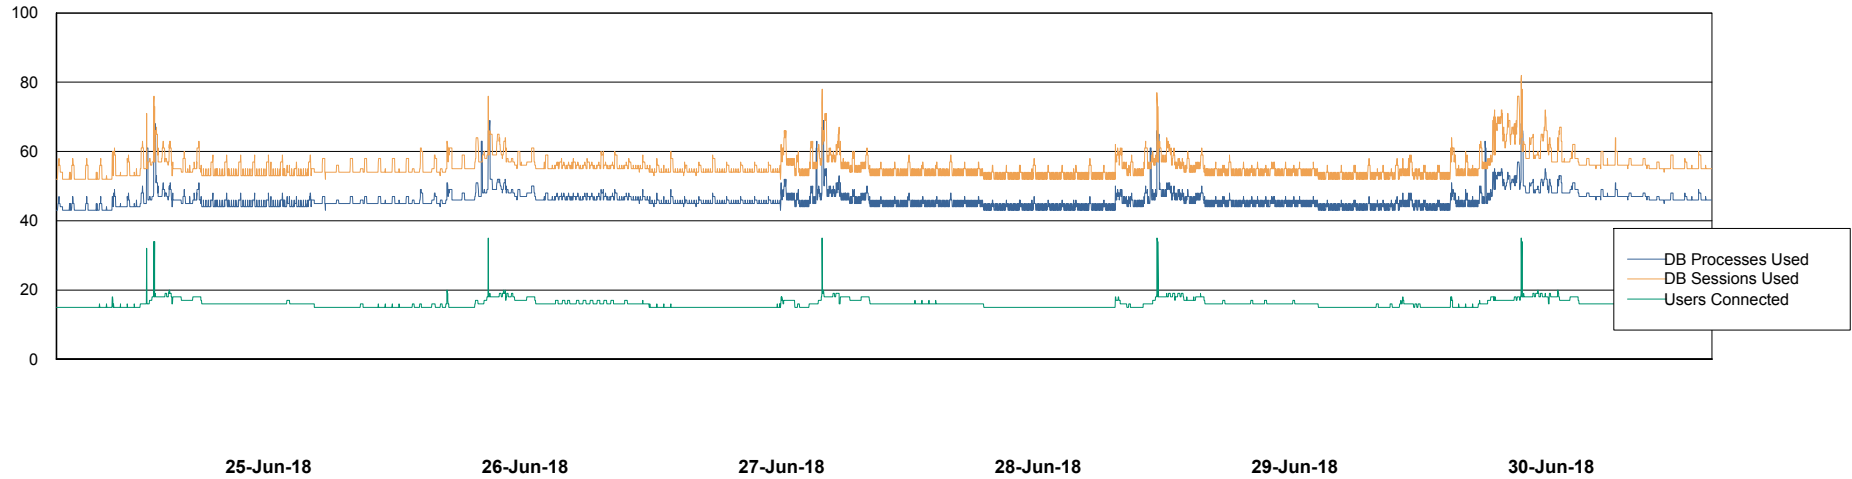

Database Performance AUJDB_BI