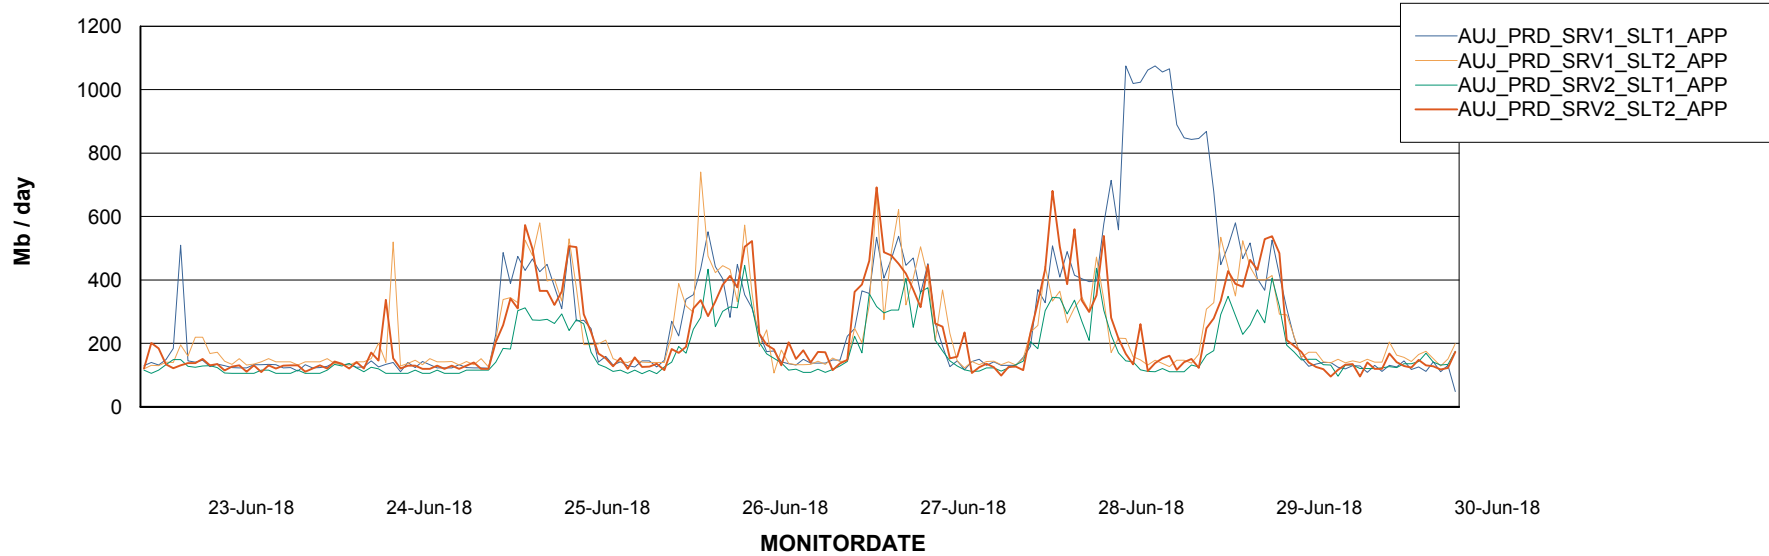

ABSSolute Application Server Services

Avg memory used per ABS Server Service