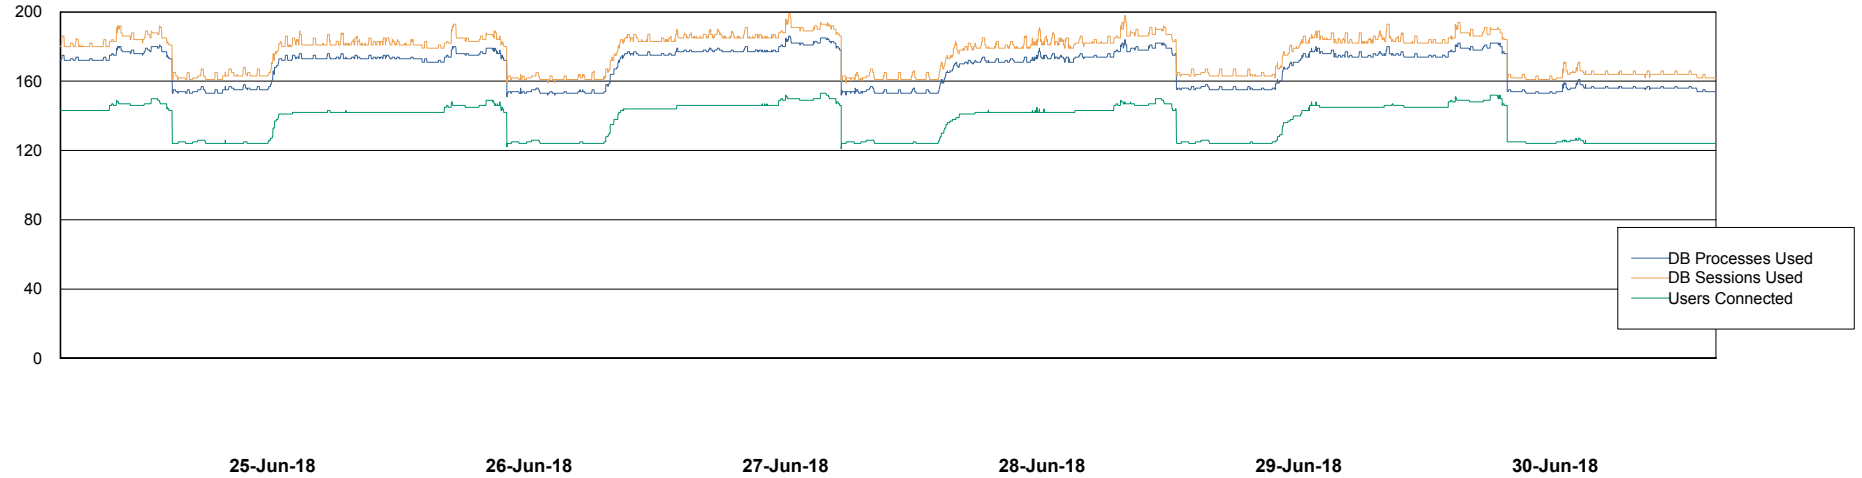

Database Performance AUJ_DB4_Primary