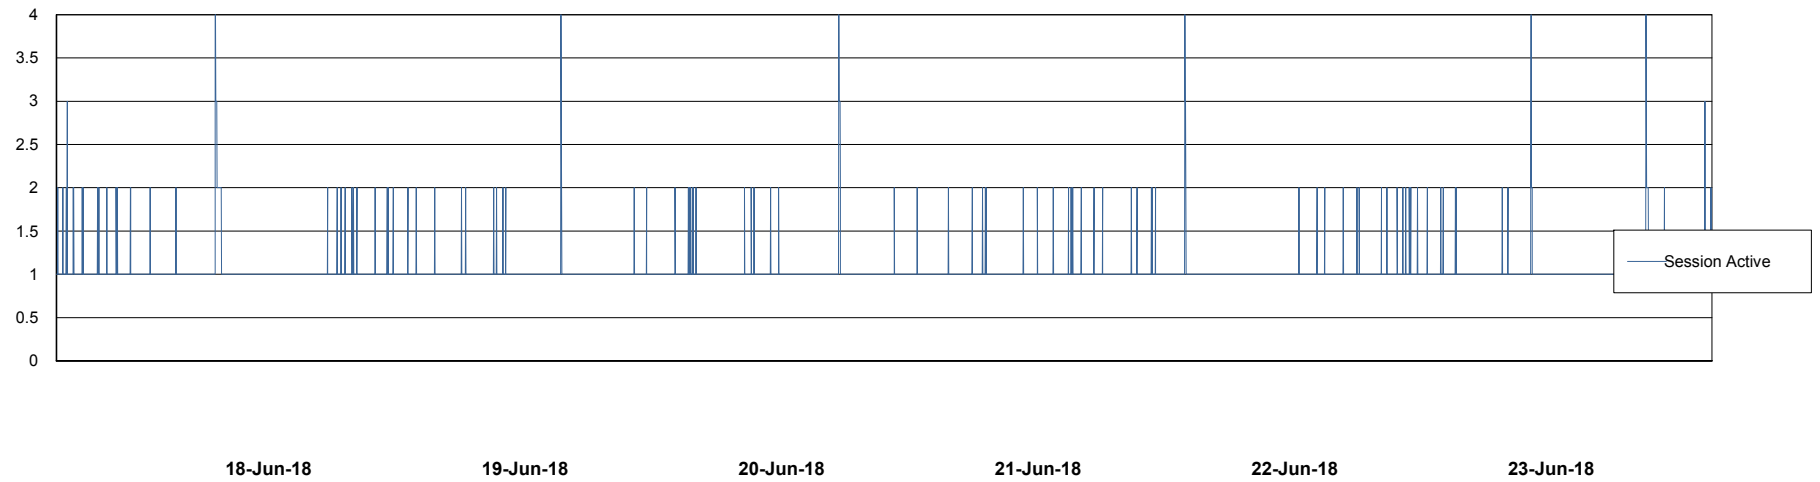

Database Performance WBLDB_Production