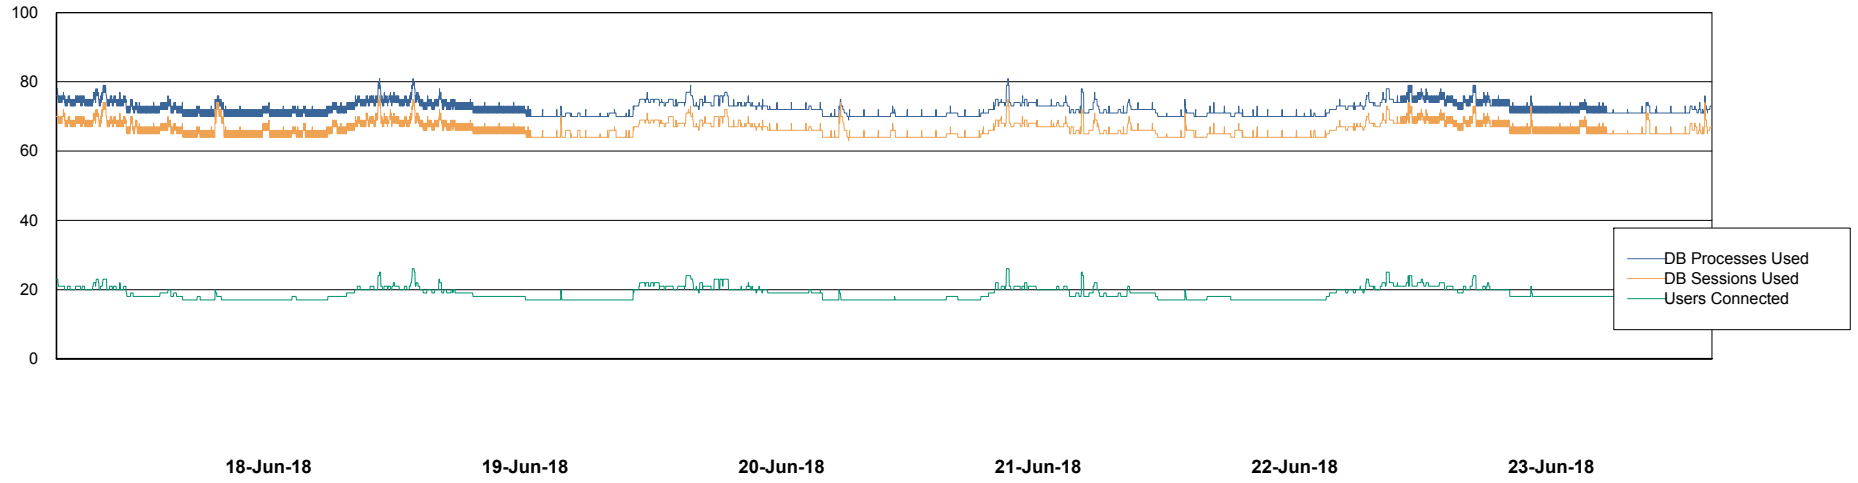

Database Performance WBLDB_Production