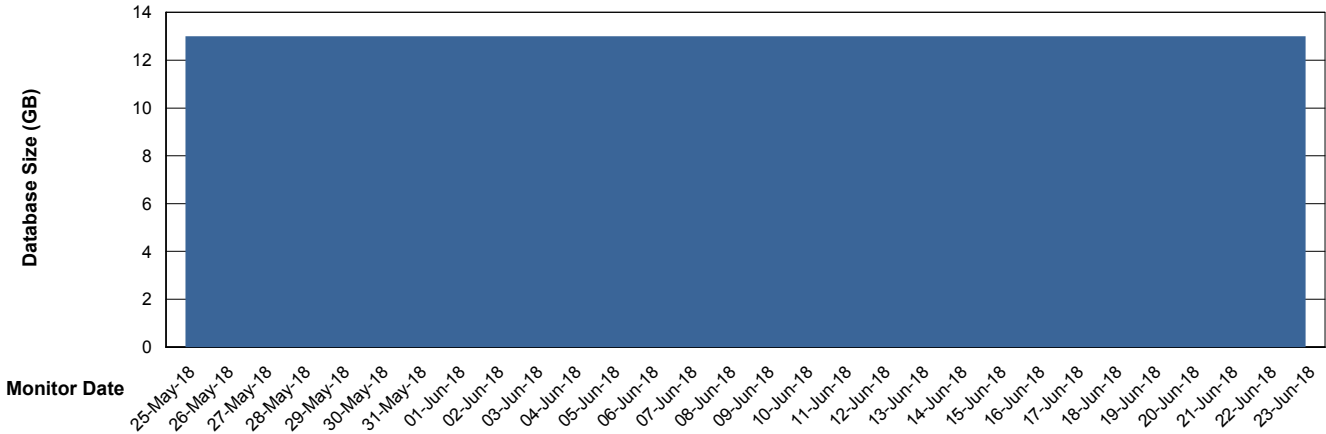

Database growth over last month

Database Tablespace WBLDB_Production

Date	Tablespace Name	Filesize (Gb)	Usedsize (Gb)	Percentage free
23-Jun-18	ABSDATA	6	5	17
	INDX	8	6	25
22-Jun-18	ABSDATA	6	5	17
	INDX	8	6	25
21-Jun-18	ABSDATA	6	5	17
	INDX	8	6	25
20-Jun-18	ABSDATA	6	5	17
	INDX	8	6	25
19-Jun-18	ABSDATA	6	5	17
	INDX	8	6	25
18-Jun-18	ABSDATA	6	5	17
	INDX	8	6	25
17-Jun-18	ABSDATA	6	5	17
	INDX	8	6	25