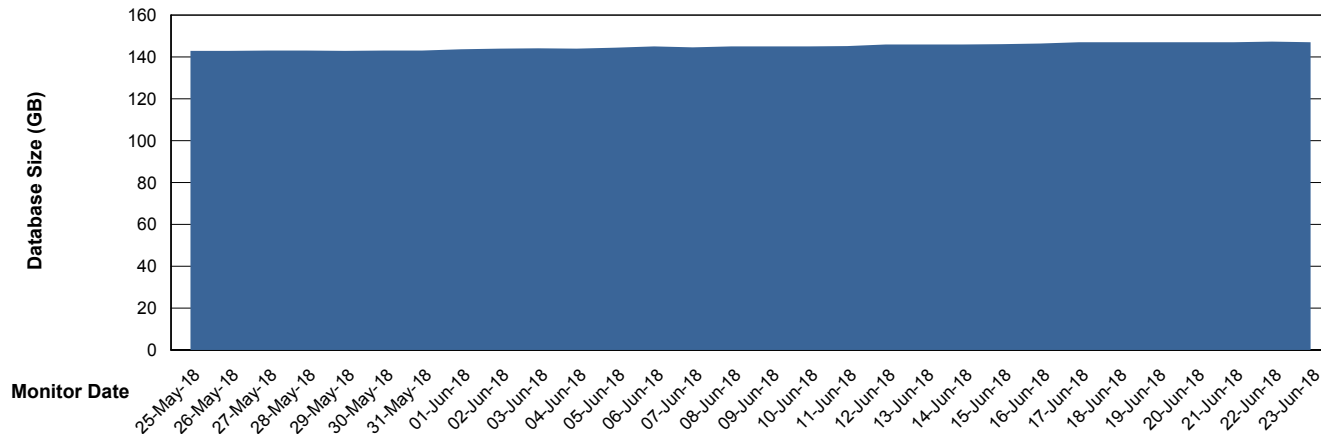

Weekly SLA Customer Report

Customer VOS_Production
Database ID 68

Database Performance VOSDB_Standby

Weekly SLA Customer Report

Customer VOS_Production
Database ID 68

DATABASE SIZE VOSBIDB_Production

Database growth over last month

DATABASE SIZE VOSDB_Production

Database growth over last month

Weekly SLA Customer Report

Customer VOS_Production
 Database ID 68

Database Tablespace VOSBIDB_Production

Date	Tablespace Name	Filesize (Gb)	Usedsize (Gb)	Percentage free
23-Jun-18	ABSDATA	33	26	21
	INDX	44	37	16
22-Jun-18	ABSDATA	33	26	21
	INDX	44	37	16
21-Jun-18	ABSDATA	33	26	21
	INDX	44	37	16
20-Jun-18	ABSDATA	33	26	21
	INDX	44	37	16
19-Jun-18	ABSDATA	33	26	21
	INDX	44	37	16
18-Jun-18	ABSDATA	33	26	21
	INDX	44	37	16
17-Jun-18	ABSDATA	33	26	21
	INDX	44	37	16