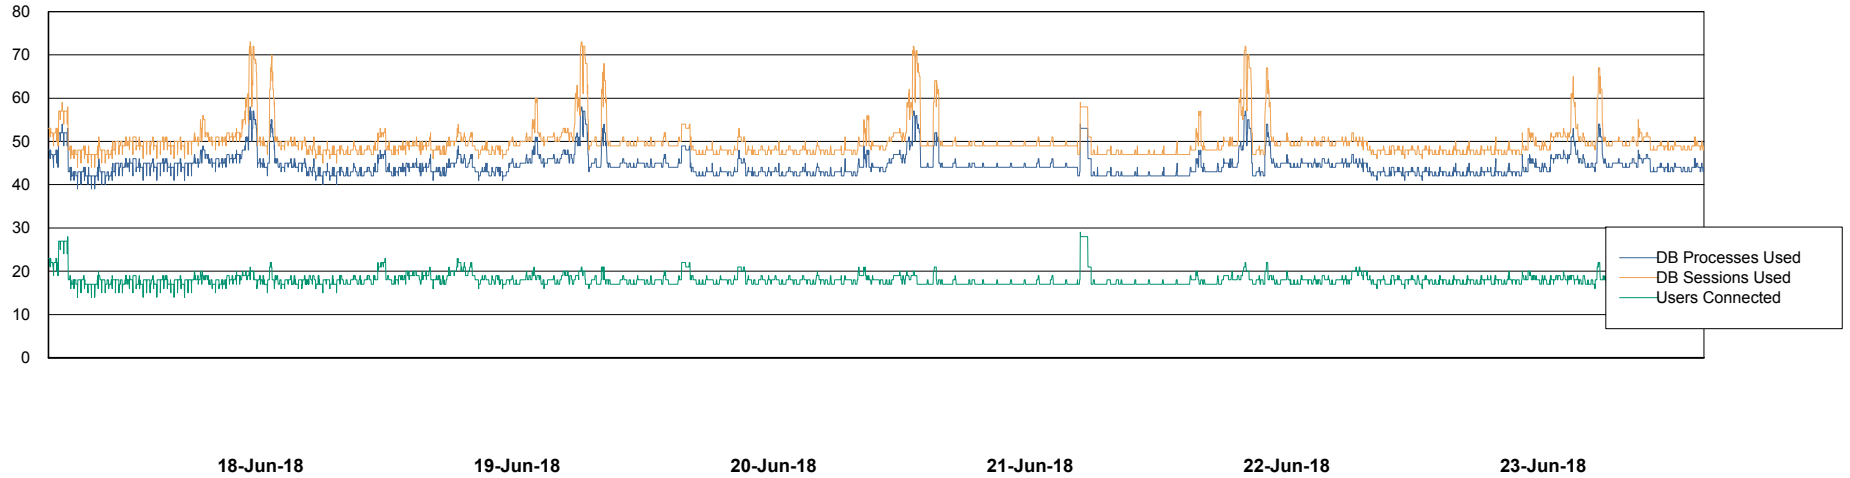

Harddisk Usage VOS_ABSWEB2

	Free disk space on / (%)	Total disk space on / (Gb)	Used disk space on / (Gb)	Total disk space on /home (Gb)	Used disk space on /home (Gb)	Free disk space on /opt (%)	Total disk space on /opt (Gb)	Used disk space on /opt (Gb)	Total disk space on /tmp (Gb)	Used disk space on /tmp (Gb)
23-Jun-18	90	50	5	50	5	90	50	5	50	5
22-Jun-18	90	50	5	50	5	90	50	5	50	5
21-Jun-18	90	50	5	50	5	90	50	5	50	5
20-Jun-18	90	50	5	50	5	90	50	5	50	5
19-Jun-18	90	50	5	50	5	90	50	5	50	5
18-Jun-18	90	50	5	50	5	90	50	5	50	5
17-Jun-18	90	50	5	50	5	90	50	5	50	5

Weekly SLA Customer Report

Customer VOS_Production
Database ID 68

Database Performance VOSBIDB_Production

Weekly SLA Customer Report

Customer VOS_Production
Database ID 68

Database Performance VOSDB_Production