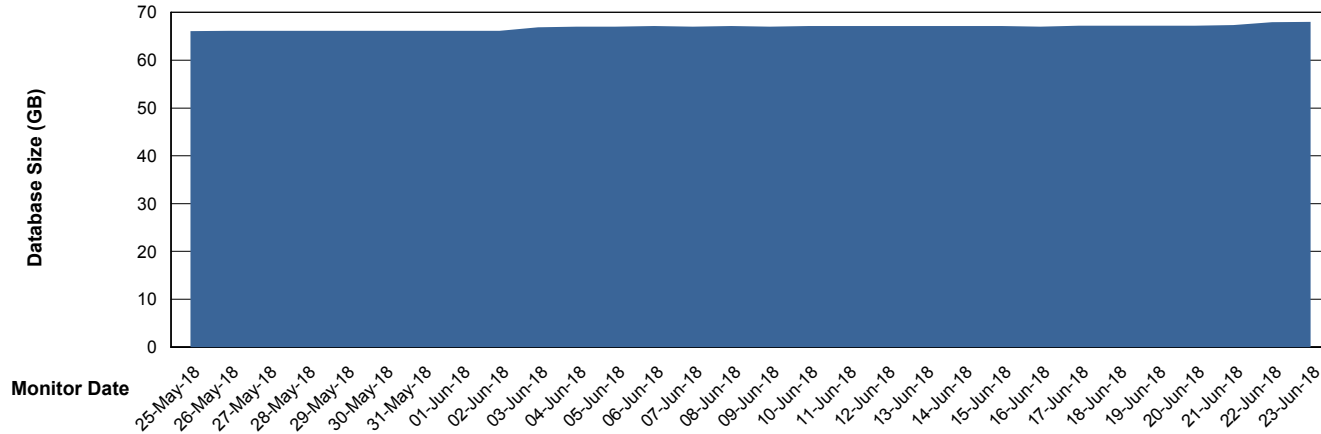

Weekly SLA Customer Report

Customer VOS_Production
Database ID 68

Database Performance VOSDB_Standby

Weekly SLA Customer Report

Customer VOS_Production
Database ID 68

DATABASE SIZE VOSBIDB_Production

Database growth over last month

DATABASE SIZE VOSDB_Production

Database growth over last month

Weekly SLA Customer Report

Customer VOS_Production
 Database ID 68

Database Tablespace VOSBIDB_Production

Date	Tablespace Name	Filesize (Gb)	Usedsize (Gb)	Percentage free
23-Jun-18	ABSDATA	33	26	21
	INDX	44	37	16
22-Jun-18	ABSDATA	33	26	21
	INDX	44	37	16
21-Jun-18	ABSDATA	33	26	21
	INDX	44	37	16
20-Jun-18	ABSDATA	33	26	21
	INDX	44	37	16
19-Jun-18	ABSDATA	33	26	21
	INDX	44	37	16
18-Jun-18	ABSDATA	33	26	21
	INDX	44	37	16
17-Jun-18	ABSDATA	33	26	21
	INDX	44	37	16