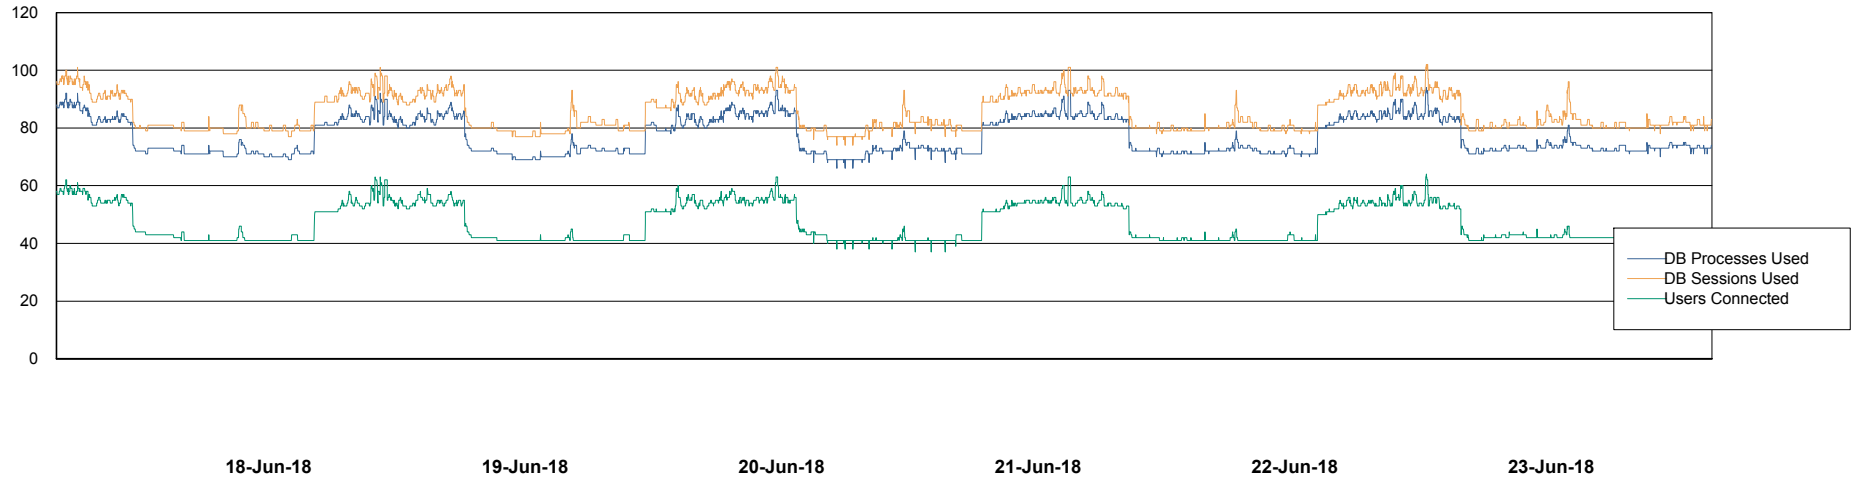

Harddisk Usage VEN_PRD_ORACLE2

	Free disk space on c: (%)	Free disk space on d: (%)	Free disk space on e: (%)
23-Jun-18	34	48	39
22-Jun-18	34	48	40
21-Jun-18	34	48	40
20-Jun-18	34	48	40
19-Jun-18	34	48	40
18-Jun-18	34	48	40
17-Jun-18	34	48	40

Weekly SLA Customer Report

Customer VEN_Production
Database ID 35

Database Performance VENDB_Production

Weekly SLA Customer Report

Customer VEN_Production
Database ID 35

Database Performance VENDB_Standby

Weekly SLA Customer Report