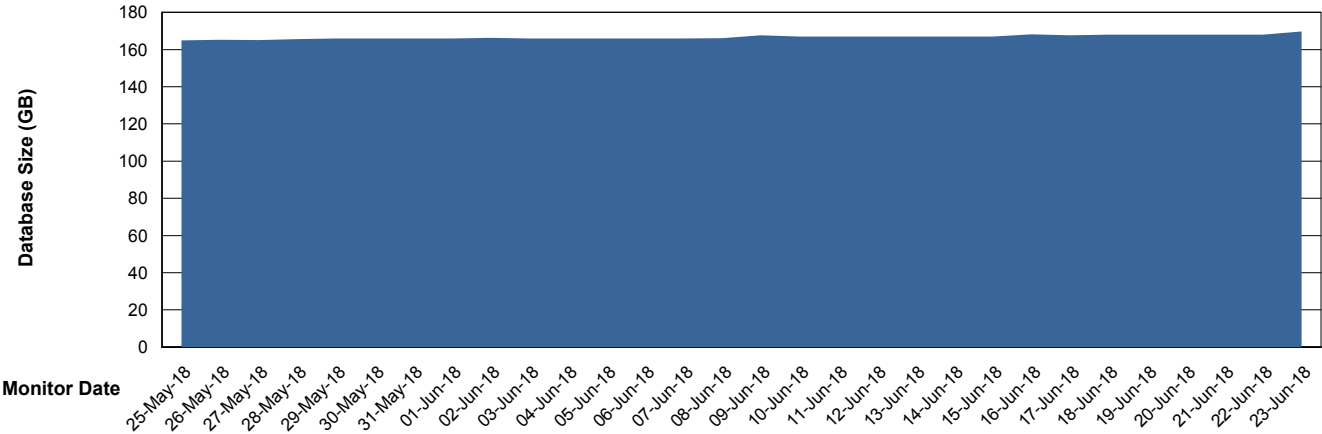

Weekly SLA Customer Report

Customer VEN_Production
Database ID 35

Database Performance VENDB_Production

Weekly SLA Customer Report

Customer VEN_Production
Database ID 35

Database Performance VENDB_Standby

Weekly SLA Customer Report

Customer VEN_Production
 Database ID 35

DATABASE SIZE VENDB_Production

Database growth over last month

Database Tablespace VENDB_Production

Date	Tablespace Name	Filesize (Gb)	Usedsize (Gb)	Percentage free
23-Jun-18	ABSDATA	73	61	16
	INDX	127	106	17
22-Jun-18	ABSDATA	73	61	16
	INDX	127	106	17
21-Jun-18	ABSDATA	73	60	18
	INDX	127	106	17
20-Jun-18	ABSDATA	73	60	18
	INDX	127	106	17
19-Jun-18	ABSDATA	73	60	18
	INDX	127	106	17
18-Jun-18	ABSDATA	73	60	18
	INDX	127	106	17
17-Jun-18	ABSDATA	73	60	18
	INDX	127	106	17