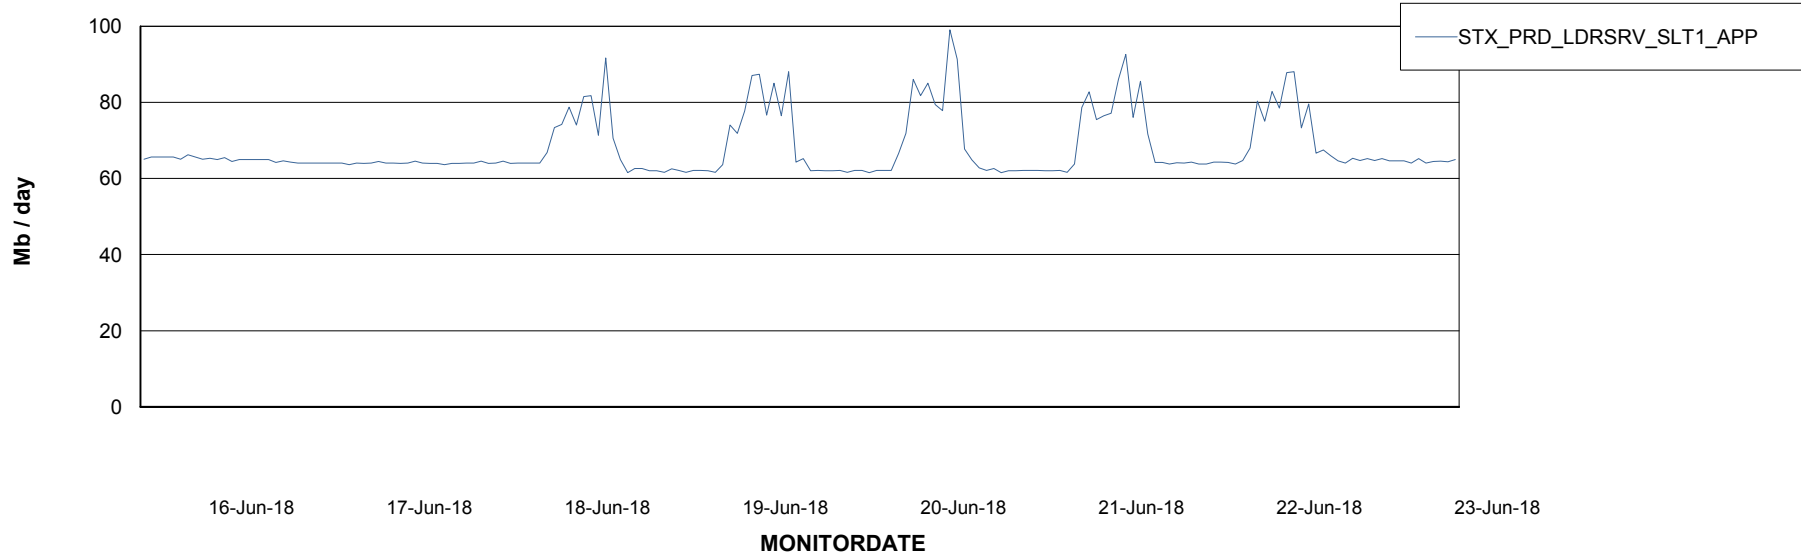

ABSSolute Application Server Services

Avg memory used per ABS Server Service