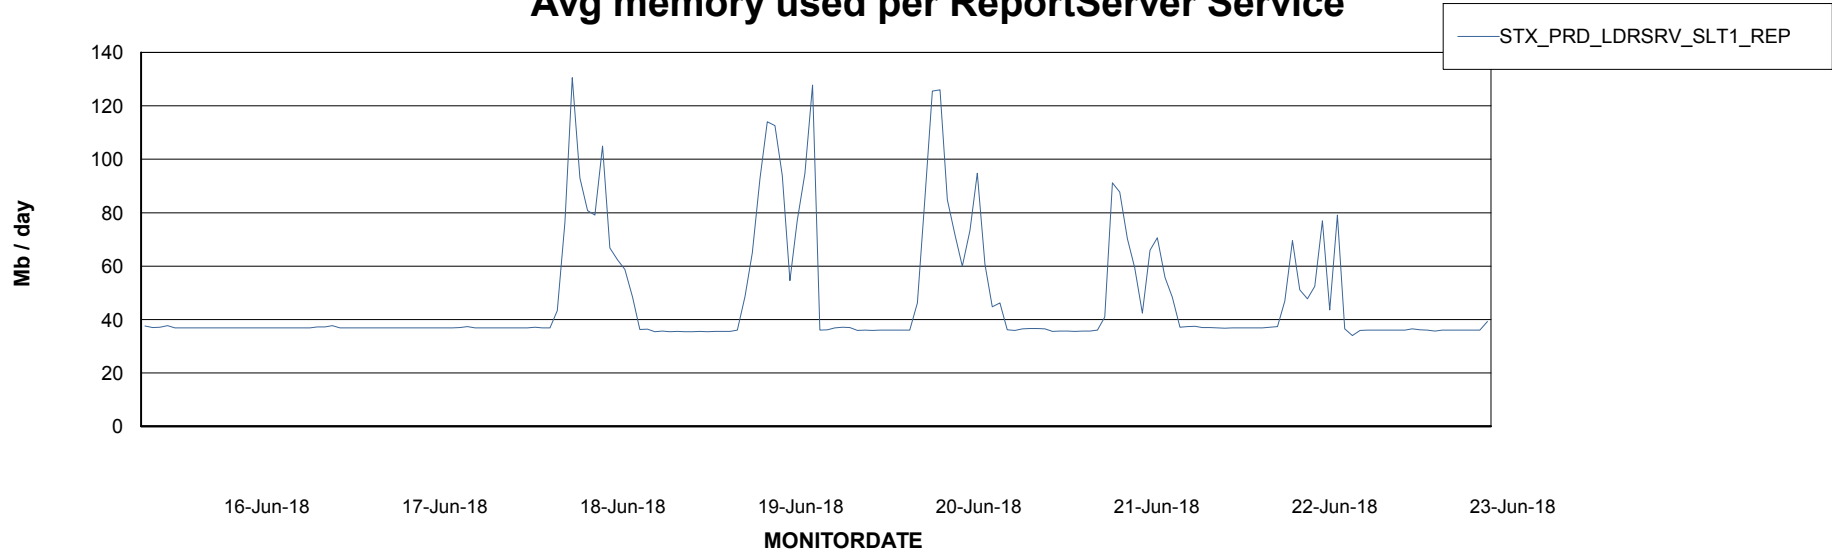

ABSSolute Application ReportServer Services

Avg memory used per ReportServer Service