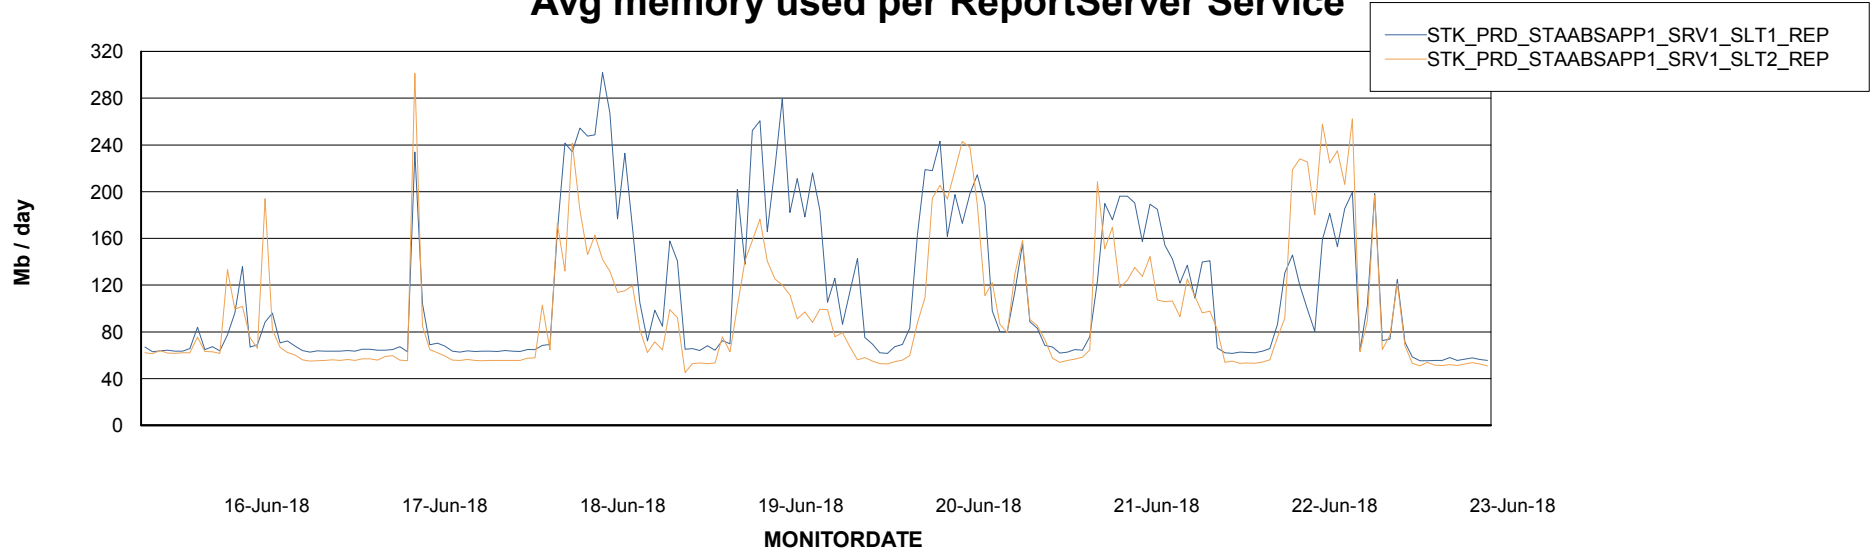

ABSSolute Application ReportServer Services

Avg memory used per ReportServer Service