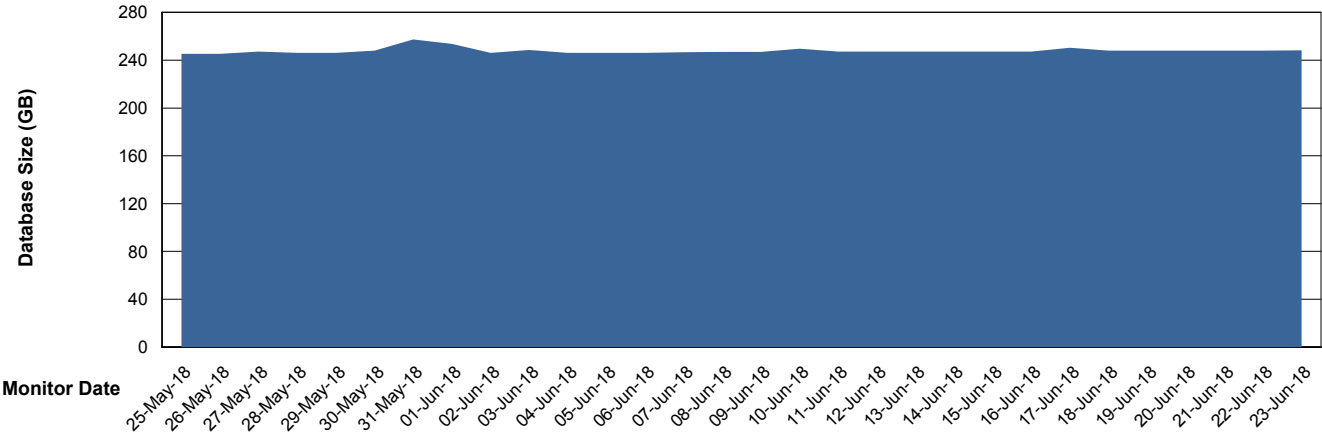

Weekly SLA Customer Report

Customer STK_Production
Database ID 82

Database Performance STKDB_ABS1 Production Database

Weekly SLA Customer Report

Customer STK_Production
Database ID 82

Database Performance STKDB_ABS1SB Standby Database

Weekly SLA Customer Report

Customer STK_Production
 Database ID 82

DATABASE SIZE STKDB_ABS1 Production Database

Database growth over last month

Database Tablespace STKDB_ABS1 Production Database

Date	Tablespace Name	Filesize (Gb)	Usedsize (Gb)	Percentage free
23-Jun-18	ABSDATA	179	126	30
	INDX	140	117	16
22-Jun-18	ABSDATA	179	126	30
	INDX	140	117	16
21-Jun-18	ABSDATA	179	126	30
	INDX	140	117	16
20-Jun-18	ABSDATA	179	126	30
	INDX	140	117	16
19-Jun-18	ABSDATA	179	126	30
	INDX	140	117	16
18-Jun-18	ABSDATA	179	126	30
	INDX	140	117	16
17-Jun-18	ABSDATA	179	126	30
	INDX	140	116	17