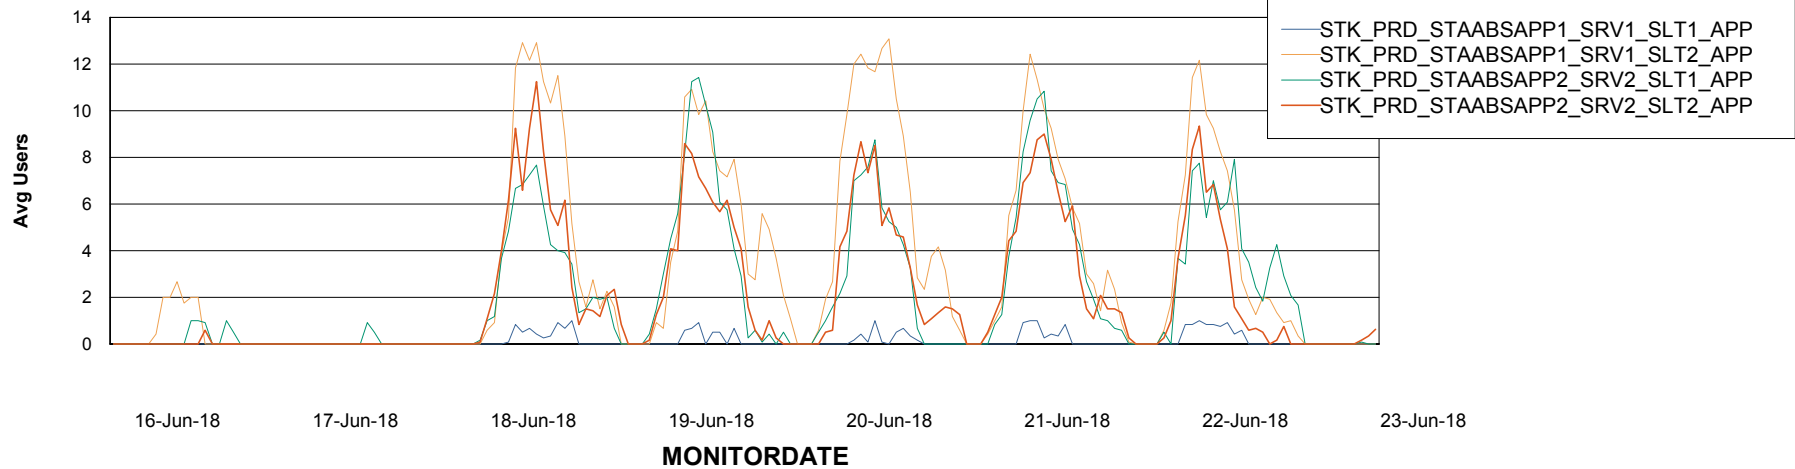

Weekly SLA Customer Report

Customer STK_Production
Database ID 82

ABSolute Application Server Services

Avg memory used per ABS Server Service

Avg users per day per ABS server

Weekly SLA Customer Report

Customer STK_Production
Database ID 82