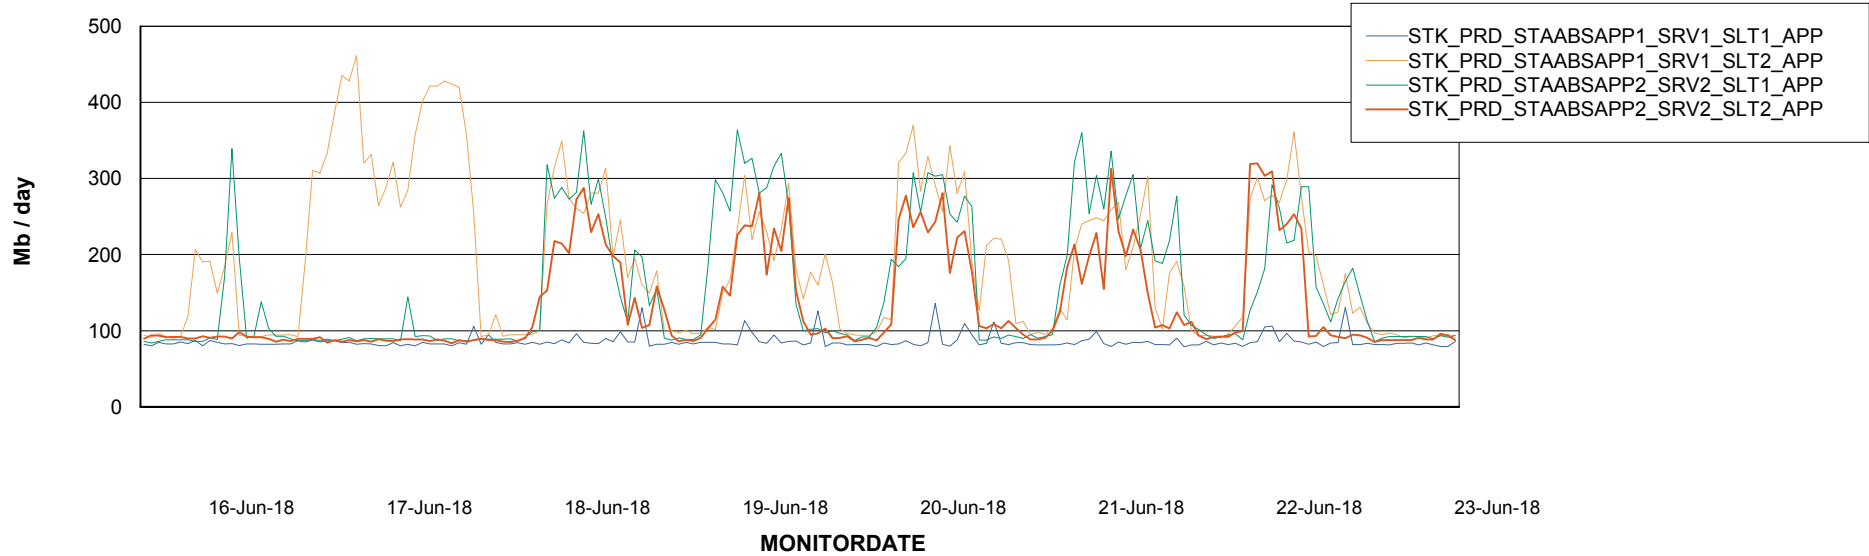

Weekly SLA Customer Report

Customer STK_Production
Database ID 82

Database Performance STKDB_ABS1 Production Database

Weekly SLA Customer Report

Customer STK_Production
Database ID 82

Database Performance STKDB_ABS1SB Standby Database

Weekly SLA Customer Report

Customer STK_Production
 Database ID 82

DATABASE SIZE STKDB_ABS1 Production Database

Database growth over last month

Database Tablespace STKDB_ABS1 Production Database

Date	Tablespace Name	Filesize (Gb)	Usedsize (Gb)	Percentage free
23-Jun-18	ABSDATA	179	126	30
	INDX	140	117	16
22-Jun-18	ABSDATA	179	126	30
	INDX	140	117	16
21-Jun-18	ABSDATA	179	126	30
	INDX	140	117	16
20-Jun-18	ABSDATA	179	126	30
	INDX	140	117	16
19-Jun-18	ABSDATA	179	126	30
	INDX	140	117	16
18-Jun-18	ABSDATA	179	126	30
	INDX	140	117	16
17-Jun-18	ABSDATA	179	126	30
	INDX	140	116	17

Weekly SLA Customer Report

Customer STK_Production
Database ID 82

ABSolute Application Server Services

Avg memory used per ABS Server Service

Avg users per day per ABS server

Weekly SLA Customer Report

Customer STK_Production
Database ID 82