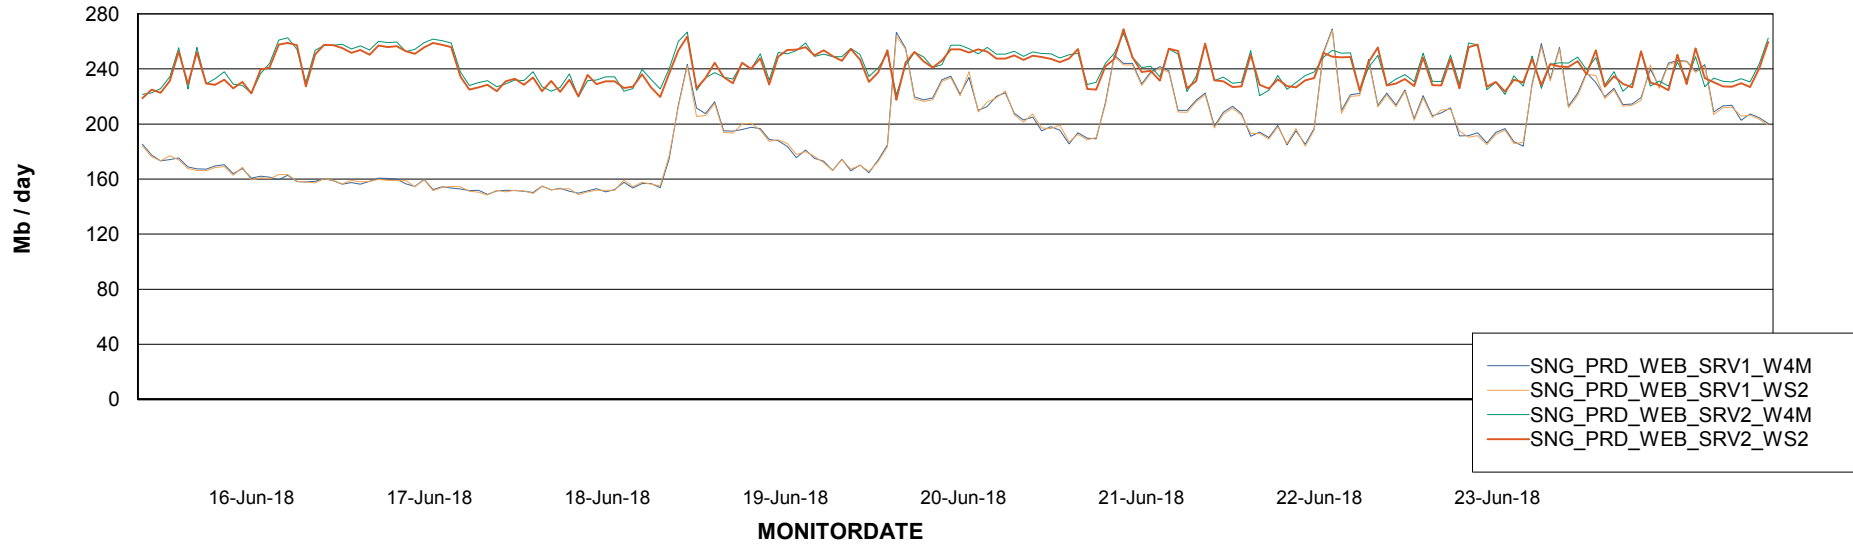

ABSSolute Web Component Services

Avg memory used per ABS Web component