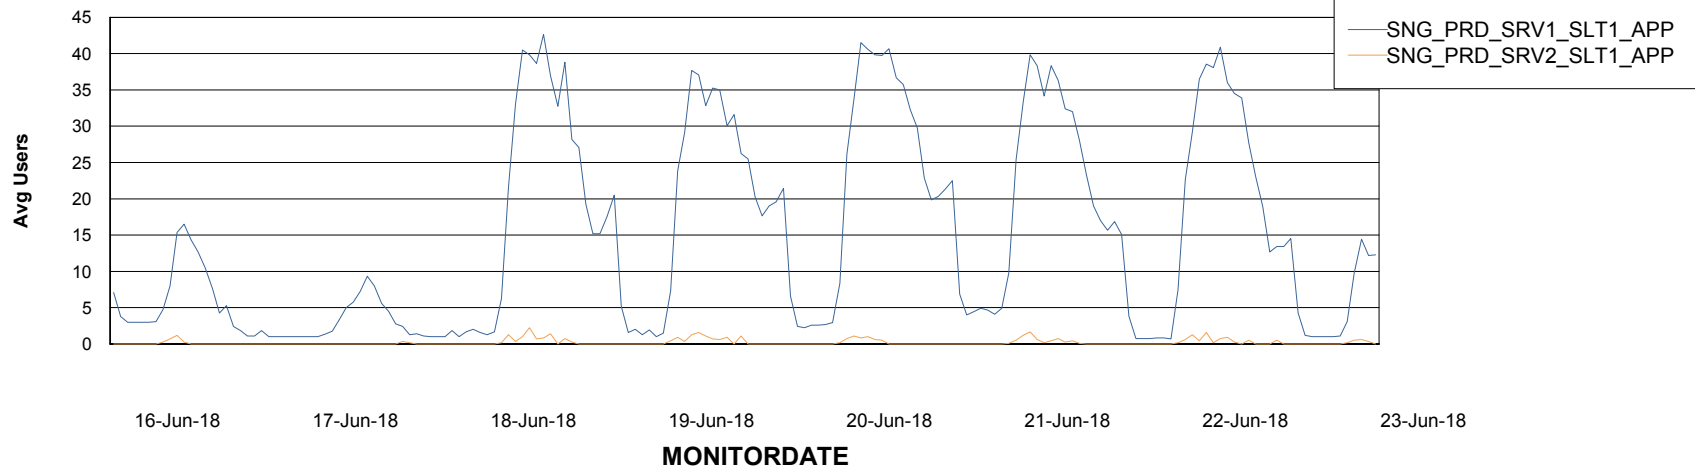

Avg users per day per ABS server