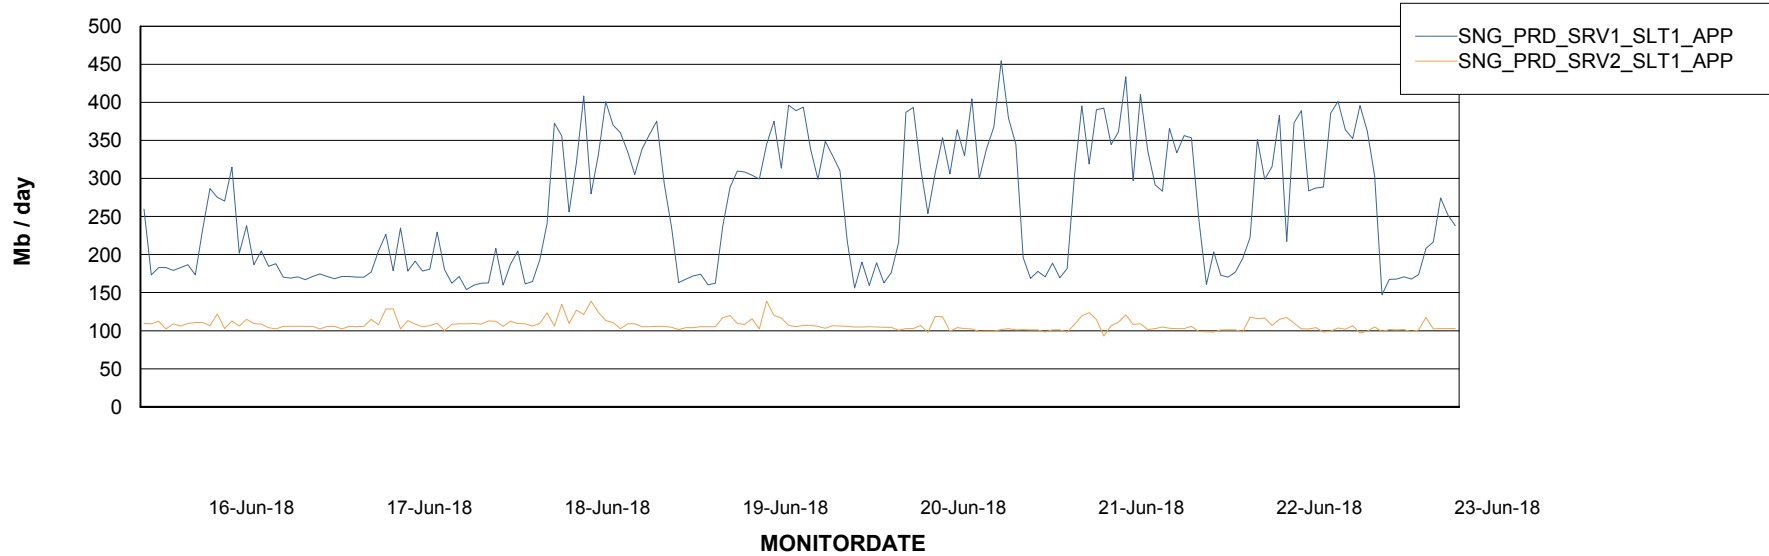

ABSSolute Application Server Services

Avg memory used per ABS Server Service