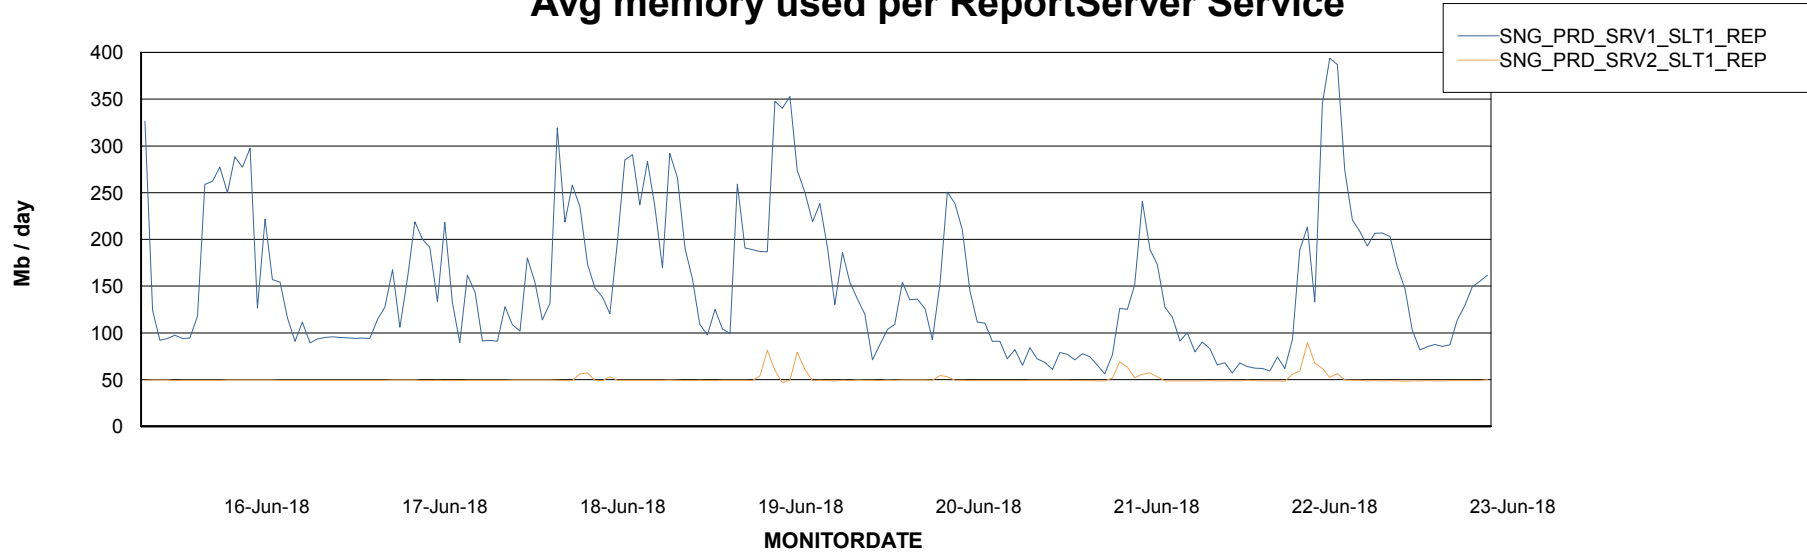

ABSSolute Application ReportServer Services

Avg memory used per ReportServer Service