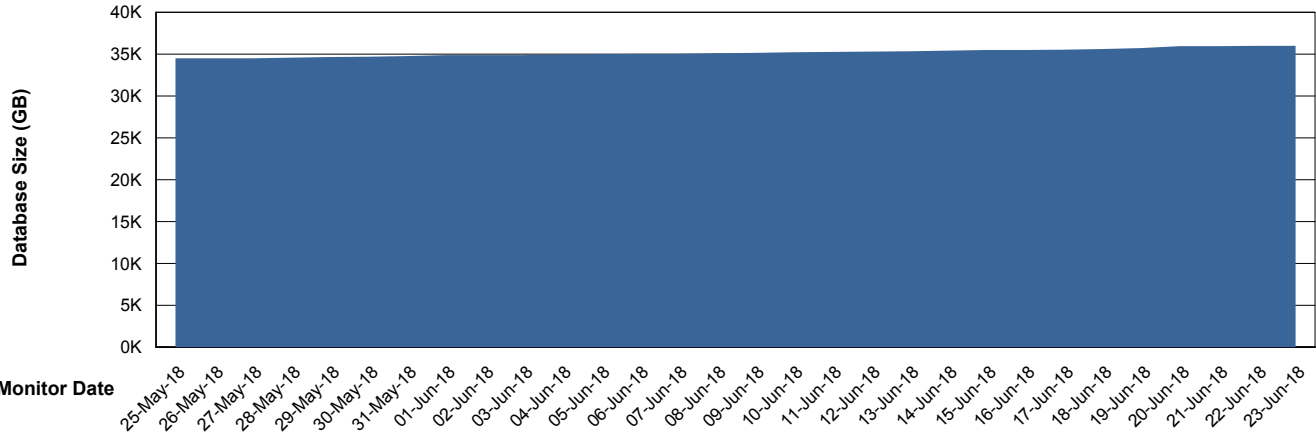

Weekly SLA Customer Report

Customer RSS Production
Database ID 52

Harddisk Usage RSS_PRD_SVRDC191v016

	Free disk space on c: (%)	Total disk space on c: (Gb)	Free disk space on d: (%)	Total disk space on d: (Gb)
23-Jun-18	16	60	56	200
22-Jun-18	16	60	56	200
21-Jun-18	16	60	57	200
20-Jun-18	16	60	57	200
19-Jun-18	16	60	57	200
18-Jun-18	15	60	57	200
17-Jun-18	15	60	57	200

Weekly SLA Customer Report

Customer RSS Production
Database ID 52

Database Performance RSSDB_Production

Weekly SLA Customer Report

Customer RSS Production
Database ID 52

Database Performance RSSDB_Standby

Weekly SLA Customer Report

Customer RSS Production
 Database ID 52

DATABASE SIZE RSSDB_Production

Database growth over last month

Database Tablespace RSSDB_Production

Date	Tablespace Name	Filesize (Gb)	Usedsize (Gb)	Percentage free
23-Jun-18	ABSDATA	20,000	15,444	23
	INDX	24,500	19,237	21
22-Jun-18	ABSDATA	20,000	15,436	23
	INDX	24,500	19,235	21
21-Jun-18	ABSDATA	20,000	15,434	23
	INDX	24,500	19,203	22
20-Jun-18	ABSDATA	20,000	15,430	23
	INDX	24,500	19,176	22
19-Jun-18	ABSDATA	20,000	15,380	23
	INDX	24,500	19,093	22
18-Jun-18	ABSDATA	20,000	15,355	23
	INDX	24,500	19,010	22
17-Jun-18	ABSDATA	20,000	15,289	24
	INDX	24,500	18,971	23