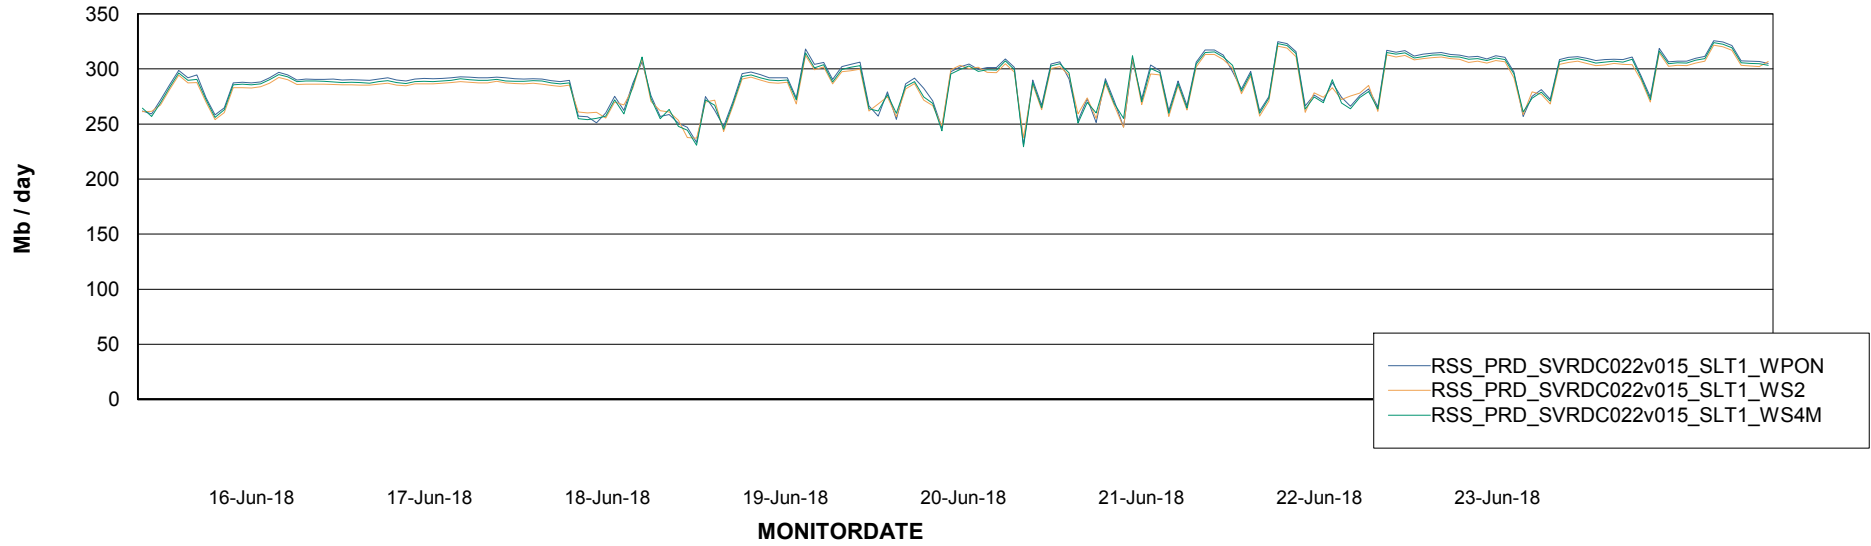

ABSSolute Web Component Services

Avg memory used per ABS Web component