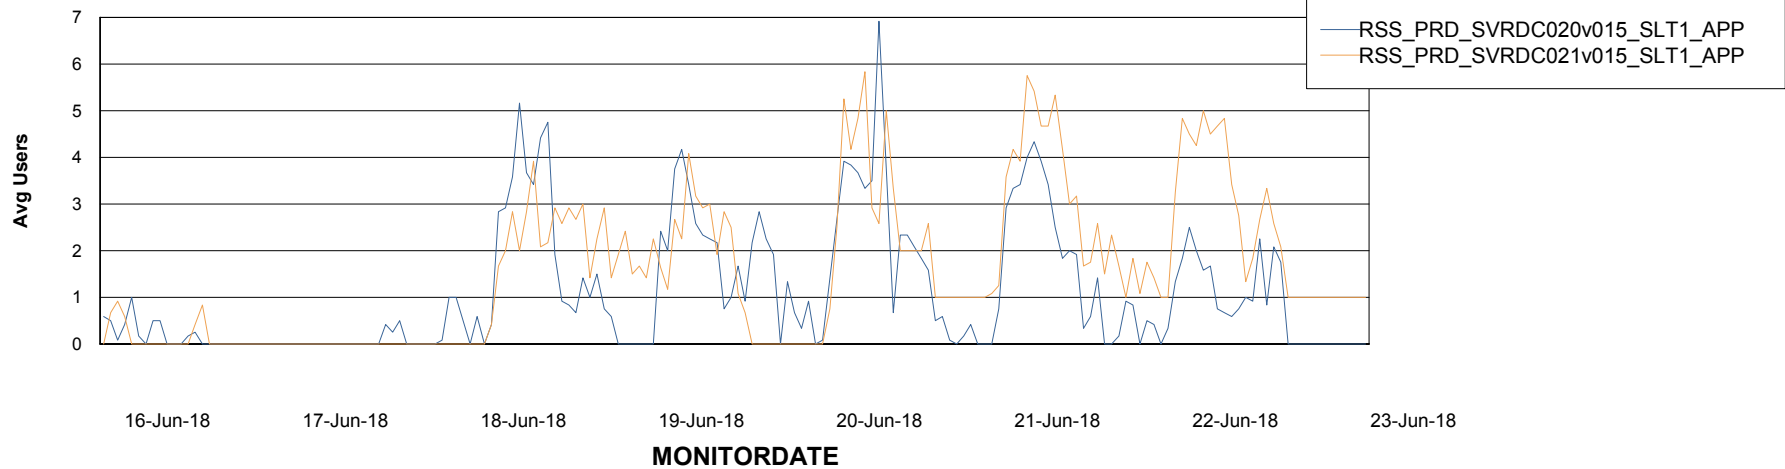

Avg users per day per ABS server