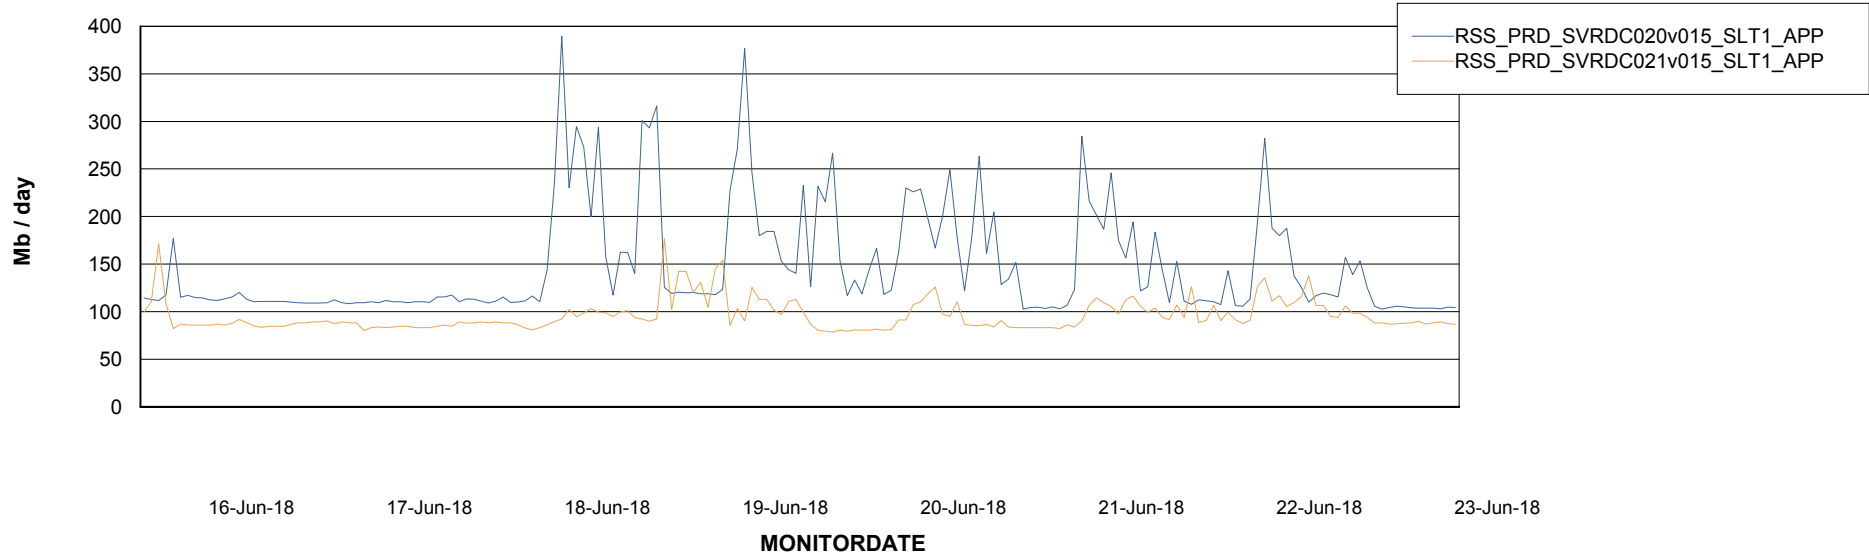

ABSSolute Application Server Services

Avg memory used per ABS Server Service