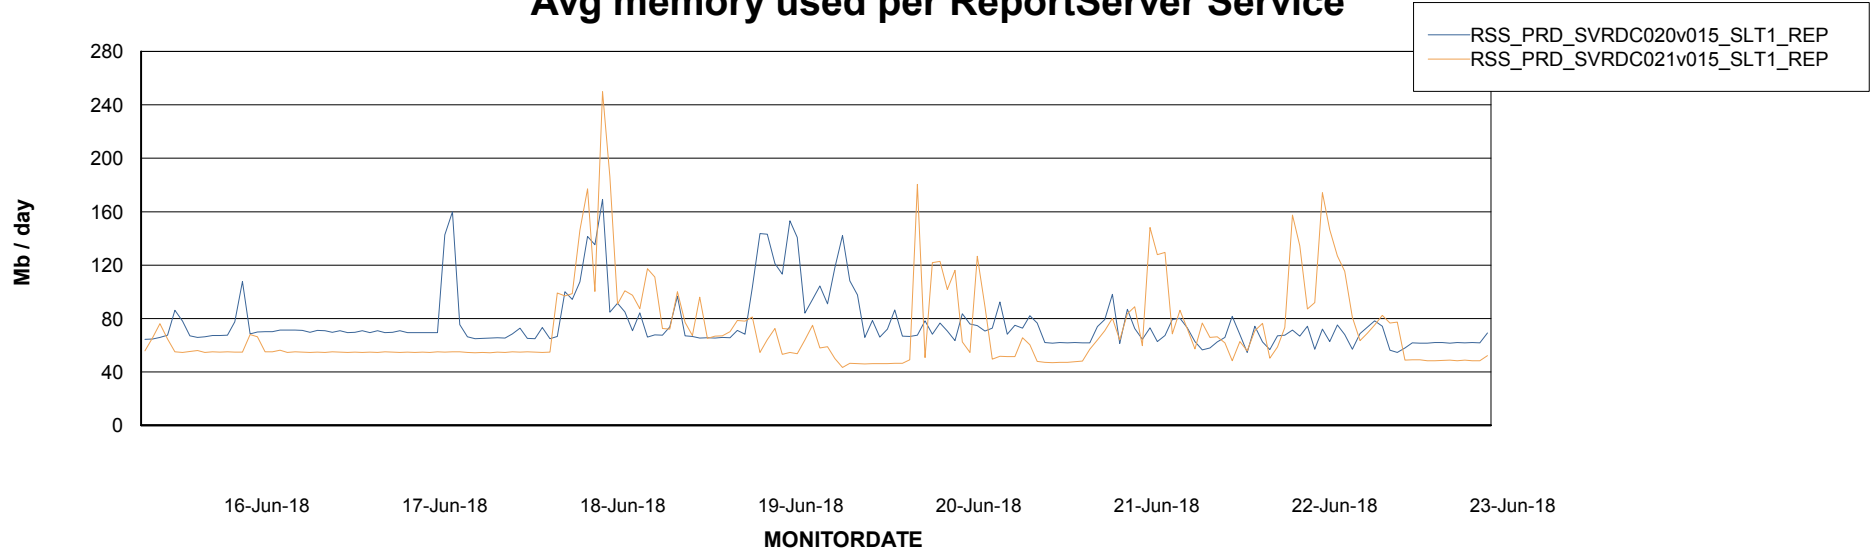

Avg memory used per ABS Server Service

Avg users per day per ABS server

Weekly SLA Customer Report

Customer RSS Production
Database ID 52

ABSSolute Application ReportServer Services

Avg memory used per ReportServer Service