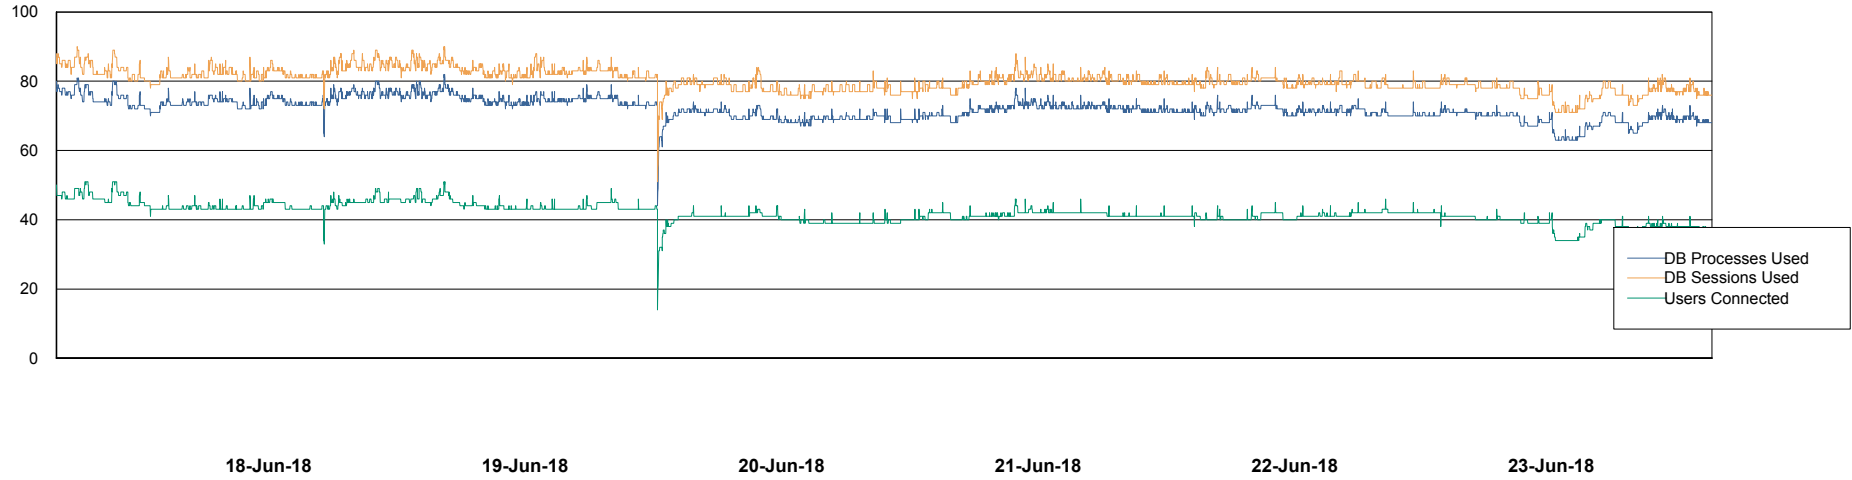

Database Performance RSSDB_Production