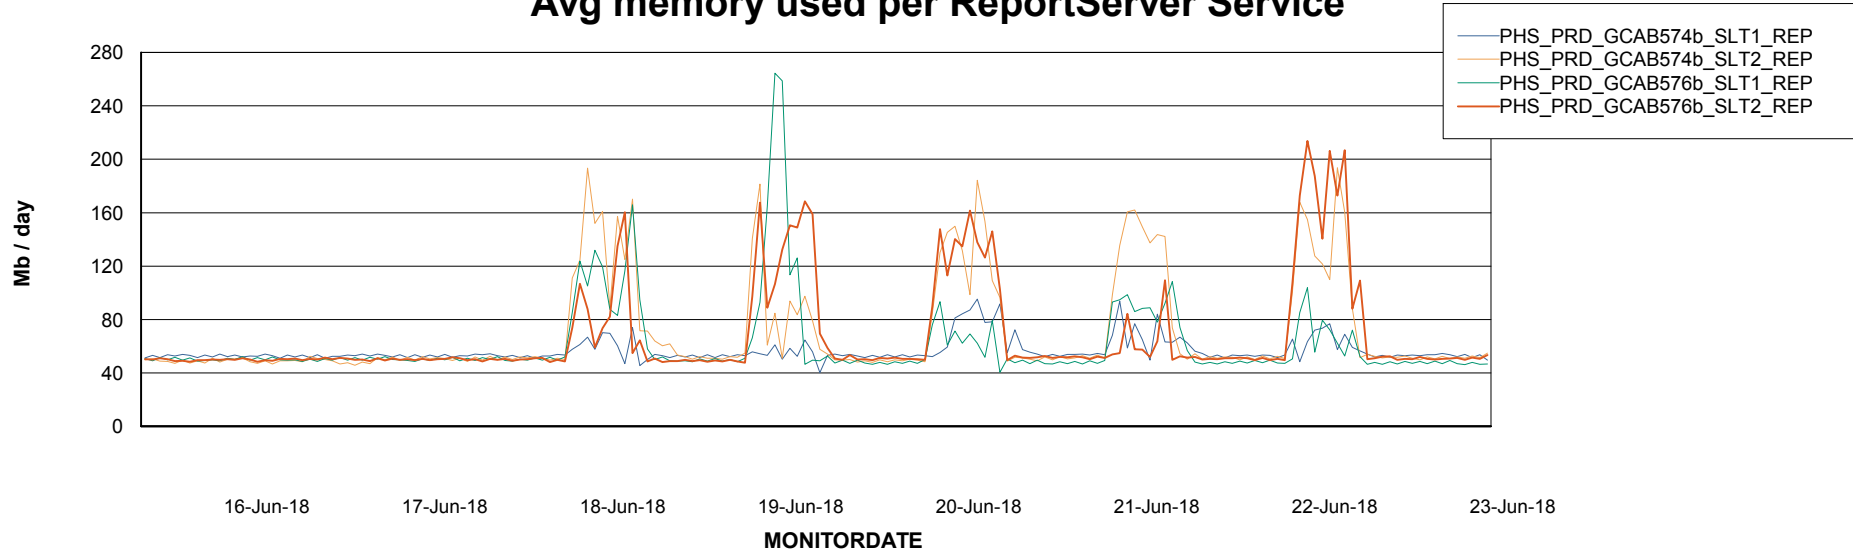

Avg memory used per ABS Server Service

Avg users per day per ABS server

Weekly SLA Customer Report

Customer PHS_Production
Database ID 47

ABSSolute Application ReportServer Services

Avg memory used per ReportServer Service