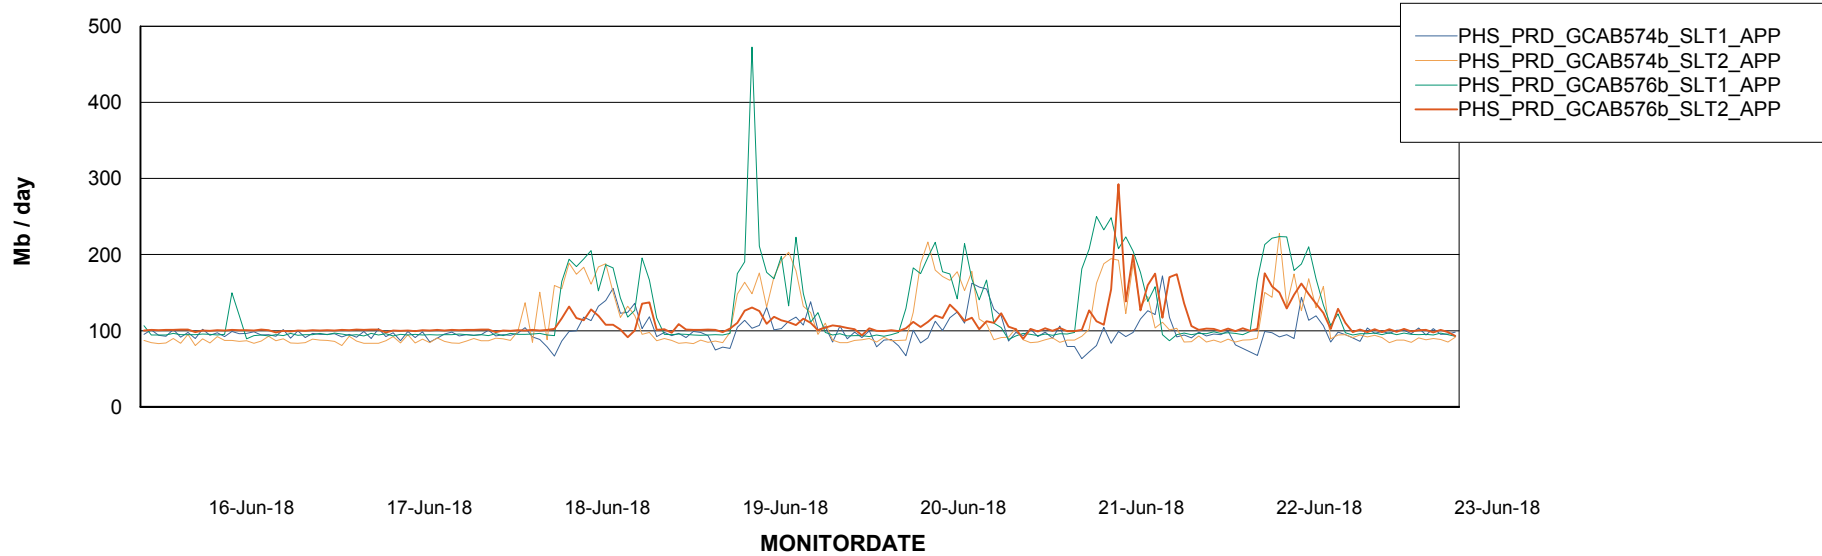

ABSSolute Application Server Services

Avg memory used per ABS Server Service