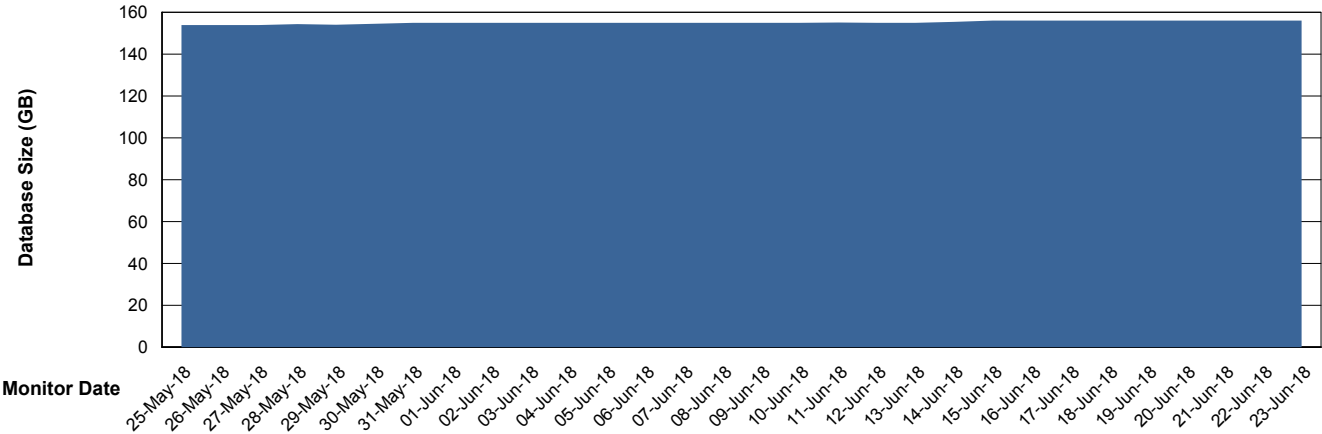

Weekly SLA Customer Report

Customer PHS_Production
Database ID 47

Database Performance PHSDB_Production

Weekly SLA Customer Report

Customer PHS_Production
Database ID 47

Database Performance PHSDB_Standby

Weekly SLA Customer Report

Customer PHS_Production
 Database ID 47

DATABASE SIZE PHSDB_Production

Database growth over last month

Database Tablespace PHSDB_Production

Date	Tablespace Name	Filesize (Gb)	Usedsize (Gb)	Percentage free
23-Jun-18	ABSDATA	165	149	10
	INDX	6	4	33
22-Jun-18	ABSDATA	165	149	10
	INDX	6	4	33
21-Jun-18	ABSDATA	165	149	10
	INDX	6	4	33
20-Jun-18	ABSDATA	165	149	10
	INDX	6	4	33
19-Jun-18	ABSDATA	165	149	10
	INDX	6	4	33
18-Jun-18	ABSDATA	165	149	10
	INDX	6	4	33
17-Jun-18	ABSDATA	165	148	10
	INDX	6	4	33